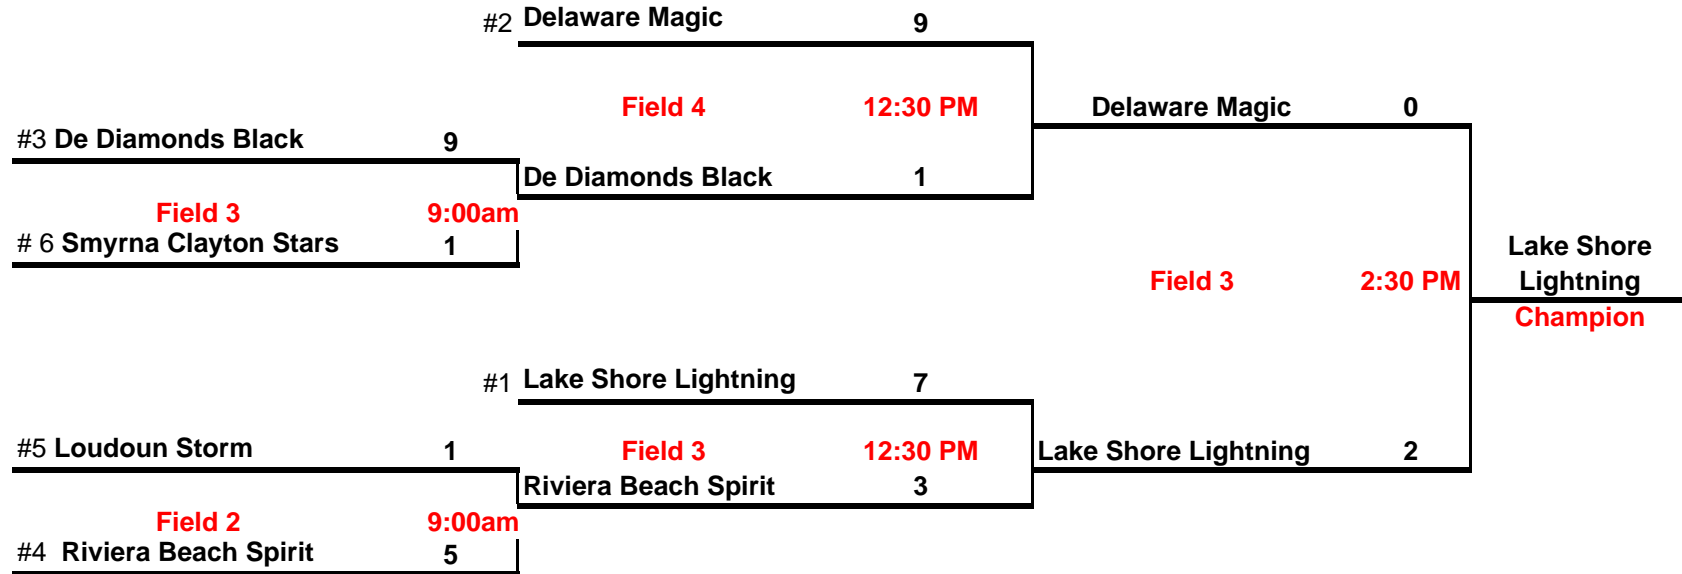

2007 Delaware Magic USSSA Tune Up

10U Bracket

All games at Brecknock Park

Teams	Won	Loss	tie
1 Talleyville Travelers	0	3	0
2 Delaware Diamonds	2	0	1
3 Delaware Cobras	1	2	0
4 Delaware Magic	0	1	1
5 Diamond State Swoop	3	0	0

Sunday Tournament Brackets

(All games at Brecknock Park)

2007 Delaware Magic USSSA Tune Up

12U Brackets

All games at Schutte Park

Team	Won	Lost	Tie
1 Riviera Beach Spirit	1	2	0
2 Lake Shore Lightning	3	0	0
3 Loudoun Storm	1	2	0
4 Smyrna-Clayton Stars	0	3	0
5 Delaware Magic	2	1	0
6 Delaware Diamonds Black	2	1	0

Sunday Tournament Brackets

14U Final Results

All games at Schutte Park

Team	Won	Lost	Tie
1 Lower Sussex Coyotes	0	3	0
2 Delaware Cobras Elite	2	1	1
3 Central Bay Cruisers	1	2	0
4 Churchville Lightning	3	0	0
5 Delaware Cobras	1	2	0
6 Delaware Maddness	1	2	0
7 Delmarva Blazers Blue	2	1	0
8 Delaware Diamonds Teal	2	0	1
9 Midway All Stars	1	2	0