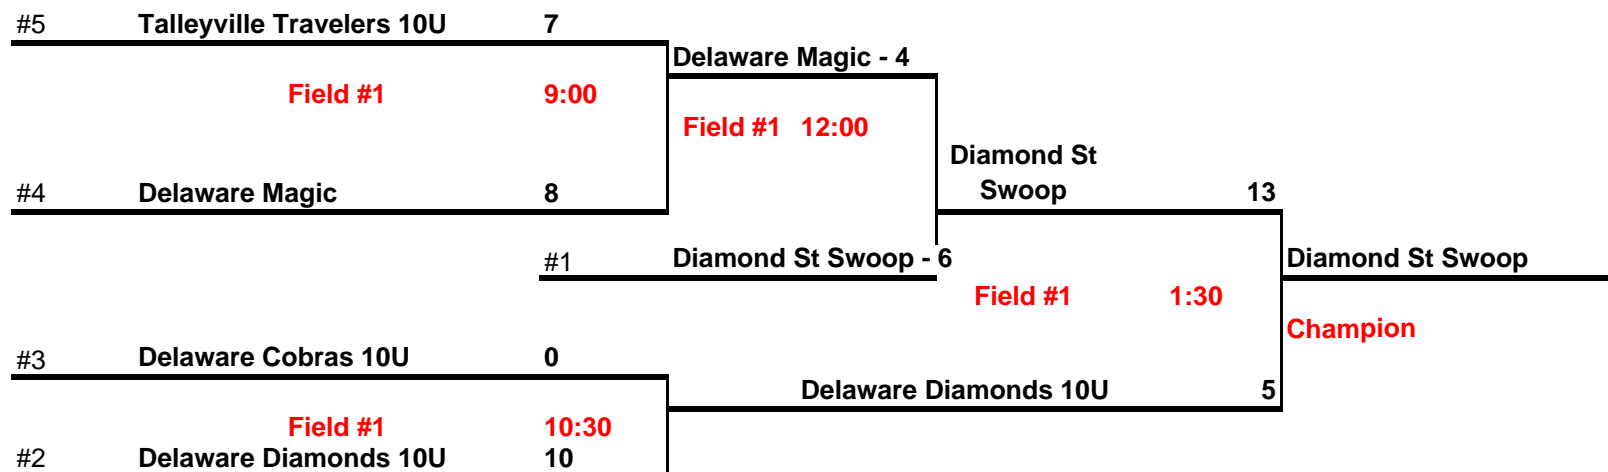

2007 Delaware Magic USSSA Tune Up

10U Bracket

All games at Brecknock Park

Teams	Won	Loss	tie
1 Talleyville Travelers	0	3	0
2 Delaware Diamonds	2	0	1
3 Delaware Cobras	1	2	0
4 Delaware Magic	0	1	1
5 Diamond State Swoop	3	0	0

Sunday Tournament Brackets

(All games at Brecknock Park)