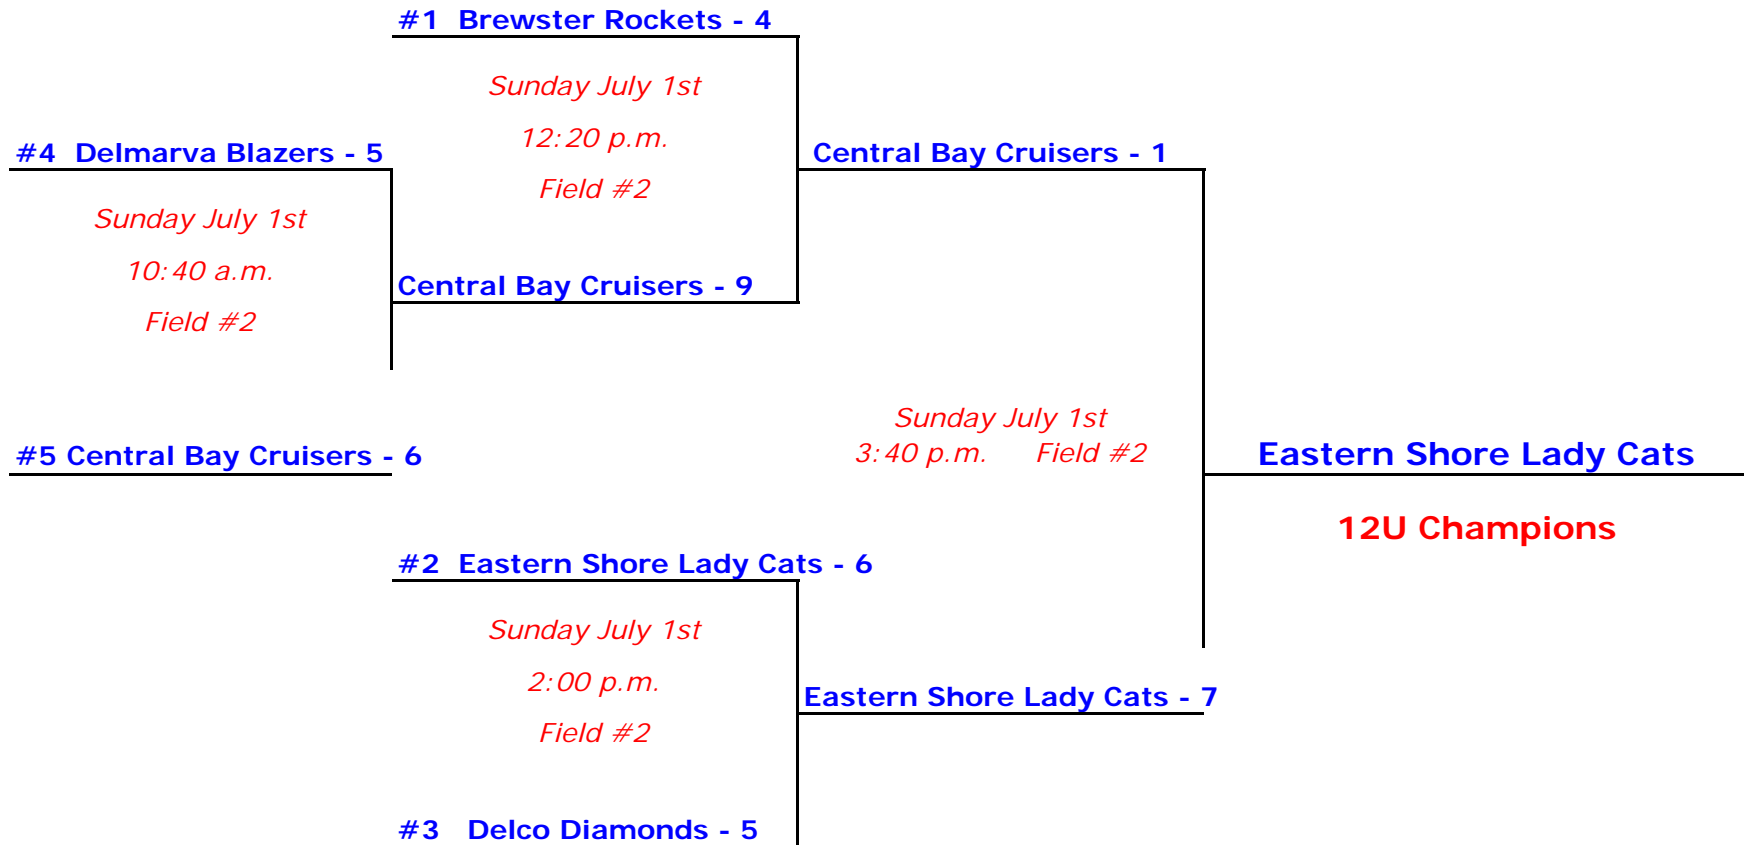

2007 Delmarva 6-game A/B Qualifier
12 & Under Championship

Sunday, July 1st