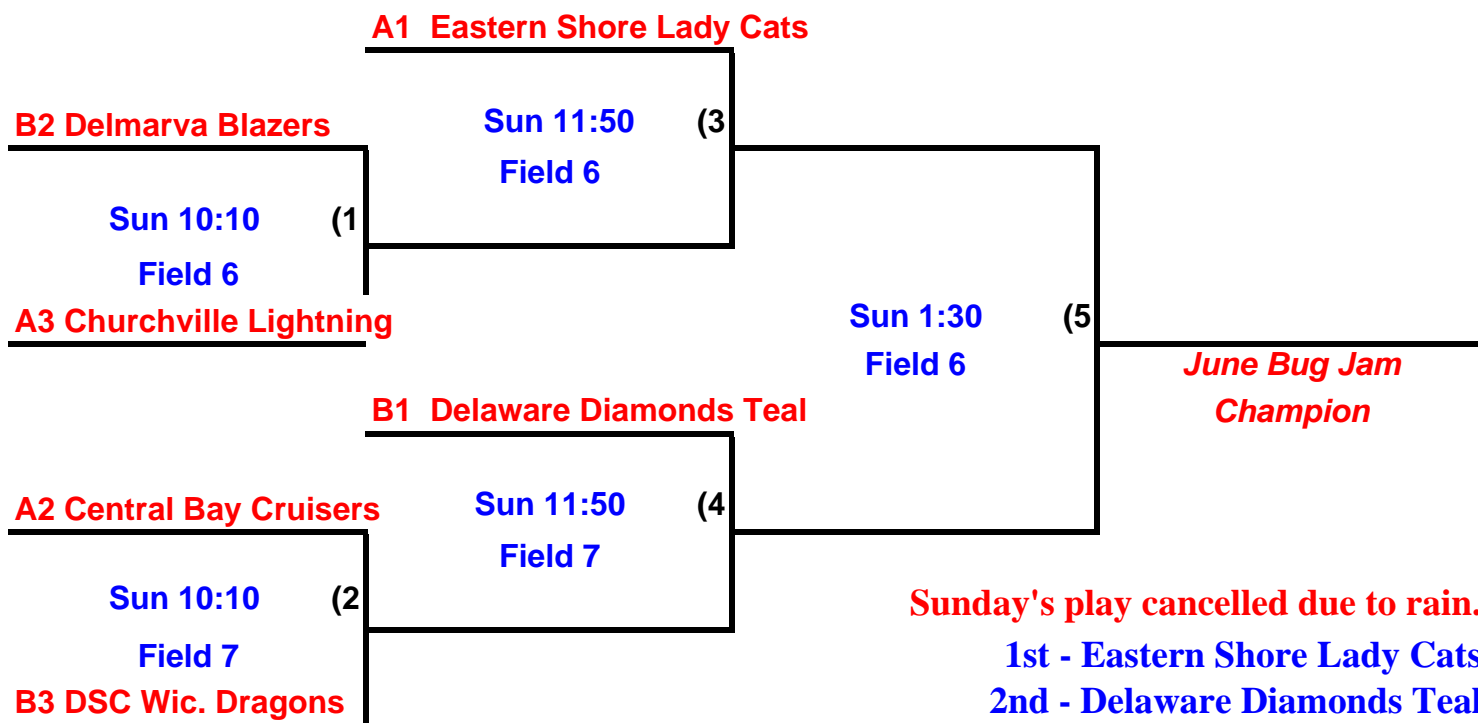

12 & Under POOL PLAY

Henry S. Parker Complex

<u>Pool A</u>	<u>Pool B</u>
Central Bay Cruisers	Delaware Diamonds Teal
Churchville Lightning	Delmarva Blazers
Eastern Shore Lady Cats	DSC - Wicomico Dragons

Day	Time	Teams		Field
Sat	10:00	E. Shore Lady Cats - 1	Wicomico Dragons - 0	1
Sat	11:30	Churchville Lightning - 2	Dela. Diamonds Teal - 1	1
Sat	1:00	Central Bay Cruisers - 15	Delmarva Blazers - 1	1
Sat	2:30	Churchville Lightning - 0	E. Shore Lady Cats - 4	1
Sat	2:30	Dela. Diamonds Teal - 9	Wicomico Dragons - 9	4
Sat	4:00	Central Bay Cruisers - 8	E. Shore Lady Cats - 9	1
Sat	4:00	Delmarva Blazers - 8	Wicomico Dragons - 6	4
Sat	5:30	Central Bay Cruisers - 11	Churchville Lightning - 2	1
Sat	5:30	Delmarva Blazers - 0	Dela. Diamonds Teal - 5	4

12 & Under CHAMPIONSHIP PLAY

Fruitland Recreation Complex