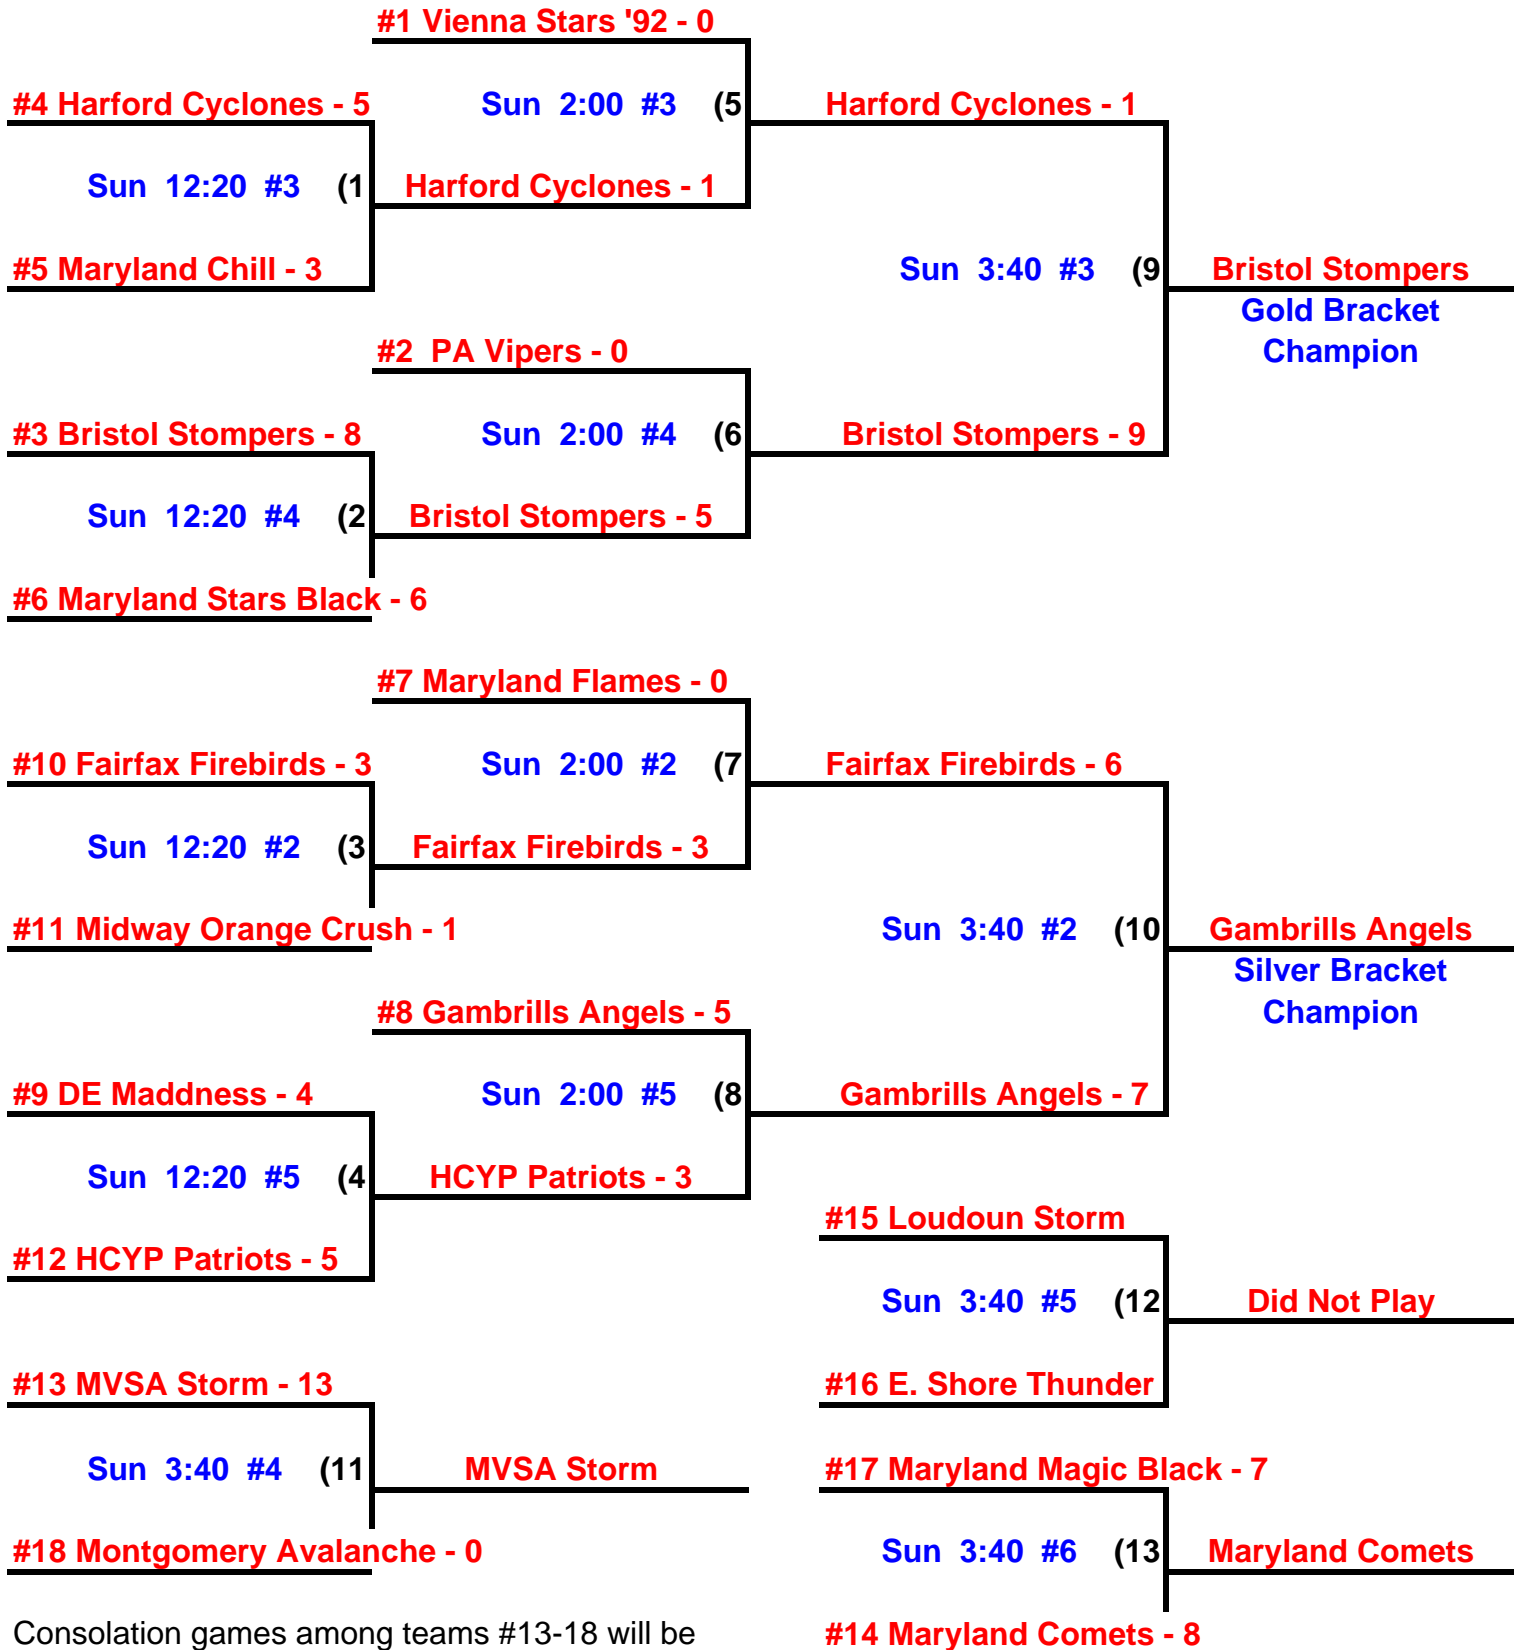

2007 USSSA Charm City Challenge

Bachman Sports Complex - Glen Burnie, MD

16 & Under CHAMPIONSHIP PLAY - May 27, 2007

Consolation games among teams #13-18 will be arranged to avoid teams playing each other twice if possible.