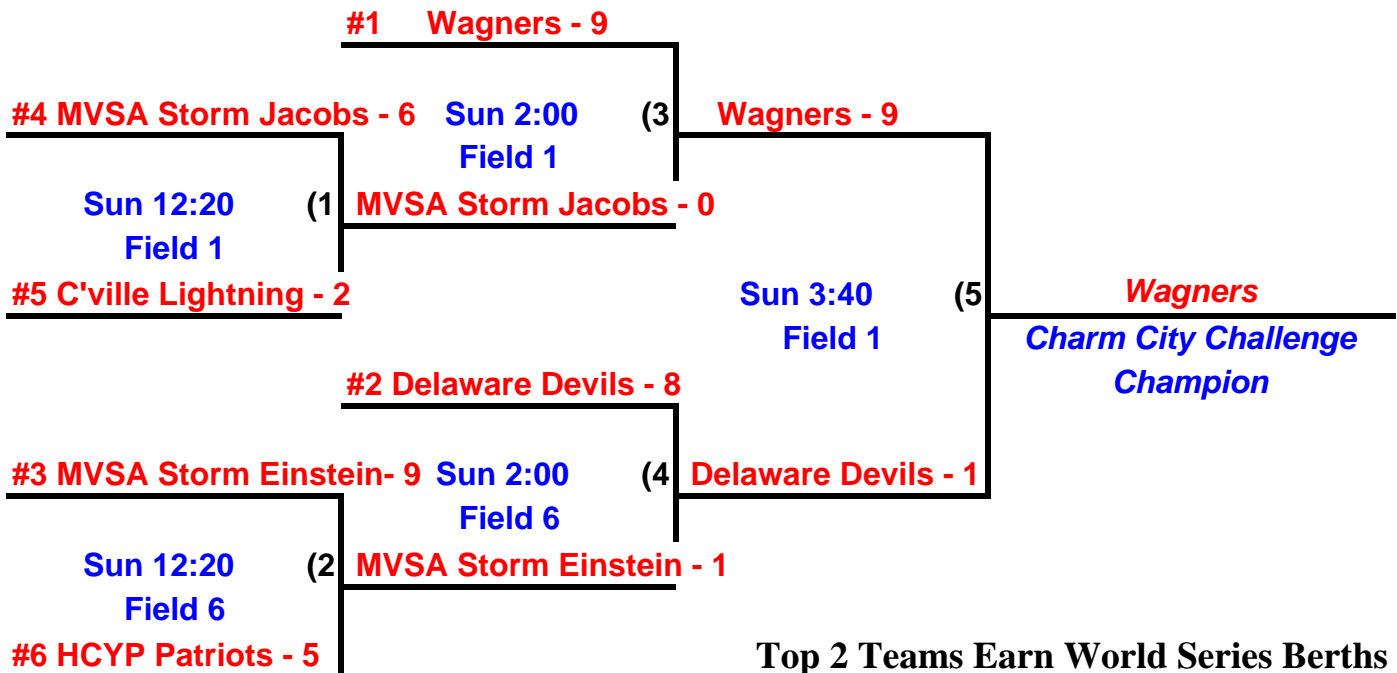

USSSA Charm City Challenge Bachman Sports Complex

May 26-27, 2007

Glen Burnie, Maryland

18 & Under POOL PLAY

Churchville Lightning
Delaware Devils

HCYP Patriots
Wagners

MVSA Storm - Einstein
MVSA Storm - Jacobs

18 & Under CHAMPIONSHIP PLAY

Top 2 Teams Earn World Series Berths