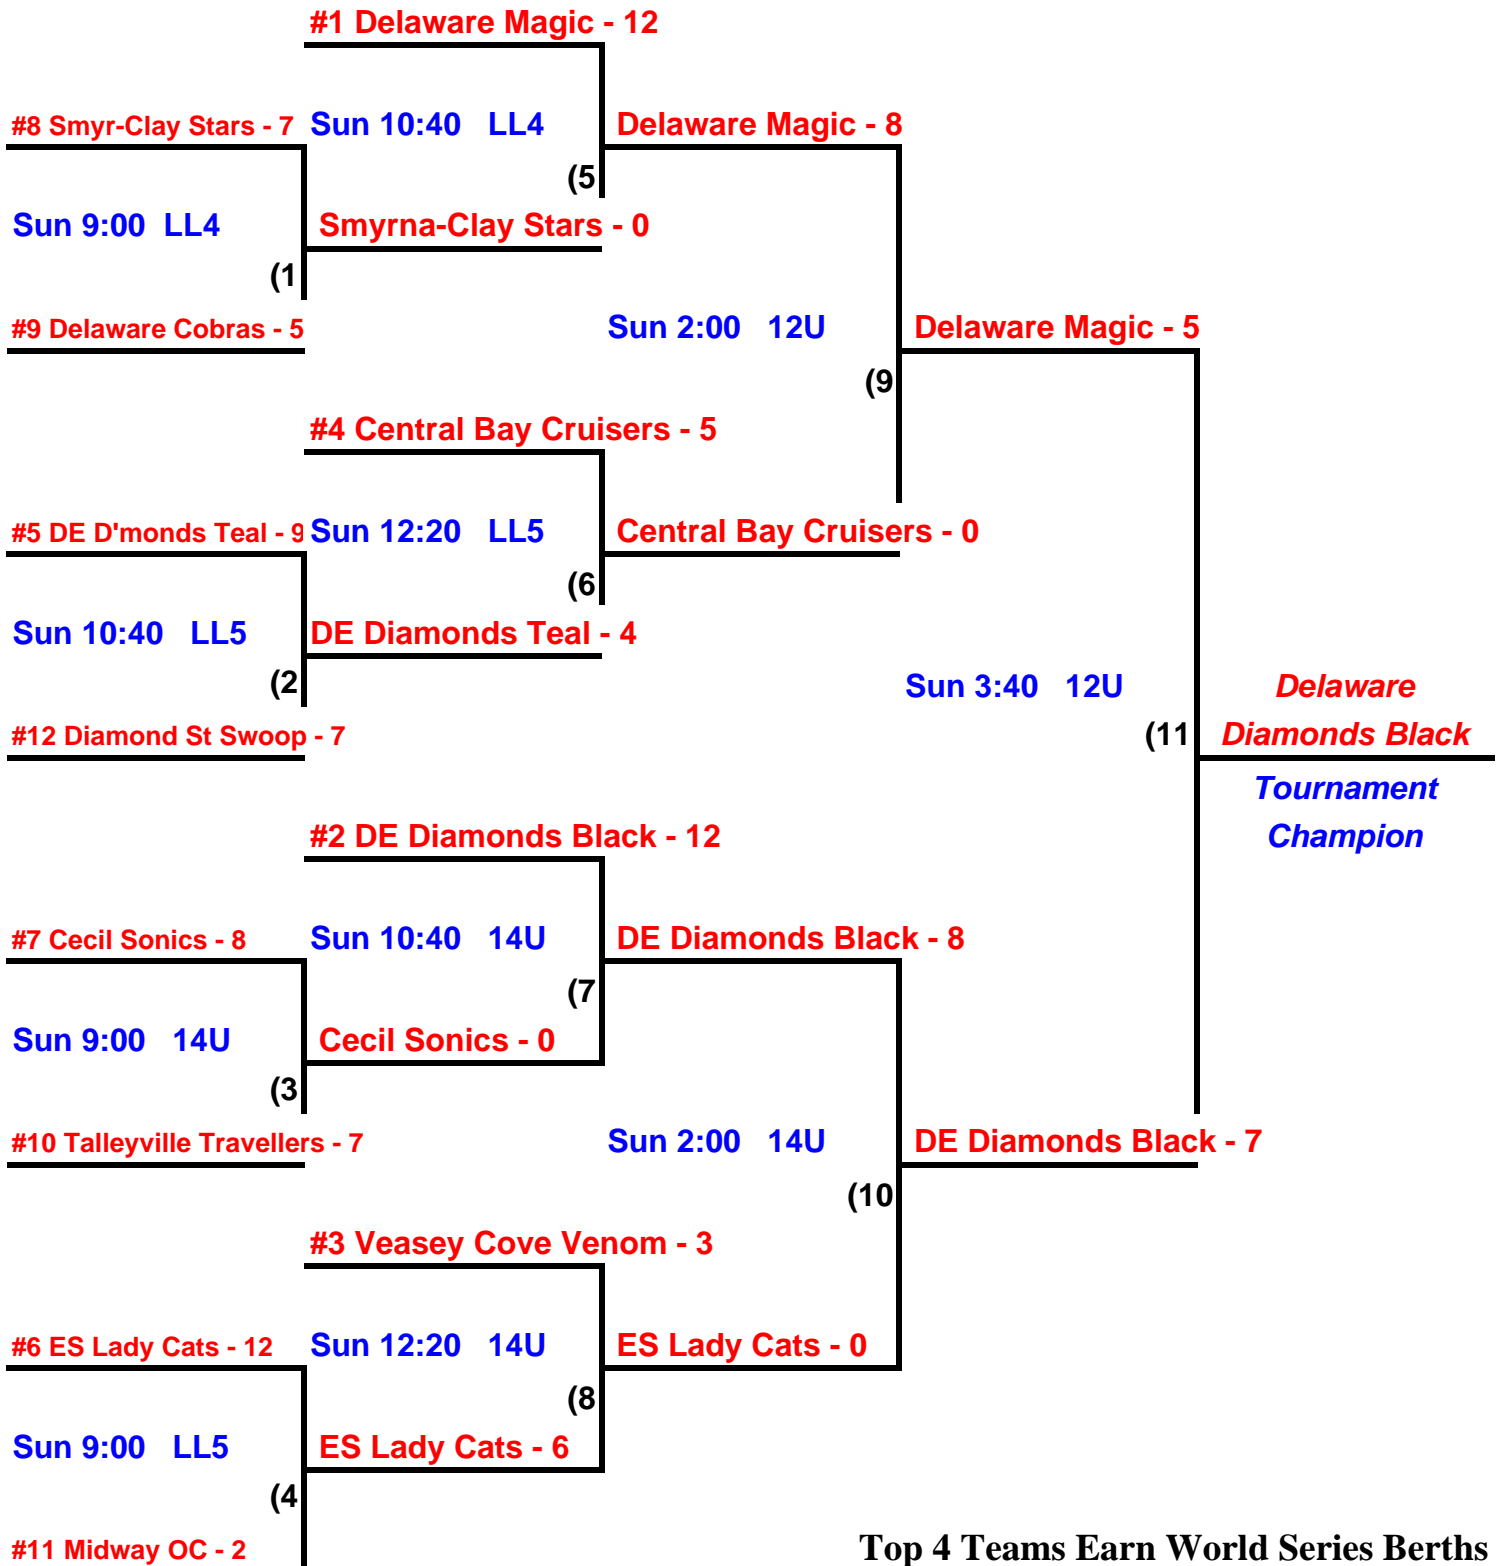

**POOL A**

| Day | Time  |                         |                             | Field # |
|-----|-------|-------------------------|-----------------------------|---------|
| Sat | 9:00  | Midway Orange Crush - 4 | Midshore Express - 4        | 10u     |
| Sat | 9:00  | Veasey Cove Venom - 2   | Talleyville Travellers - 10 | 12u     |
| Sat | 12:00 | Midway Orange Crush - 5 | Veasey Cove Venom - 3       | 10u     |
| Sat | 12:00 | Midshore Express - 6    | Talleyville Travellers - 16 | 12u     |
| Sat | 3:00  | Midway Orange Crush - 2 | Talleyville Travellers - 8  | 10u     |
| Sat | 3:00  | Midshore Express - 1    | Veasey Cove Venom - 7       | 12u     |

**POOL B**

| Day | Time  |                        |                        | Field # |
|-----|-------|------------------------|------------------------|---------|
| Sat | 10:30 | Delaware Cobras - 0    | Delaware Diamonds - 16 | 10u     |
| Sat | 10:30 | Shooting Stars - 2     | Delaware Magic - 9     | 12u     |
| Sat | 1:30  | Delaware Cobras - 1    | Shooting Stars - 9     | 10u     |
| Sat | 1:30  | Delaware Diamonds - 7  | Delaware Magic - 7     | 12u     |
| Sat | 4:30  | Delaware Cobras - 0    | Delaware Magic - 11    | 10u     |
| Sat | 4:30  | Delaware Diamonds - 13 | Shooting Stars - 0     | 12u     |

# USSSA Smyrna-Clayton Stars Qualifier

May 6, 2007

Smryna, Delaware

## 12 & Under CHAMPIONSHIP PLAY

Top 4 Teams Earn World Series Berths