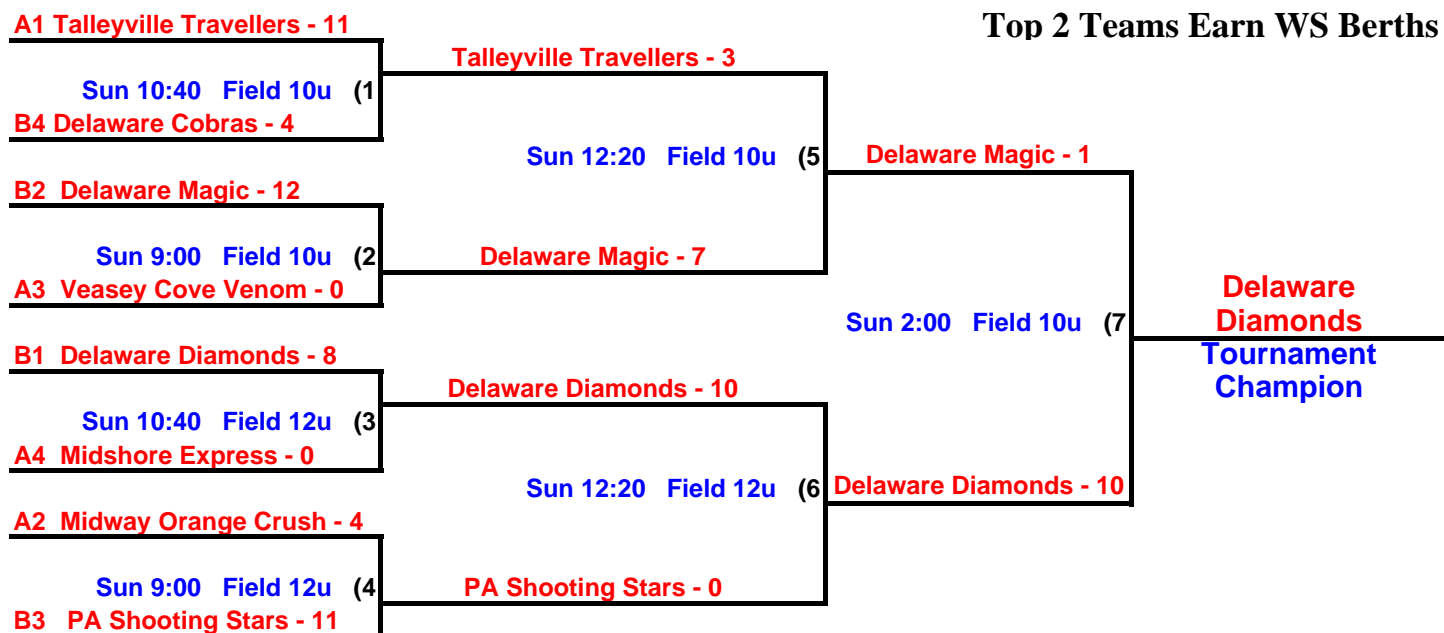

Smyrna-Clayton Stars Qualifier - May 5-6, 2007

Smyrna, Delaware

10 & Under POOL PLAY

Pool A
Midway Orange Crush
Midshore Express
Veasey Cove Venom
Talleyville Travellers

Pool B
Delaware Cobras
Delaware Diamonds
PA Shooting Stars
Delaware Magic

POOL A

Day	Time			Field #
Sat	9:00	Midway Orange Crush - 4	Midshore Express - 4	10u
Sat	9:00	Veasey Cove Venom - 2	Talleyville Travellers - 10	12u
Sat	12:00	Midway Orange Crush - 5	Veasey Cove Venom - 3	10u
Sat	12:00	Midshore Express - 6	Talleyville Travellers - 16	12u
Sat	3:00	Midway Orange Crush - 2	Talleyville Travellers - 8	10u
Sat	3:00	Midshore Express - 1	Veasey Cove Venom - 7	12u

POOL B

Day	Time			Field #
Sat	10:30	Delaware Cobras - 0	Delaware Diamonds - 16	10u
Sat	10:30	Shooting Stars - 2	Delaware Magic - 9	12u
Sat	1:30	Delaware Cobras - 1	Shooting Stars - 9	10u
Sat	1:30	Delaware Diamonds - 7	Delaware Magic - 7	12u
Sat	4:30	Delaware Cobras - 0	Delaware Magic - 11	10u
Sat	4:30	Delaware Diamonds - 13	Shooting Stars - 0	12u

10 & Under CHAMPIONSHIP PLAY