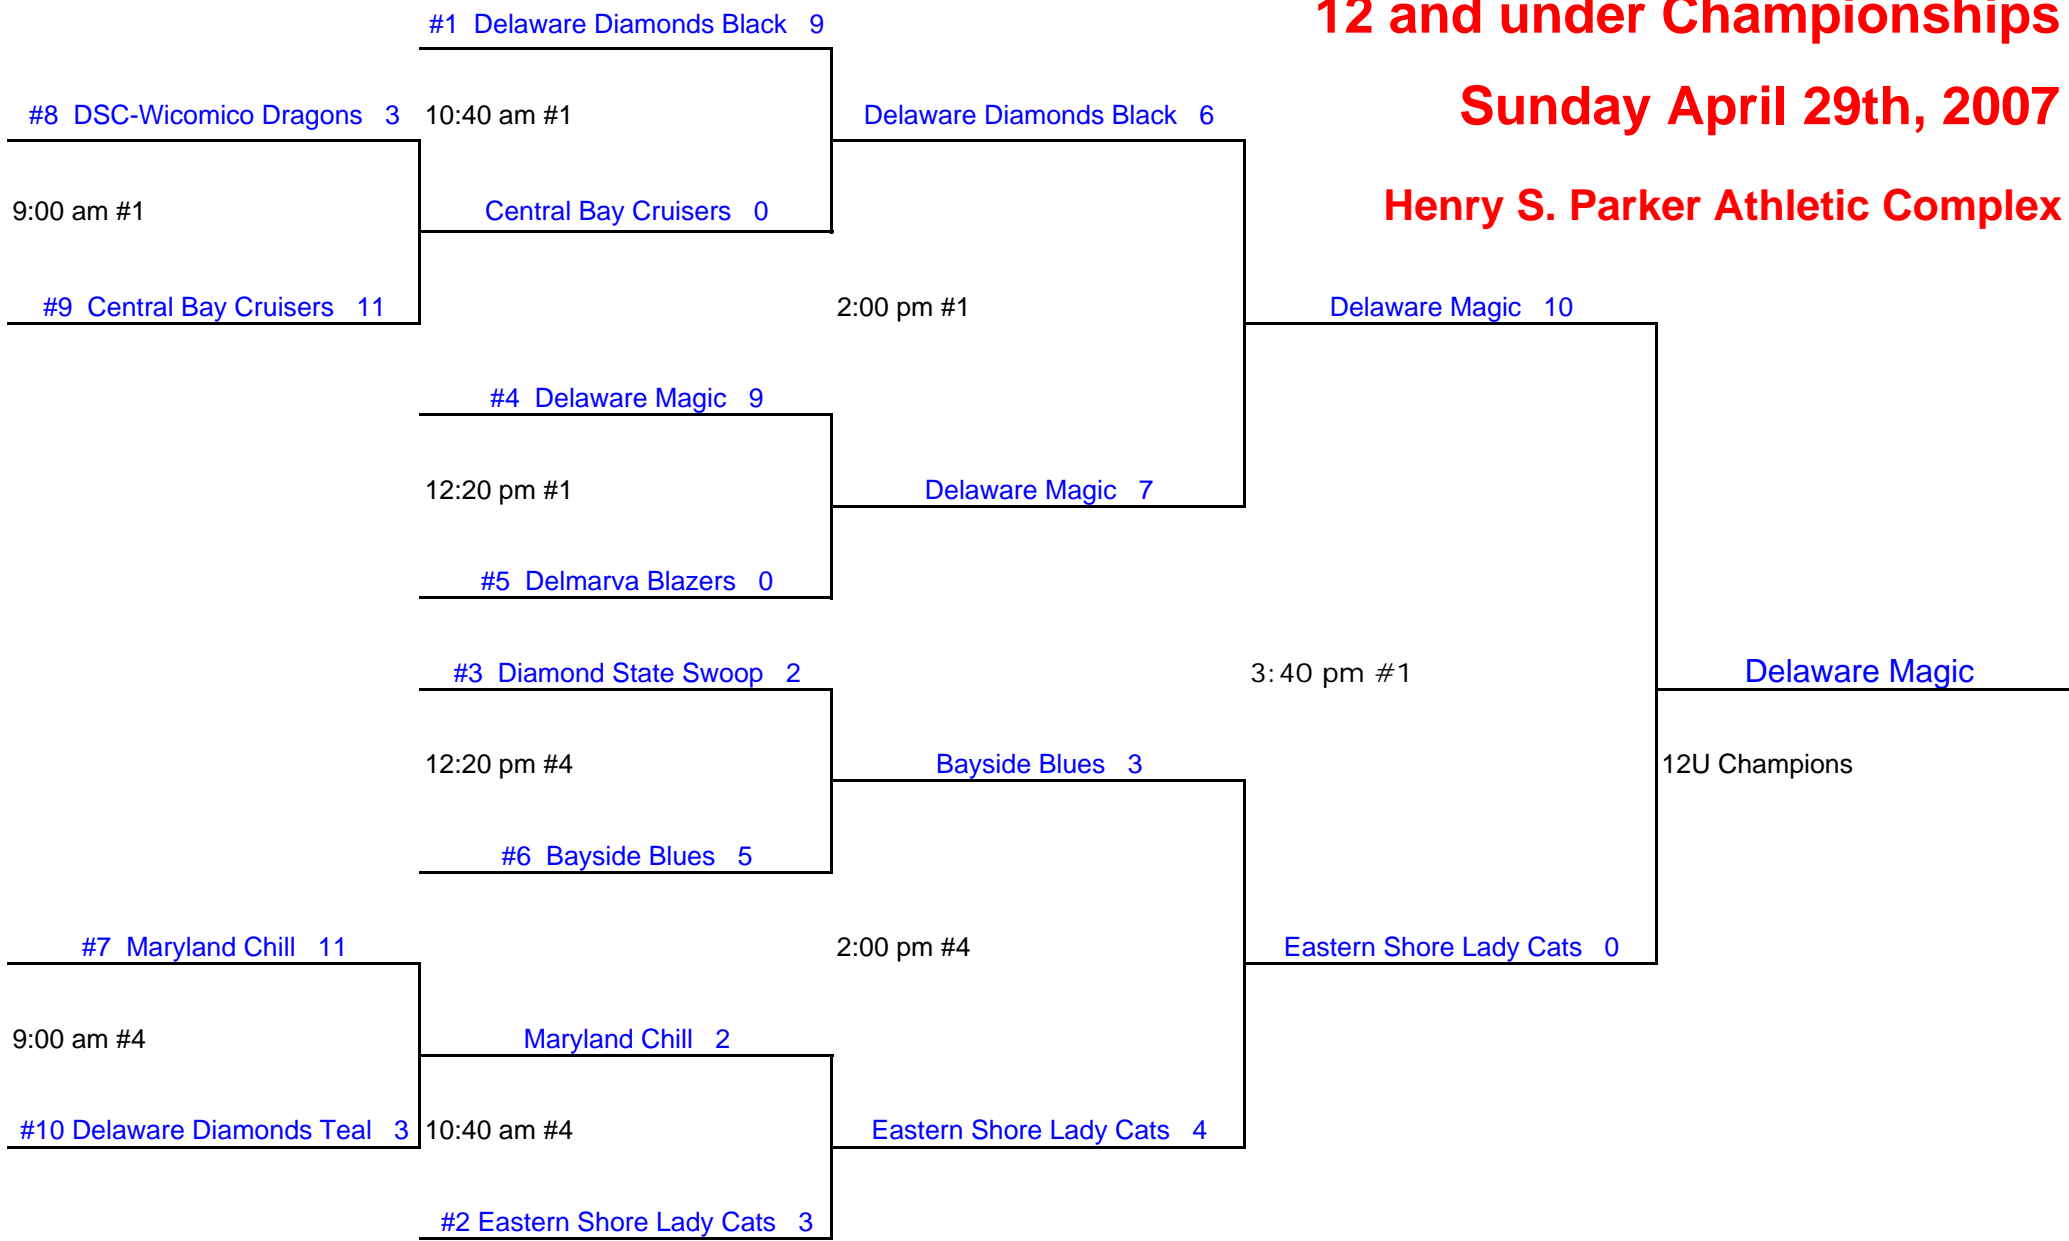

Swing into Spring 2007
12 and under Championships
Sunday April 29th, 2007
Henry S. Parker Athletic Complex