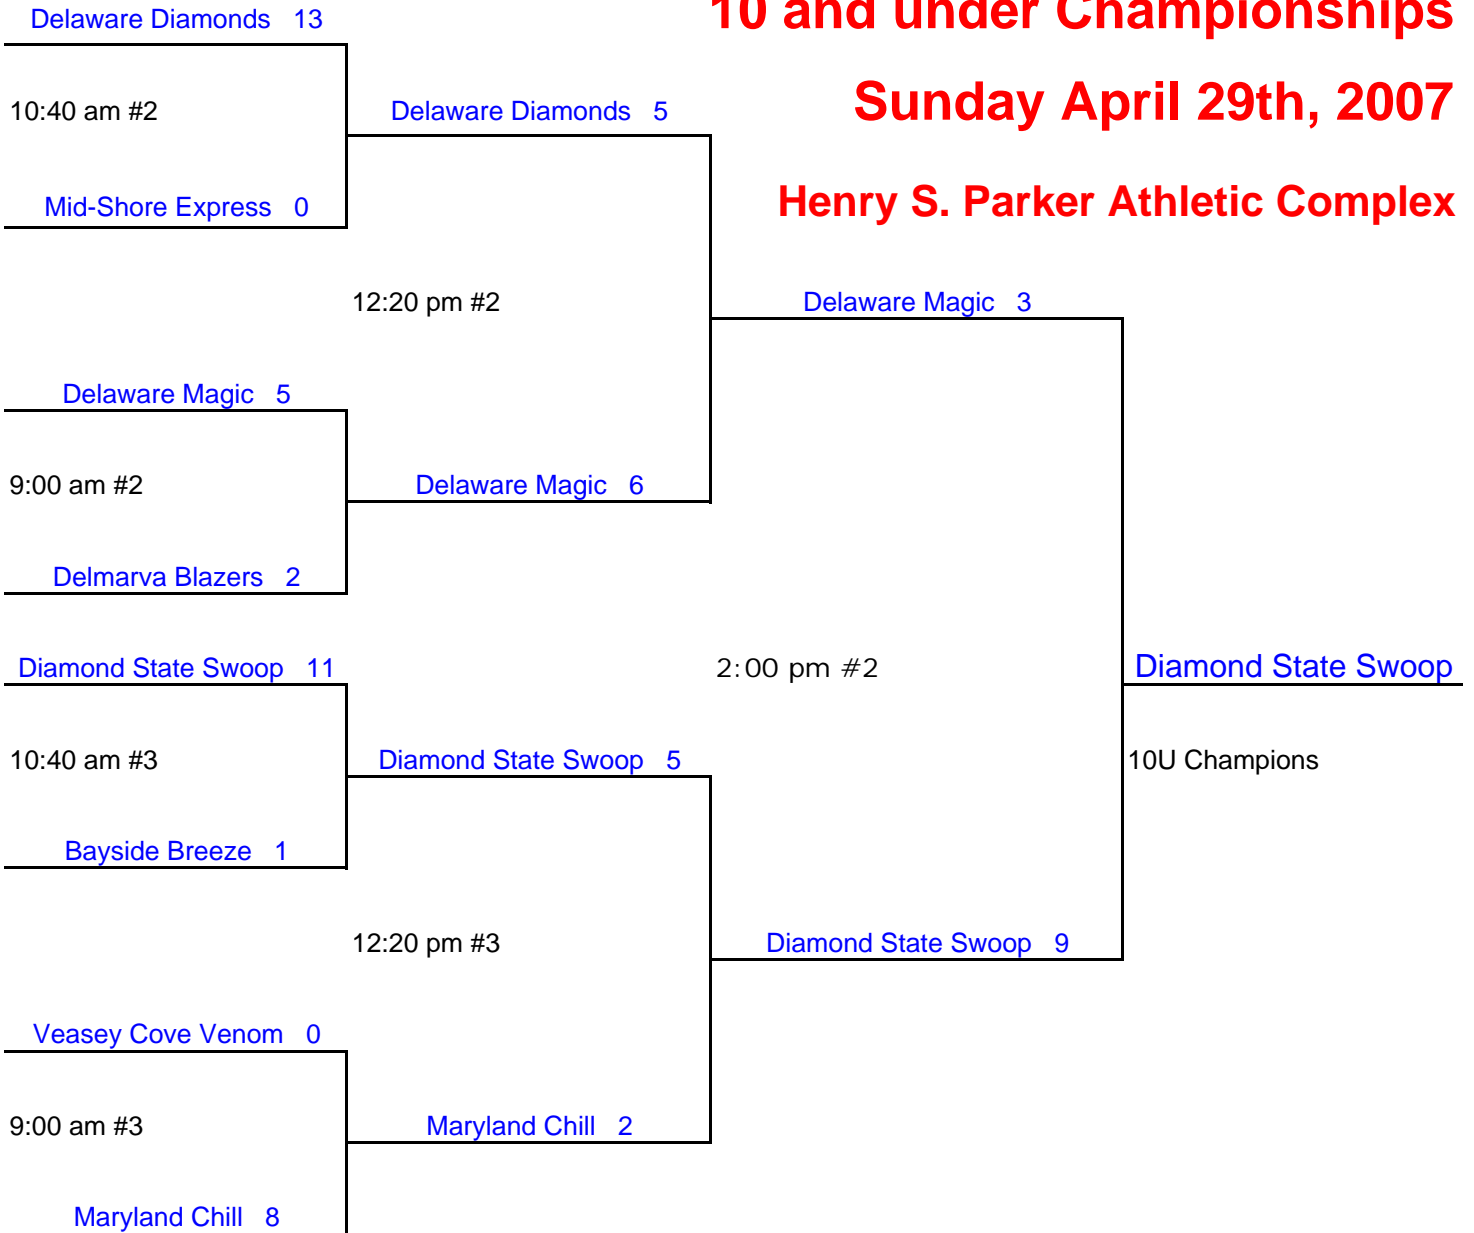

Swing into Spring 2007
10 and under Championships
Sunday April 29th, 2007
Henry S. Parker Athletic Complex