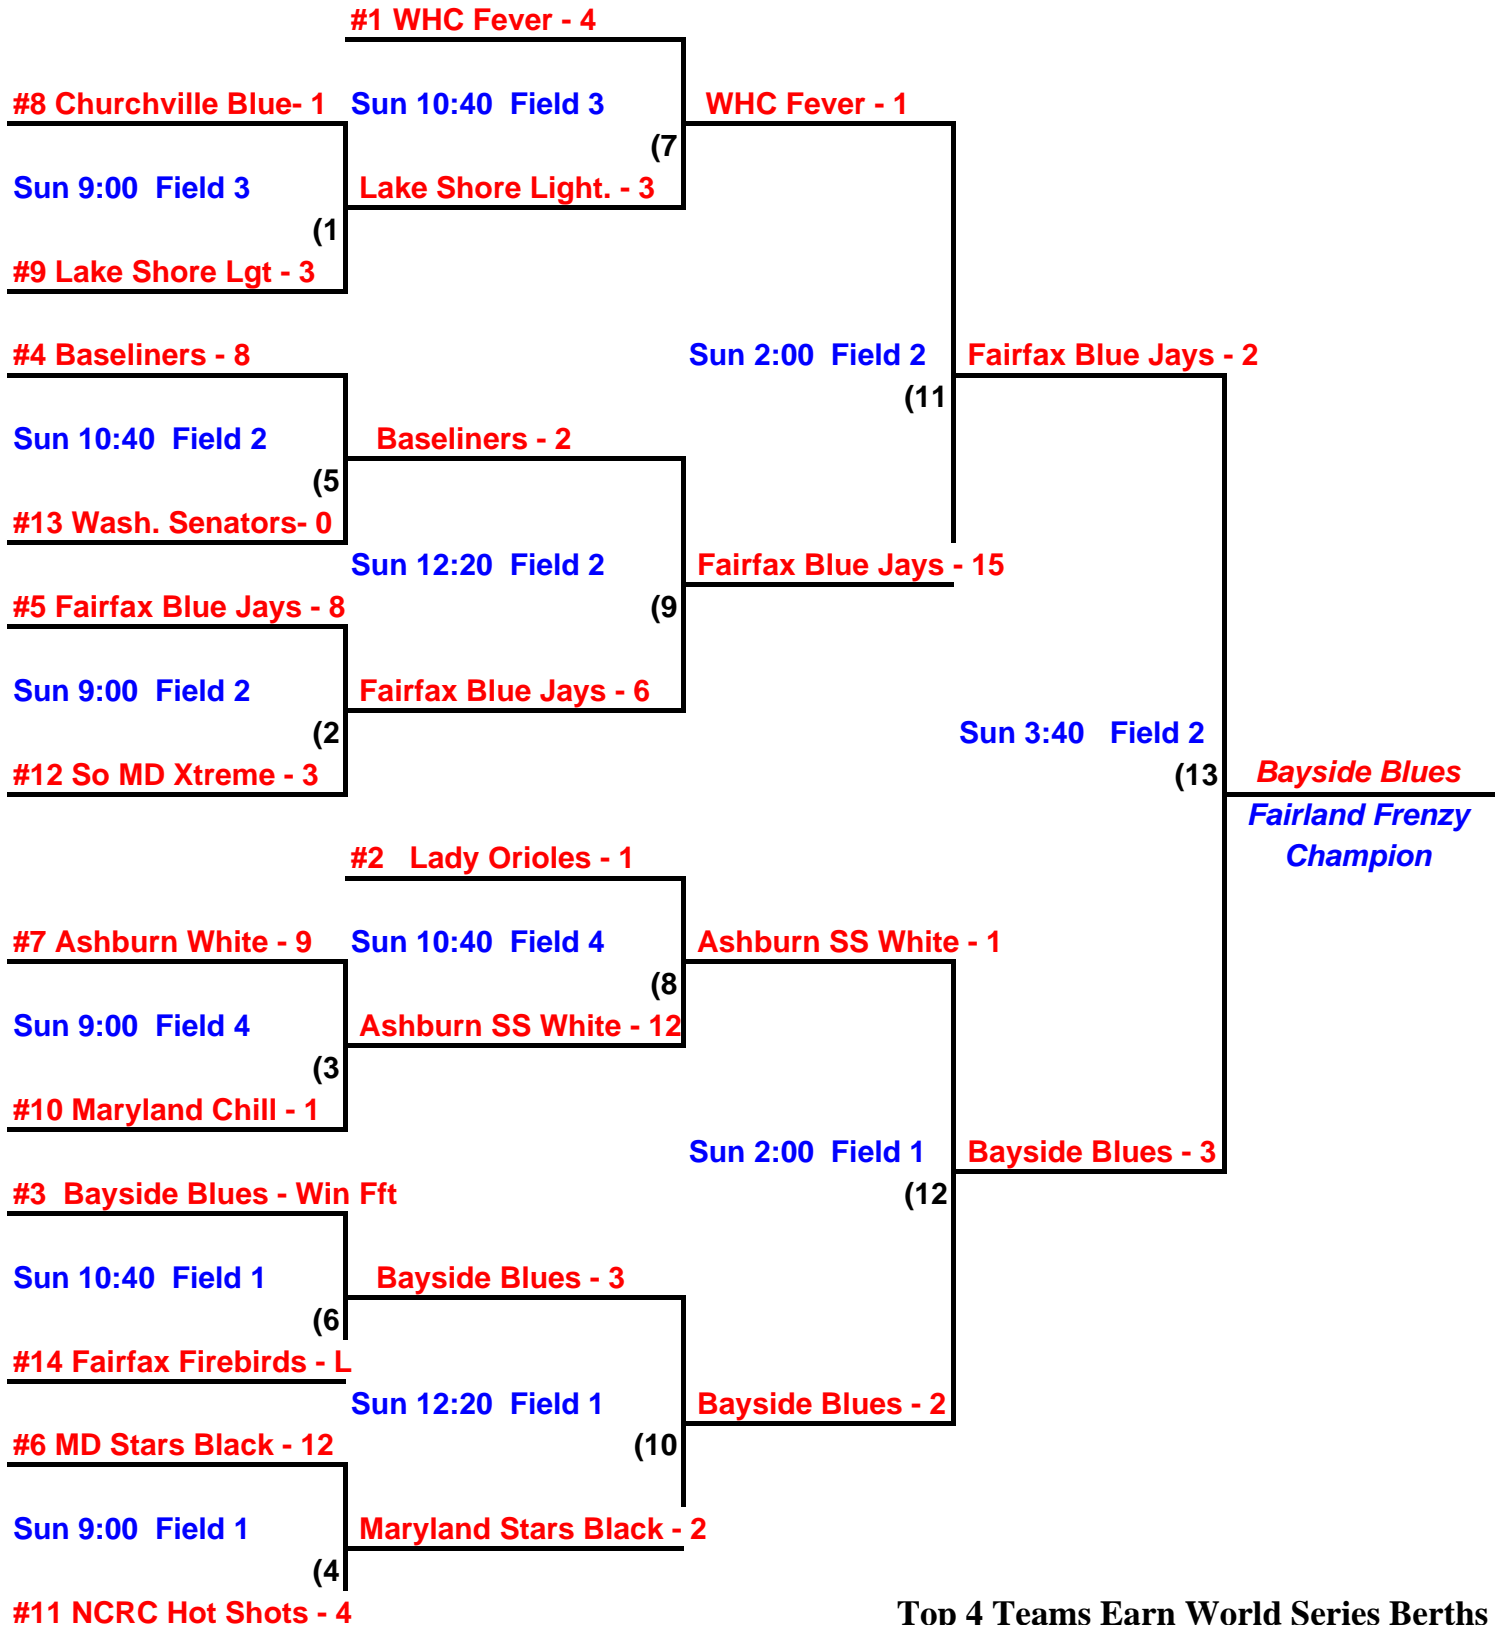

Sat	4:30	NCRC Hot Shots - 1	Baseliners - 14	2

USSSA Fairland Fastpitch Frenzy

April 29, 2007

Fairland Regional Park

Laurel, Maryland

14 & Under CHAMPIONSHIP PLAY

Top 4 Teams Earn World Series Berths