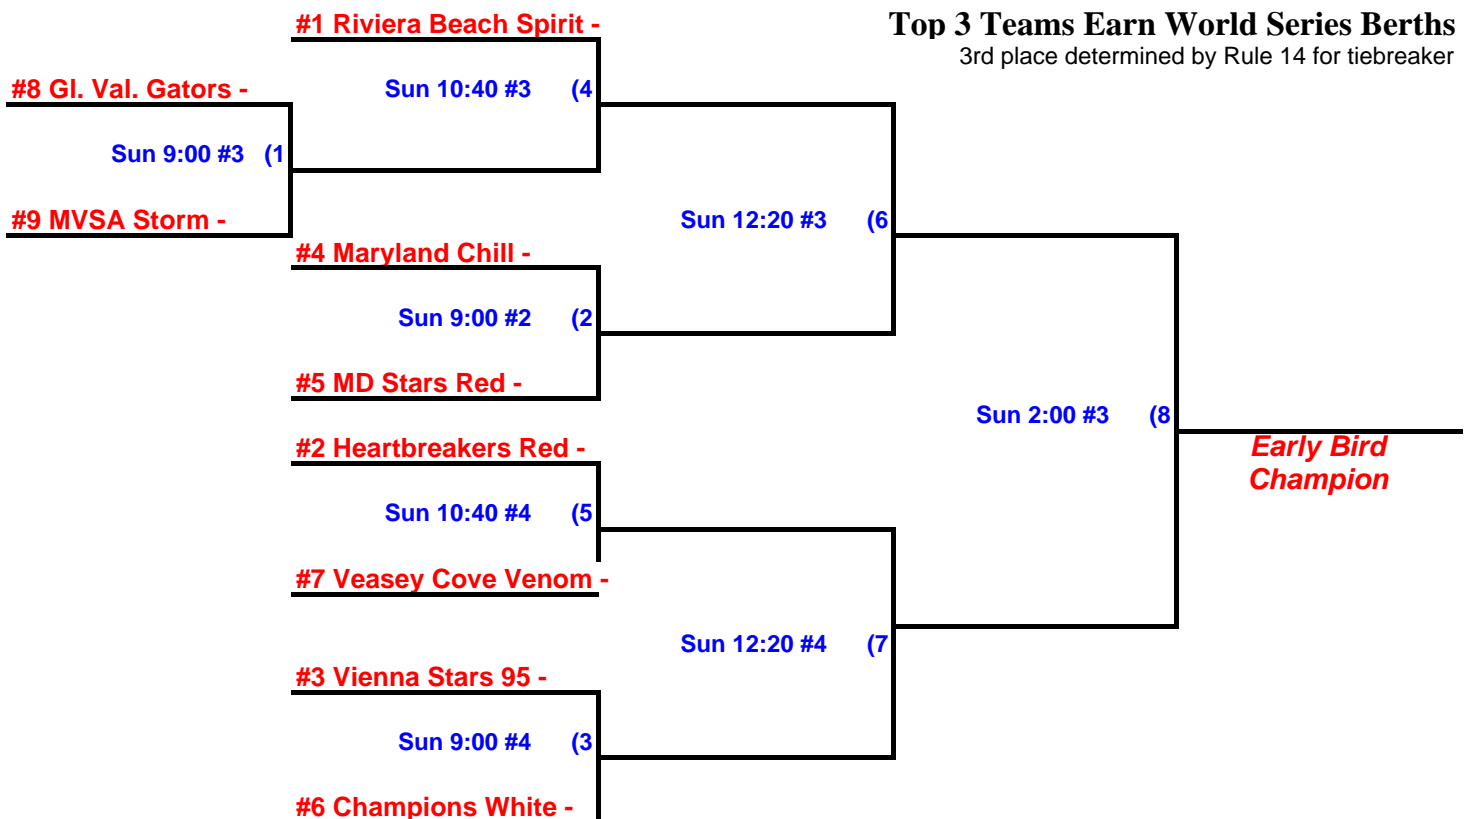

### Teams

Champions White  
Glade Valley Gators  
Heartbreakers Red

Maryland Chill  
Maryland Stars Red  
MVSA Storm

Riviera Beach Spirit  
Veasey Cove Venom  
Vienna Stars 95

Day	Time	Teams		Field #
Sat	9:00	MVSA Storm - 0	Maryland Chill - 15	2
Sat	10:30	Heartbreakers Red - 5	Champions White - 2	2
Sat	12:00	Riviera Beach Spirit - 7	Vienna Stars 95 - 1	2
Sat	1:30	MVSA Storm - 2	Heartbreakers Red - 6	2
Sat	1:30	Maryland Chill - 4	Champions White - 3	3
Sat	1:30	Veasey Cove Venom - 5	Glade Valley Gators - 2	4
Sat	3:00	MVSA Storm - 1	Riviera Beach Spirit - 9	2
Sat	3:00	Maryland Chill - 1	Vienna Stars 95 - 3	3
Sat	4:30	Veasey Cove Venom - 3	Maryland Stars Red - 5	2
Sat	4:30	Heartbreakers Red - 13	Glade Valley Gators - 3	3
Sat	6:00	Riviera Beach Spirit - 13	Veasey Cove Venom - 3	1
Sat	6:00	Vienna Stars 95 - 6	Maryland Stars Red - 0	2
Sat	6:00	Champions White - 12	Glade Valley Gators - 2	3

## Championship Play

Top 3 Teams Earn World Series Berths

3rd place determined by Rule 14 for tiebreaker

**USSSA Early Bird Qualifier**  
**April 14-15, 2007**

**Fairland Regional Park**  
**Laurel, Maryland**

**Championship Game**

Top 2 Teams from Pool Play Advance to Championship Game

**Winner Earns World Series Berth**

**#1**

**#2**

**Early Bird Champion**