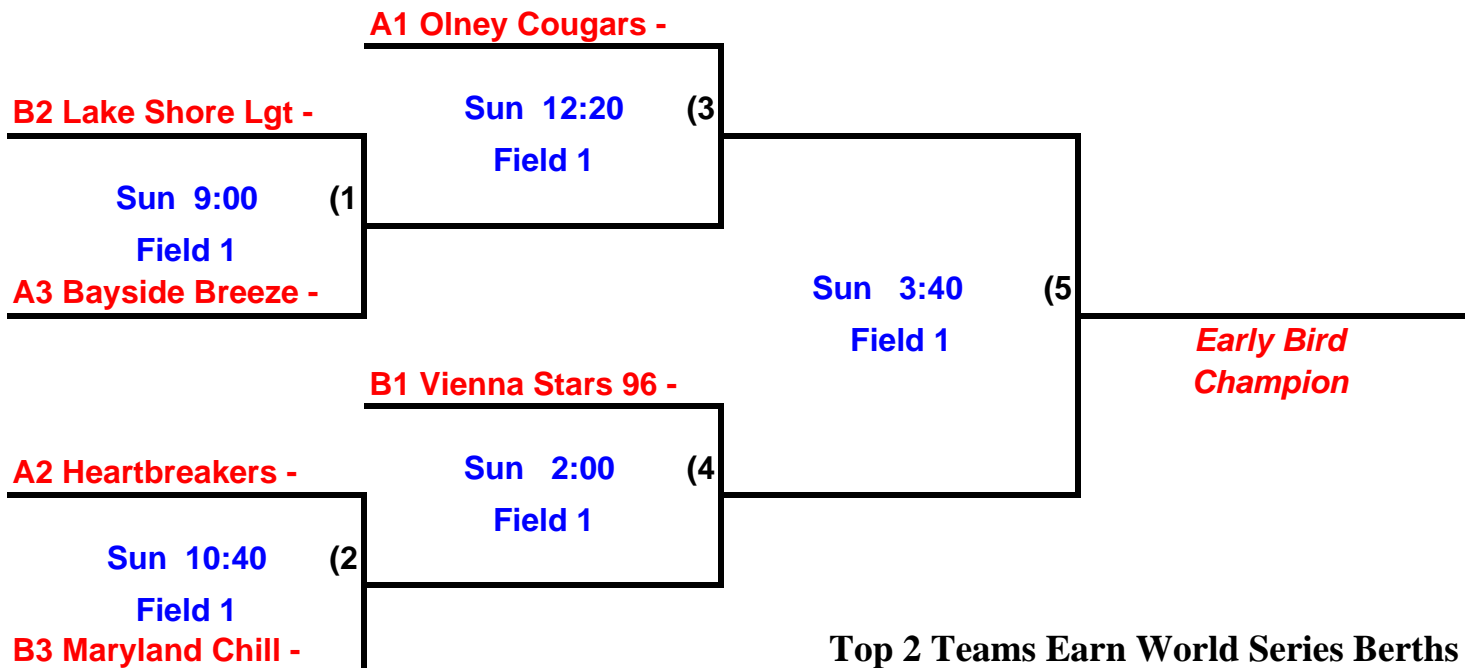

USSSA Early Bird Qualifier
April 14-15, 2007

Fairland Regional Park
Laurel, Maryland

10 & Under POOL PLAY

<u>Pool A</u>	<u>Pool B</u>
Bayside Breeze	Lake Shore Lightning
Heartbreakers	Maryland Chill
Olney Cougars	Vienna Stars 96

Day	Time	Teams		Field #
Sat	9:00	Heartbreakers - 7	Olney Cougars - 9	1
Sat	9:00	Lake Shore Lightning - 5	Maryland Chill - 3	3
Sat	10:30	Heartbreakers - 11	Bayside Breeze - 1	1
Sat	10:30	Vienna Stars 96 - 12	Maryland Chill - 0	3
Sat	12:00	Olney Cougars - 11	Bayside Breeze - 7	1
Sat	12:00	Lake Shore Lightning - 2	Vienna Stars 96 - 7	3
Sat	1:30	Heartbreakers - 10	Maryland Chill - 0	1
Sat	3:00	Lake Shore Lightning - 7	Olney Cougars - 6	1
Sat	4:30	Vienna Stars 96 - 12	Bayside Breeze - 0	1

10 & Under CHAMPIONSHIP PLAY