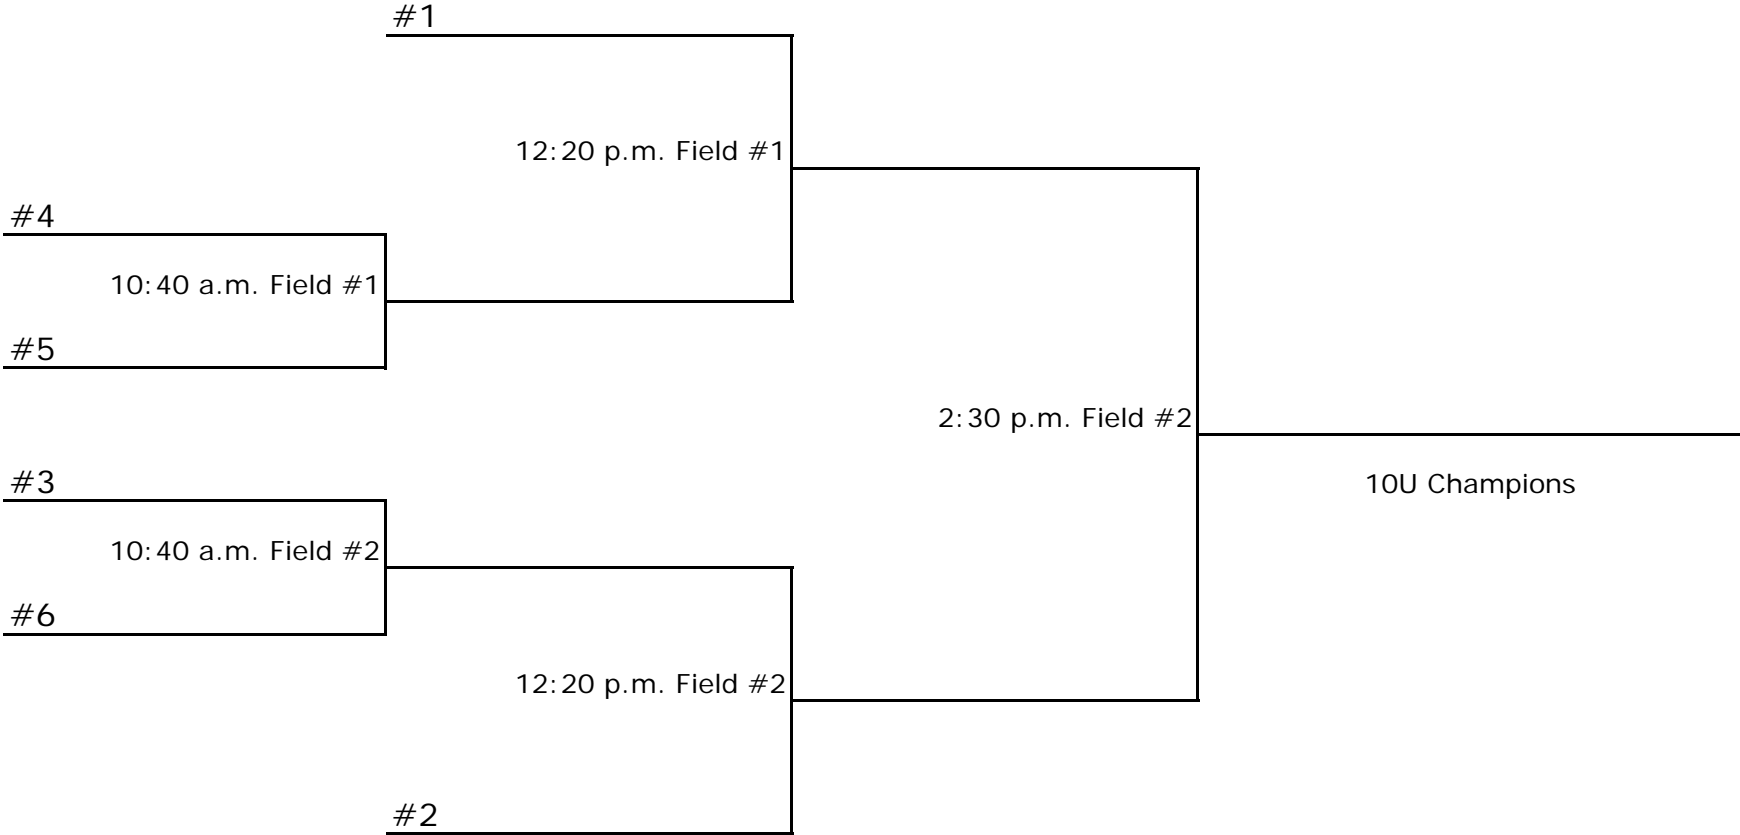

2006 Delmarva Fall Qualifier

10 & Under Schedule

Day / Time	Matchup	Field	Scores
Sat/9:00 a.m.	Team Delaware vs. Delaware Diamonds	#1	
Sat/9:00 a.m.	Diamond State Swoop vs. Bayside Breeze	#2	
Sat/10:30 a.m.	Maryland Chill vs. Delaware Diamonds	#1	
Sat/10:30 a.m.	Delaware Magic vs. Bayside Breeze	#2	
Sat/12:00 noon	Diamond State Swoop vs. Maryland Chill	#1	
Sat/12:00 noon	Delaware Magic vs. Team Delaware	#2	
Sat/1:30 p.m.	Bayside Breeze vs. Team Delaware	#2	
Sat/3:00 p.m.	Delaware Diamonds vs. Diamond State Swoop	#2	
Sat/4:30 p.m.	Maryland Chill vs. Delaware Magic	#2	

2006 Delmarva Fall Qualifier

10 & Under Championship

Sunday Oct. 22nd

2006 Delmarva Fall Qualifier

12 & Under Schedule

Day / Time	Matchup	Field	Scores
Sat/9:00 a.m.	Eastern Shore Lady Cats vs. DSC-Wicomico Dragons	#4	
Sat/10:30 a.m.	Delaware Magic vs. Team Delaware	#4	
Sat/12:00 noon	Lady Shores vs. DSC-Wicomico Dragons	#4	
Sat/1:30 p.m.	Diamond State Swoop vs. Eastern Shore Lady Cats	#1	
Sat/1:30 p.m.	DSC-Wicomico Dragons vs. Maryland Chill	#4	
Sat/3:00 p.m.	Lady Shores vs. Delaware Magic	#1	
Sat/3:00 p.m.	Team Delaware vs. Delaware Diamonds	#4	
Sat/4:30 p.m.	Maryland Chill vs. Diamond State Swoop	#1	
Sat/4:30 p.m.	Eastern Shore Lady Cats vs. Delaware Diamonds	#4	
Sat/6:00 p.m.	Team Delaware vs. Maryland Chill	#1	
Sat/6:00 p.m.	Diamond State Swoop vs. Lady Shores	#2	
Sat/6:00 p.m.	Delaware Diamonds vs. Delaware Magic	#4	