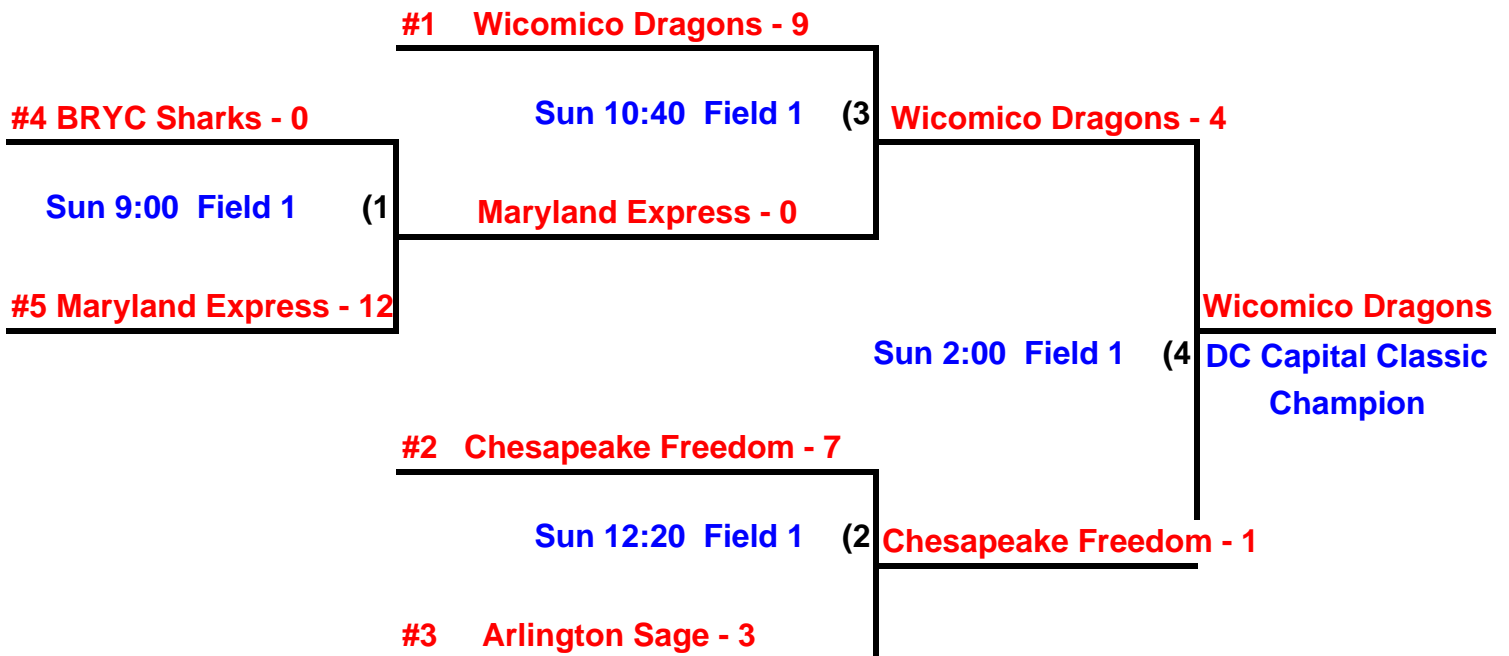

DC Capital Classic - August 12-13, 2006

Fairland Regional Park - Laurel, Maryland

12 & Under POOL PLAY

Teams

Arlington Sage
BRYC Sharks
Chesapeake Freedom

Maryland Express
Wicomico Dragons

Day	Time			Field #
Sat	9:00	Chesapeake Freedom - 9	Maryland Express - 1	1
Sat	10:30	Chesapeake Freedom - 2	Arlington Sage - 2	1
Sat	12:00	Maryland Express - 2	Wicomico Dragons - 6	1
Sat	1:30	Arlington Sage - 4	BRYC Sharks - 3	1
Sat	3:00	Chesapeake Freedom - 5	Wicomico Dragons - 7	1
Sat	4:30	Maryland Express - 9	BRYC Sharks - 15	1
Sat	6:00	Arlington Sage - 4	Wicomico Dragons - 7	1

12 & Under CHAMPIONSHIP PLAY

DC Capital Classic
August 12-13, 2006

Fairland Regional Park
Laurel, Maryland

14 & Under POOL PLAY

<u>Pool A</u>	<u>Pool B</u>
Chesapeake Freedom	Bayside Blues
Claymont Crushers	Brooklyn Park Blaze
Leesburg Freedom	Surge

14 & Under CHAMPIONSHIP PLAY

DC Capital Classic - August 12-13, 2006

Fairland Regional Park - Laurel, Maryland

16/18U POOL PLAY

Pool A
Bayside Breeze
Lake Shore Lightning
Maryland Bombers
Yellow Jackets

Pool B
Central Bay Cruisers
Delaware Twisters
Germantown Thunderbirds
Jarrettsville Jazz