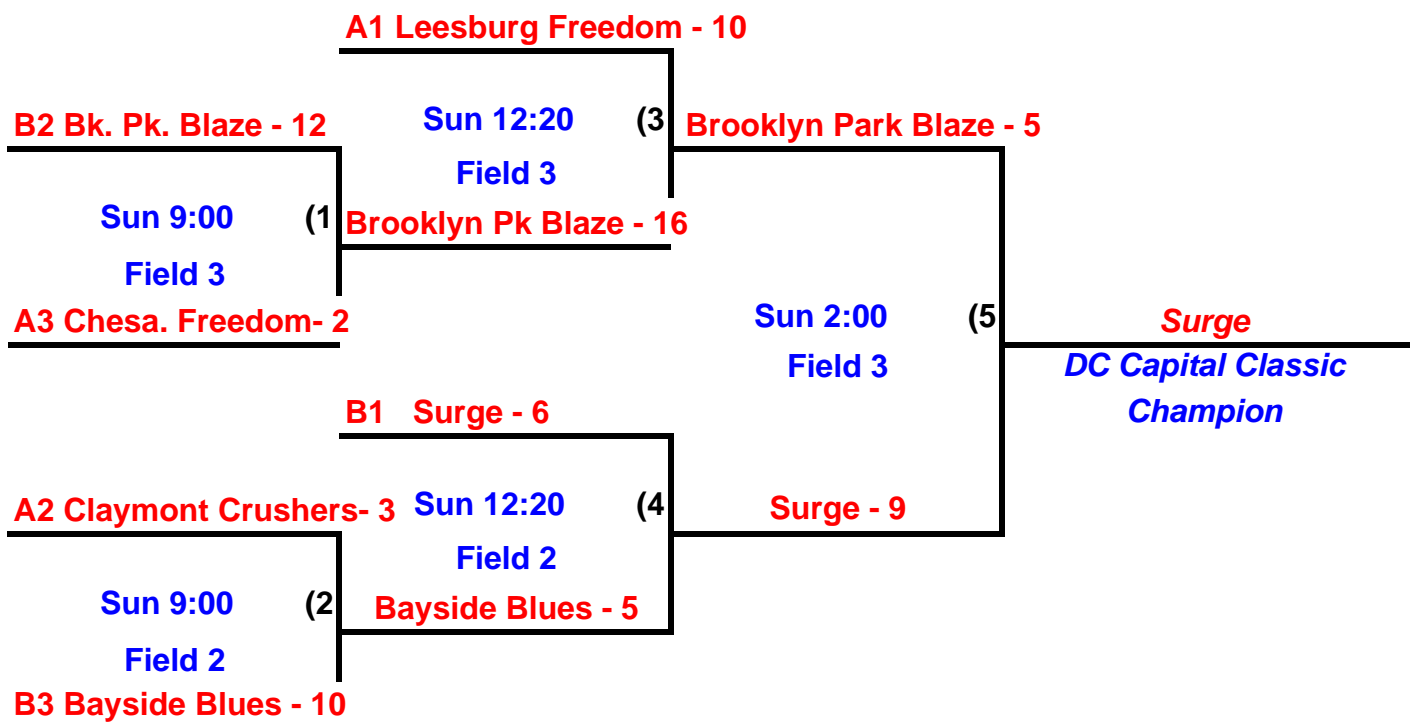

DC Capital Classic - August 12-13, 2006

Fairland Regional Park - Laurel, Maryland

12 & Under POOL PLAY

Teams

Arlington Sage
BRYC Sharks
Chesapeake Freedom

Maryland Express
Wicomico Dragons

Day	Time			Field #
Sat	9:00	Chesapeake Freedom - 9	Maryland Express - 1	1
Sat	10:30	Chesapeake Freedom - 2	Arlington Sage - 2	1
Sat	12:00	Maryland Express - 2	Wicomico Dragons - 6	1
Sat	1:30	Arlington Sage - 4	BRYC Sharks - 3	1
Sat	3:00	Chesapeake Freedom - 5	Wicomico Dragons - 7	1
Sat	4:30	Maryland Express - 9	BRYC Sharks - 15	1
Sat	6:00	Arlington Sage - 4	Wicomico Dragons - 7	1

12 & Under CHAMPIONSHIP PLAY

DC Capital Classic
August 12-13, 2006

Fairland Regional Park
Laurel, Maryland

14 & Under POOL PLAY

<u>Pool A</u>	<u>Pool B</u>
Chesapeake Freedom	Bayside Blues
Claymont Crushers	Brooklyn Park Blaze
Leesburg Freedom	Surge

Day	Time	Teams	Field #
Sat	10:30	Claymont Crushers - 2 Brooklyn Park Blaze - 15	2
Sat	12:00	Chesapeake Freedom - 5 Surge - 14	2
Sat	1:30	Leesburg Freedom - 6 Bayside Blues - 5	2
Sat	3:00	Chesapeake Freedom - 9 Claymont Crushers - 11	2
Sat	3:00	Surge - 5 Brooklyn Park Blaze - 4	3
Sat	4:30	Leesburg Freedom - 10 Claymont Crushers - 9	2
Sat	4:30	Bayside Blues - 8 Brooklyn Park Blaze - 8	3
Sat	6:00	Leesburg Freedom - 7 Chesapeake Freedom - 5	2
Sat	6:00	Bayside Blues - 2 Surge - 6	3

14 & Under CHAMPIONSHIP PLAY

DC Capital Classic - August 12-13, 2006

Fairland Regional Park - Laurel, Maryland

16/18U POOL PLAY

Pool A
Bayside Breeze
Lake Shore Lightning
Maryland Bombers
Yellow Jackets

Pool B
Central Bay Cruisers
Delaware Twisters
Germantown Thunderbirds
Jarrettsville Jazz