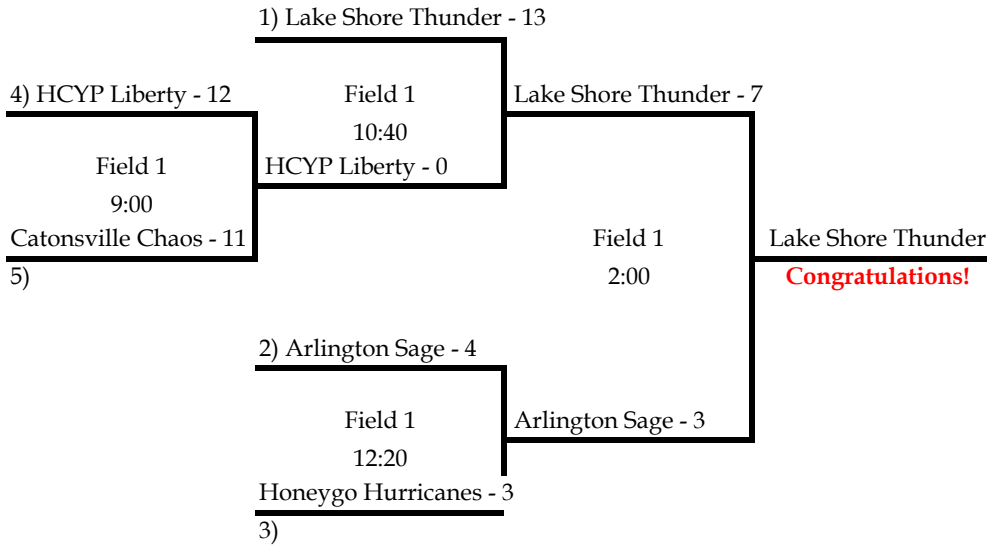

Mid Atlantic Rec Open
7/15-7/16

Fairland Regional Park
Laurel, MD

10U Pool Play
(Saturday)

Arlington Sage
Honeygo Hurricanes
HCYP Liberty

Catonsville Chaos
Lake Shore Thunder

Day	Time	Field	Team	Team
Sat	9:00	1	13 HCYP Liberty	9 Catonsville Chaos
Sat	10:40	1	0 Honeygo Hurricanes	3 Lake Shore Thunder
Sat	12:20	1	0 HCYP Liberty	10 Arlington Sage
Sat	2:00	1	12 Honeygo Hurricanes	4 Catonsville Chaos
Sat	3:40	1	2 Arlington Sage	4 Lake Shore Thunder

Fairland Regional Park
Laurel, MD

10U Championship Play
(Sunday)

Mid Atlantic Rec Open
7/15-7/16

Fairland Regional Park
Laurel, MD

12U Pool Play
(Saturday)

Havenwood Blue Angels
 Westminster Rockets
 OBGC Cougars
 HCYP Liberty Blue
 Savage Spirit

Mid Atlantic Rec Open
7/15-7/16

Fairland Regional Park
Laurel, MD

16/18U Championship Play
(Saturday and Sunday)