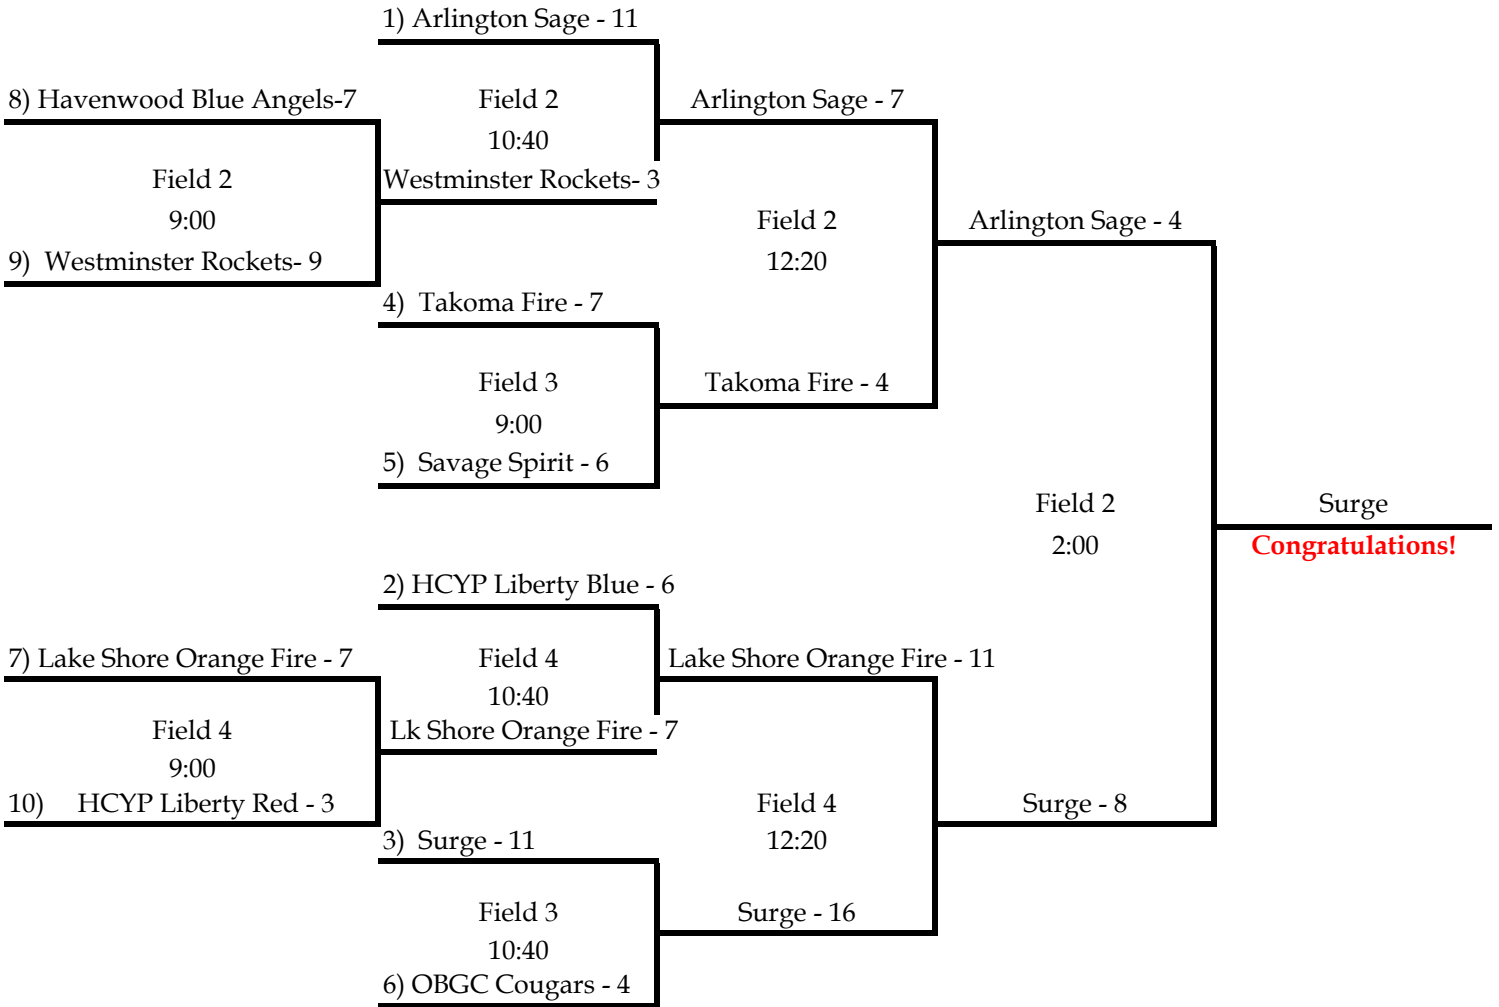

Mid Atlantic Rec Open
7/15-7/16

Fairland Regional Park
Laurel, MD

12U Championship Play
(Sunday)