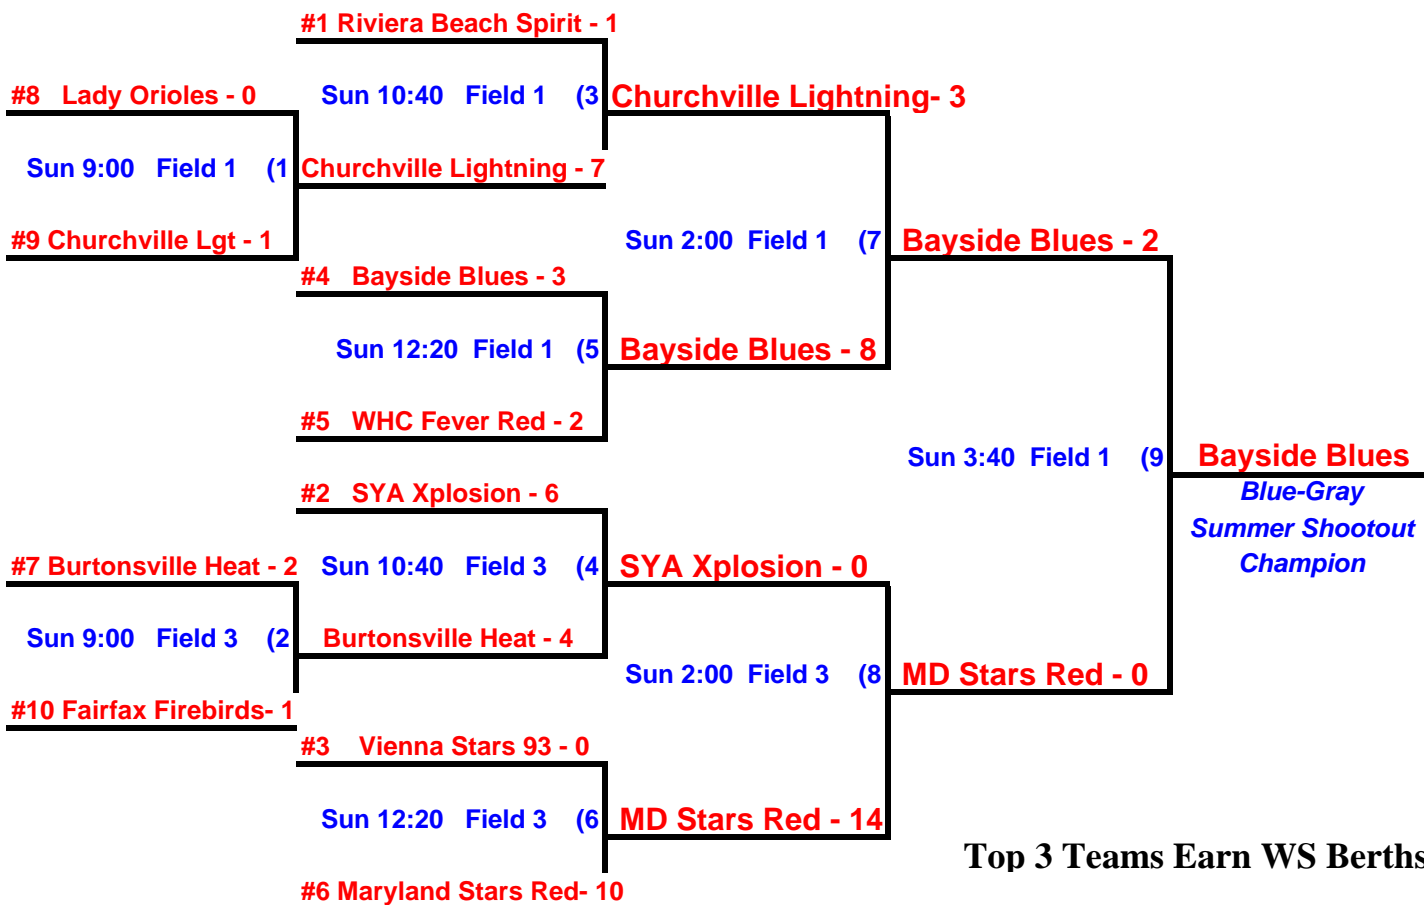

POOL B

Day	Time			Field #
Sat	9:00	Maryland Stars - 2	Lake Shore Lightning - 2	8
Sat	10:40	Maryland Stars - 4	Diamond State Swoop - 6	8
Sat	12:20	Maryland Stars - 5	Vienna Stars - 1	8
Sat	2:00	Lake Shore Lightning - 2	Diamond State Swoop - 2	8
Sat	3:40	Lake Shore Lightning - 7	Vienna Stars - 6	8
Sat	5:20	Diamond State Swoop - 0	Vienna Stars - 2	8

10 & Under CHAMPIONSHIP PLAY

NSA Blue-Gray Summer Shootout Fairland Regional Park

July 8-9, 2006

12 & Under

Bayside Blues
Burtonsville Heat
Churchville Lightning

Fairfax Firebirds
Lady Orioles

Maryland Stars Red
Riviera Beach Spirit

SYA Xplosion
Vienna Stars 93
WHC Fever Red

Day	Time			Field #
Sat	9:00	Maryland Stars Red - 2	Riviera Beach Spirit - 3	1
Sat	9:00	Lady Orioles - 2	Vienna Stars 93 - 3	2
Sat	10:30	Maryland Stars Red - 5	Lady Orioles - 3	1
Sat	10:30	Riviera Beach Spirit - 4	Vienna Stars 93 - 1	2
Sat	12:00	Maryland Stars Red - 1	Churchville Lightning - 5	1
Sat	12:00	SYA Xplosion - 6	Fairfax Firebirds - 5	2
Sat	1:30	Bayside Blues - 4	WHC Fever Red - 4	1
Sat	1:30	Riviera Beach Spirit - 5	Burtonsville Heat - 1	2
Sat	3:00	Vienna Stars 93 - 2	Bayside Blues - 0	1
Sat	3:00	Lady Orioles - 10	Churchville Lightning - 7	2
Sat	4:30	WHC Fever Red - 6	Fairfax Firebirds - 4	1
Sat	4:30	SYA Xplosion - 1	Burtonsville Heat - 1	2
Sat	6:00	WHC Fever Red - 2	SYA Xplosion - 6	1
Sat	6:00	Fairfax Firebirds - 6	Burtonsville Heat - 6	2
Sat	6:00	Bayside Blues - 3	Churchville Lightning - 0	3

Top 3 Teams Earn WS Berths

NSA Blue-Gray Summer Shootout

Fairland Regional Park

July 8-9, 2006

14 & Under

Arlington Sage
Ashburn Sh. Stars Gold
Brooklyn Park Blaze

HCYP Patriots Red
Maryland Stars
Maryland Xplosion