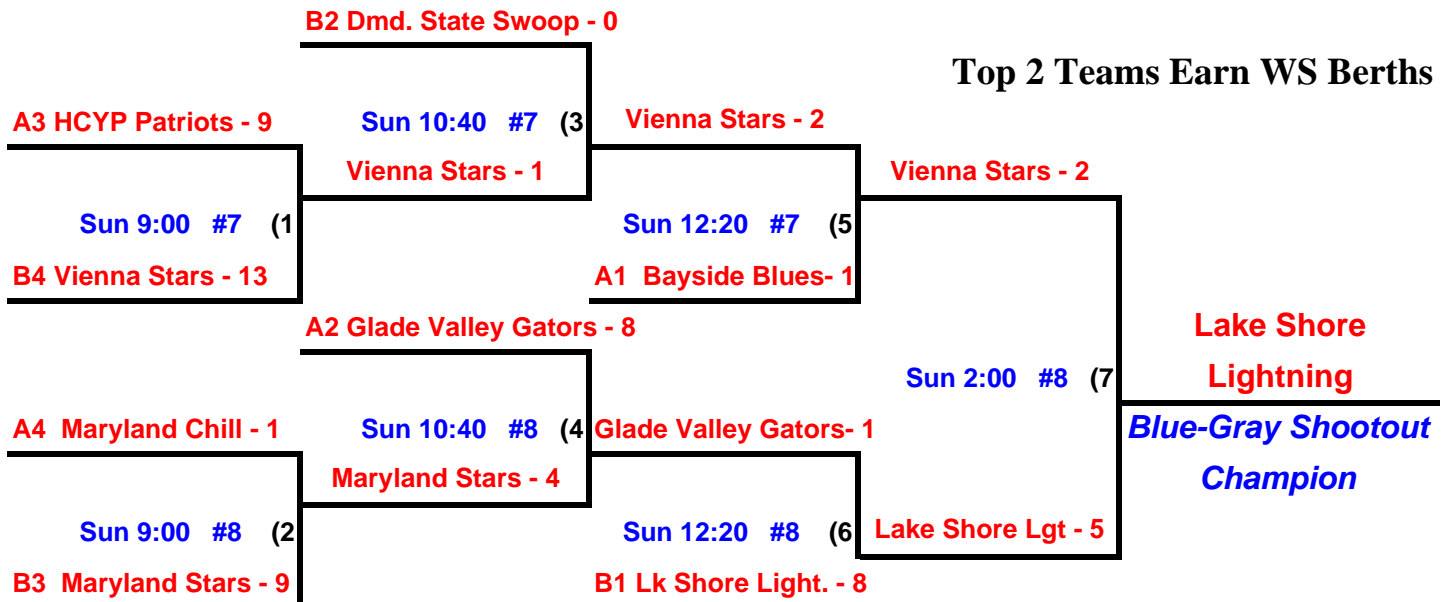

NSA Blue-Gray Summer Shootout - July 8-9, 2006

Rockburn Branch Park, Elkridge, Maryland

10 & Under POOL PLAY

Pool A

Bayside Blues
Glade Valley Gators
HCYP Patriots
Maryland Chill

Pool B

Diamond State Swoop
Lake Shore Lightning
Maryland Stars
Vienna Stars

POOL B

Day	Time			Field #
Sat	9:00	Maryland Stars - 2	Lake Shore Lightning - 2	8
Sat	10:40	Maryland Stars - 4	Diamond State Swoop - 6	8
Sat	12:20	Maryland Stars - 5	Vienna Stars - 1	8
Sat	2:00	Lake Shore Lightning - 2	Diamond State Swoop - 2	8
Sat	3:40	Lake Shore Lightning - 7	Vienna Stars - 6	8
Sat	5:20	Diamond State Swoop - 0	Vienna Stars - 2	8

10 & Under CHAMPIONSHIP PLAY

NSA Blue-Gray Summer Shootout Fairland Regional Park

July 8-9, 2006

12 & Under

Bayside Blues
Burtonsville Heat
Churchville Lightning

Fairfax Firebirds
Lady Orioles

Maryland Stars Red
Riviera Beach Spirit

Top 3 Teams Earn WS Berths

NSA Blue-Gray Summer Shootout

Fairland Regional Park

July 8-9, 2006

14 & Under

Arlington Sage
Ashburn Sh. Stars Gold
Brooklyn Park Blaze

HCYP Patriots Red
Maryland Stars
Maryland Xplosion