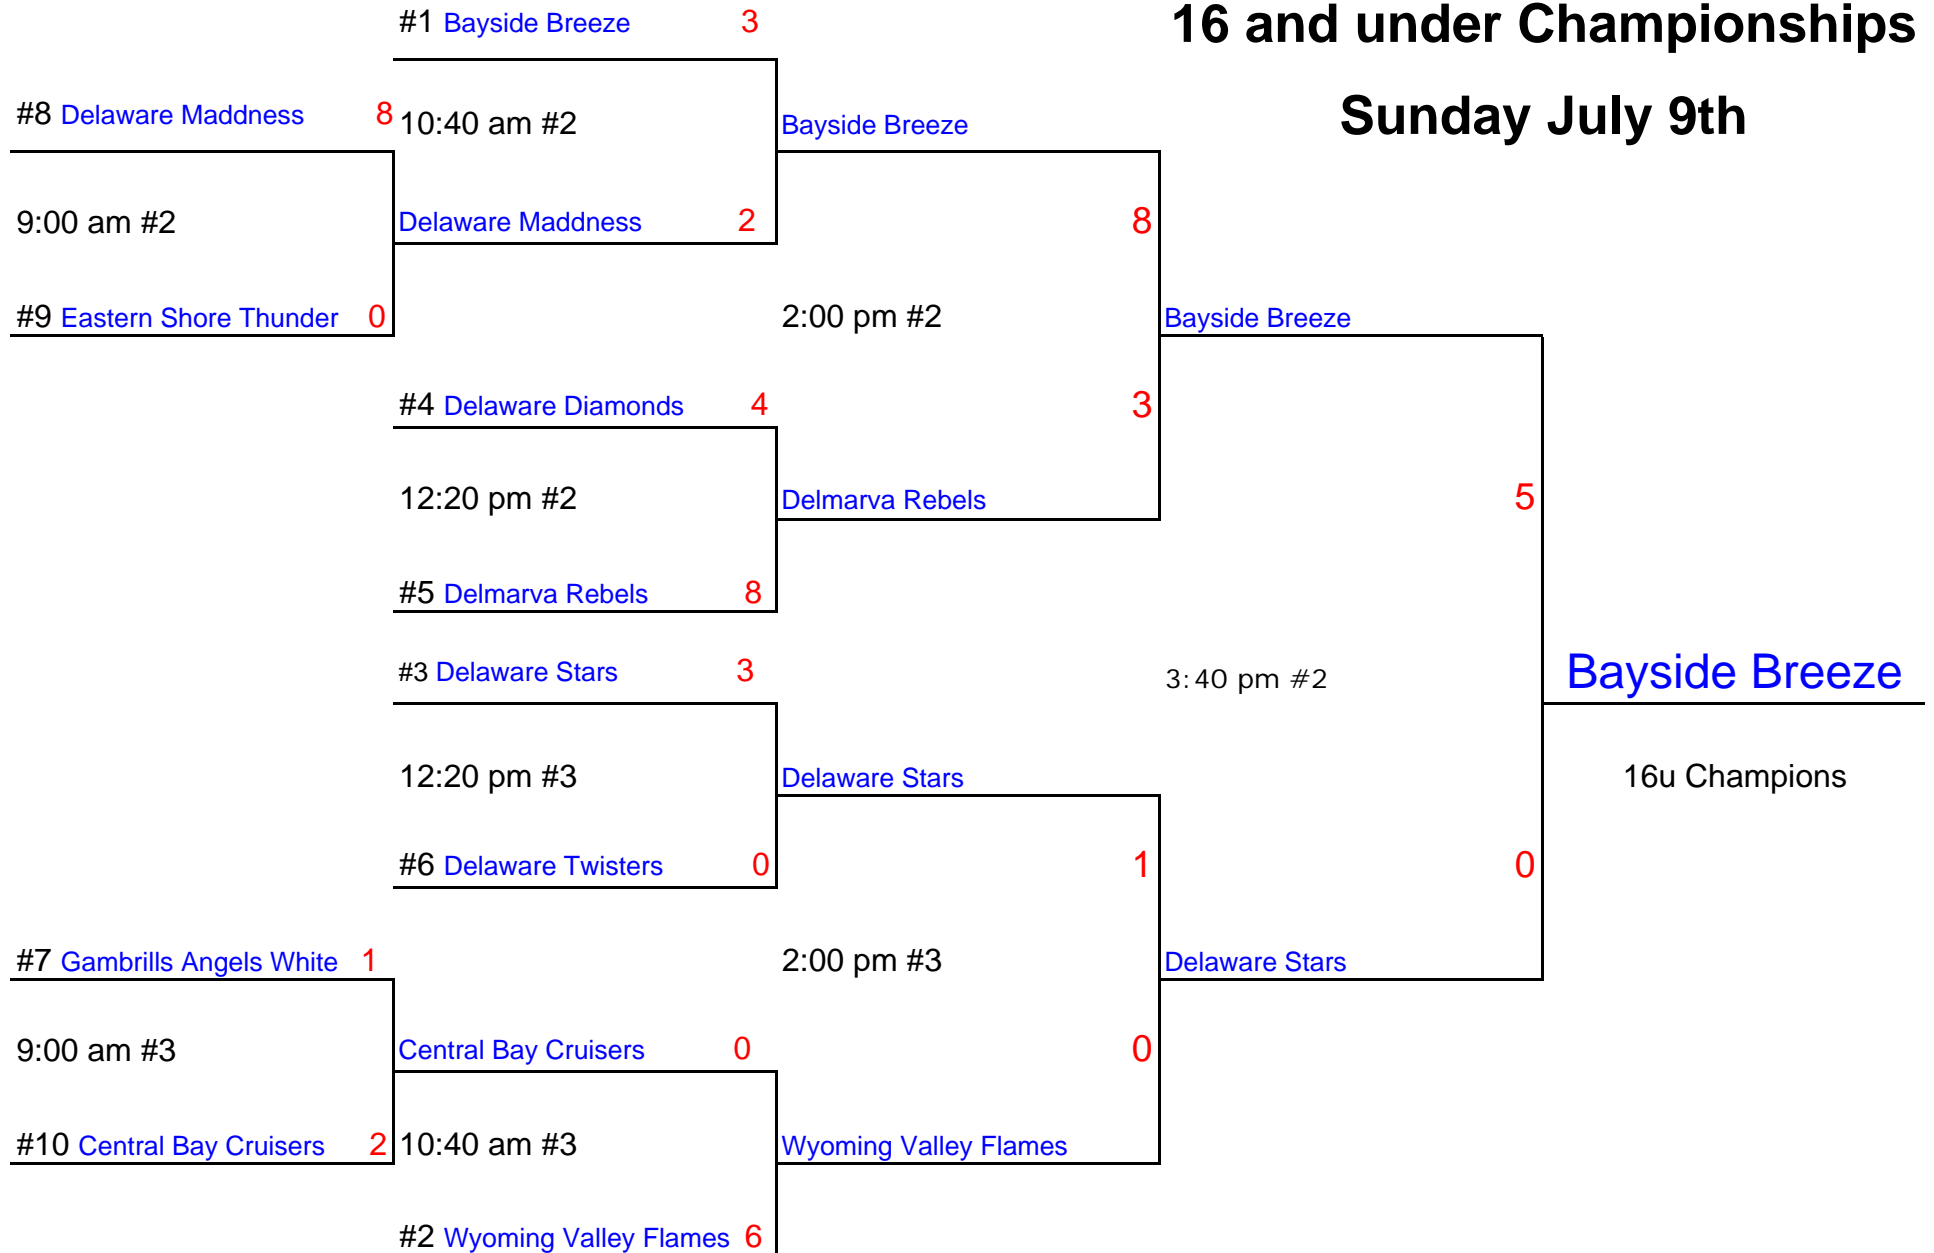

2006 LADY LIBERTY FAST PITCH CLASSIC

16 and under Championships

Sunday July 9th