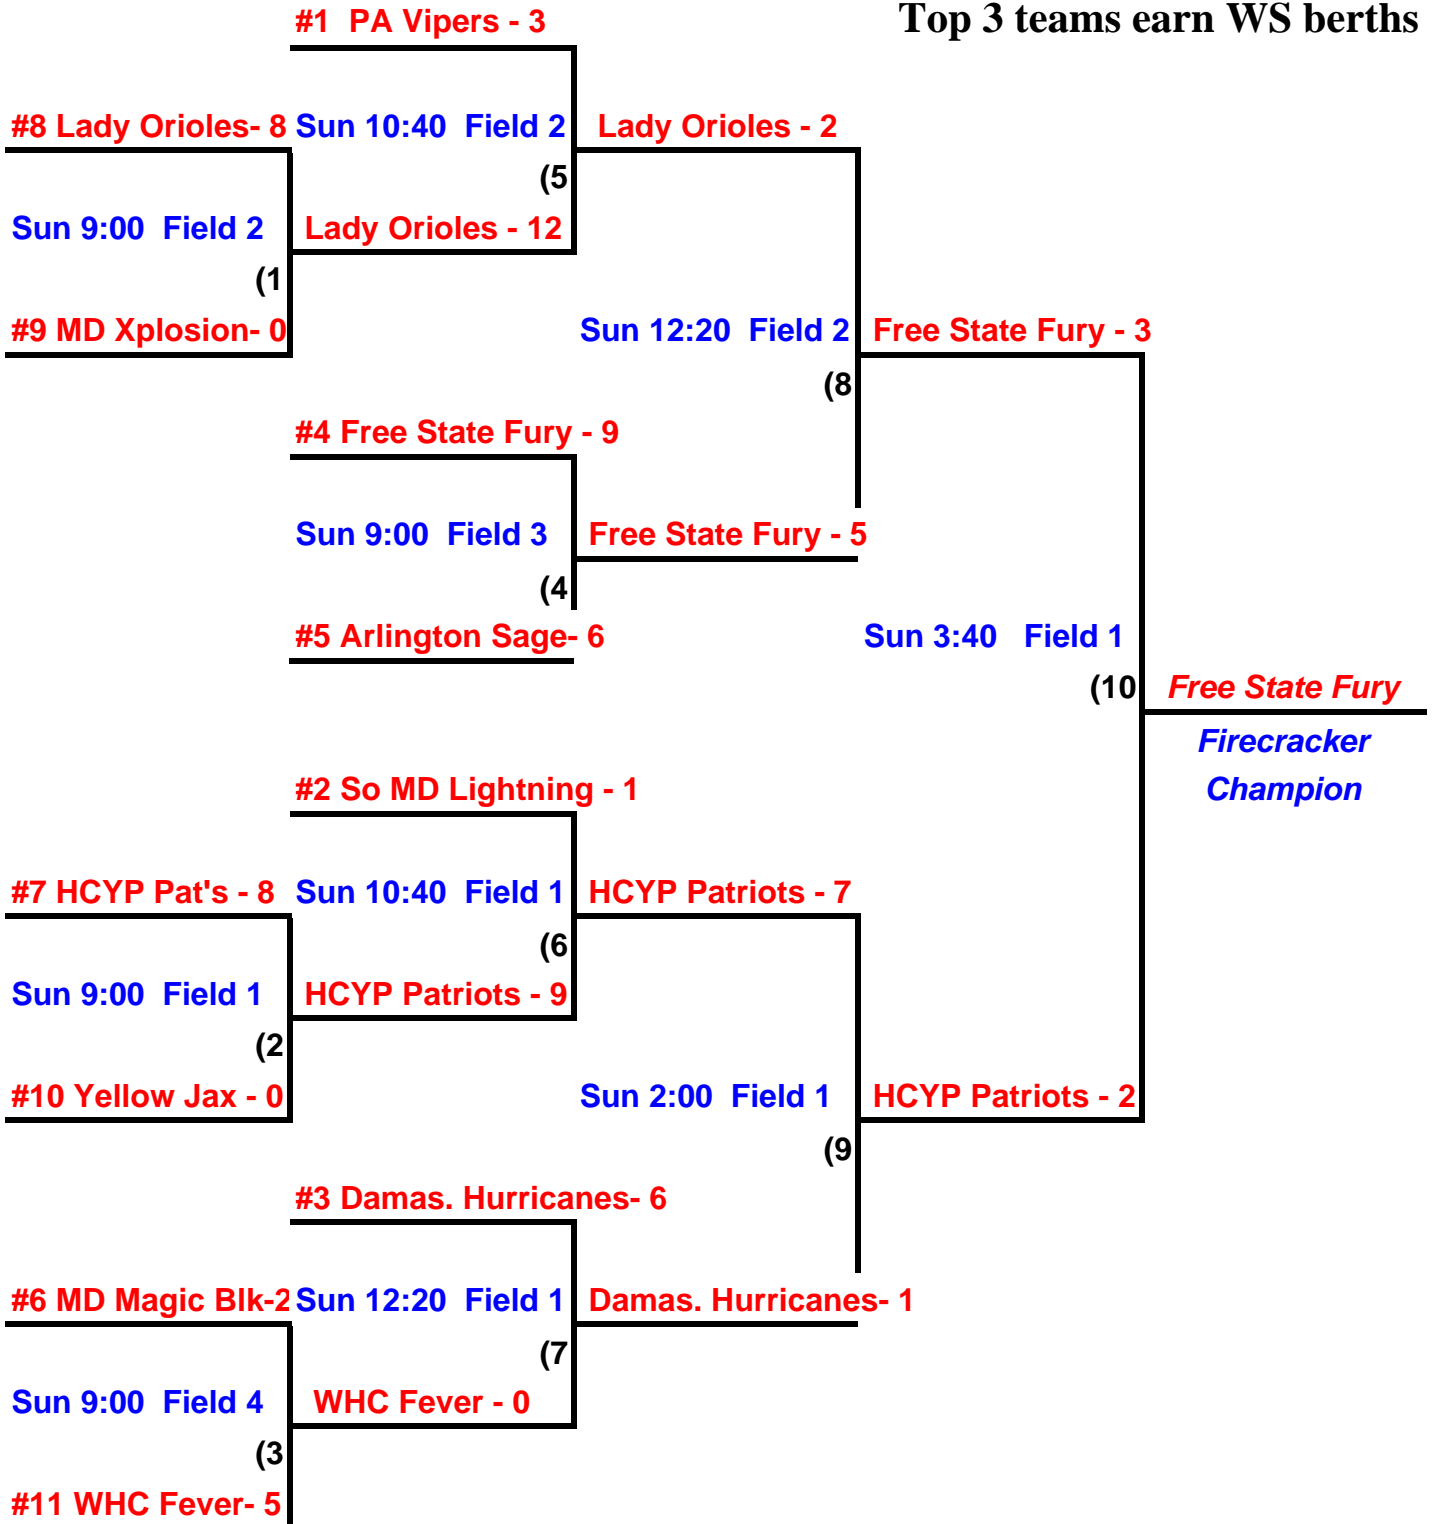

2006 NSA Howard County Firecracker

Rockburn Branch Park - Elkridge, MD

16 & Under POOL PLAY - Saturday, July 8

Teams

HCYP Patriots
Lady Orioles
PA Vipers
WHC Fever

Maryland Xplosion
Arlington Sage
Yellow Jackets
So. Maryland Lightning

Damascus Hurricanes
Maryland Magic Black
Free State Fury

Day	Time	Teams		Field #
Sat	11:00	HCYP Patriots - 3	Lady Orioles - 1	1
Sat	11:00	PA Vipers - 9	WHC Fever - 0	2
Sat	11:00	Maryland Xplosion - 3	Arlington Sage - 9	3
Sat	11:00	Yellow Jackets - 3	So. Maryland Lightning - 4	4
Sat	12:30	HCYP Patriots - 3	Damascus Hurricanes - 4	1
Sat	12:30	PA Vipers - 9	Maryland Magic Black - 1	2
Sat	12:30	Maryland Xplosion - 0	Free State Fury - 12	3
Sat	12:30	Arlington Sage - 12	Yellow Jackets - 3	4
Sat	3:30	Lady Orioles - 4	Damascus Hurricanes - 3	1
Sat	3:30	WHC Fever - 3	Maryland Magic Black - 4	2
Sat	3:30	PA Vipers - 4	Free State Fury - 1	3
Sat	3:30	Arlington Sage - 2	So. Maryland Lightning - 3	4
Sat	5:00	WHC Fever - 0	Damascus Hurricanes - 13	1
Sat	5:00	Maryland Xplosion - 5	Maryland Magic Black - 5	2
Sat	5:00	HCYP Patriots - 4	Free State Fury - 5	3
Sat	5:00	Lady Orioles - 3	So. Maryland Lightning - 5	4

NSA Howard County Firecracker
July 9, 2006

Rockburn Branch Park
Elkridge, Maryland

16 & Under
CHAMPIONSHIP PLAY

Top 3 teams earn WS berths

NSA Howard County Firecracker - July 8-9, 2006

Rockburn Branch Park - Elkridge, MD

POOL B

Day	Time			Field #
Sat	8:00	HCYP Patriots - 5	Heartbreakers Black - 10	3
Sat	8:00	Maryland Bombers - 1	Maryland Stars Red - 5	4
Sat	9:30	HCYP Patriots - 10	Maryland Bombers - 0	3
Sat	9:30	Heartbreakers Black - 8	Maryland Stars Red - 0	4
Sat	2:00	HCYP Patriots - 5	Maryland Stars Red - 2	3
Sat	2:00	Heartbreakers Black - 8	Maryland Bombers - 0	4