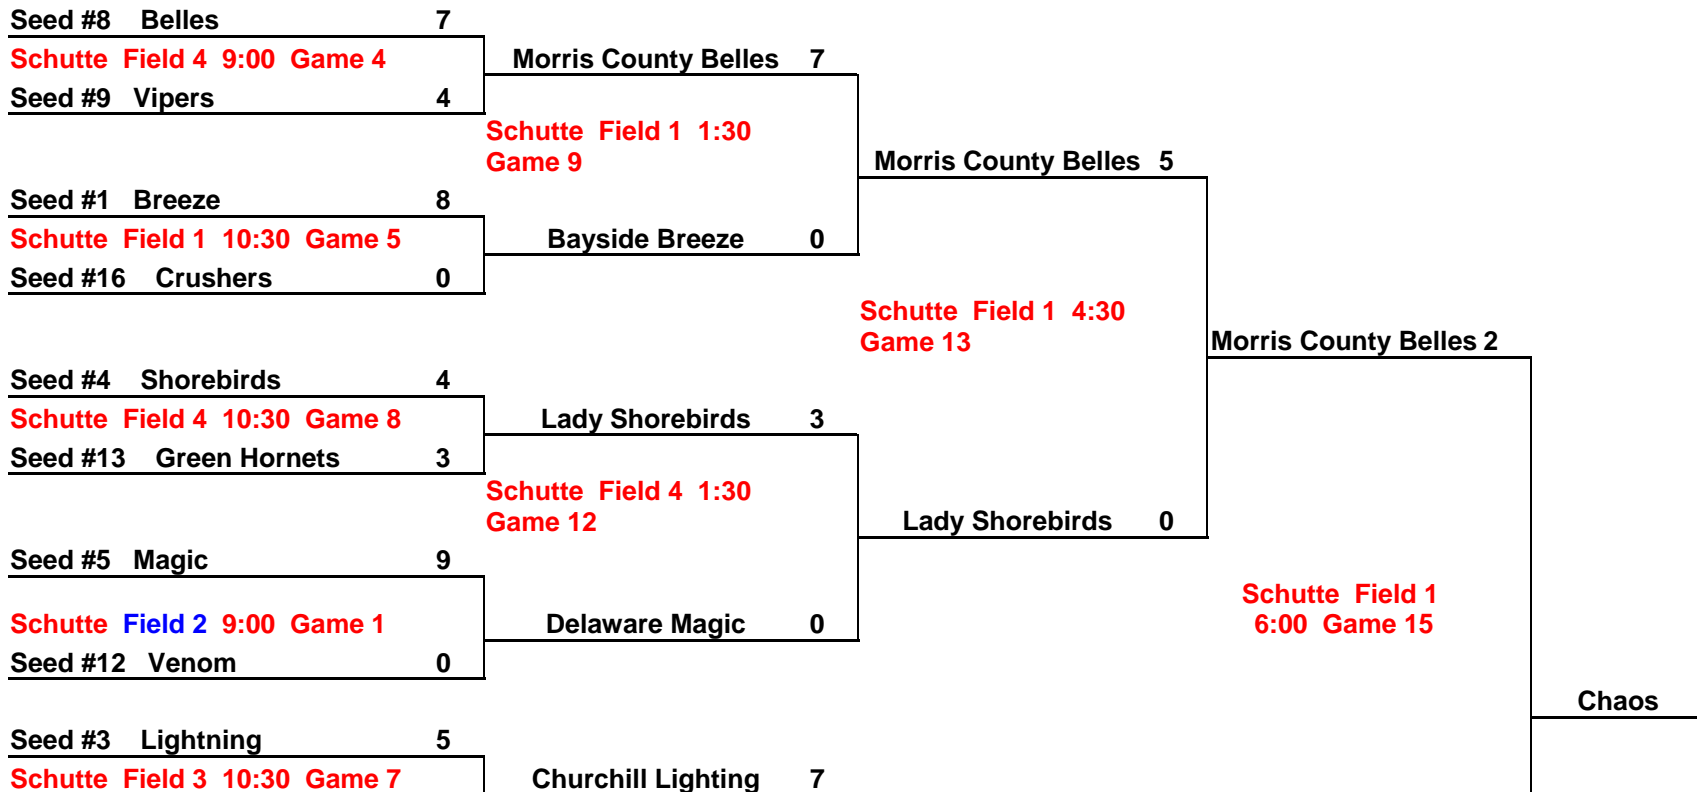

**2006 Delaware Magic NSA Tune Up  
14U Saturday Pool Play results**

	Field 1				Field 2				Field 3				Field 4			
Times																
9:00	Maddness	3	Rebels	2	Cruisers	4	Venom	1	Lightning	16	Crushers	0	Travellers	1	Shorebirds	2
10:30	Panthers	1	Breeze	6	Magic	4	Vipers	4	Belles	1	Green Hornets	1	Chaos	3	Cobras	1
12:00	Maddness	4	Venom	1	Cruisers	7	Rebels	4	Lightning	3	Shorebirds	3	Travellers	11	Crushers	0
1:30	Panthers	0	Vipers	10	Magic	13	Chaos	4	Belles	1	Breeze	3	Cobras	11	Green Hornets	3
3:00	Travellers	2	Venom	4	Lightning	6	Rebels	1	Cruisers	1	Shorebirds	7	Maddness	17	Crushers	1
4:30	Belles	5	Vipers	1	Magic	12	Panthers	1	Cobras	1	Breeze	3	Chaos	6	Green Hornets	0

**14U Sunday Baskets**

**2006 Delaware  
 Magic NSA Tune  
 Up 10U Sunday Bracketts  
 10U Saturday Pool Play results**

9:00	Diamonds	1	Magic	7
10:30	Travellers	5	Storm	17
12:00	Travellers	1	Diamonds	14
1:30	Magic	11	Storm	1
3:00	Diamonds	5	Storm	5
4:30	Magic	2	Travellers	6

**10U Sunday Bracketts**

**2006 Delaware Magic NSA Tune Up  
12U Saturday Pool Play results**

JV Field				Varsity Field				
9:00	Breeze	0	Magic	3	Cobras	3	Diamonds Black	9
10:30	Crushers	6	Dragons	5	Diamonds Teal	4	Orange Crush	4
12:00	Magic	7	Storm	3	Breeze	0	Cobras	7
1:30	Crushers	1	Diamonds Black	15	Diamonds Teal	16	Dragons	0
3:00	Cobras	5	Magic	8	Orange Crush	5	Storm	5
4:30	Crushers	0	Diamonds Teal	12	Breeze	1	Diamonds Black	2
6:00	Magic		Orange Crush		Dragons		Storm	

**16U Sunday Bracket**