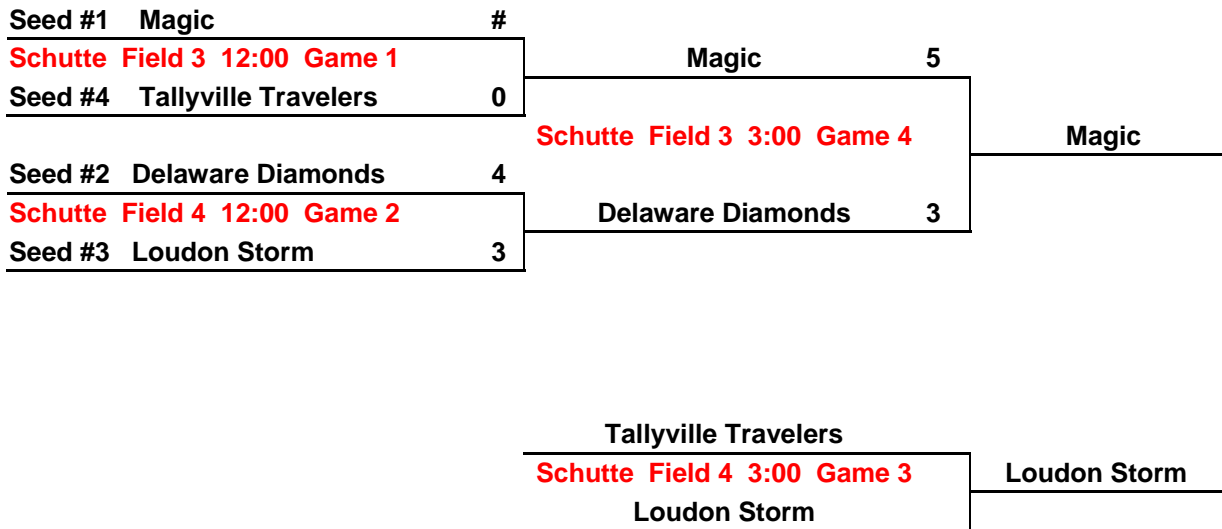

**2006 Delaware Magic NSA Tune Up  
14U Saturday Pool Play results**

	Field 1				Field 2				Field 3				Field 4			
Times																
9:00	Maddness	3	Rebels	2	Cruisers	4	Venom	1	Lightning	16	Crushers	0	Travellers	1	Shorebirds	2
10:30	Panthers	1	Breeze	6	Magic	4	Vipers	4	Belles	1	Green Hornets	1	Chaos	3	Cobras	1
12:00	Maddness	4	Venom	1	Cruisers	7	Rebels	4	Lightning	3	Shorebirds	3	Travellers	11	Crushers	0
1:30	Panthers	0	Vipers	10	Magic	13	Chaos	4	Belles	1	Breeze	3	Cobras	11	Green Hornets	3
3:00	Travellers	2	Venom	4	Lightning	6	Rebels	1	Cruisers	1	Shorebirds	7	Maddness	17	Crushers	1
4:30	Belles	5	Vipers	1	Magic	12	Panthers	1	Cobras	1	Breeze	3	Chaos	6	Green Hornets	0

**14U Sunday Baskets**

**2006 Delaware  
 Magic NSA Tune  
 Up 10U Sunday Bracketts  
 10U Saturday Pool Play results**

9:00	Diamonds	1	Magic	7
10:30	Travellers	5	Storm	17
12:00	Travellers	1	Diamonds	14
1:30	Magic	11	Storm	1
3:00	Diamonds	5	Storm	5
4:30	Magic	2	Travellers	6

**10U Sunday Bracketts**

**2006 Delaware Magic NSA Tune Up  
12U Saturday Pool Play results**

JV Field				Varsity Field				
9:00	Breeze	0	Magic	3	Cobras	3	Diamonds Black	9
10:30	Crushers	6	Dragons	5	Diamonds Teal	4	Orange Crush	4
12:00	Magic	7	Storm	3	Breeze	0	Cobras	7
1:30	Crushers	1	Diamonds Black	15	Diamonds Teal	16	Dragons	0
3:00	Cobras	5	Magic	8	Orange Crush	5	Storm	5
4:30	Crushers	0	Diamonds Teal	12	Breeze	1	Diamonds Black	2
6:00	Magic		Orange Crush		Dragons		Storm	

**16U Sunday Bracket**