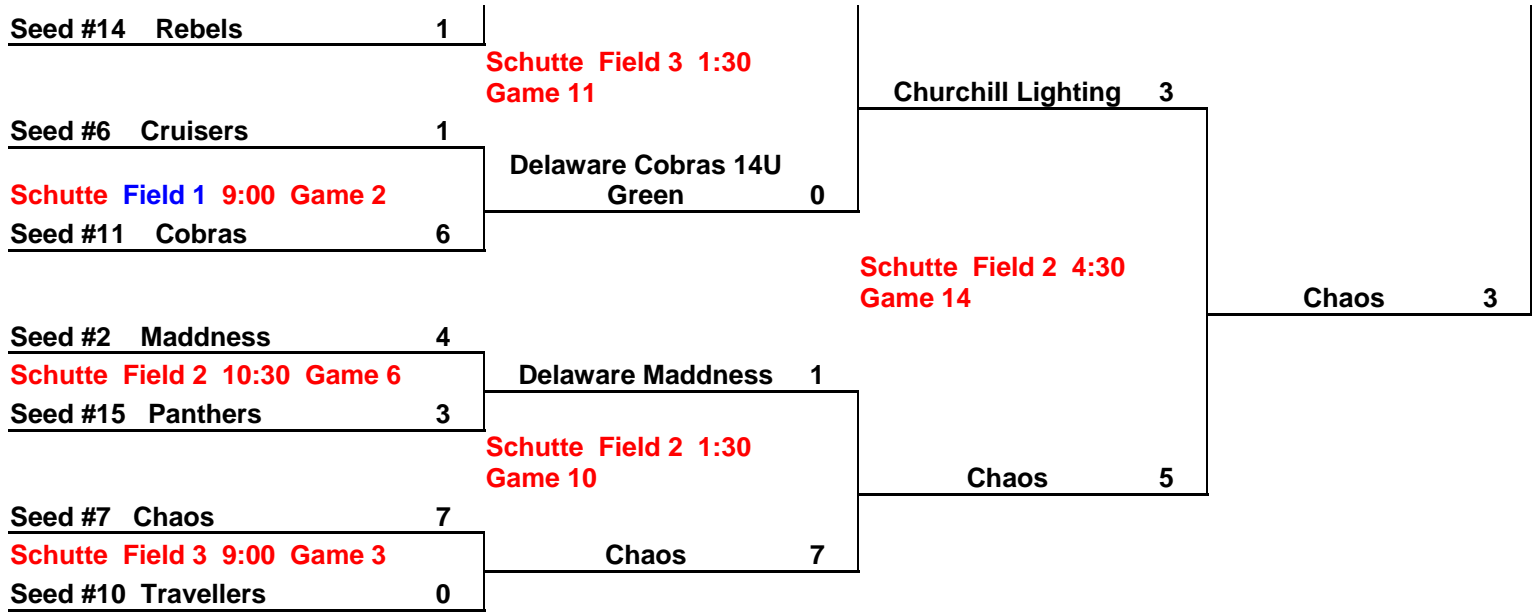

**2006 Delaware Magic NSA Tune Up  
14U Saturday Pool Play results**

	Field 1				Field 2				Field 3				Field 4			
Times																
9:00	Maddness	3	Rebels	2	Cruisers	4	Venom	1	Lightning	16	Crushers	0	Travellers	1	Shorebirds	2
10:30	Panthers	1	Breeze	6	Magic	4	Vipers	4	Belles	1	Green Hornets	1	Chaos	3	Cobras	1
12:00	Maddness	4	Venom	1	Cruisers	7	Rebels	4	Lightning	3	Shorebirds	3	Travellers	11	Crushers	0
1:30	Panthers	0	Vipers	10	Magic	13	Chaos	4	Belles	1	Breeze	3	Cobras	11	Green Hornets	3
3:00	Travellers	2	Venom	4	Lightning	6	Rebels	1	Cruisers	1	Shorebirds	7	Maddness	17	Crushers	1
4:30	Belles	5	Vipers	1	Magic	12	Panthers	1	Cobras	1	Breeze	3	Chaos	6	Green Hornets	0

**14U Sunday Baskets**

**2006 Delaware  
 Magic NSA Tune  
 Up 10U Sunday Bracketts  
 10U Saturday Pool Play results**

9:00	Diamonds	1	Magic	7
10:30	Travellers	5	Storm	17
12:00	Travellers	1	Diamonds	14
1:30	Magic	11	Storm	1
3:00	Diamonds	5	Storm	5
4:30	Magic	2	Travellers	6

**10U Sunday Bracketts**

**2006 Delaware Magic NSA Tune Up  
12U Saturday Pool Play results**

JV Field				Varsity Field				
9:00	Breeze	0	Magic	3	Cobras	3	Diamonds Black	9
10:30	Crushers	6	Dragons	5	Diamonds Teal	4	Orange Crush	4
12:00	Magic	7	Storm	3	Breeze	0	Cobras	7
1:30	Crushers	1	Diamonds Black	15	Diamonds Teal	16	Dragons	0
3:00	Cobras	5	Magic	8	Orange Crush	5	Storm	5
4:30	Crushers	0	Diamonds Teal	12	Breeze	1	Diamonds Black	2
6:00	Magic		Orange Crush		Dragons		Storm	