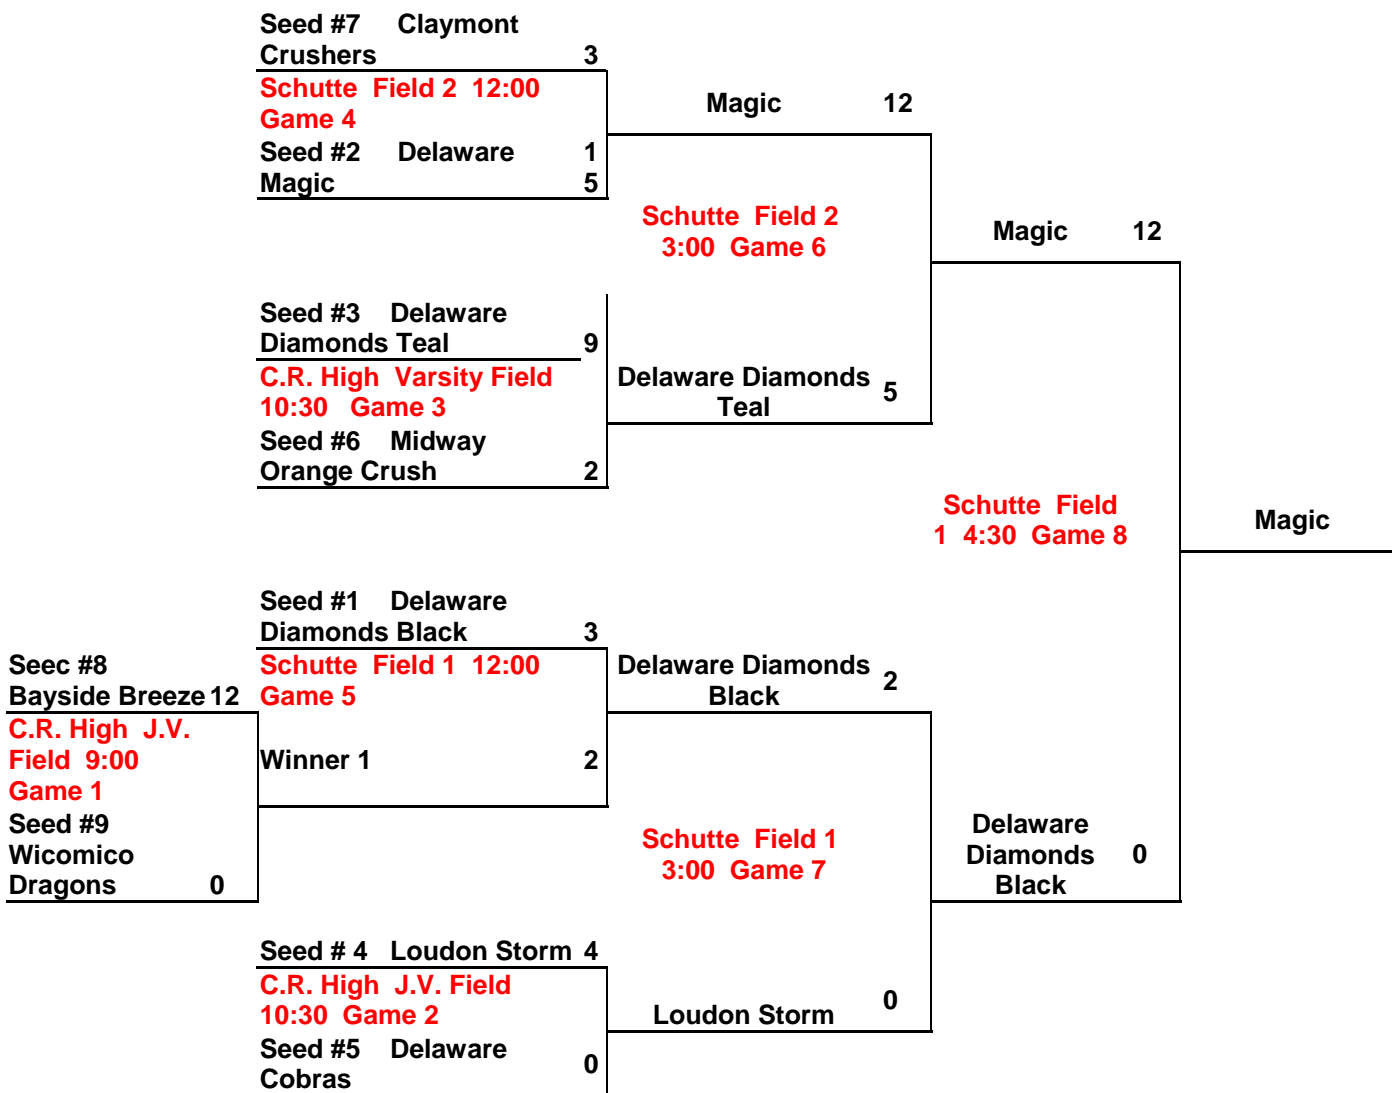

**2006 Delaware Magic NSA Tune Up  
14U Saturday Pool Play results**

	Field 1				Field 2				Field 3				Field 4			
Times																
9:00	Maddness	3	Rebels	2	Cruisers	4	Venom	1	Lightning	16	Crushers	0	Travellers	1	Shorebirds	2
10:30	Panthers	1	Breeze	6	Magic	4	Vipers	4	Belles	1	Green Hornets	1	Chaos	3	Cobras	1
12:00	Maddness	4	Venom	1	Cruisers	7	Rebels	4	Lightning	3	Shorebirds	3	Travellers	11	Crushers	0
1:30	Panthers	0	Vipers	10	Magic	13	Chaos	4	Belles	1	Breeze	3	Cobras	11	Green Hornets	3
3:00	Travellers	2	Venom	4	Lightning	6	Rebels	1	Cruisers	1	Shorebirds	7	Maddness	17	Crushers	1
4:30	Belles	5	Vipers	1	Magic	12	Panthers	1	Cobras	1	Breeze	3	Chaos	6	Green Hornets	0

**10U Sunday Bracketts**

**2006 Delaware Magic NSA Tune Up  
12U Saturday Pool Play results**

JV Field				Varsity Field				
9:00	Breeze	0	Magic	3	Cobras	3	Diamonds Black	9
10:30	Crushers	6	Dragons	5	Diamonds Teal	4	Orange Crush	4
12:00	Magic	7	Storm	3	Breeze	0	Cobras	7
1:30	Crushers	1	Diamonds Black	15	Diamonds Teal	16	Dragons	0
3:00	Cobras	5	Magic	8	Orange Crush	5	Storm	5
4:30	Crushers	0	Diamonds Teal	12	Breeze	1	Diamonds Black	2
6:00	Magic		Orange Crush		Dragons		Storm	

**2006 Delaware  
Magic NSA  
Tune Up**

**12U Sunday Bracket**

**2006 Delaware Magic NSA Tune Up  
16U Saturday Pool Play results**

9:00	Cobras	1	Magic	5
10:30	Dynamite	8	Spirit	0
12:00	Magic	13	Lightning	0
1:30	Cobras	8	Dynamite	0
3:00	Lightning	0	Spirit	12
4:30	Magic	10	Dynamite	0
6:00	Cobras	11	Lightning	0
7:30	Magic		Spirit	

**16U Sunday Bracket**