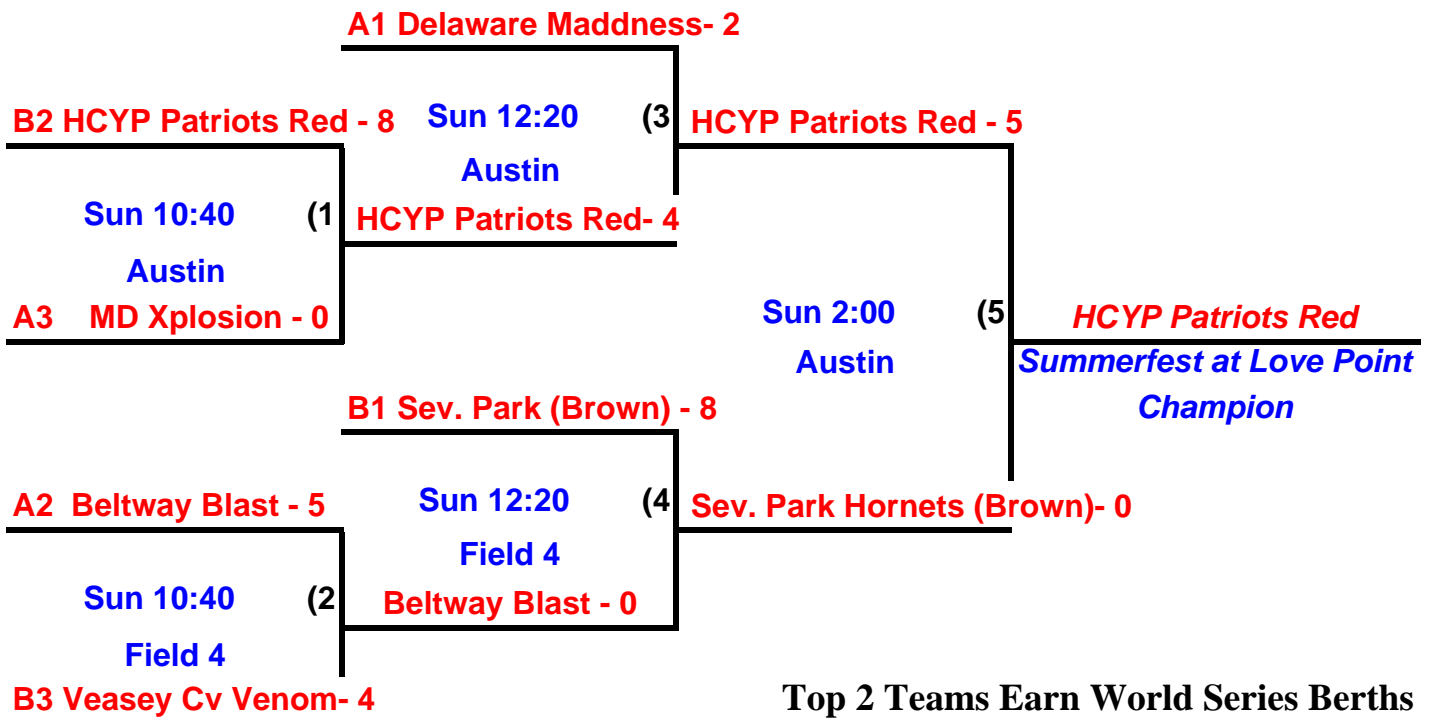

14 & Under POOL PLAY

<u>Pool A</u>	<u>Pool B</u>
Beltway Blast	HCYP Patriots Red
Delaware Maddness	Severna Park Hornets (Brown)
Maryland Xplosion	Veasey Cove Venom

Day	Time	Teams		Field #
Sat	9:00	Maryland Xplosion - 0	Beltway Blast - 2	4
Sat	9:00	HCYP Patriots Red - 0	Severna Park Hornets - 8	KIHS
Sat	10:40	Maryland Xplosion - 1	Delaware Maddness - 11	4
Sat	10:40	HCYP Patriots Red - 6	Veasey Cove Venom - 5	KIHS
Sat	12:20	Beltway Blast - 5	Delaware Maddness - 14	4
Sat	12:20	Severna Park Hornets - 14	Veasey Cove Venom - 1	KIHS
Sat	2:00	Beltway Blast - 1	HCYP Patriots Red - 9	4
Sat	2:00	Maryland Xplosion - 3	Severna Park Hornets - 1	KIHS
Sat	3:40	Delaware Maddness - 8	Veasey Cove Venom - 3	4

14 & Under CHAMPIONSHIP PLAY

Top 2 Teams Earn World Series Berths

NSA Summerfest at Love Point

Old Love Point Park

16 & Under

Arlington Sage **Eastern Shore Thunder** **Delmarva Rebels** **Maryland Xplosion**
Chesapeake City Smash **Gambrills Angels Green** **HCYP Patriots** **Maryland Stars Black**
Delaware Maddness **Gambrills Angels White**

Day	Time			Field #
Sat	9:00	Gambrills Angels White - 1	HCYP Patriots - 2	Austin
Sat	9:00	Gambrills Angels Green - 0	Maryland Stars Black - 6	2
Sat	9:00	Arlington Sage - 8	Maryland Xplosion - 0	3
Sat	10:40	Gambrills Angels White - 0	Chesapeake City Smash - 8	Austin
Sat	10:40	Gambrills Angels Green - 6	Delaware Maddness - 2	2
Sat	10:40	Delmarva Rebels - 12	Eastern Shore Thunder - 0	3
Sat	12:20	HCYP Patriots - 8	Chesapeake City Smash - 2	Austin
Sat	12:20	Maryland Stars Black - 11	Delaware Maddness - 0	2
Sat	12:20	Arlington Sage - 10	Eastern Shore Thunder - 2	3
Sat	2:00	HCYP Patriots - 7	Gambrills Angels Green - 5	Austin
Sat	2:00	Gambrills Angels White - 9	Maryland Xplosion - 5	2
Sat	2:00	Arlington Sage - 3	Delmarva Rebels - 8	3
Sat	3:40	Chesapeake City Smash - 18	Eastern Shore Thunder - 0	Austin
Sat	3:40	Maryland Xplosion - 3	Delaware Maddness - 3	2
Sat	3:40	Maryland Stars Black - 7	Delmarva Rebels - 2	3