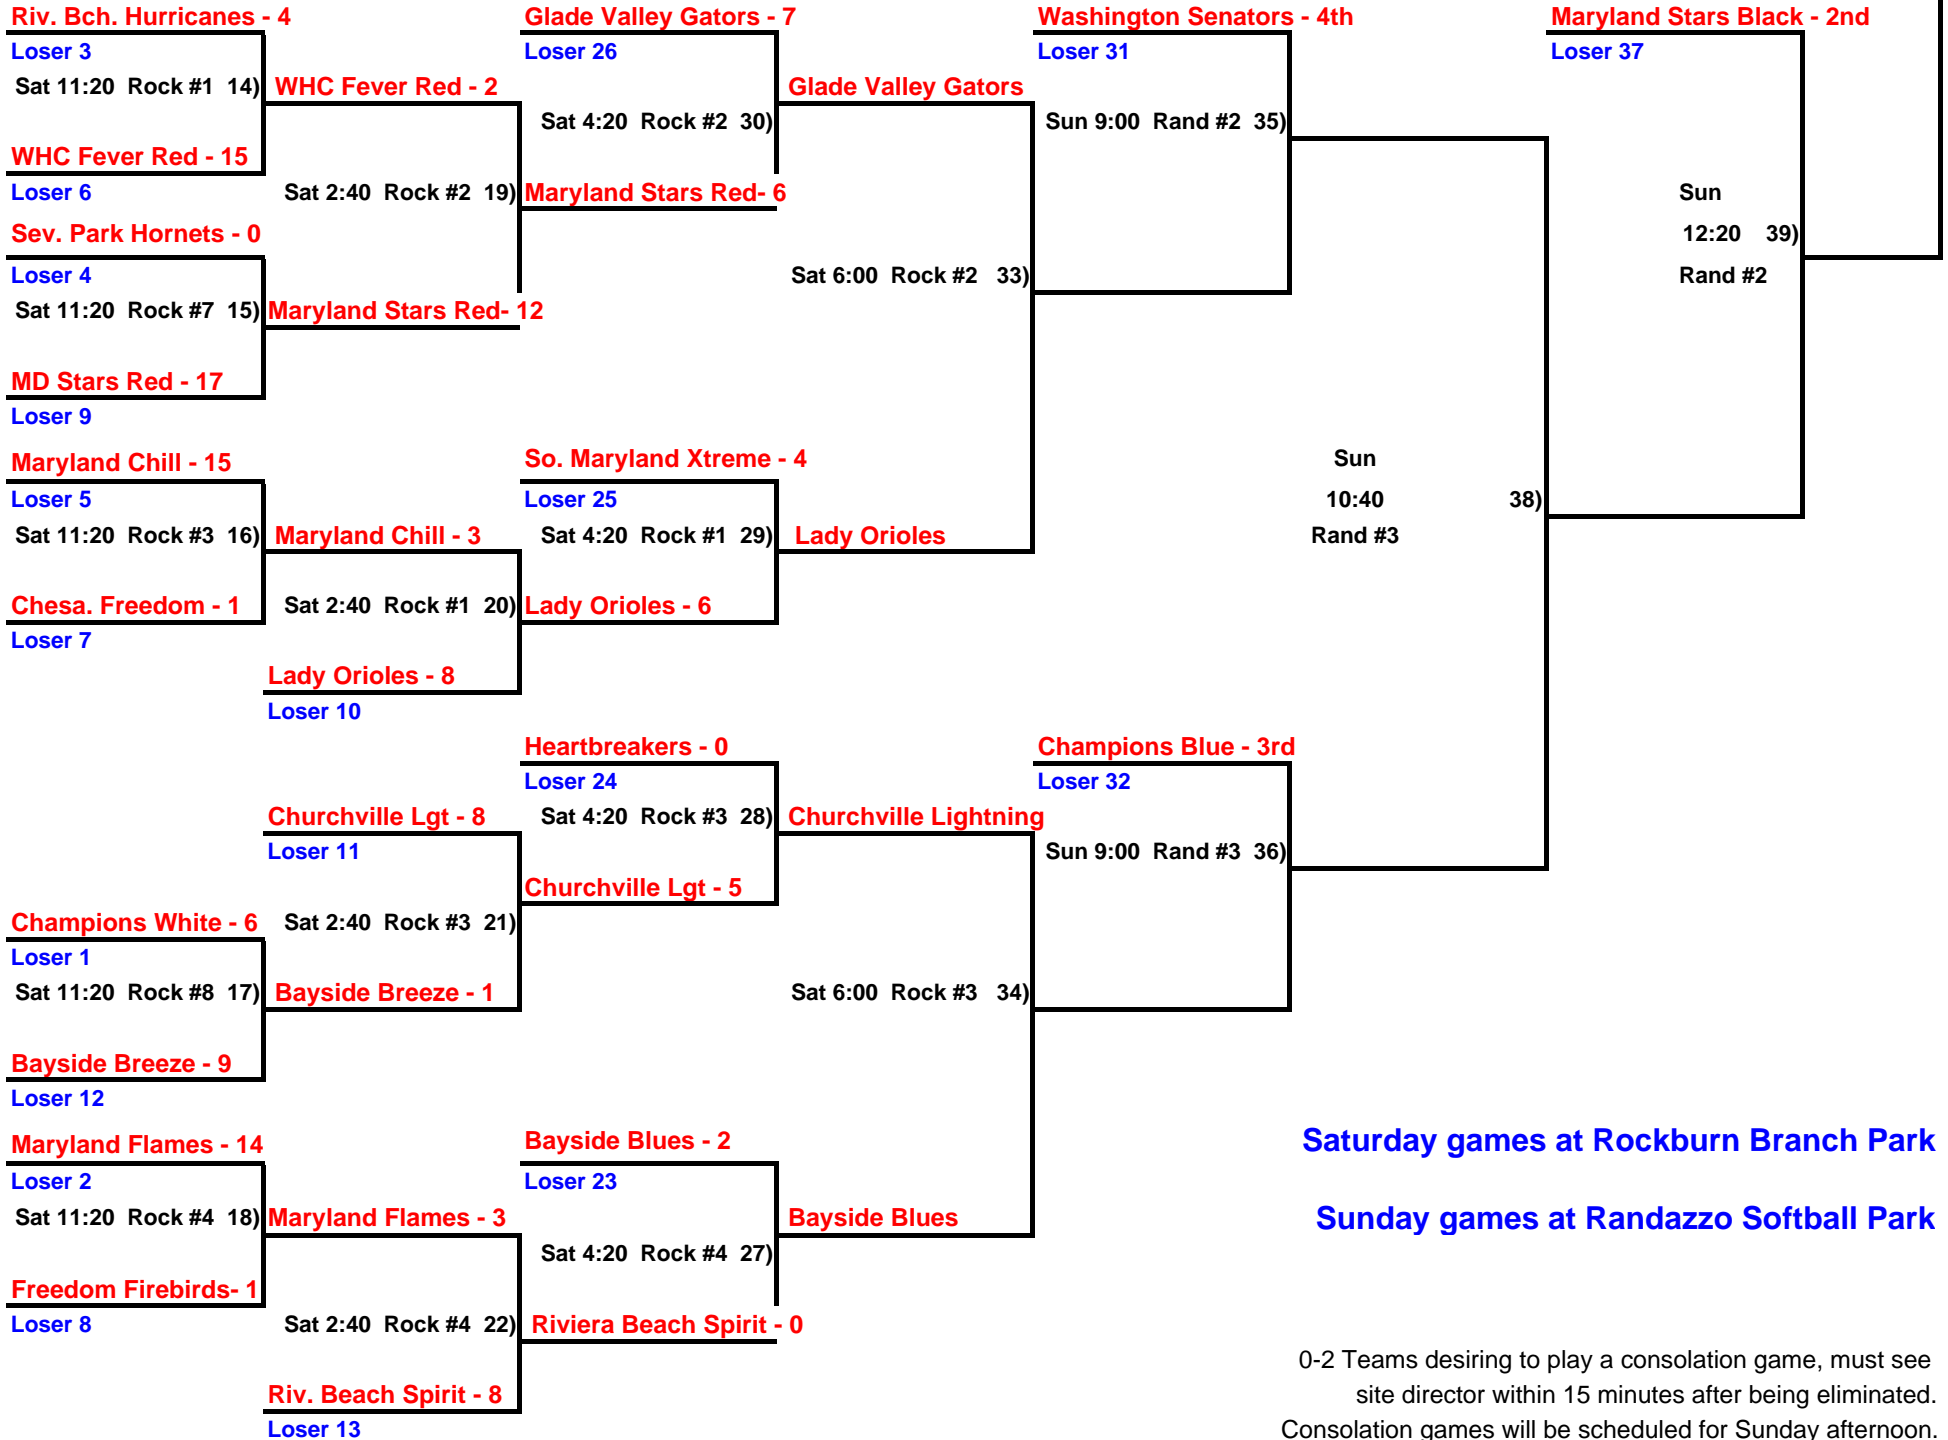

2006 Maryland State Championships

12 & Under Losers' Bracket