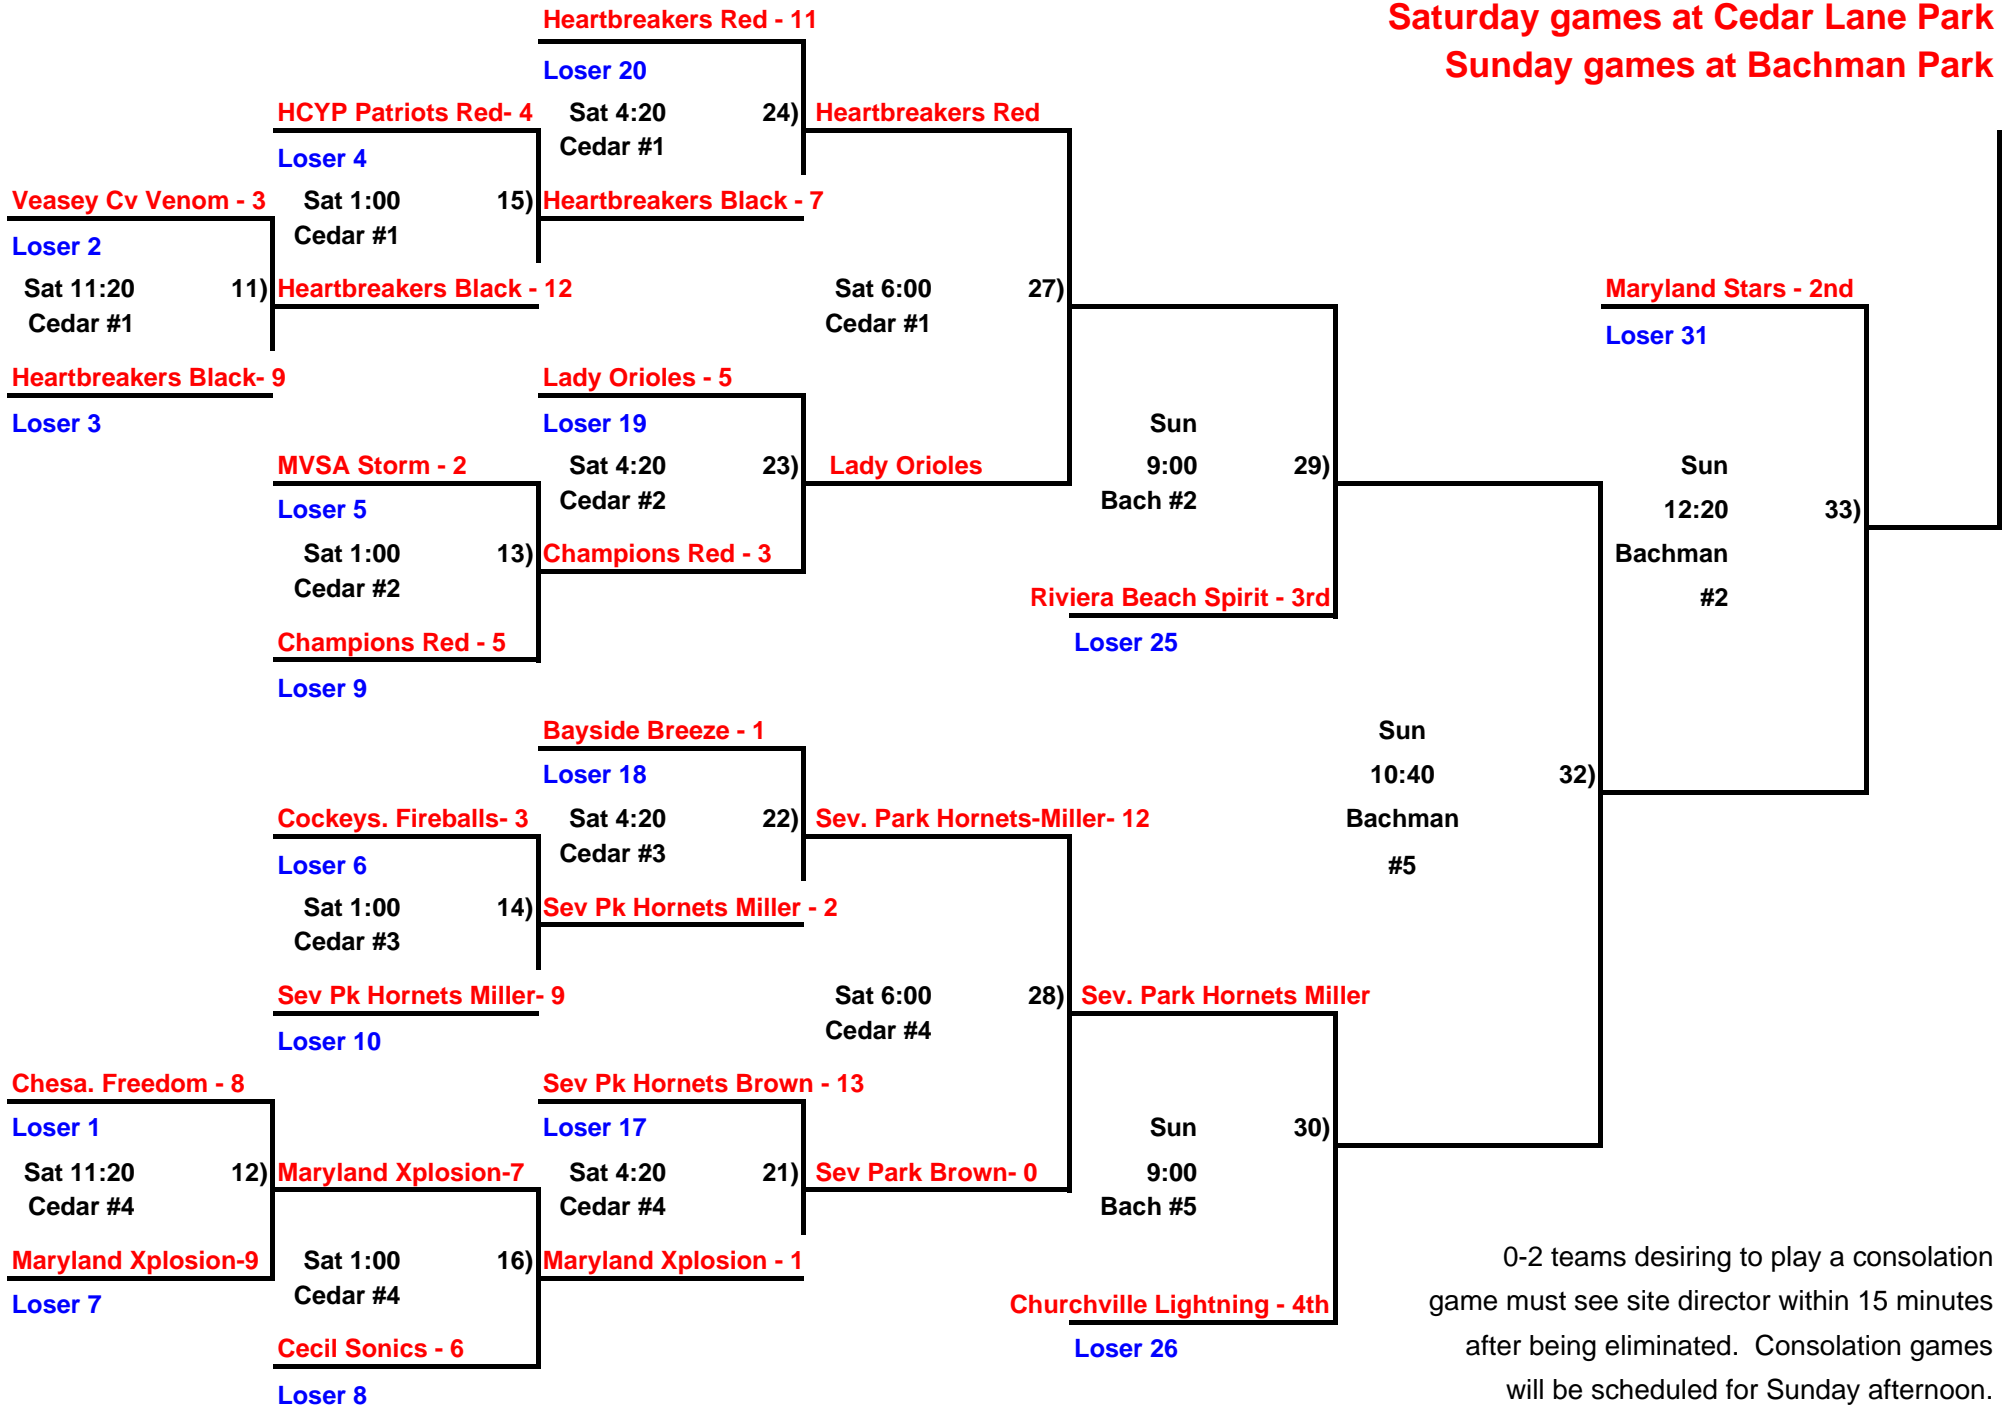

2006 Maryland State Championship

14 & Under Losers' Bracket

Saturday games at Cedar Lane Park
Sunday games at Bachman Park

0-2 teams desiring to play a consolation game must see site director within 15 minutes after being eliminated. Consolation games will be scheduled for Sunday afternoon.