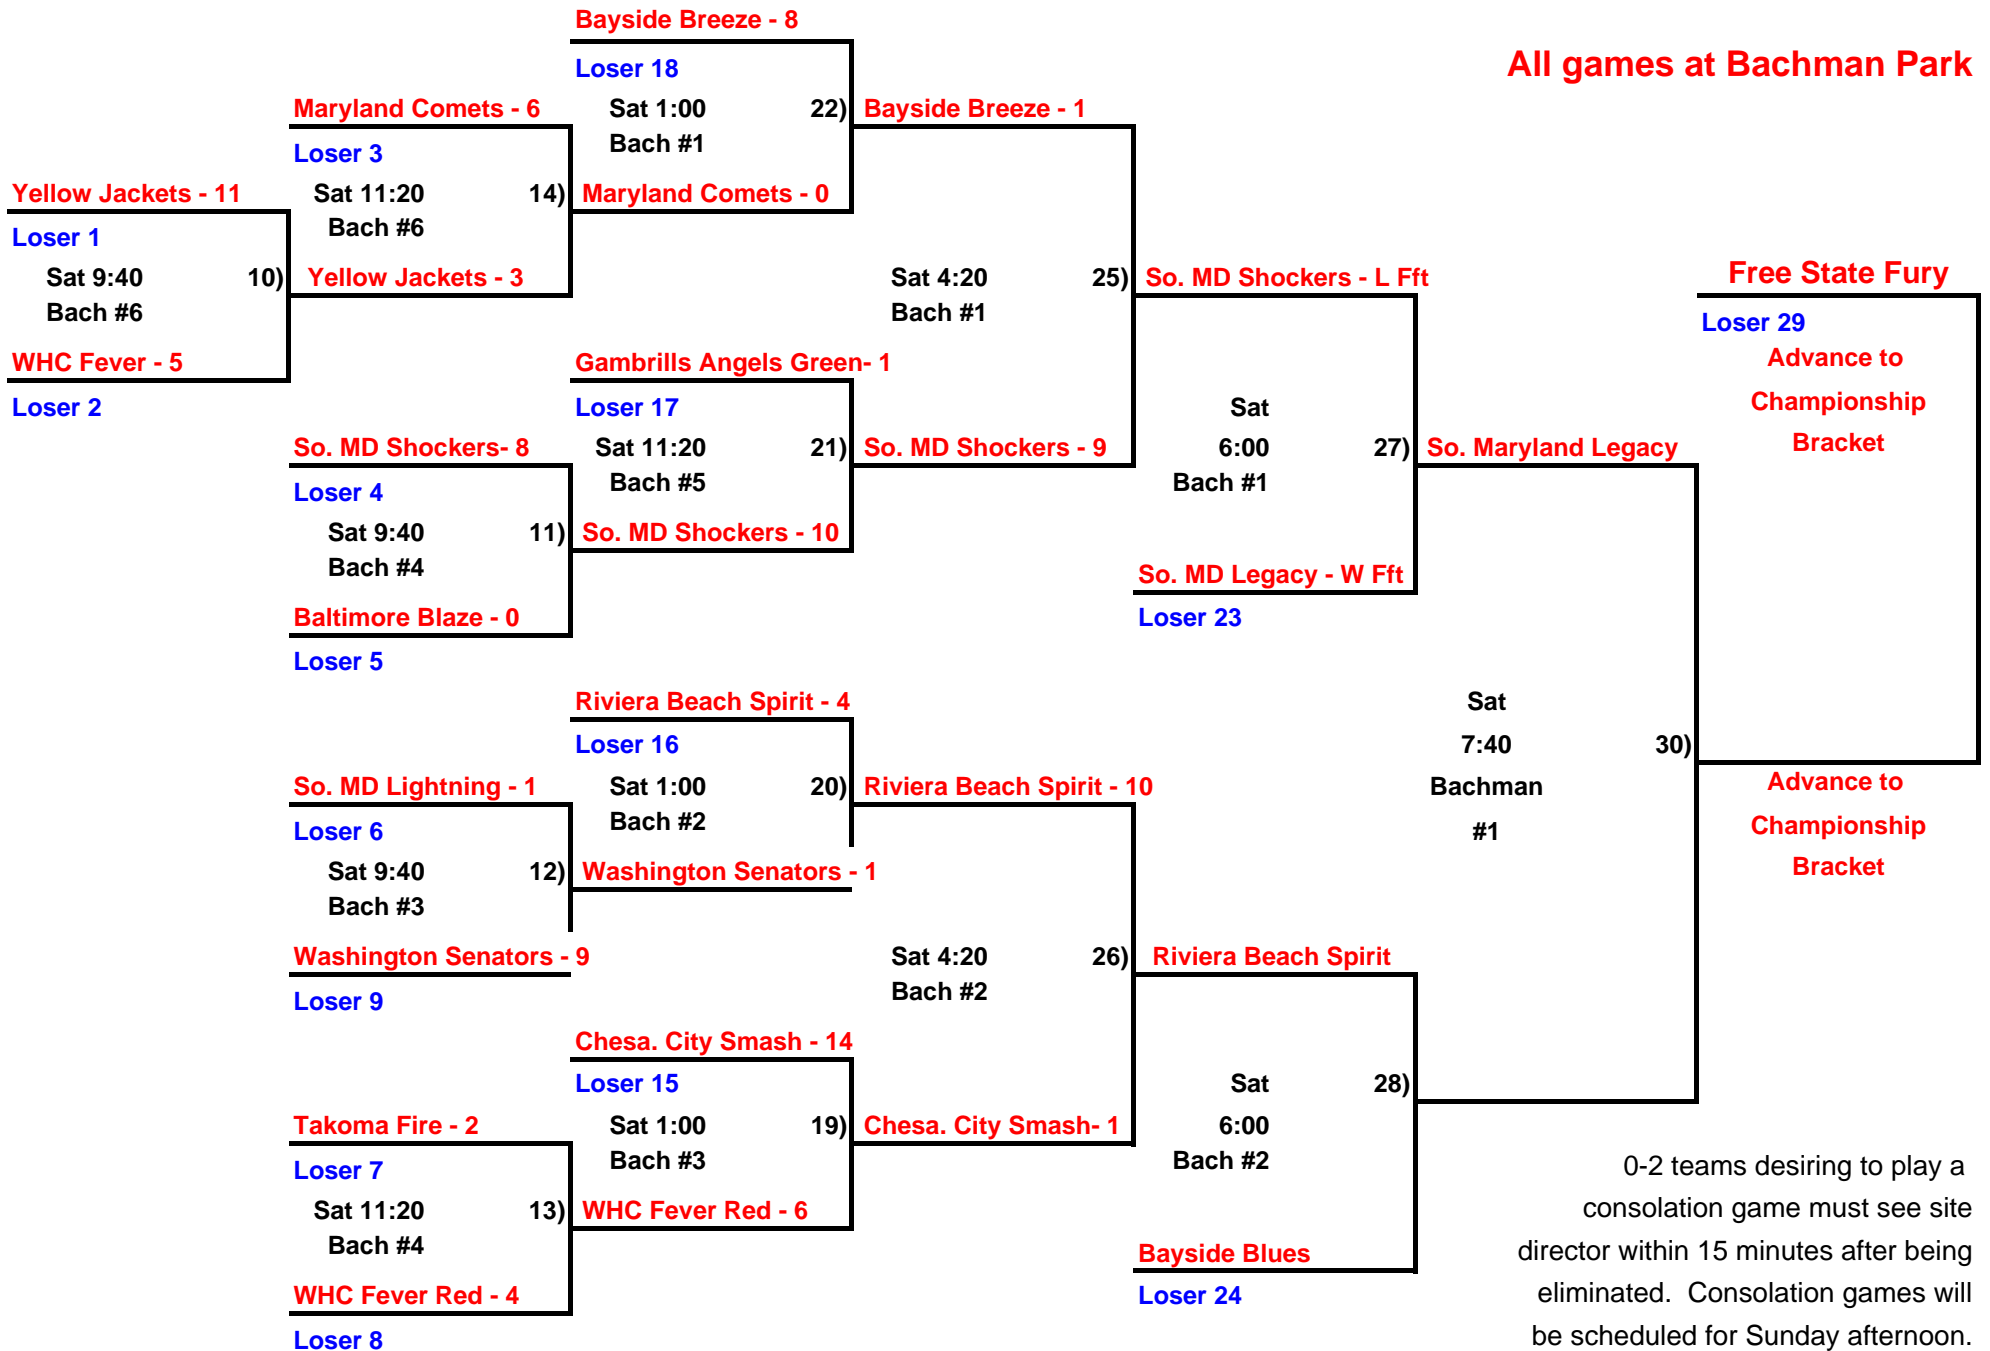

2006 Maryland State Championship

16U Winners' Bracket - Red Division

All games at Bachman Park

Top 10 Teams Earn WS Berth

2006 Maryland State Championship

16U Losers' Bracket - Red Division

All games at Bachman Park

16U Winners' Bracket - Black Division

Maryland Magic Black - L Fft

**Friday & Sunday games at Bachman Park
Sat games at Bachman Park &
Centennial Park West**