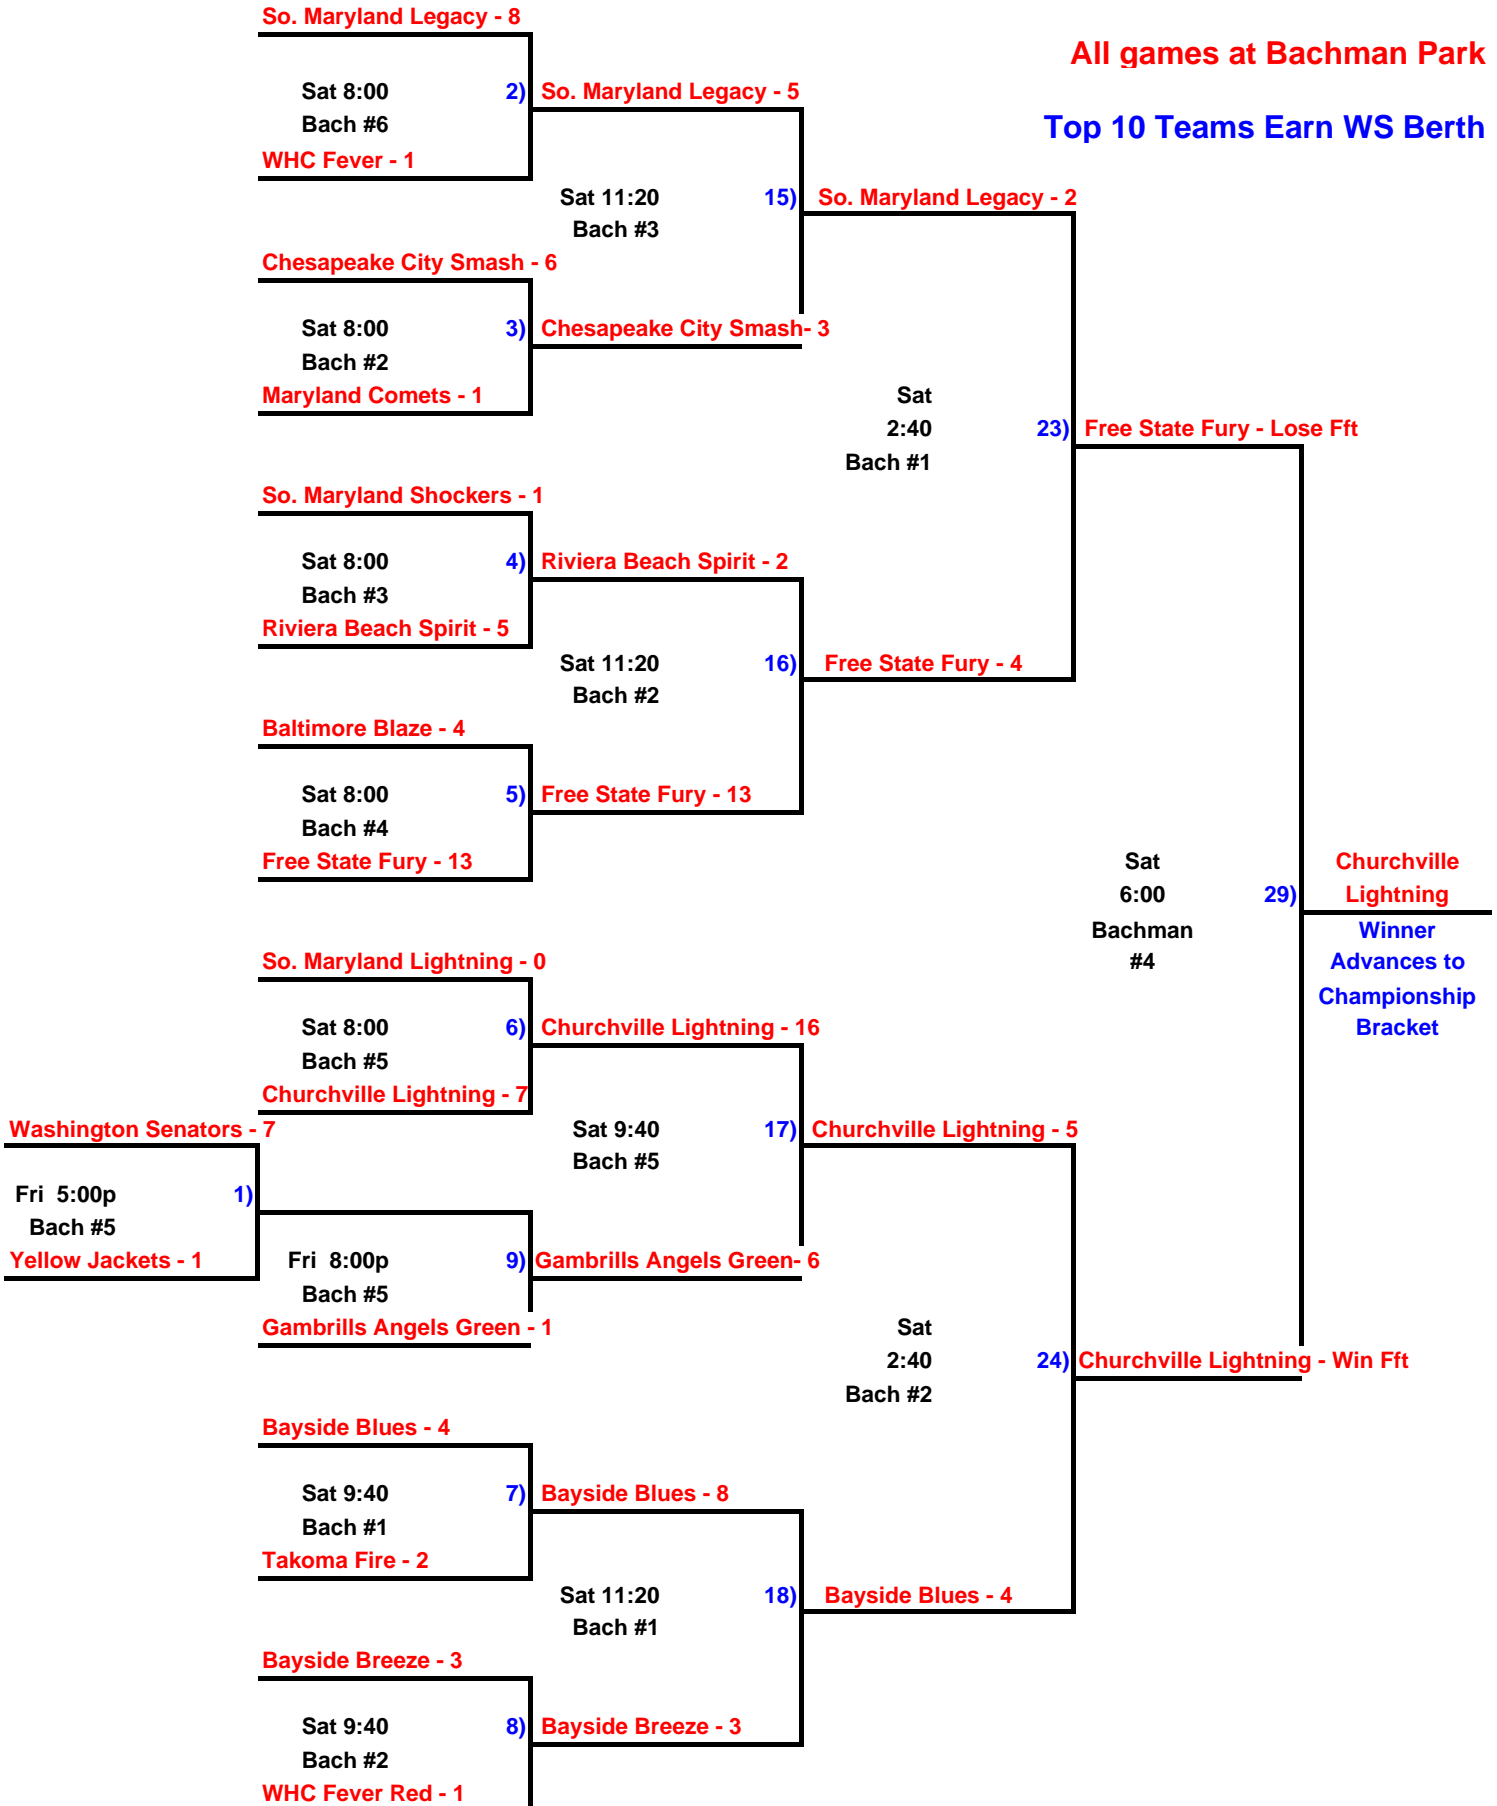

2006 Maryland State Championship

16U Winners' Bracket - Red Division

All games at Bachman Park

Top 10 Teams Earn WS Berth

2006 Maryland State Championship

16U Losers' Bracket - Red Division

All games at Bachman Park