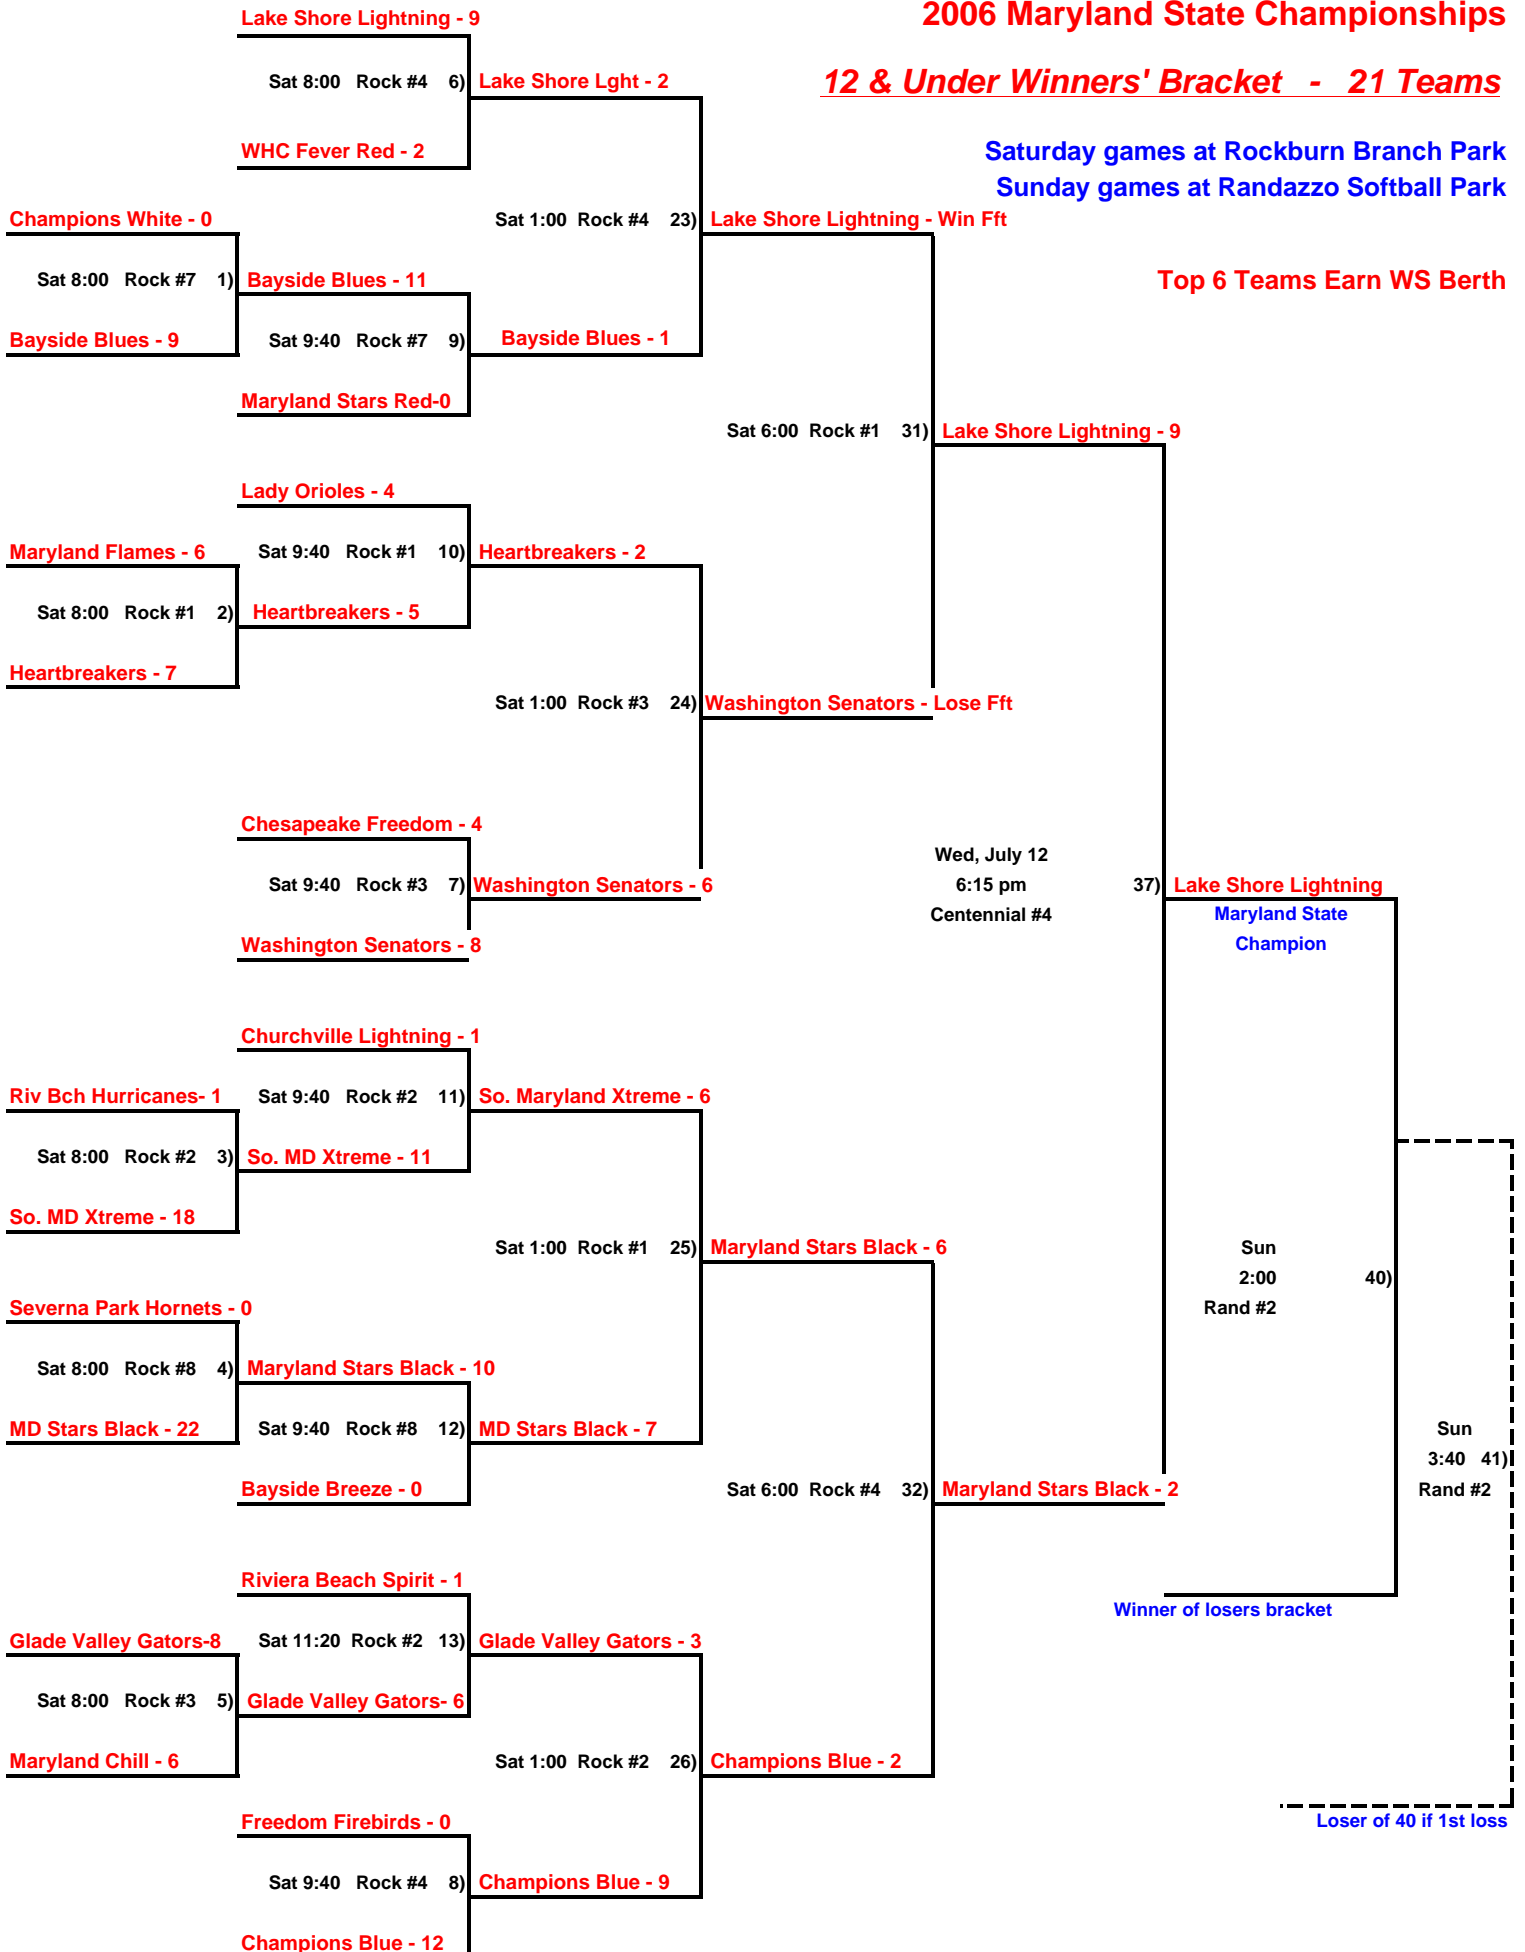

2006 Maryland State Championships

12 & Under Winners' Bracket - 21 Teams

Saturday games at Rockburn Branch Park
Sunday games at Randazzo Softball Park

Top 6 Teams Earn WS Berth

2006 Maryland State Championships