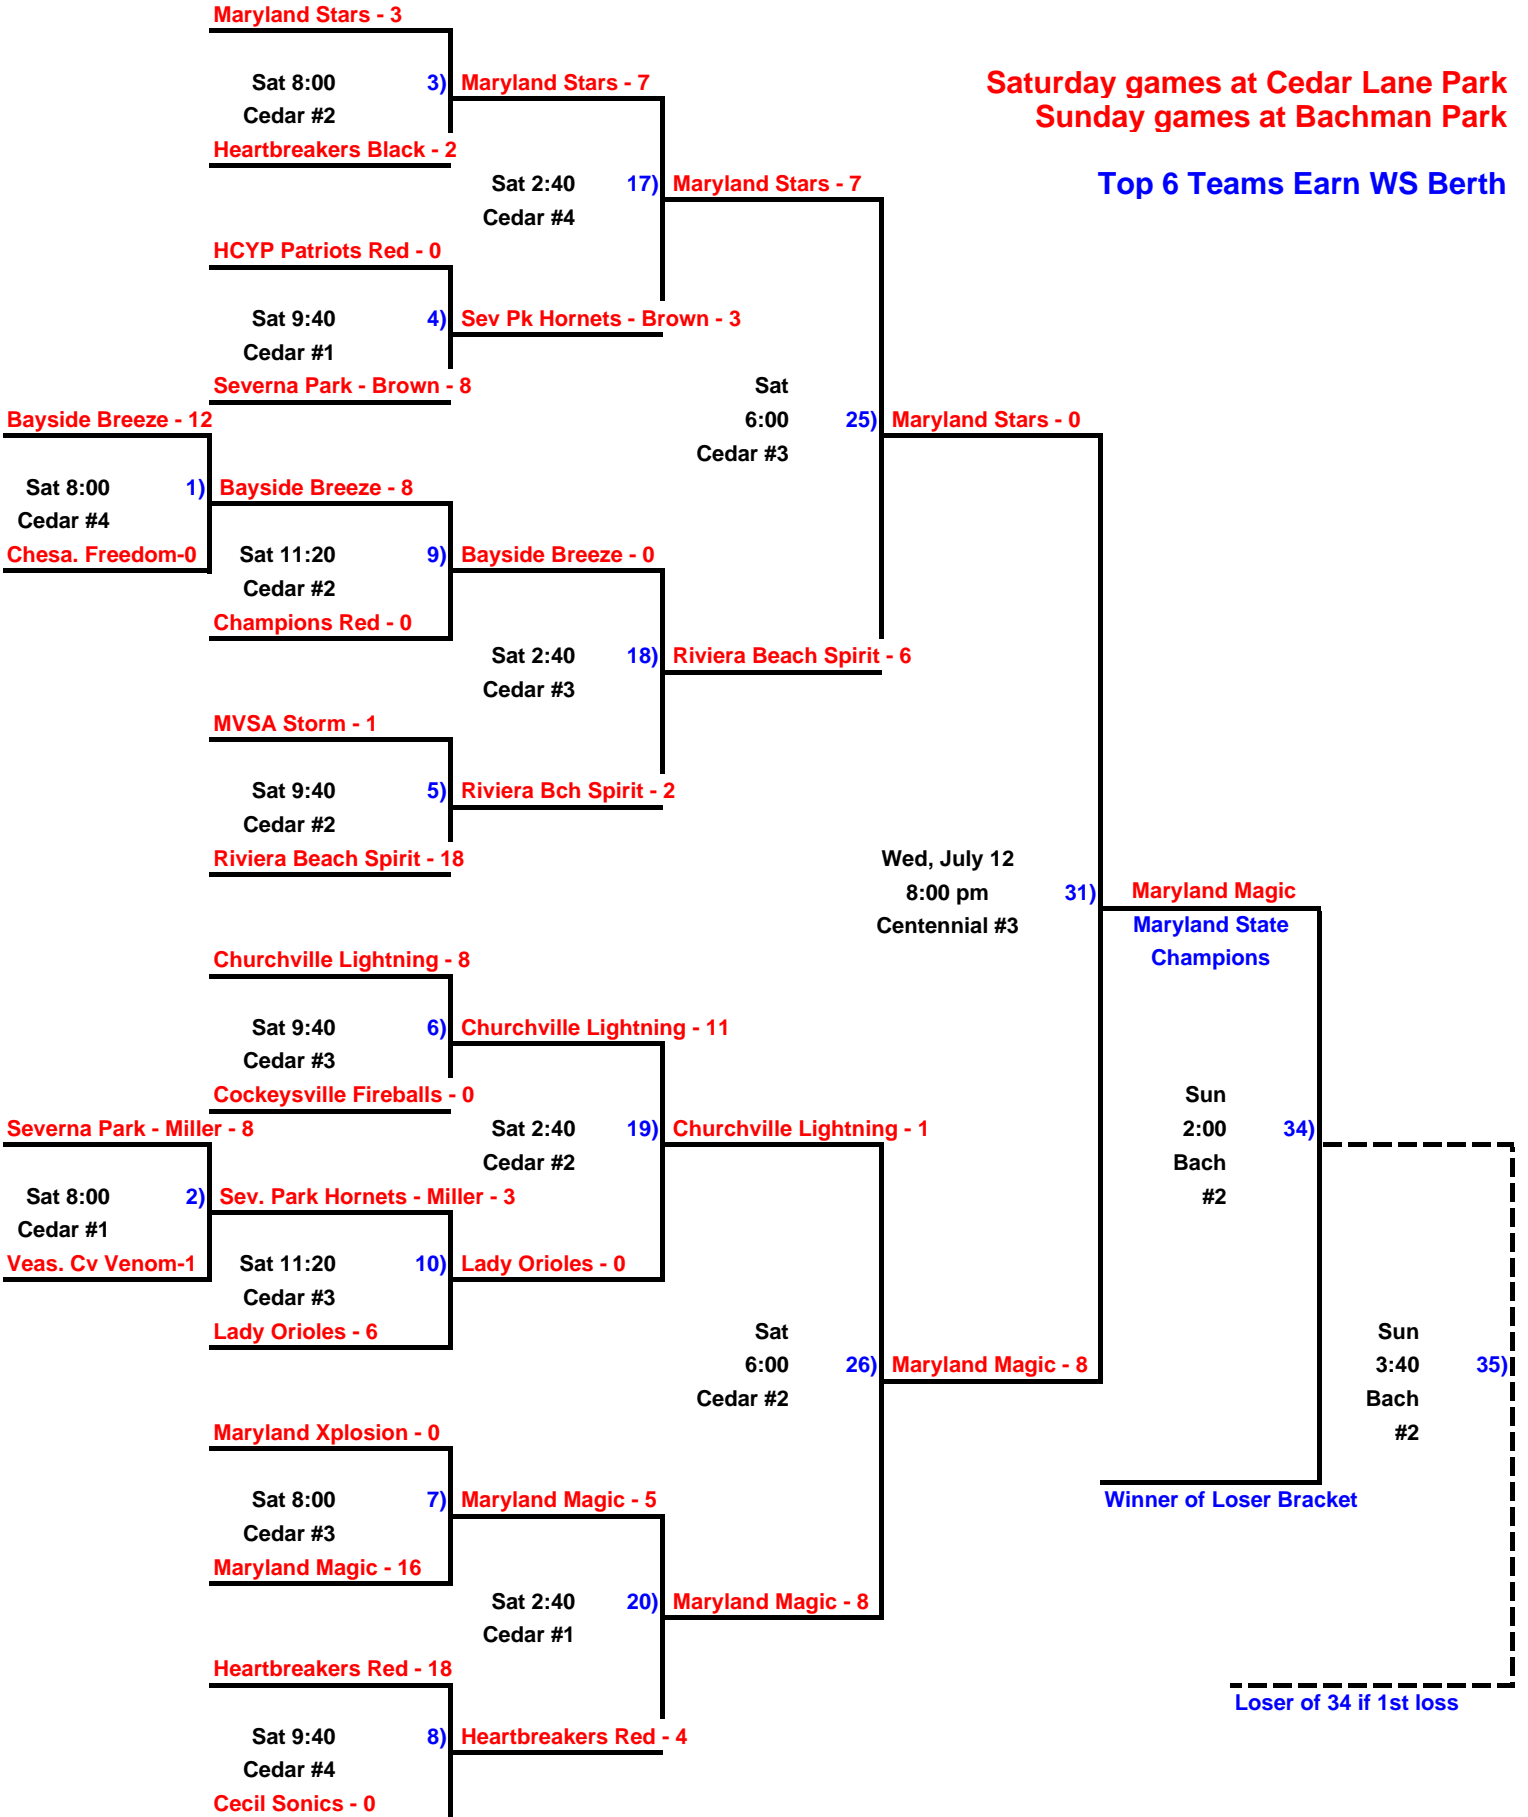

12 & Under Losers' Bracket

2006 Maryland State Championship

14 & Under Winners' Bracket - 18 Teams

Saturday games at Cedar Lane Park
Sunday games at Bachman Park

Top 6 Teams Earn WS Berth

2006 Maryland State Championship