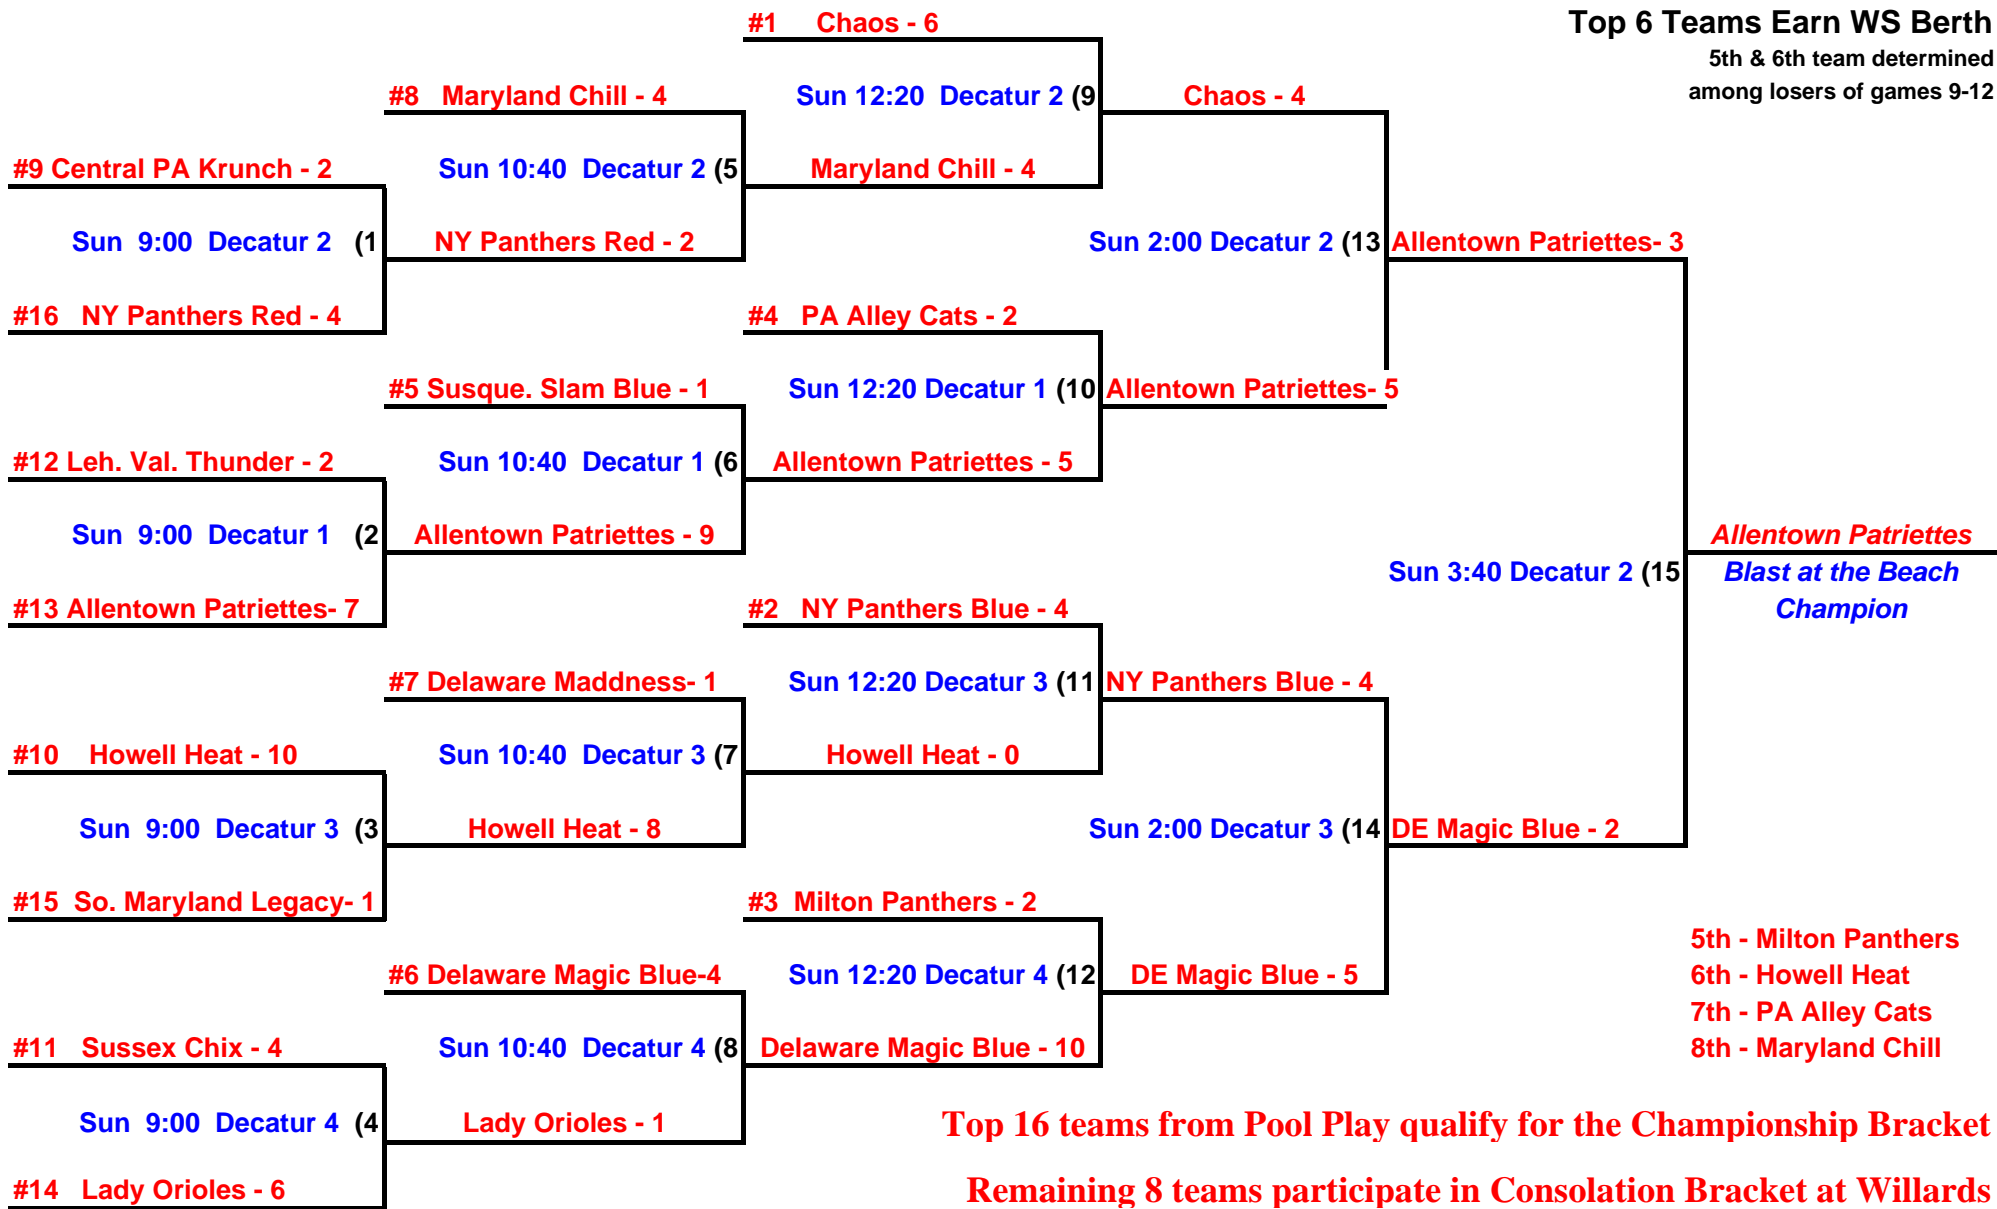

NSA Blast at the Beach - June 18, 2006

Stephen Decatur High/Middle School - Berlin, MD

16 & Under CHAMPIONSHIP BRACKET

Top 6 Teams Earn WS Berth
5th & 6th team determined
among losers of games 9-12