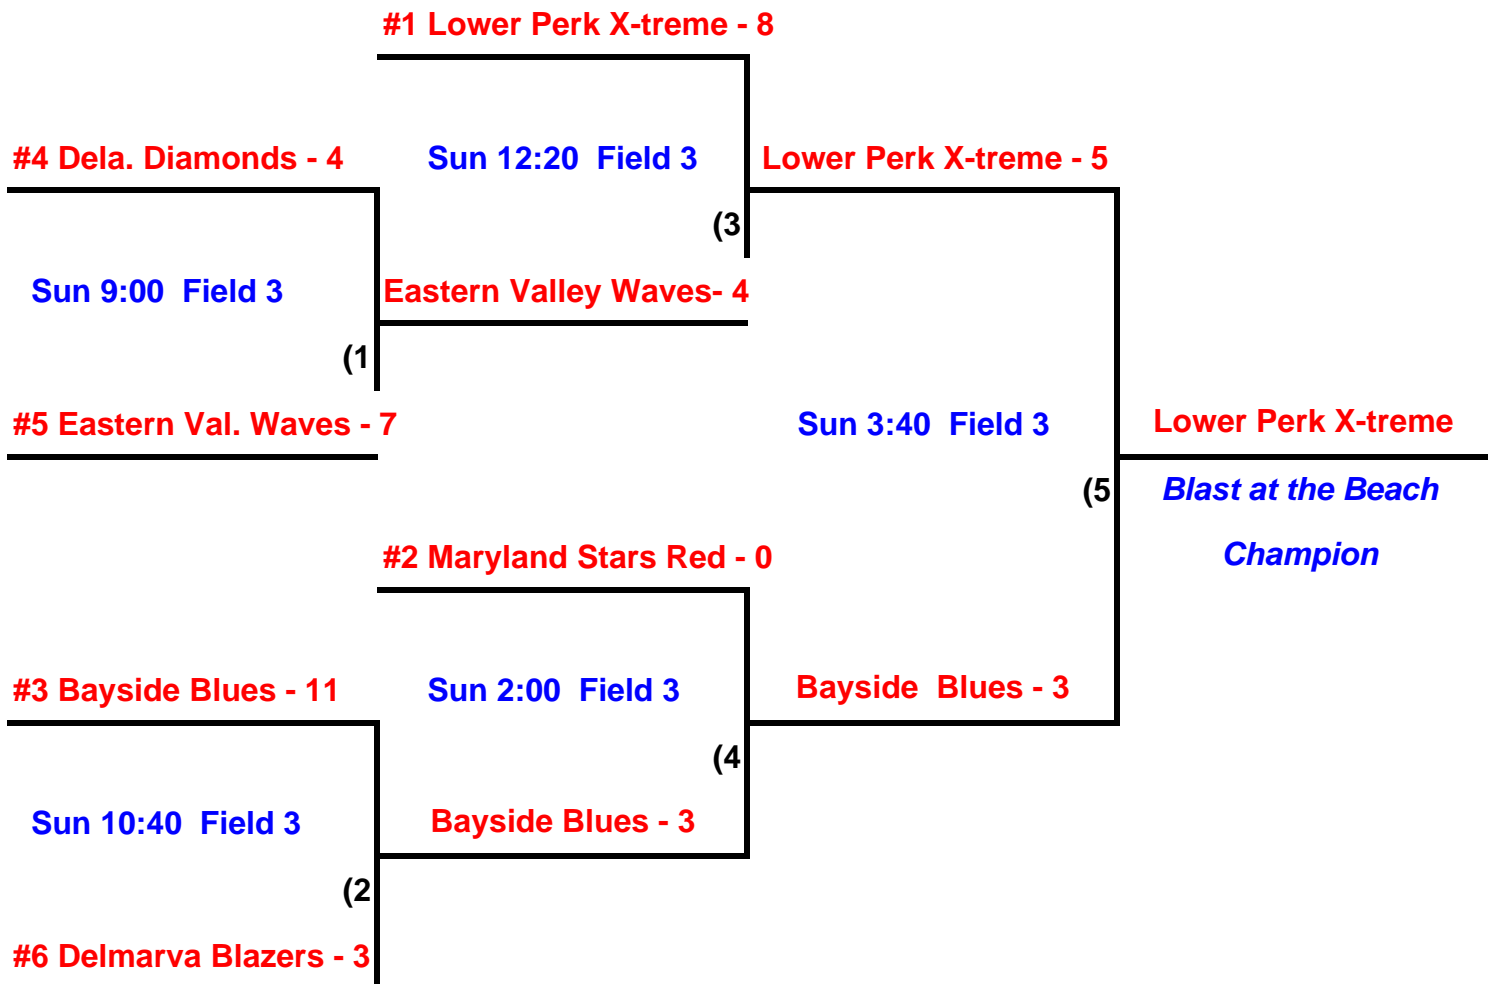

Maryland Chill  
Maryland Stars Red  
Smyrna/Clayton Stars  
Veasey Cove Venom  
X-treme

Day	Time	Teams		Field #
Fri	5:00p	Smyrna/Clayton Stars - 5	Maryland Chill - 6	NS 1
Fri	5:00p	Delmarva Blazers - 10	Veasey Cove Venom - 3	NS 2
Fri	5:00p	Delaware Diamonds - 0	Bayside Blues - 2	NS 3
Fri	6:30p	Smyrna/Clayton Stars - 13	Chester Co Stars White - 1	NS 1
Fri	6:30p	Delmarva Blazers - 4	X-treme - 6	NS 2
Fri	6:30p	Delaware Diamonds - 2	Chaos - 1	NS 3
Fri	8:00p	Maryland Stars Red - 10	Glade Valley Gators - 0	NS 1
Fri	8:00p	Allentown Patriettes - 5	Eastern Valley Waves - 4	NS 2
Fri	8:00p	Lionville Lightning - 4	Coventry Cobras - 4	NS 3
Sat	9:00	Maryland Chill - 3	X-treme - 10	Wrigley
Sat	9:00	Bayside Blues - 9	Chaos - 0	Veterans
Sat	9:00	Veasey Cove Venom - 9	Chester Co Stars White - 0	Fenway
Sat	10:30	Maryland Chill - 11	Chester Co Stars White - 5	Wrigley
Sat	10:30	Bayside Blues - 0	X-treme - 1	Veterans
Sat	10:30	Veasey Cove Venom - 2	Chaos - 3	Fenway
Sat	12:00	Maryland Stars Red - 7	Allentown Patriettes - 3	Wrigley
Sat	12:00	Glade Valley Gators - 5	Lionville Lightning - 5	Veterans
Sat	12:00	Eastern Valley Waves - 11	Coventry Cobras - 5	Fenway
Sat	1:30	Smyrna/Clayton Stars - 3	X-treme - 9	Wrigley
Sat	1:30	Delmarva Blazers - 11	Chaos - 0	Veterans
Sat	1:30	Delaware Diamonds - 13	Chester Co Stars White - 0	Fenway
Sat	3:00	Smyrna/Clayton Stars - 9	Veasey Cove Venom - 13	Wrigley
Sat	3:00	Delmarva Blazers - 1	Bayside Blues - 12	Veterans
Sat	3:00	Delaware Diamonds - 12	Maryland Chill - 0	Fenway
Sat	4:30	Maryland Stars Red - 9	Lionville Lightning - 8	Wrigley
Sat	4:30	Glade Valley Gators - 2	Eastern Valley Waves - 7	Veterans
Sat	4:30	Allentown Patriettes - 3	Coventry Cobras - 9	Fenway
Sat	6:00	Allentown Patriettes - 5	Lionville Lightning - 7	Wrigley
Sat	6:00	Maryland Stars Red - 5	Eastern Valley Waves - 1	Veterans
Sat	6:00	Glade Valley Gators - 5	Coventry Cobras - 1	Fenway

## 12 & Under CHAMPIONSHIP BRACKET

Top 4 Teams Earn WS Berth