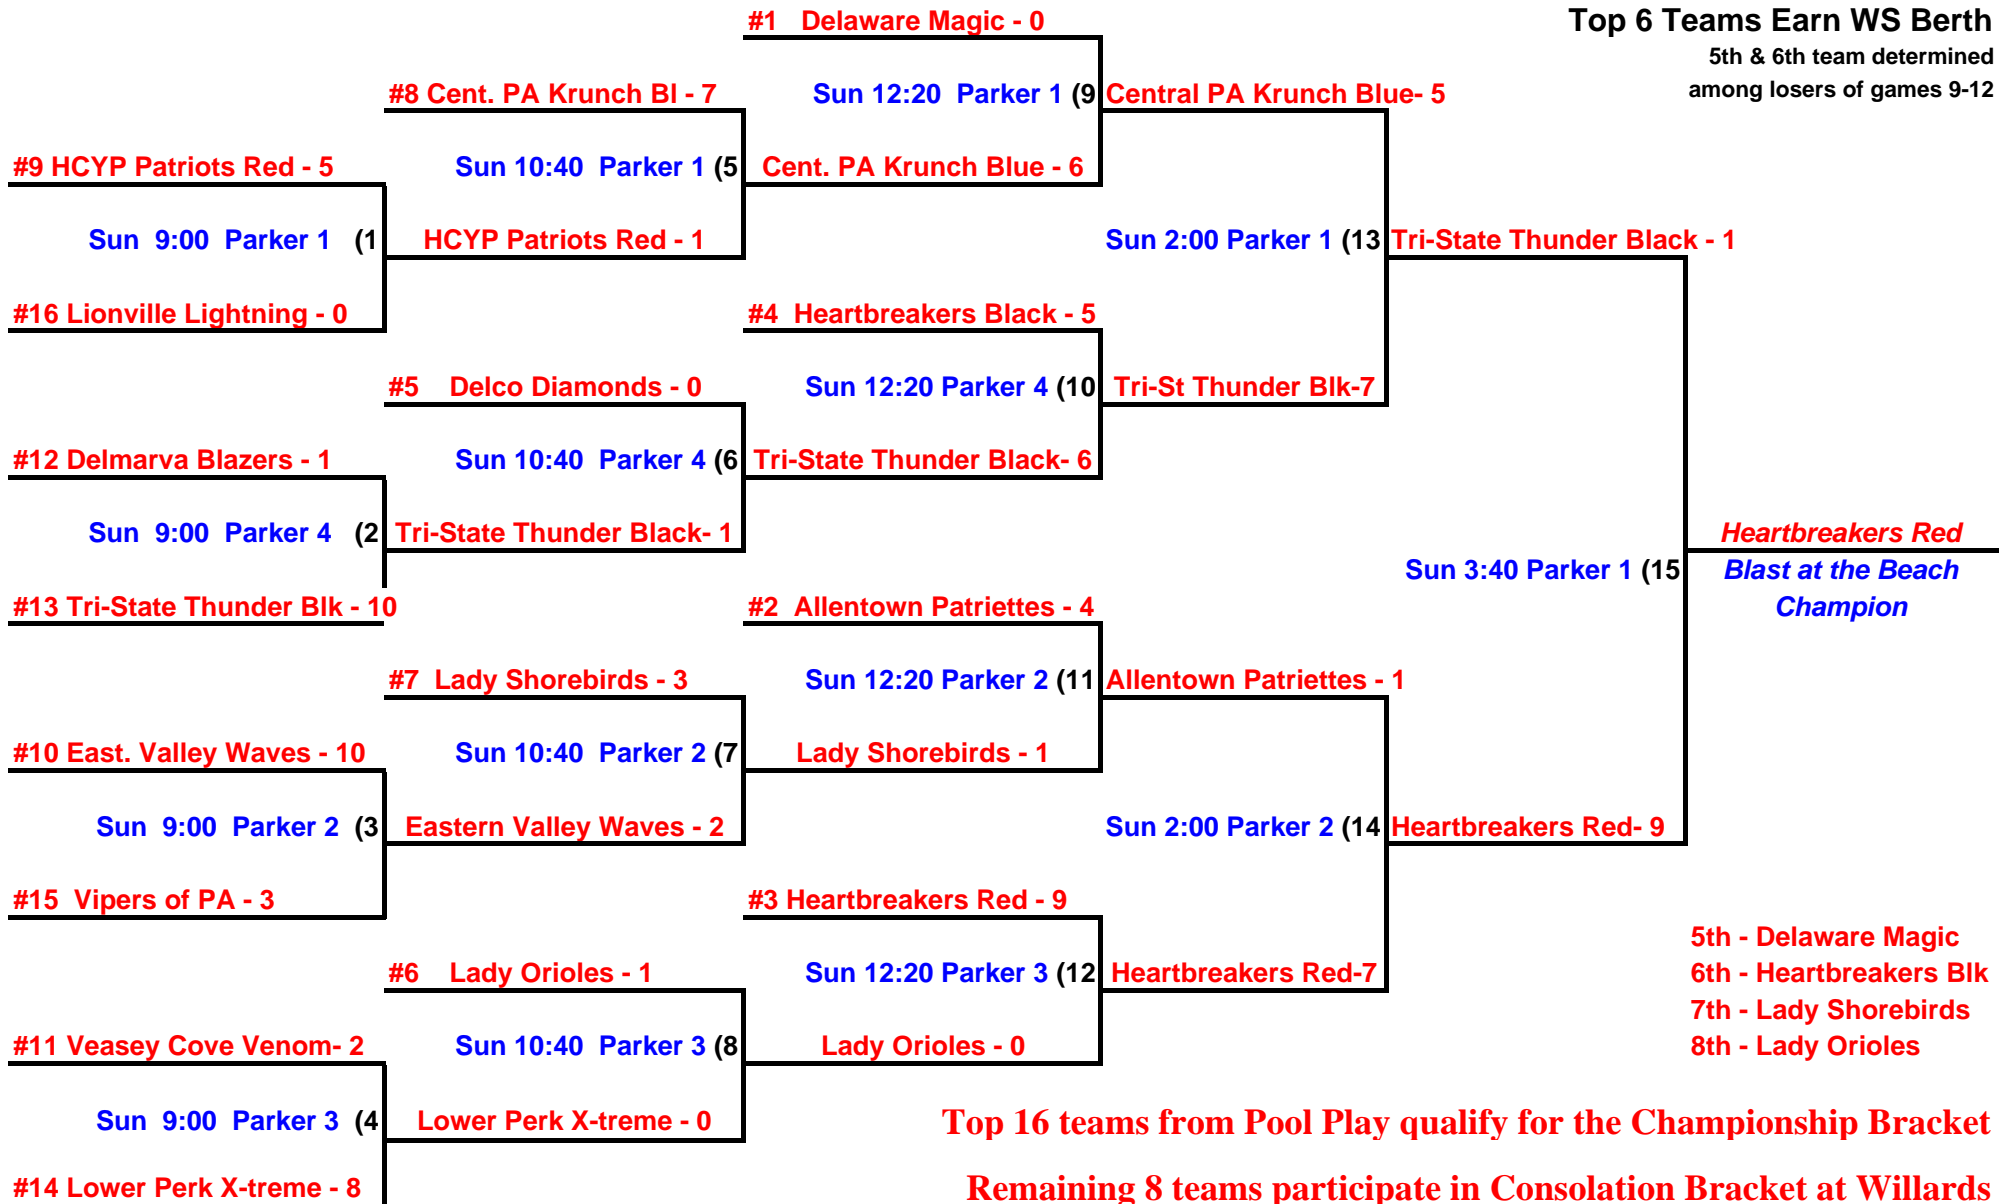

NSA Blast at the Beach - June 18, 2006

Henry S. Parker Athletic Complex - Salisbury, MD

14 & Under CHAMPIONSHIP BRACKET

Top 6 Teams Earn WS Berth
5th & 6th team determined
among losers of games 9-12