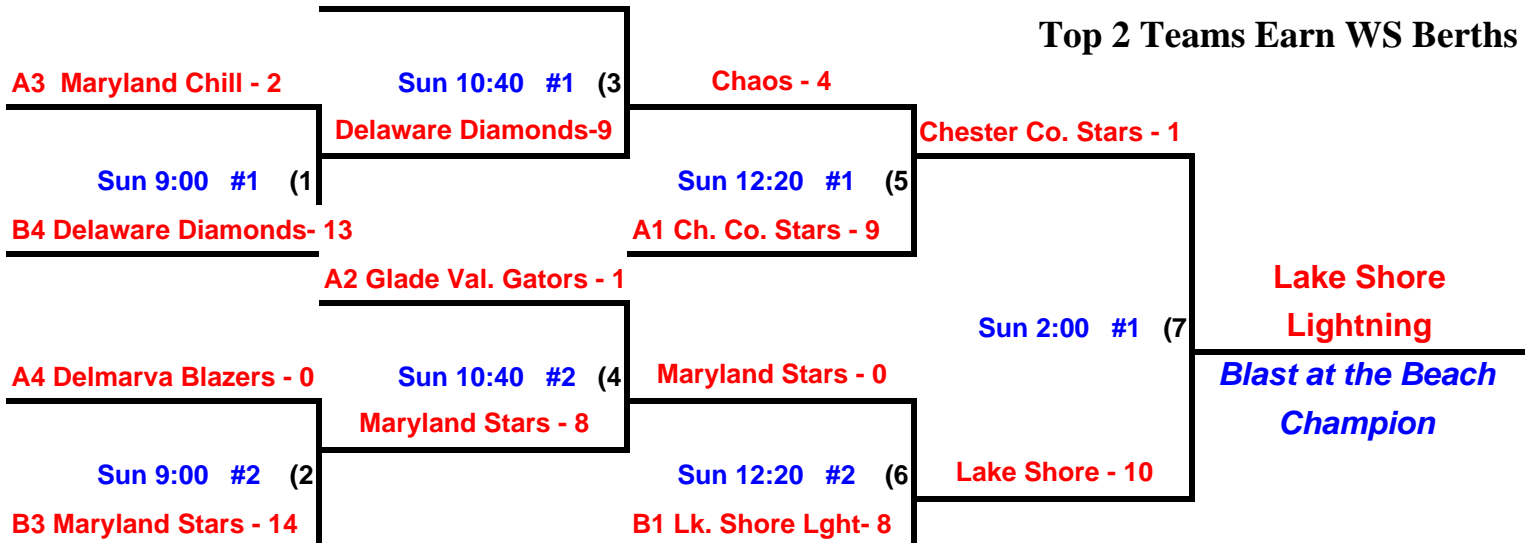

NSA Blast at the Beach - June 17-18, 2006

Winter Place Park, Salisbury, MD

10 & Under POOL PLAY

Pool A

Chester County Stars
Delmarva Blazers
Glade Valley Gators
Maryland Chill

Pool B

Chaos
Delaware Diamonds
Lake Shore Lightning
Maryland Stars

POOL A

Day	Time			Field #
Sat	9:00	Chester Co Stars - 19	Delmarva Blazers - 5	1
Sat	9:00	Maryland Chill - 1	Glade Valley Gators - 11	2
Sat	12:00	Chester Co Stars - 8	Maryland Chill - 2	1
Sat	12:00	Delmarva Blazers - 0	Glade Valley Gators - 11	2
Sat	3:00	Chester Co Stars - 5	Glade Valley Gators - 4	1
Sat	3:00	Delmarva Blazers - 6	Maryland Chill - 14	2

POOL B

Day	Time			Field #
Sat	10:30	Maryland Stars - 3	Chaos - 9	1
Sat	10:30	Delaware Diamonds - 0	Lake Shore Lightning - 8	2
Sat	1:30	Maryland Stars - 13	Delaware Diamonds - 4	1
Sat	1:30	Chaos - 0	Lake Shore Lightning - 8	2
Sat	4:30	Maryland Stars - 4	Lake Shore Lightning - 8	1
Sat	4:30	Chaos - 12	Delaware Diamonds - 4	2

10 & Under CHAMPIONSHIP PLAY

B2 Chaos - 10

Top 2 Teams Earn WS Berths