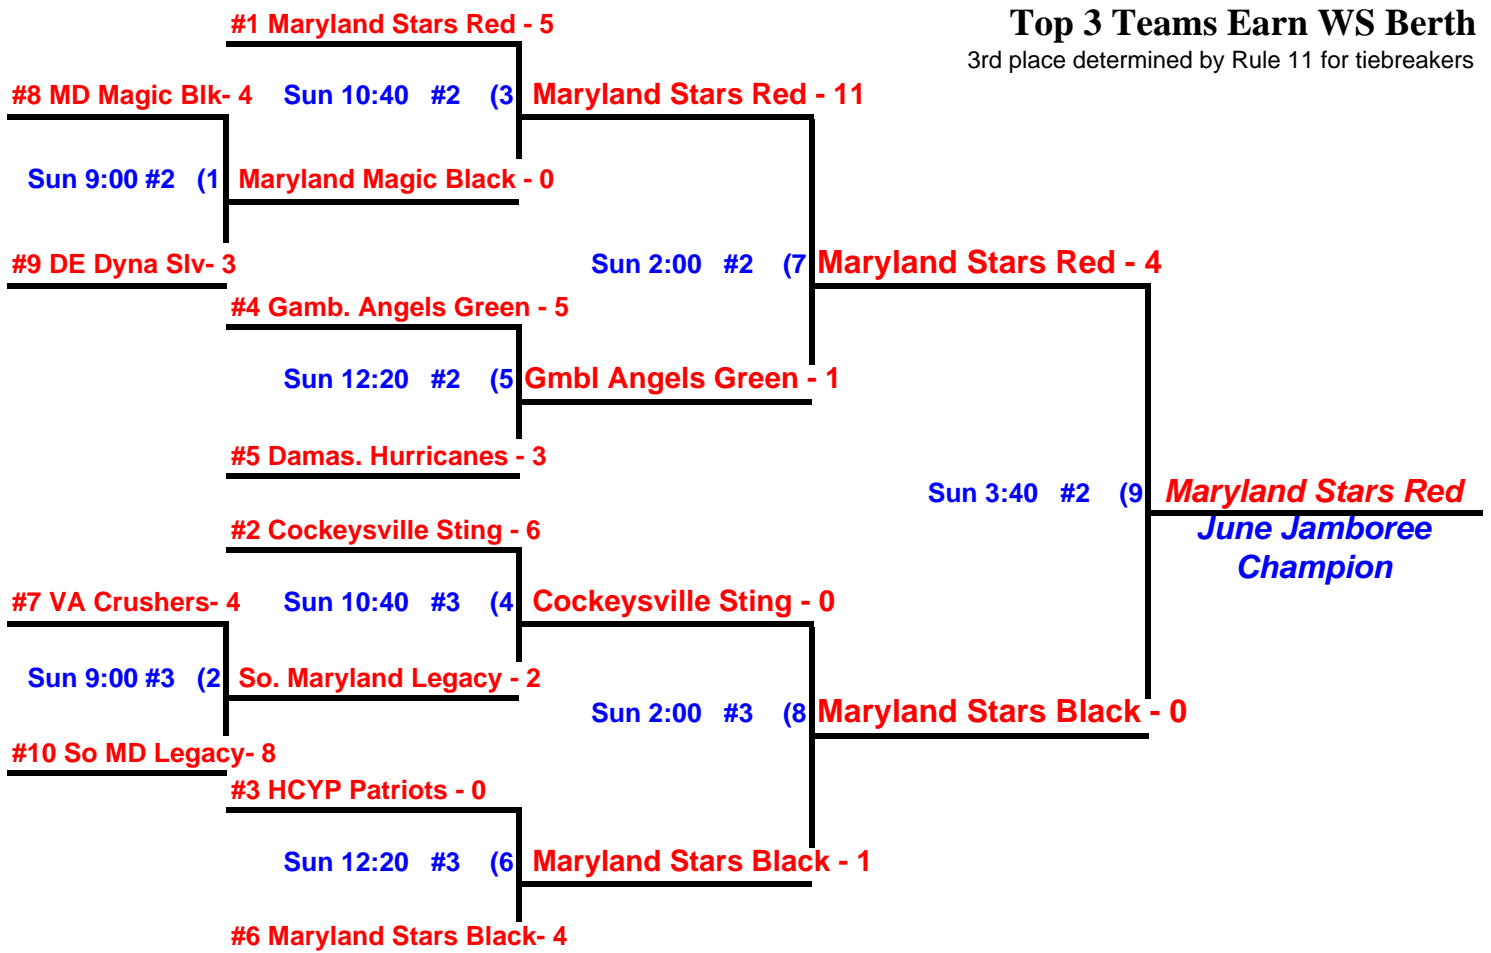

## 16 & Under

Cockeysville Sting

Gambrills Angels Green

Maryland Stars Black

HCYP Patriots

Damascus Hurricanes

Maryland Magic Black

Maryland Stars Red

So. MD Legacy

Delaware Dynamite Silver

Virginia Crushers

Day	Time	Teams		Field #
Sat	9:00	Maryland Magic Black - 3	HCYP Patriots - 11	1
Sat	9:00	Gambrills Angels Green - 5	Maryland Stars Red - 8	2
Sat	10:30	Maryland Magic Black - 2	Gambrills Angels Green - 12	1
Sat	10:30	HCYP Patriots - 0	Maryland Stars Red - 2	2
Sat	12:00	So. Maryland Legacy - 0	Cockeysville Sting - 7	1
Sat	12:00	Damascus Hurricanes - 1	Maryland Stars Black - 1	2
Sat	1:30	Maryland Magic Black - 4	DE Dynamite Silver - 3	1
Sat	1:30	HCYP Patriots - 7	Virginia Crushers - 0	2
Sat	3:00	Maryland Stars Red - 9	So. Maryland Legacy - 1	1
Sat	3:00	Gambrills Angels Green - 5	Damascus Hurricanes - 4	2
Sat	4:30	Cockeysville Sting - 7	DE Dynamite Silver - 2	1
Sat	4:30	Maryland Stars Black - 11	Virginia Crushers - 3	2
Sat	6:00	Cockeysville Sting - 6	Maryland Stars Black - 5	1
Sat	6:00	DE Dynamite Silver - 2	Virginia Crushers - 3	2
Sat	6:00	So. Maryland Legacy - 0	Damascus Hurricanes - 3	3

### Top 3 Teams Earn WS Berth

3rd place determined by Rule 11 for tiebreakers

### Pool B

Delaware Diamonds Teal  
Delmarva Rebels  
Mid Shore Express  
Virginia Crushers