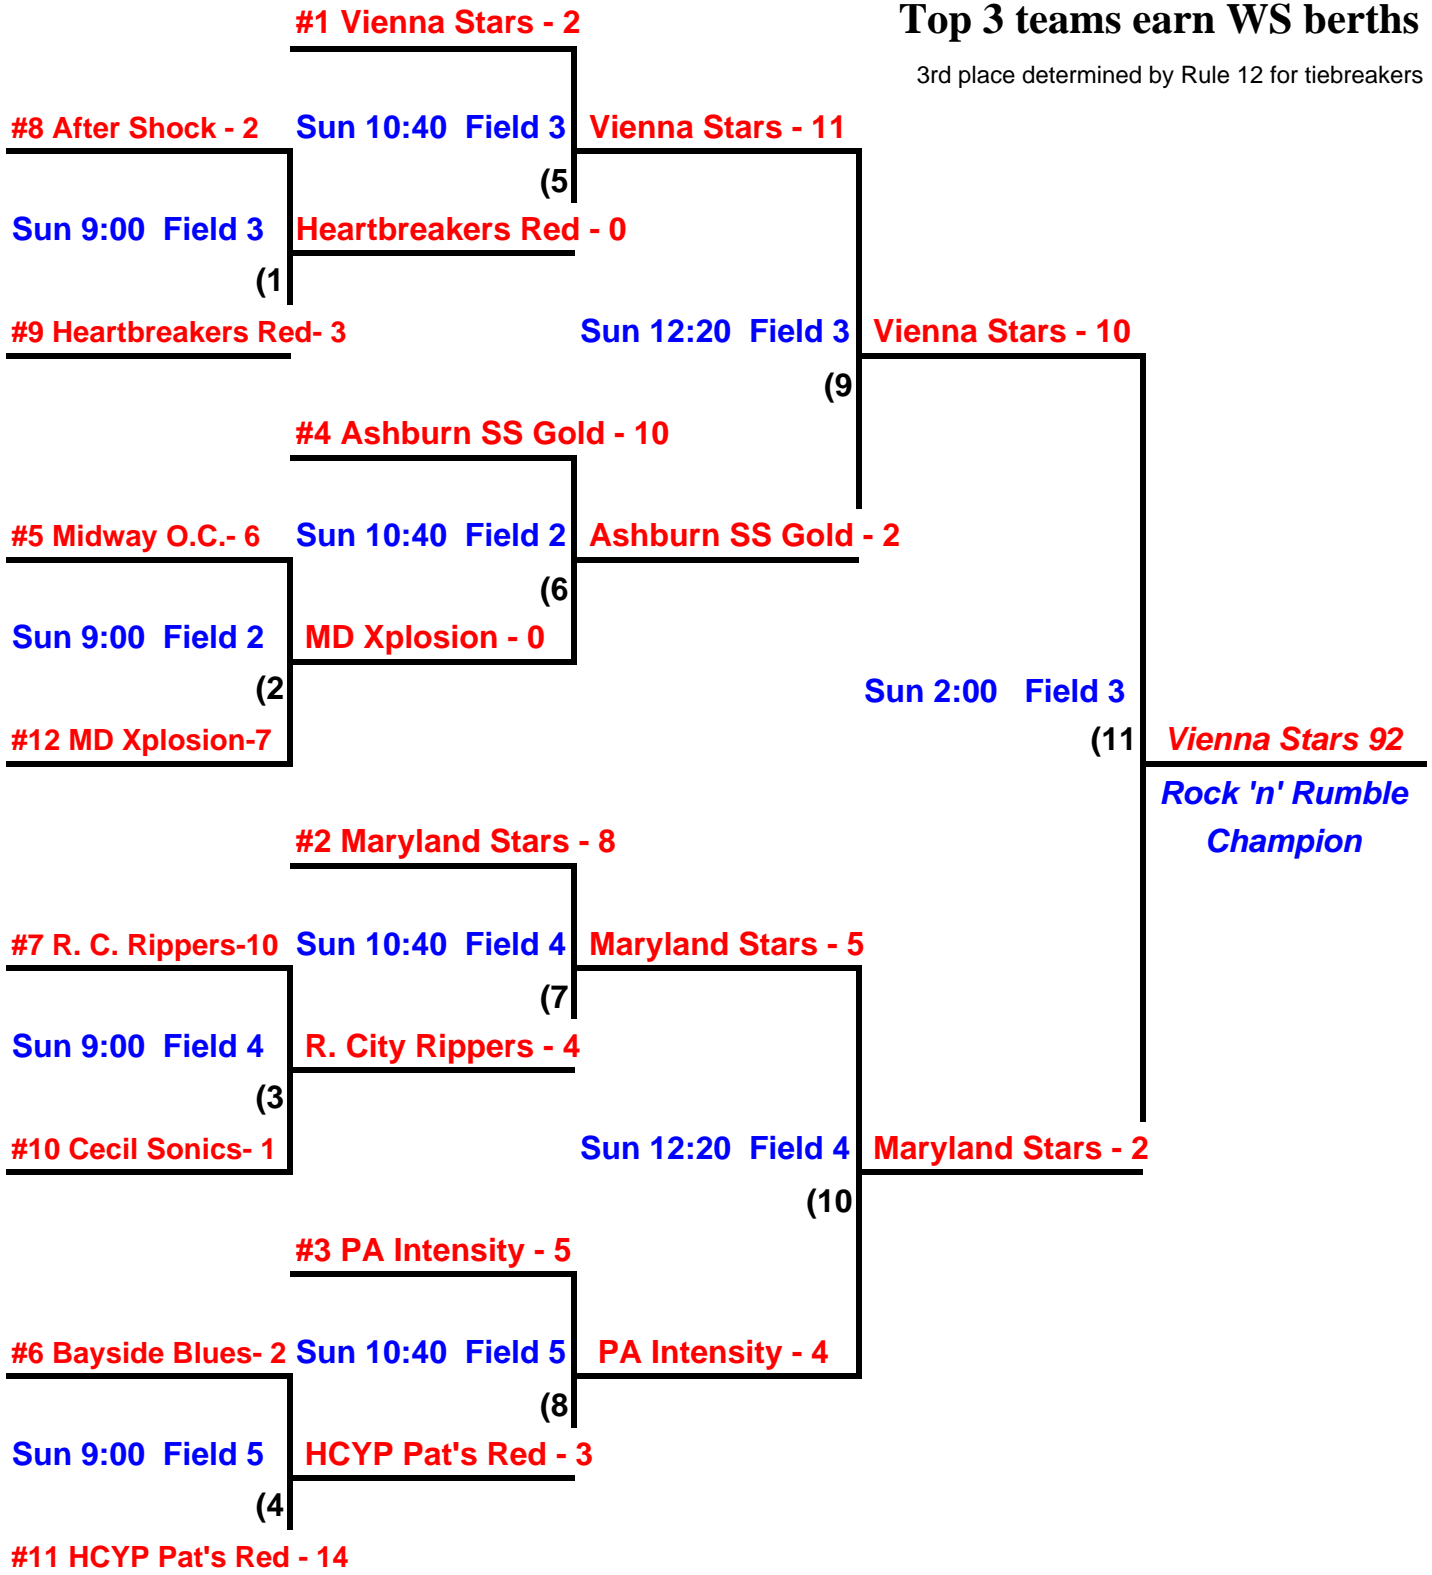

NSA Rock 'n' Rumble

June 4, 2006

Bachman Sports Complex

Glen Burnie, Maryland

14 & Under CHAMPIONSHIP PLAY

Top 3 teams earn WS berths

3rd place determined by Rule 12 for tiebreakers

2006 NSA Rock 'n' Rumble - Carroll Co. Sports Complex