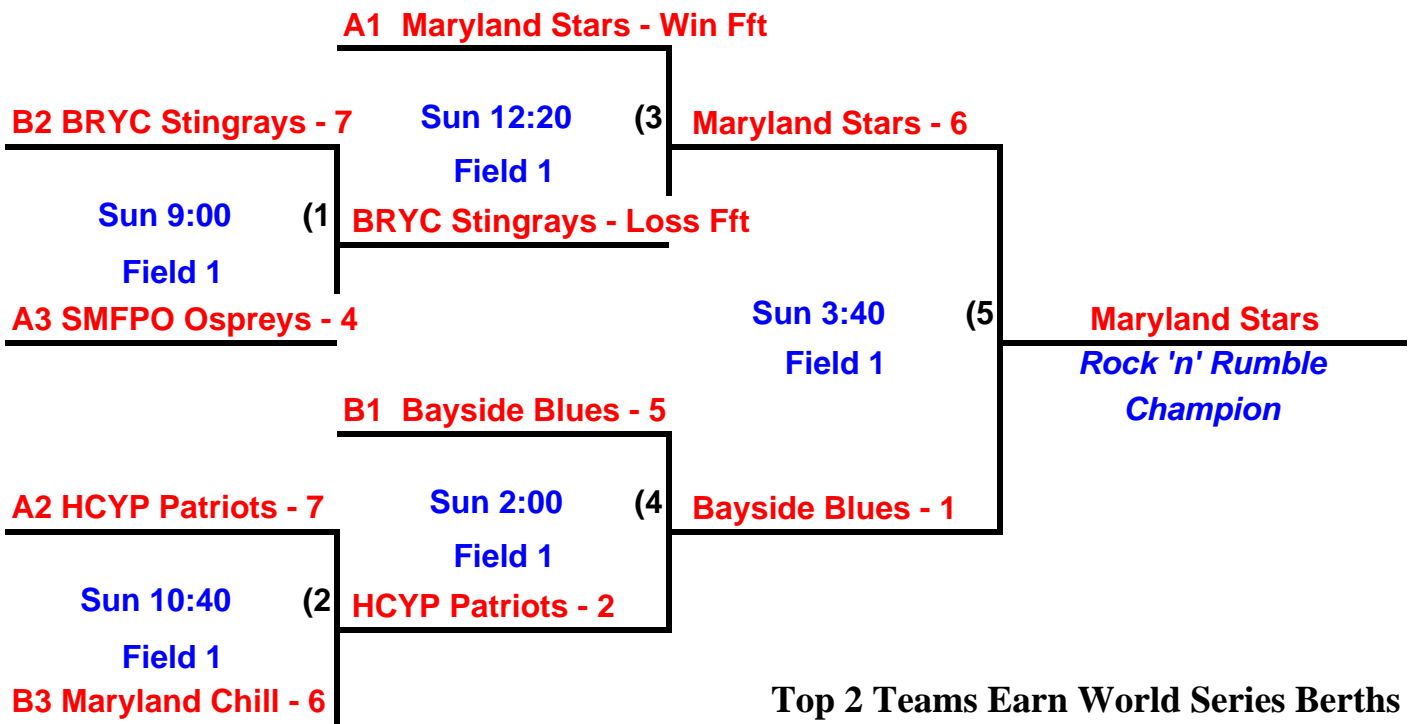

NSA Rock 'n' Rumble
June 3-4, 2006

Fairland Regional Park
Laurel, Maryland

10 & Under POOL PLAY

<u>Pool A</u>	<u>Pool B</u>
HCYP Patriots	Bayside Blues
Maryland Stars	BRYC Stingrays
SMFPO Ospreys	Maryland Chill

10 & Under CHAMPIONSHIP PLAY

Top 2 Teams Earn World Series Berths

NSA Rock 'n' Rumble

June 3-4, 2006

Fairland Regional Park

Laurel, Maryland

12 & Under Pool Play

Teams

2006 NSA Rock 'n' Rumble

16 & Under

Final Order of Finish

**NSA World Series berths
awarded to top 5 teams**

- 1 Severna Park Green Hornets**
- 2 Southern Maryland Legacy**
- 3 Maryland Chill**
- 4 WHC Fever Red**
- 5 Southern Maryland Lightning**

NSA Rock 'n' Rumble

June 4 2006

Bachman Sports Complex

Glen Burnie, Maryland

18 & Under CHAMPIONSHIP PLAY

Top 3 teams earn WS berths

3rd place determined by Rule 12 for tiebreakers