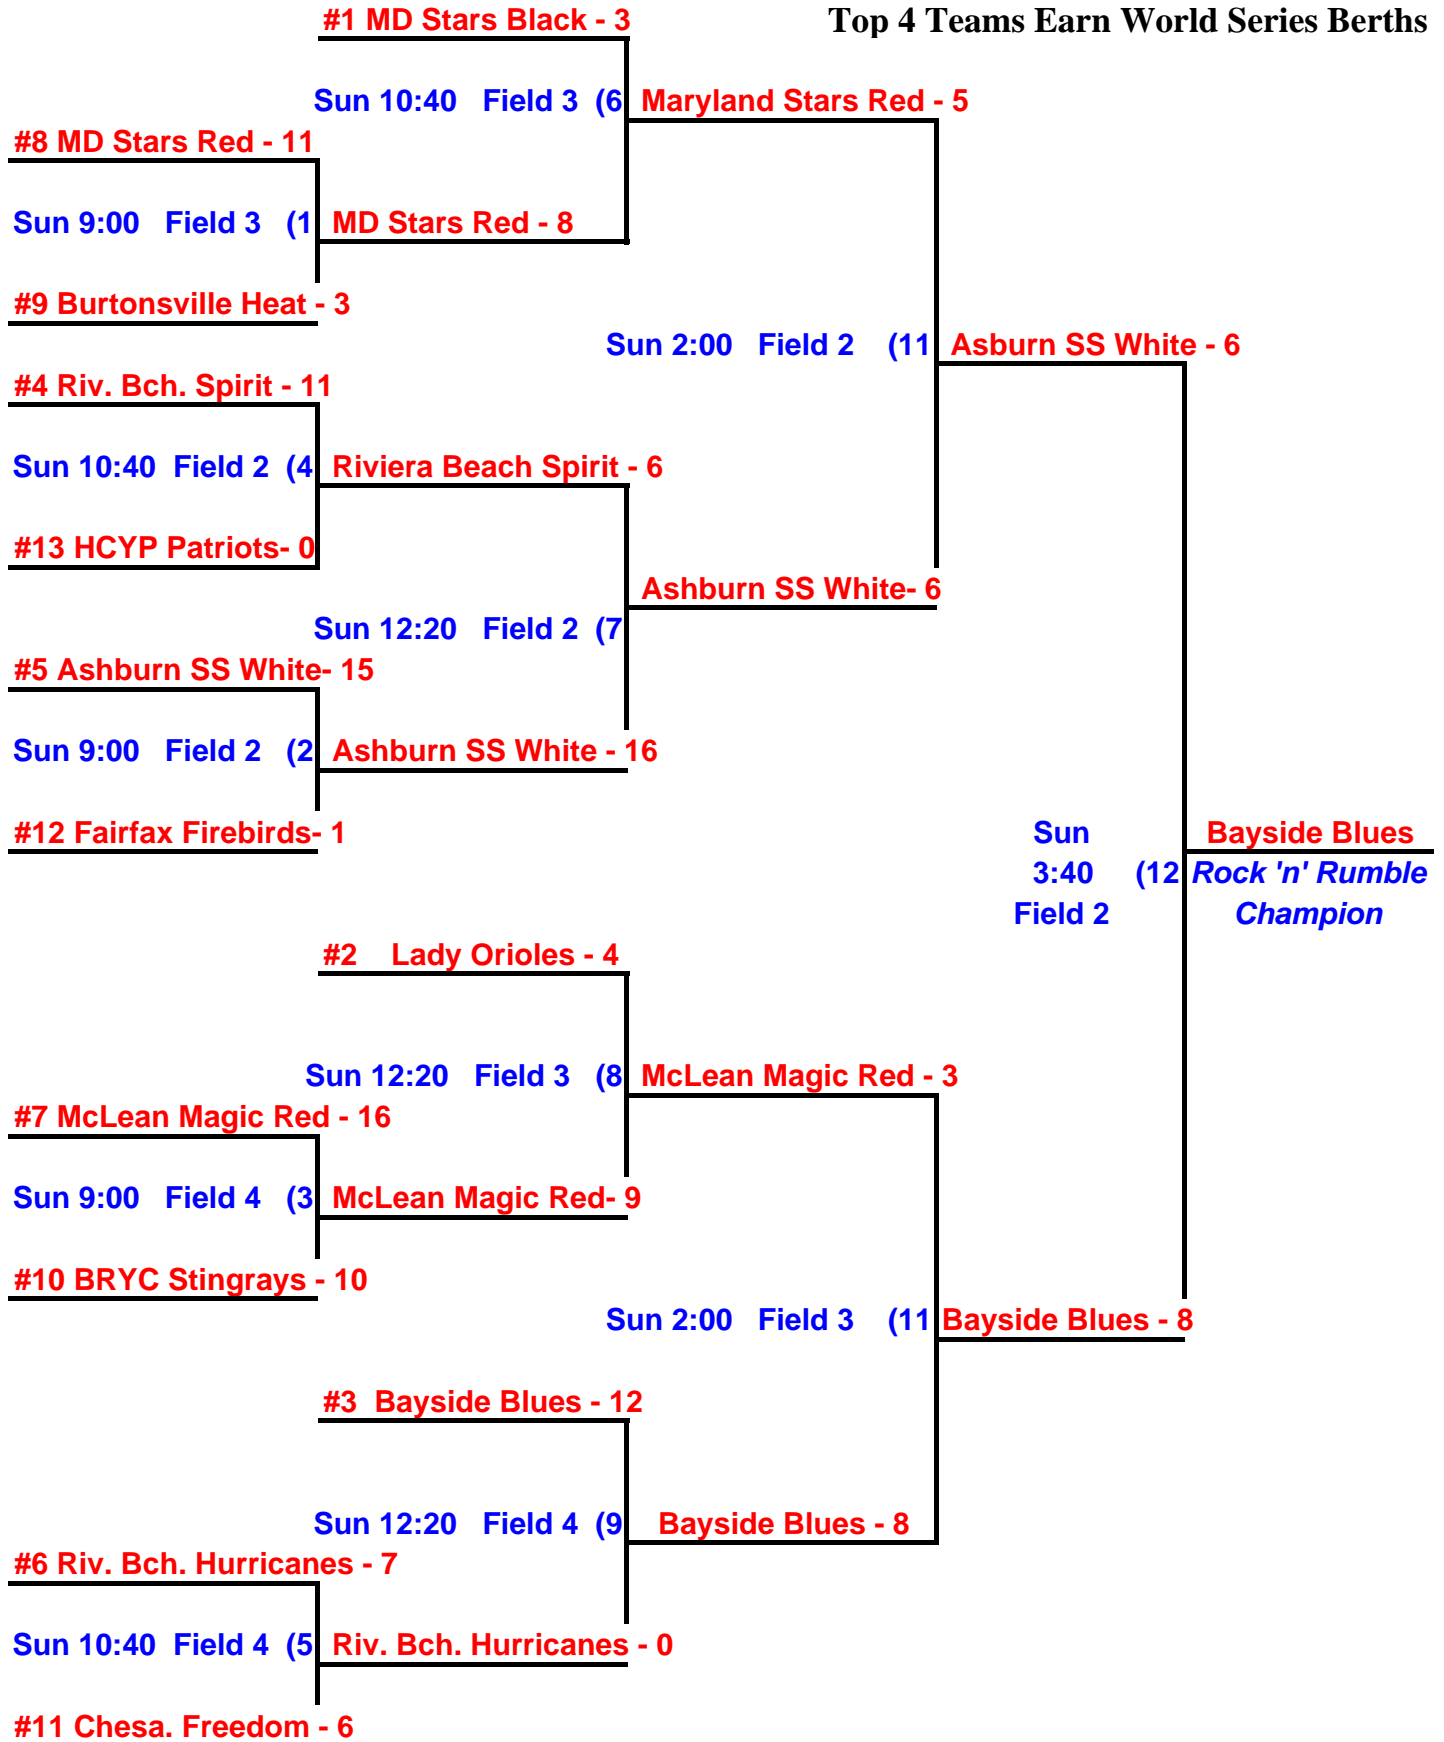

2006 NSA Rock 'n' Rumble

12U Championship Play

Top 4 Teams Earn World Series Berths