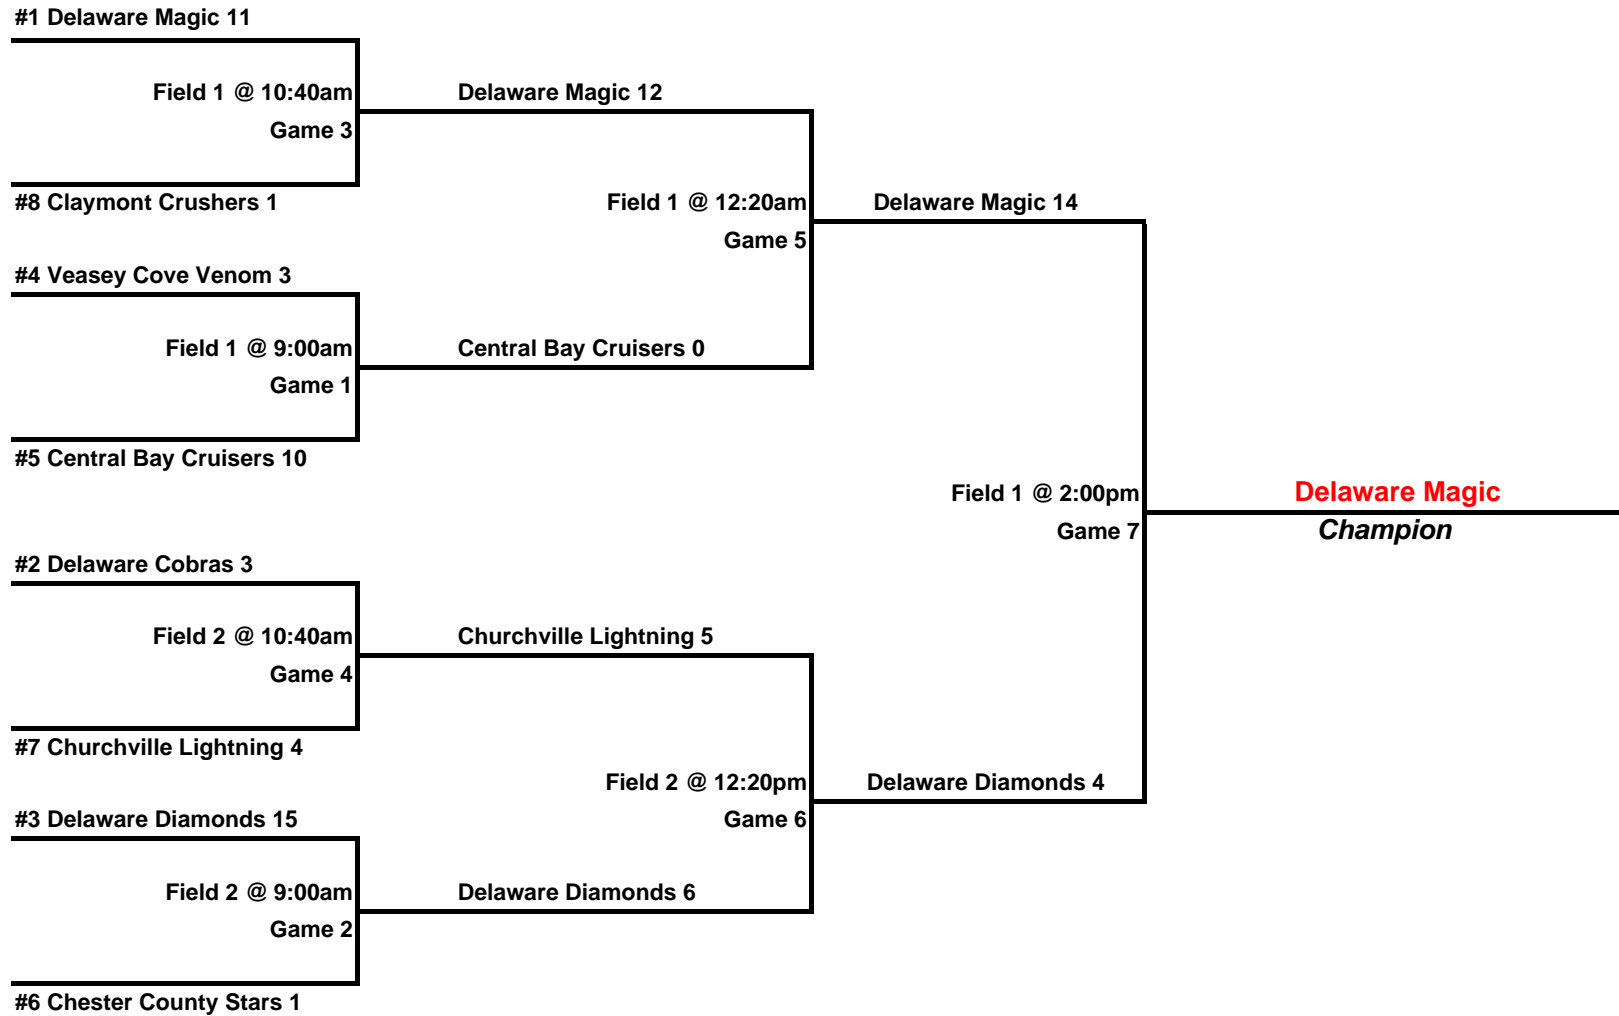

Bad to the Bone NSA Qualifier

May 27-29, 2006

Alapocas Park, Wilmington, DE

12 & Under POOL PLAY

Teams

1. Delaware Cobras
2. Chester County Stars
3. Claymont Crushers
4. Veasey Cove Venom
5. Central Bay Cruisers
6. Delaware Diamonds Teal
7. Delaware Magic
8. Churchville Lightning

Bad to the Bone NSA Qualifier
May 29, 2006
Alapocas Park, Wilmington, DE
12 & Under CHAMPIONSHIP PLAY

Bad to the Bone NSA Qualifier

May 27-29, 2006

Canby Park, Wilmington, DE

14 & Under POOL PLAY

Teams

- | | |
|-------------------------|---------------------------|
| 1. Delaware Destroyers | 6. Claymont Crushers |
| 2. Base Sharks | 7. Churchville Lightning |
| 3. Lower Perk X-treme | 8. SJ Rage Orange |
| 4. Central Bay Cruisers | 9. Midway Orange Crush |
| 5. Delaware Madness | 10. Delaware Cobras Green |

Bad to the Bone NSA Qualifier
May 27-29, 2006
Canby Park, Wilmington, DE
14 & Under CHAMPIONSHIP PLAY

Bad to the Bone NSA Qualifier
May 27-29, 2006
Del Castle Recreation, Wilmington, DE
16 & Under POOL PLAY