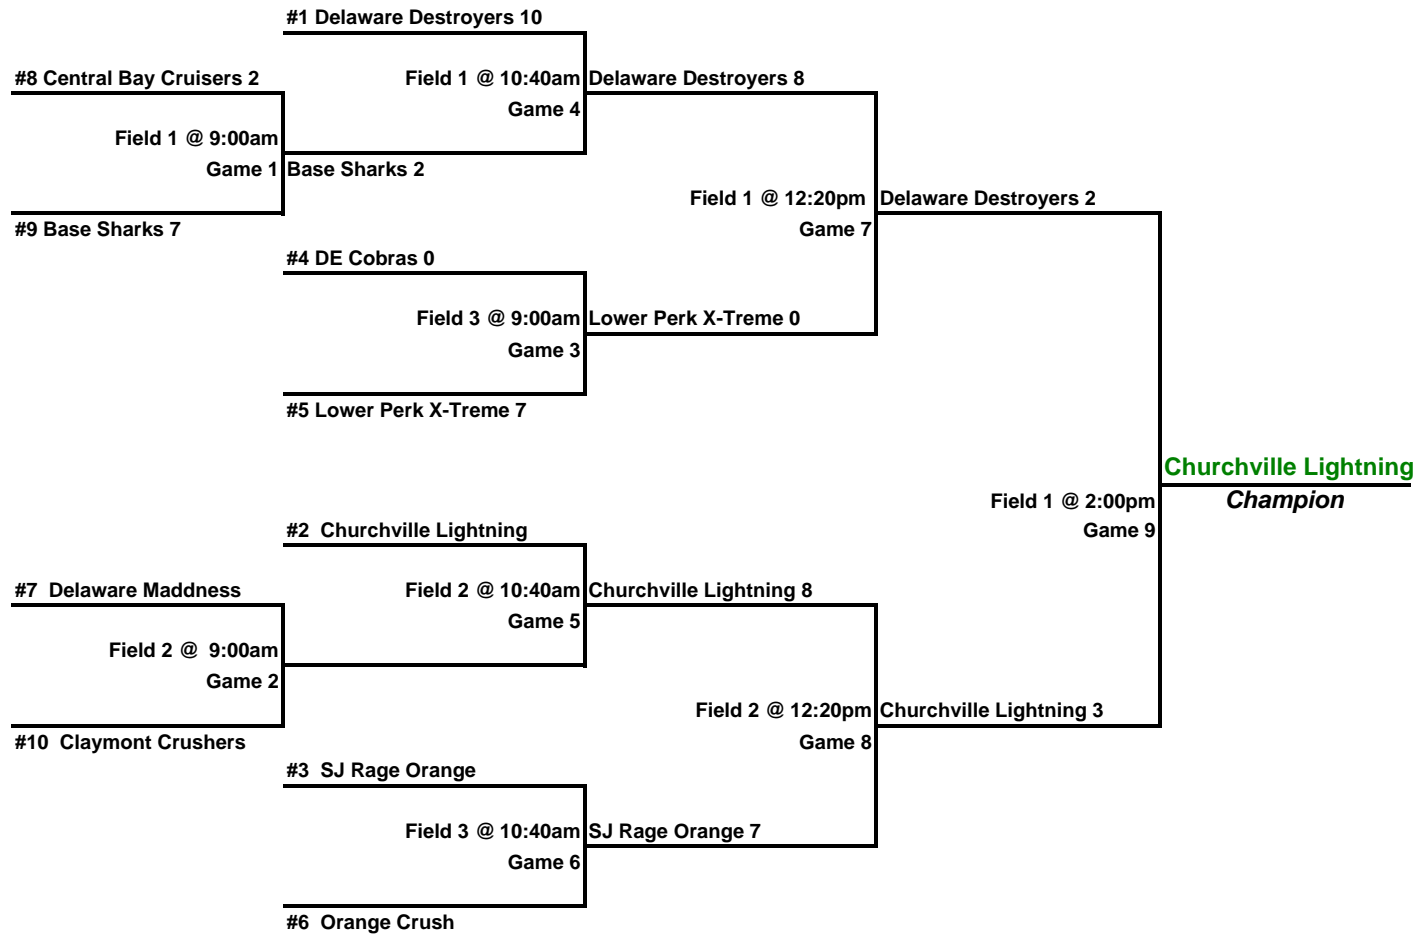

Bad to the Bone NSA Qualifier
May 27-29, 2006
Canby Park, Wilmington, DE
14 & Under CHAMPIONSHIP PLAY