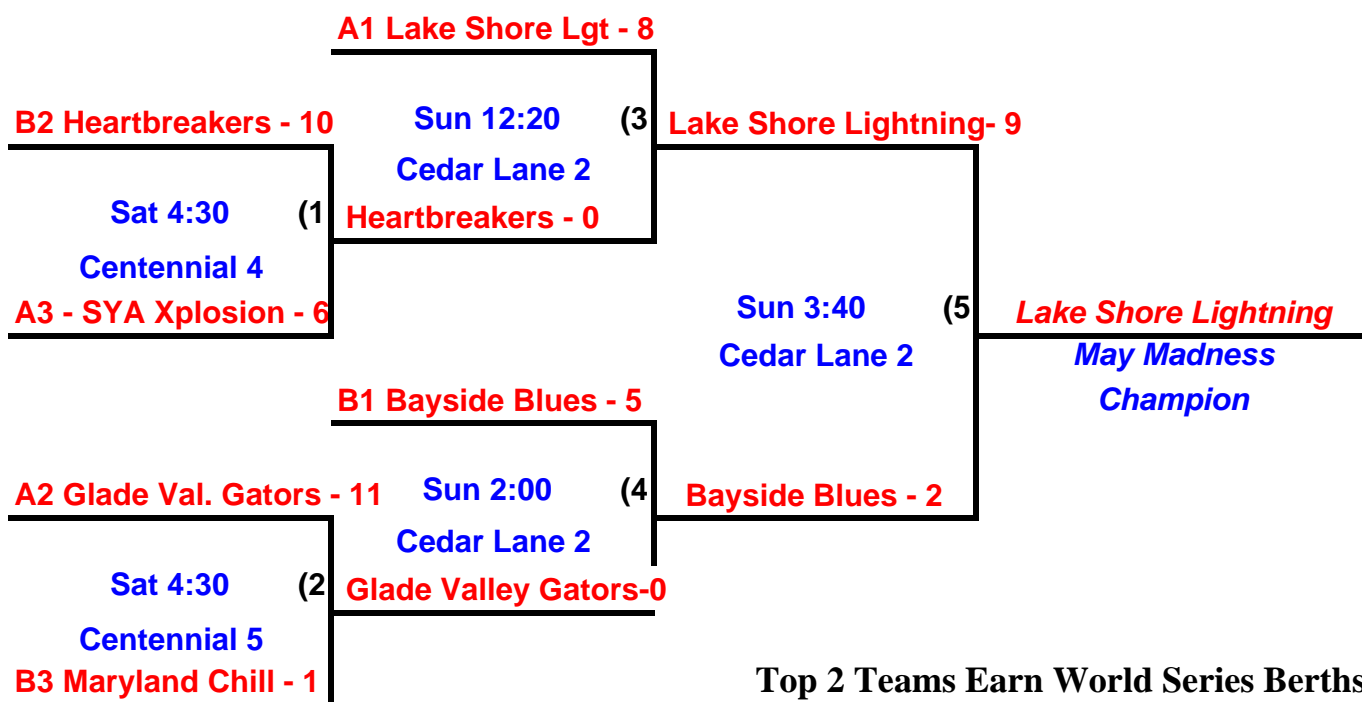

NSA May Madness
May 13-14, 2006

Cedar Lane & Centennial Park West
Columbia, Maryland

10 & Under POOL PLAY

Pool A

Glade Valley Gators
Lake Shore Lightning
SYA Xplosion

Pool B

Bayside Blues
Heartbreakers
Maryland Chill

Centennial

Day	Time	Teams		Field #
Sat	9:00	Lake Shore Lightning - 4	Glade Valley Gators - 1	3
Sat	9:00	Heartbreakers - 11	Maryland Chill - 1	5
Sat	10:30	Lake Shore Lightning - 14	SYA Xplosion - 2	3
Sat	10:30	Heartbreakers - 1	Bayside Blues - 2	5
Sat	12:00	SYA Xplosion - 10	Glade Valley Gators - 10	3
Sat	12:00	Bayside Blues - 12	Maryland Chill - 1	5
Sat	1:30	Heartbreakers - 1	Glade Valley Gators - 10	3
Sat	1:30	Lake Shore Lightning - 14	Maryland Chill - 0	5
Sat	3:00	SYA Xplosion - 7	Bayside Blues - 5	5

10 & Under CHAMPIONSHIP PLAY

***** Begins Saturday 4:30 *****

Top 2 Teams Earn World Series Berths

May Madness

Fairland Regional Park, Laurel, Maryland

12 & Under POOL PLAY - Saturday, May 13

Teams

Ashburn Sh. Stars Gold
 Ashburn Sh. Stars White
 Bayside Blues
 BRYC Stingrays
 Burtonsville Heat
 Champions Blue

Champions White
 Glade Valley Gators
 Heartbreakers
 Lady Orioles
 Lake Shore Lightning
 Maryland Chill

Maryland Express
 McLean Magic Red
 Riviera Beach Hurricanes
 Riviera Beach Spirit
 Severna Park Green Hornets
 Washington Senators