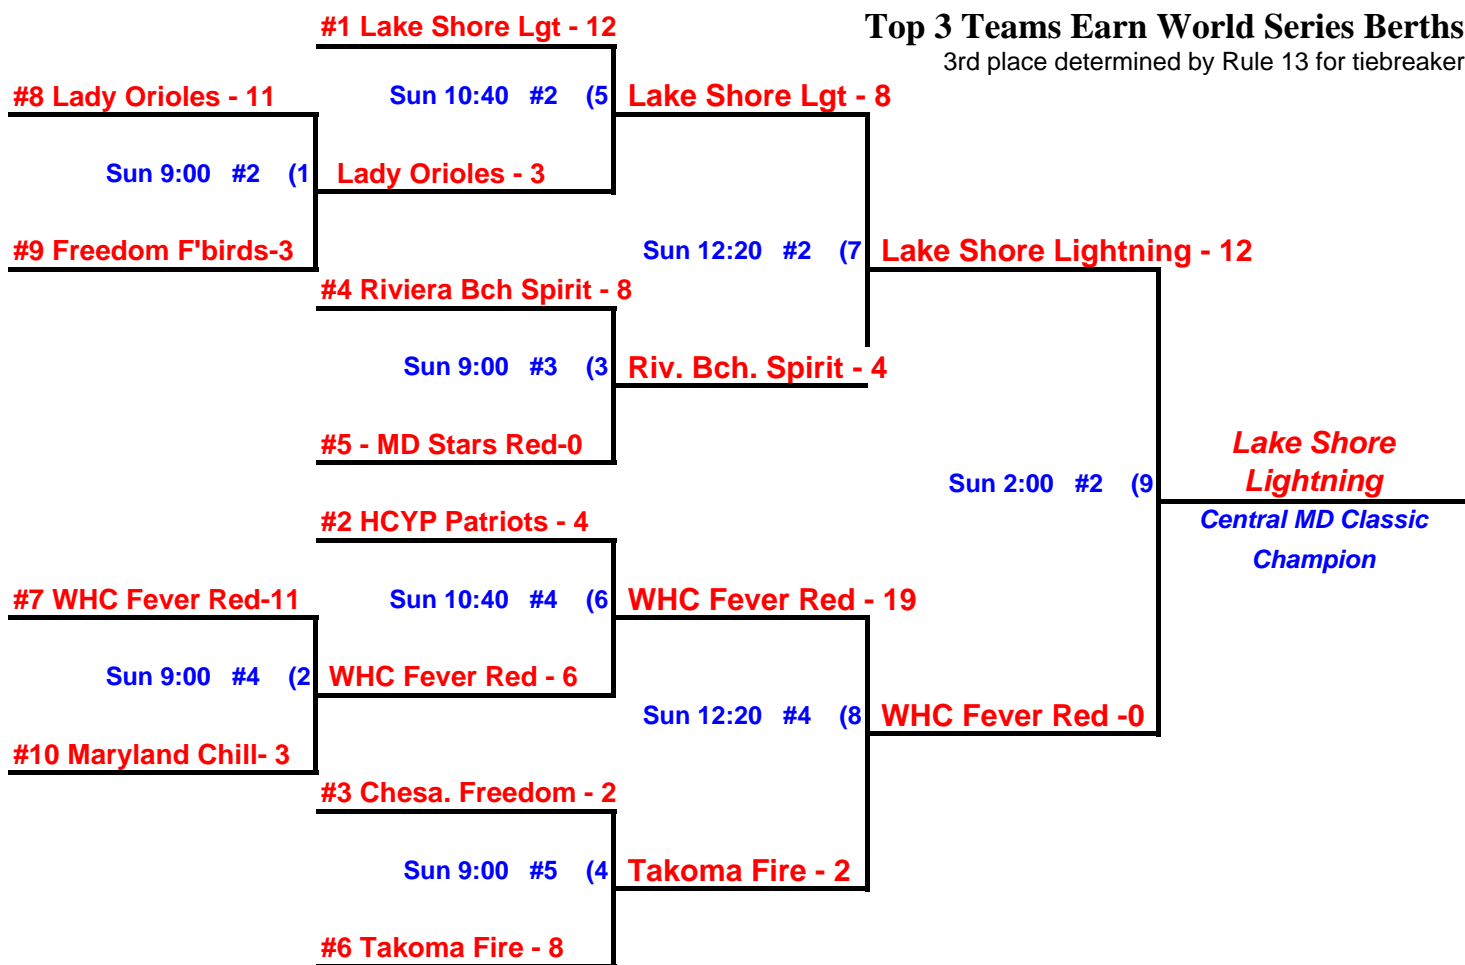

Order of Finish

1. Lake Shore Lightning

2. Maryland Stars

3. Bayside Blues

4. HCYP Patriots

5. Maryland Chill

NSA Central MD Classic

Carroll Co. Sports Complex

May 6-7, 2006

12 & Under

Westminster, Maryland

Freedom Firebirds
HCYP Patriots
Chesapeake Freedom

Lady Orioles
Lake Shore Lightning

Maryland Chill
Maryland Stars Red
Riviera Beach Spirit

Takoma Fire
WHC Fever Red

Day	Time	Teams		Field #
Sat	9:00	Freedom Firebirds - 0	HCYP Patriots - 10	2
Sat	9:00	WHC Fever Red - 3	Maryland Stars Red - 11	3
Sat	10:40	Freedom Firebirds - 1	Chesapeake Freedom - 14	2
Sat	10:40	Riviera Beach Spirit - 0	Lake Shore Lightning - 6	3
Sat	12:20	Chesapeake Freedom - 8	Takoma Fire - 7	2
Sat	12:20	Maryland Chill - 9	Lady Orioles - 12	3
Sat	2:00	Freedom Firebirds - 2	Takoma Fire - 12	2
Sat	2:00	WHC Fever Red - 2	Riviera Beach Spirit - 7	3
Sat	2:00	Maryland Stars Red - 0	Lake Shore Lightning - 10	4
Sat	3:40	Chesapeake Freedom - 4	HCYP Patriots - 6	2
Sat	3:40	WHC Fever Red - 14	Maryland Chill - 1	3
Sat	3:40	Maryland Stars Red - 9	Lady Orioles - 4	4
Sat	5:20	Takoma Fire - 4	HCYP Patriots - 4	2
Sat	5:20	Riviera Beach Spirit - 17	Maryland Chill - 6	3
Sat	5:20	Lake Shore Lightning - 9	Lady Orioles - 0	4

Top 3 Teams Earn World Series Berths

3rd place determined by Rule 13 for tiebreaker

14 & Under POOL PLAY

<u>Pool A</u>	<u>Pool B</u>
Damascus Hurricanes	Lady Orioles
HCYP Patriots Blue	Maryland Express
Severna Park Hornets	Maryland Stars