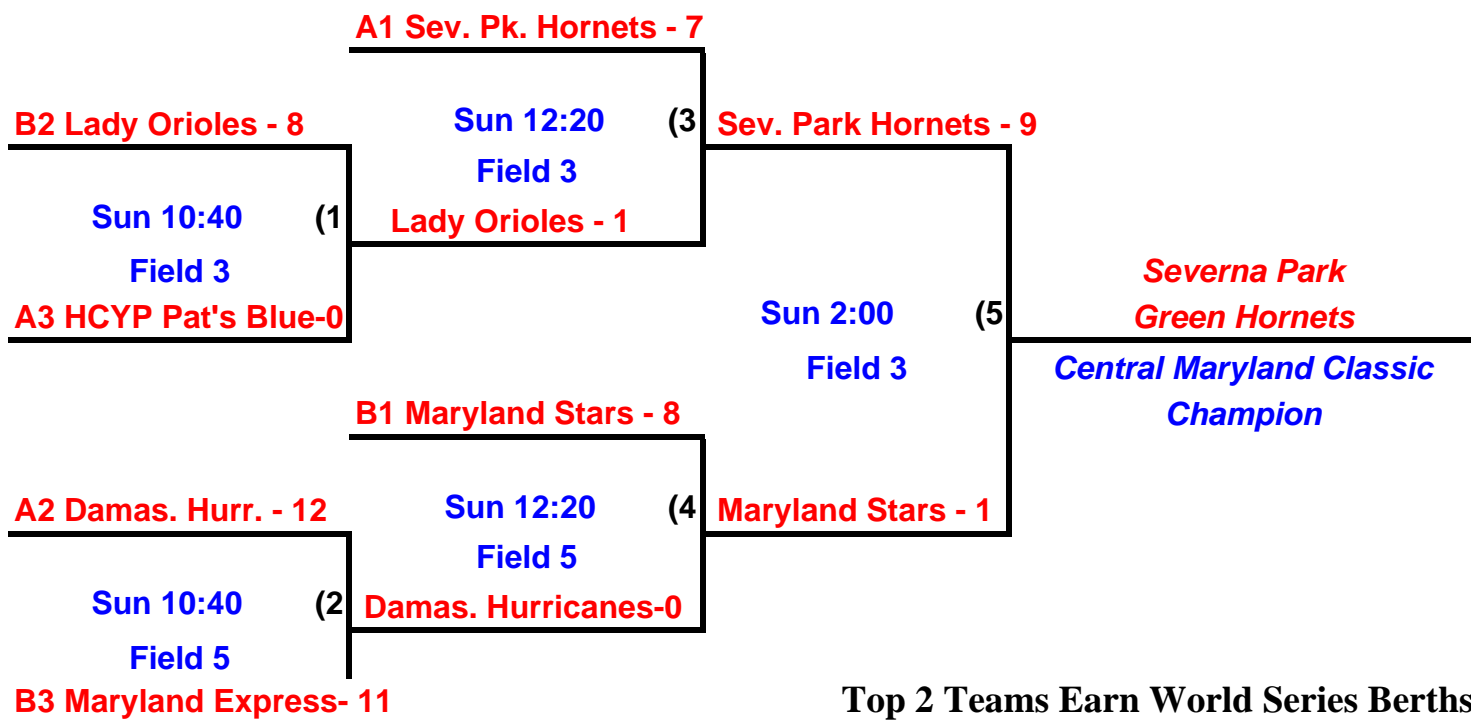

May 6-7, 2006

12 & Under

Westminster, Maryland

Freedom Firebirds
HCYP Patriots
Chesapeake Freedom

Lady Orioles
Lake Shore Lightning

Maryland Chill
Maryland Stars Red
Riviera Beach Spirit

Takoma Fire
WHC Fever Red

Day	Time	Teams		Field #
Sat	9:00	Freedom Firebirds - 0	HCYP Patriots - 10	2
Sat	9:00	WHC Fever Red - 3	Maryland Stars Red - 11	3
Sat	10:40	Freedom Firebirds - 1	Chesapeake Freedom - 14	2
Sat	10:40	Riviera Beach Spirit - 0	Lake Shore Lightning - 6	3
Sat	12:20	Chesapeake Freedom - 8	Takoma Fire - 7	2
Sat	12:20	Maryland Chill - 9	Lady Orioles - 12	3
Sat	2:00	Freedom Firebirds - 2	Takoma Fire - 12	2
Sat	2:00	WHC Fever Red - 2	Riviera Beach Spirit - 7	3
Sat	2:00	Maryland Stars Red - 0	Lake Shore Lightning - 10	4
Sat	3:40	Chesapeake Freedom - 4	HCYP Patriots - 6	2
Sat	3:40	WHC Fever Red - 14	Maryland Chill - 1	3
Sat	3:40	Maryland Stars Red - 9	Lady Orioles - 4	4
Sat	5:20	Takoma Fire - 4	HCYP Patriots - 4	2
Sat	5:20	Riviera Beach Spirit - 17	Maryland Chill - 6	3
Sat	5:20	Lake Shore Lightning - 9	Lady Orioles - 0	4

Top 3 Teams Earn World Series Berths

3rd place determined by Rule 13 for tiebreaker

14 & Under POOL PLAY

<u>Pool A</u>	<u>Pool B</u>
Damascus Hurricanes	Lady Orioles
HCYP Patriots Blue	Maryland Express
Severna Park Hornets	Maryland Stars

14 & Under CHAMPIONSHIP PLAY

Top 2 Teams Earn World Series Berths