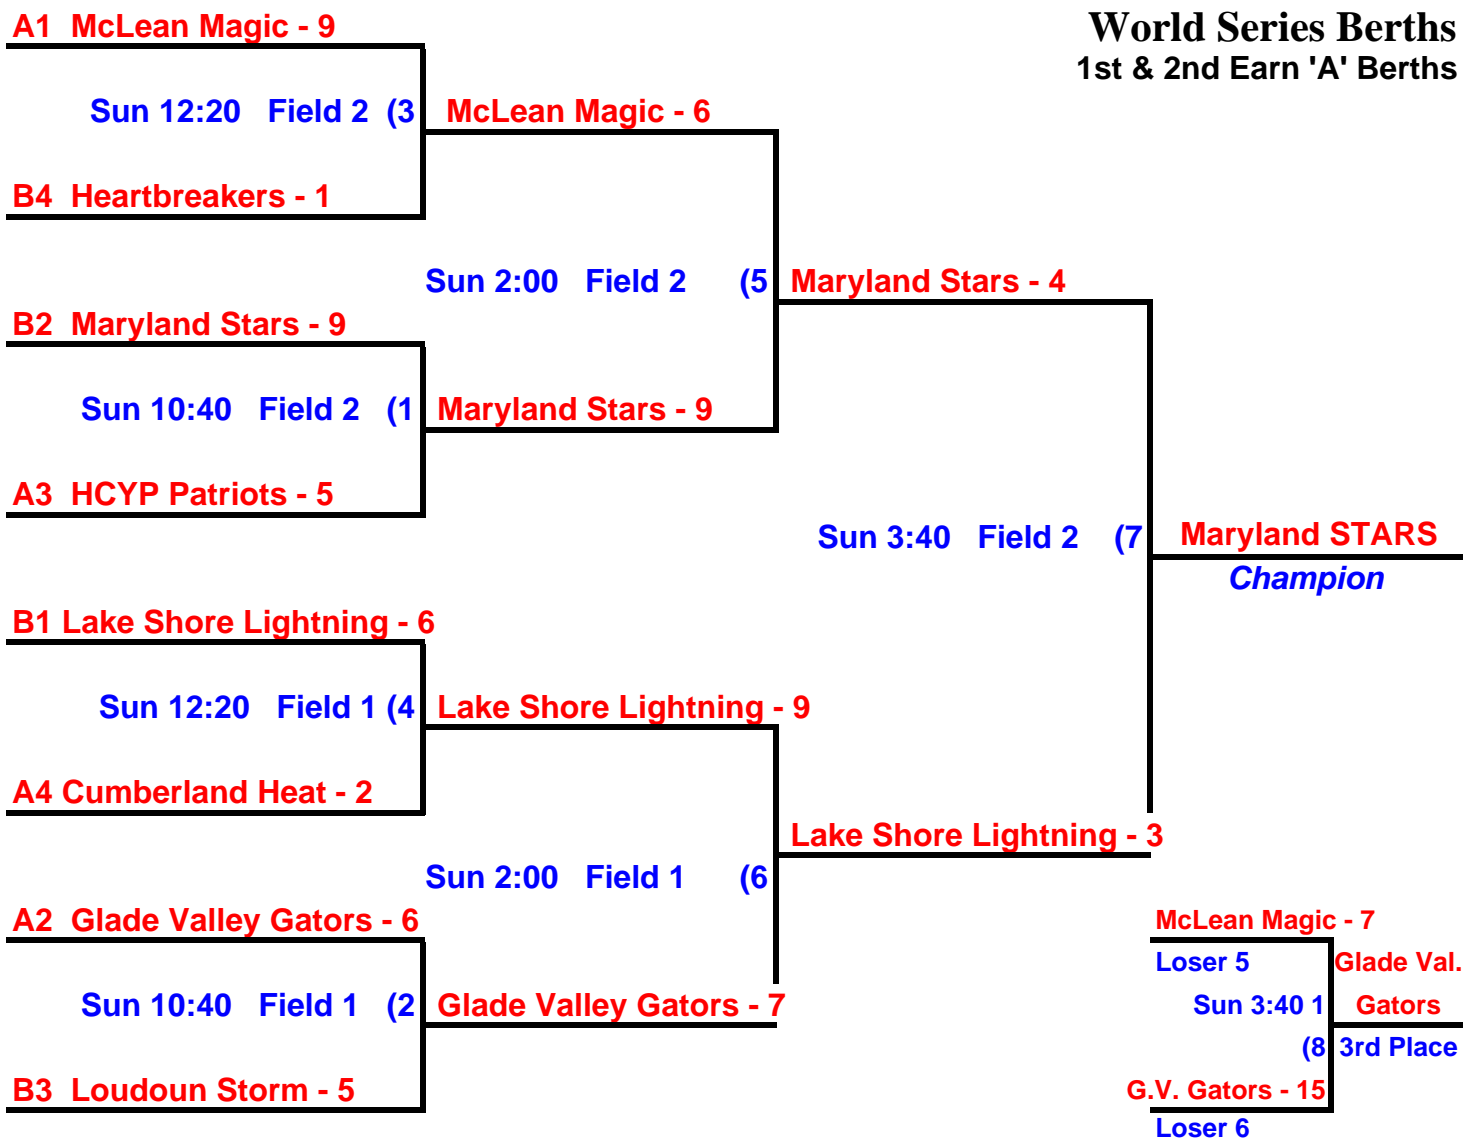

Heartbreakers Leadoff Classic

World Series Qualifier

April 29 - April 30 , 2006

10 & Under CHAMPIONSHIP

World Series Berths
1st & 2nd Earn 'A' Berths