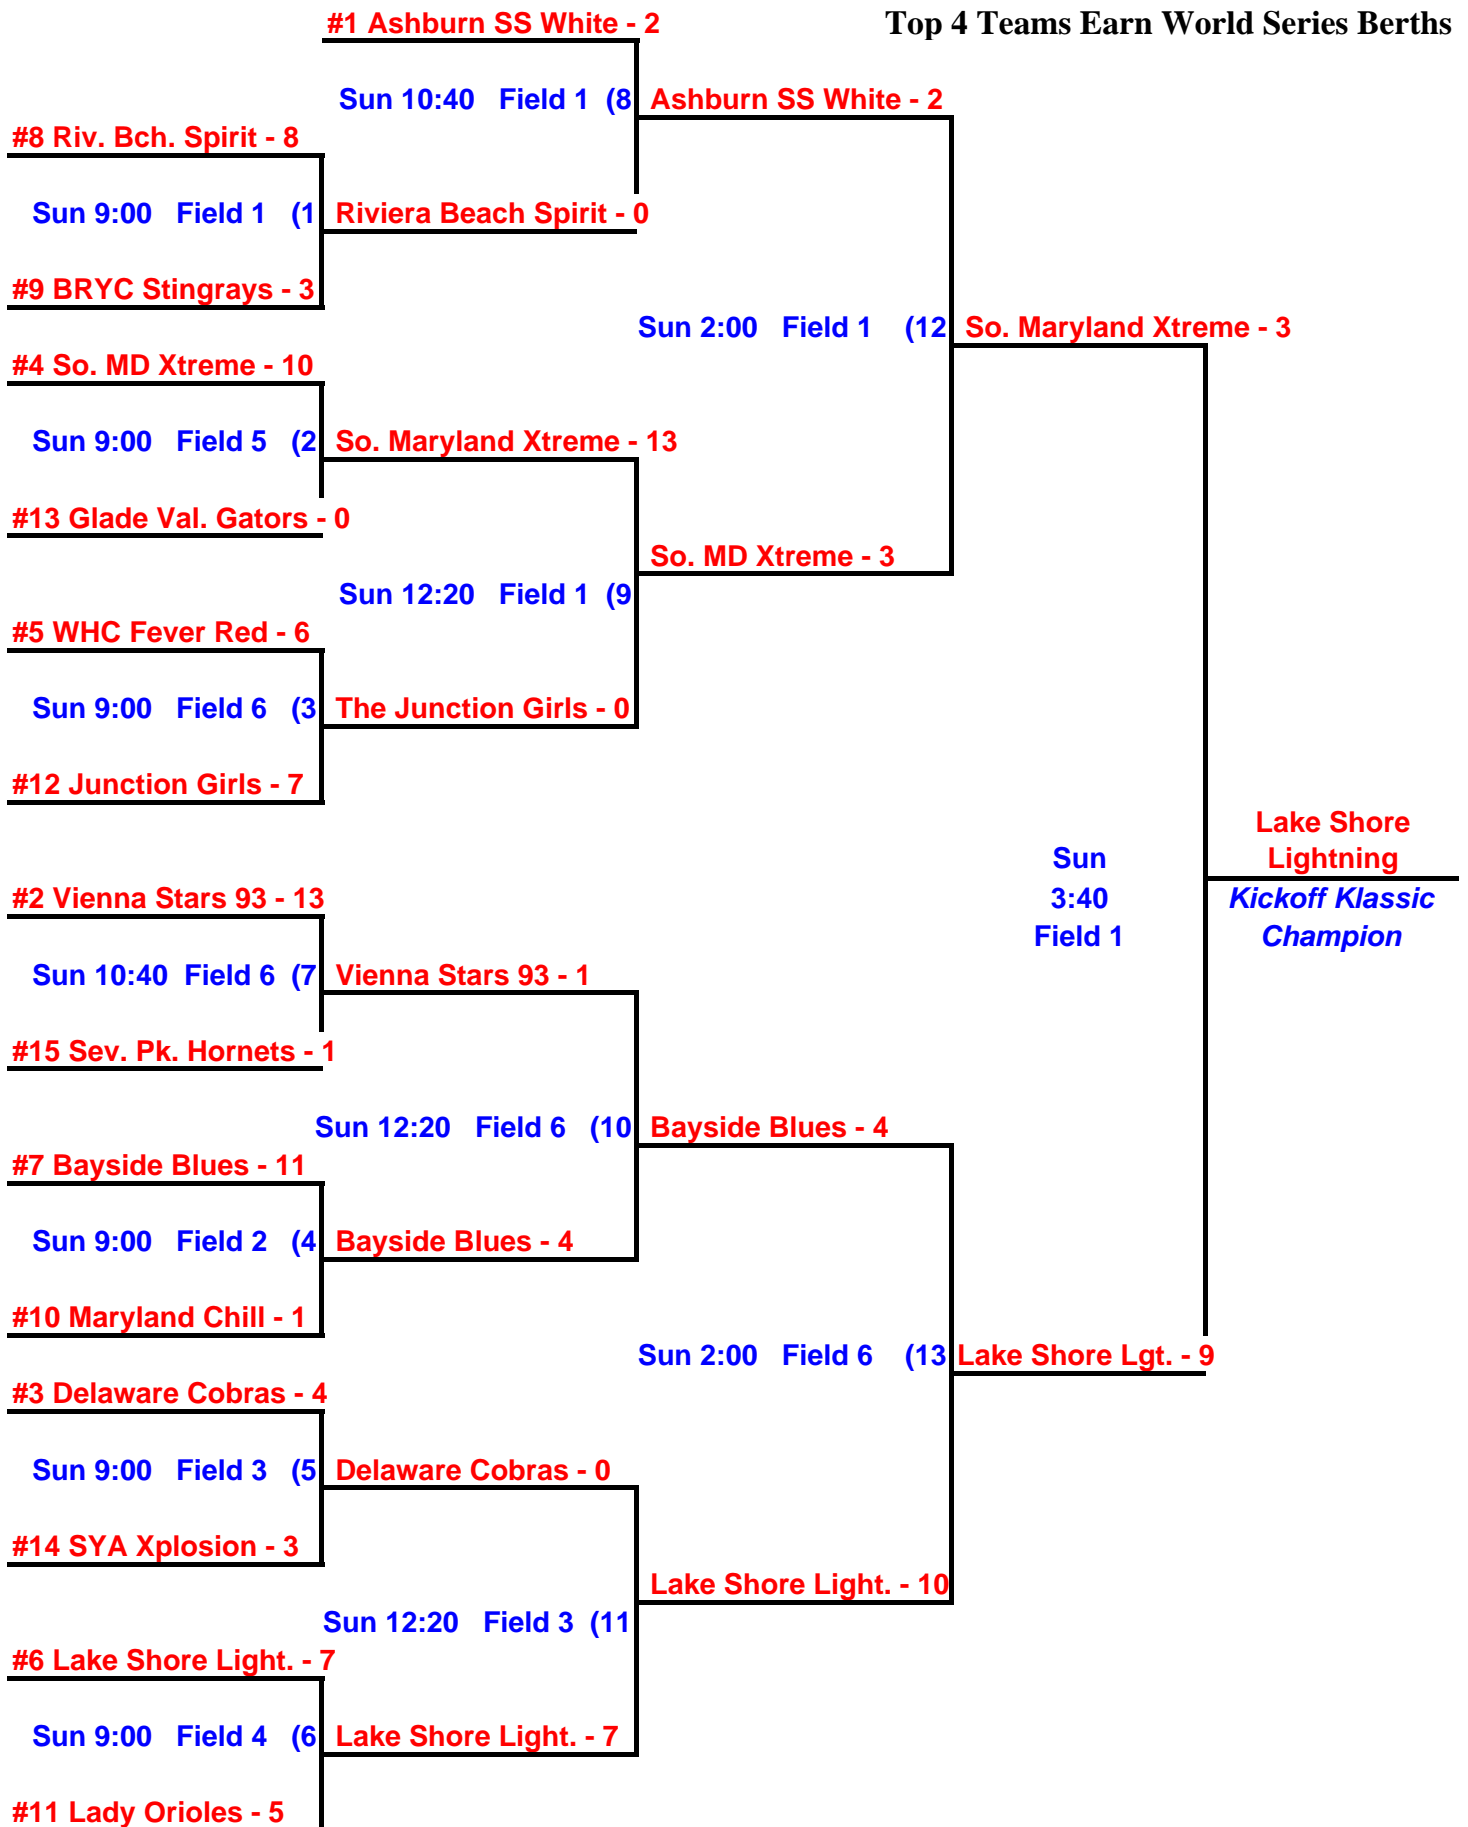

2006 NSA Kickoff Klassic

12 & Under Championship Play

Top 4 Teams Earn World Series Berths