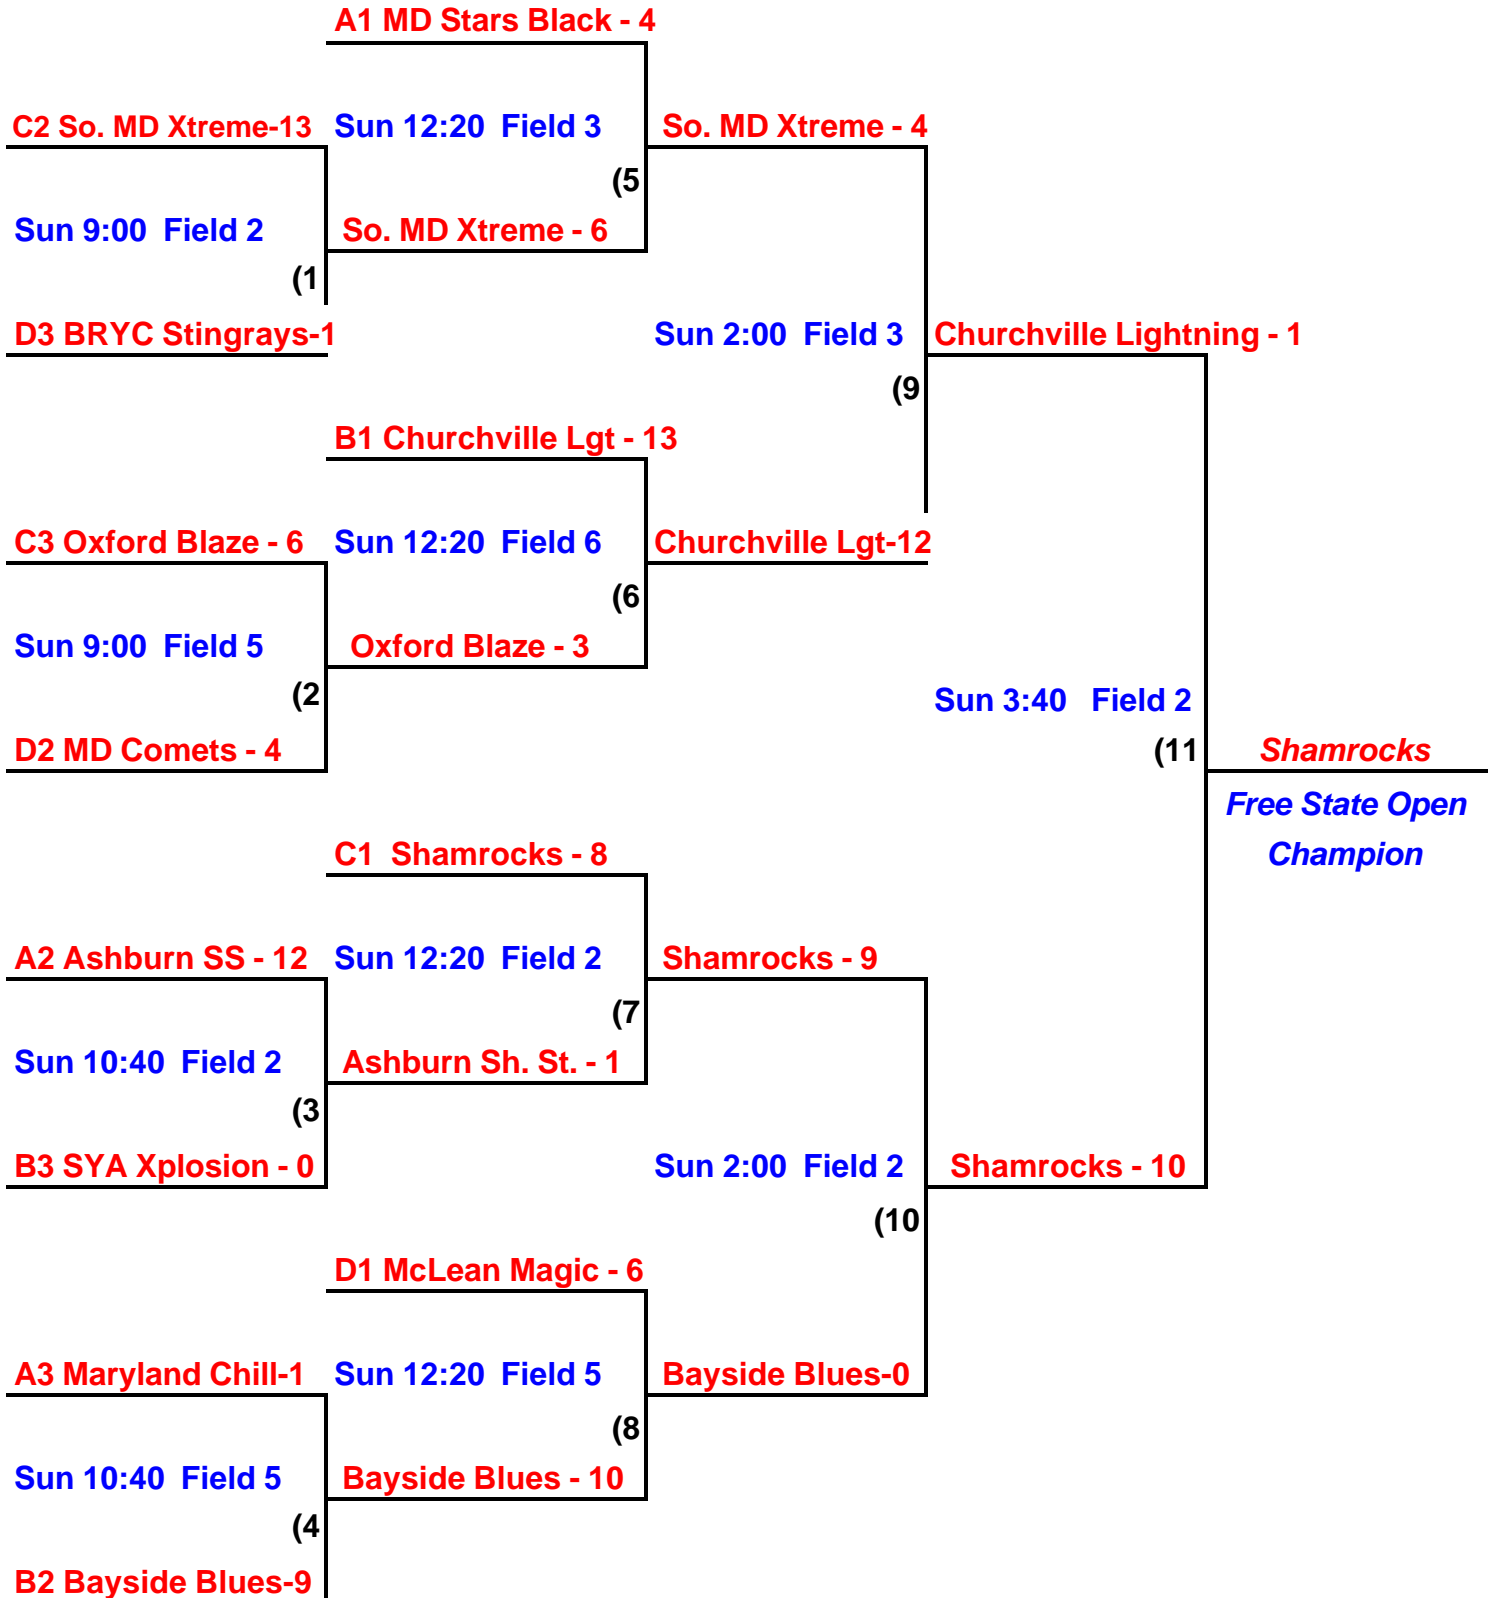

NSA Free State Fall Open
September 25, 2005

Bachman Sports Complex
Glen Burnie, Maryland

12 & Under
CHAMPIONSHIP PLAY