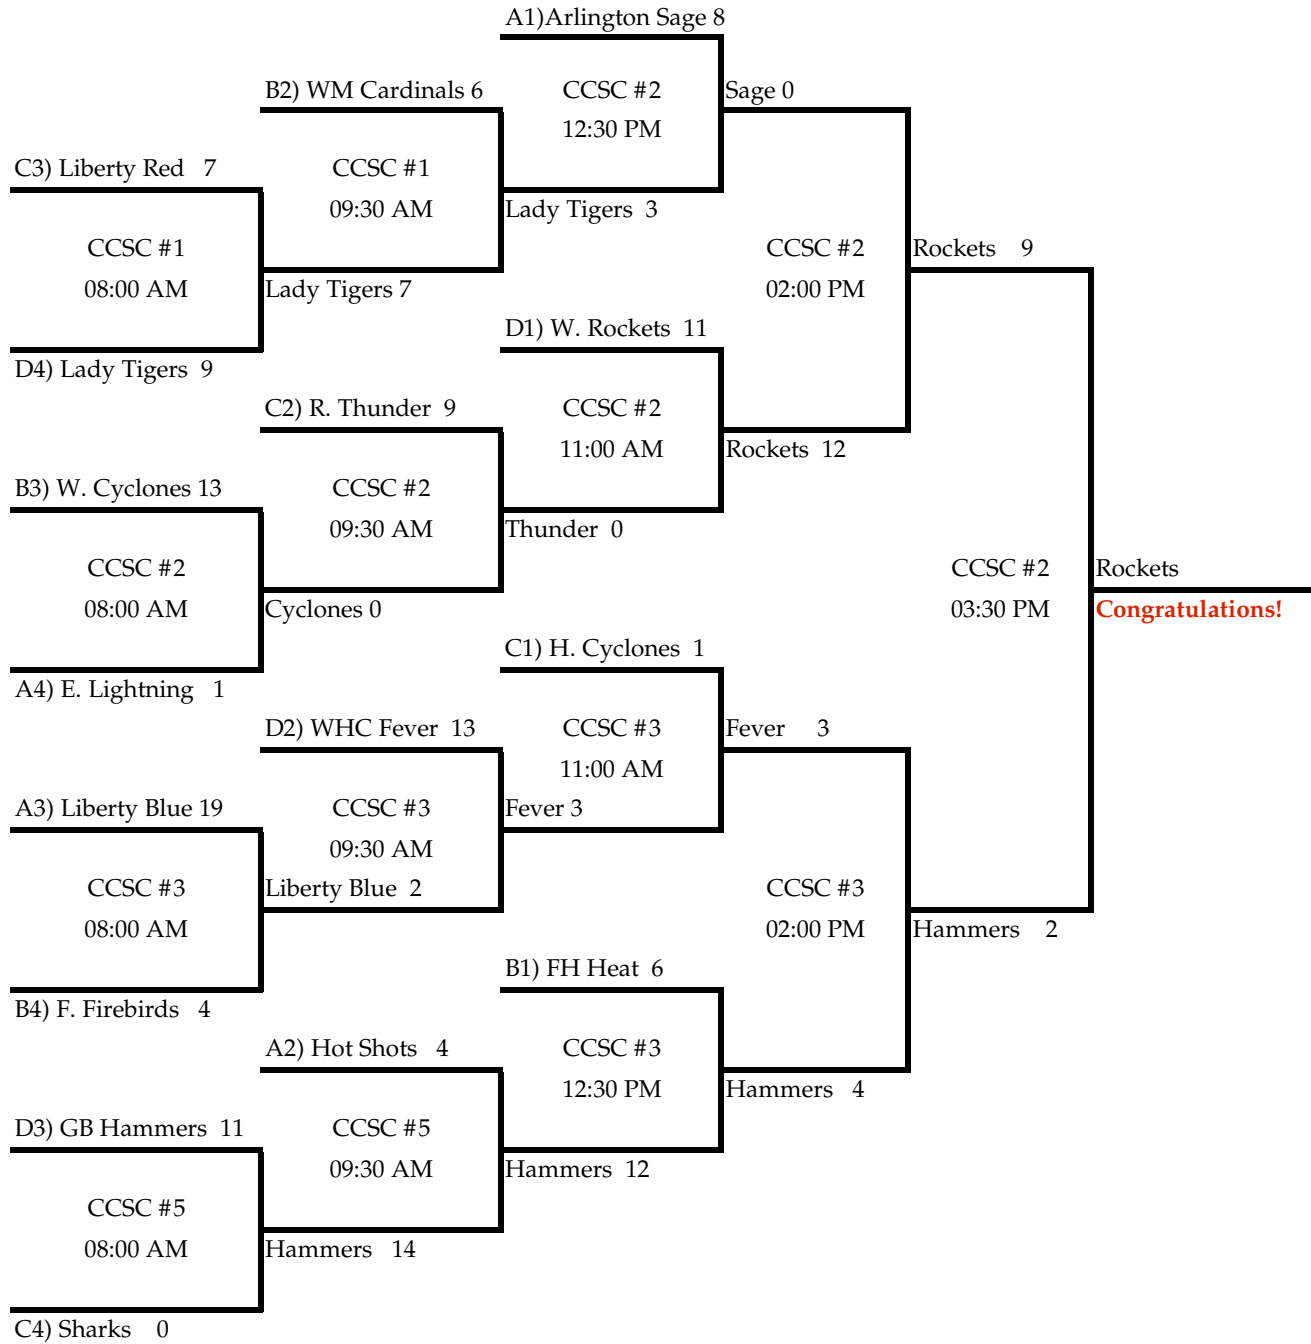

Winfield CLASSiC
7/9-7/10

Carroll County Sports Complex
Westminster, Md

14U Championship Play
(Sunday)