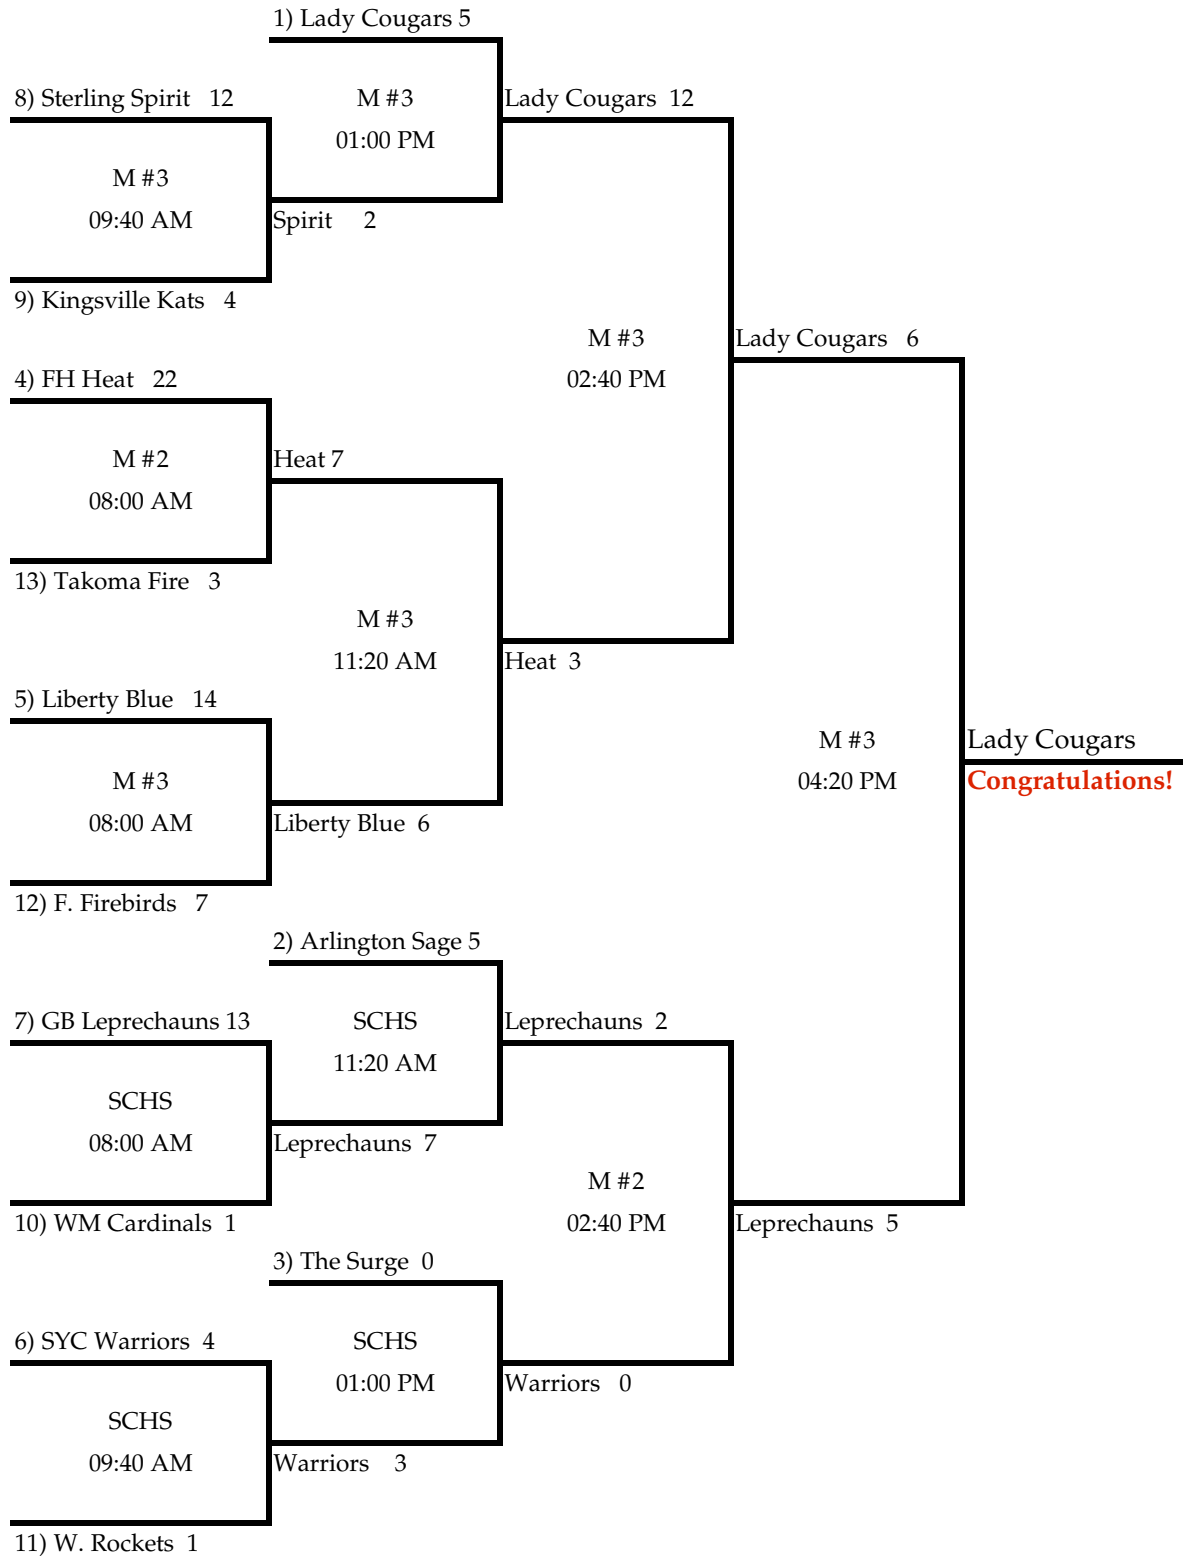

Winfield CLASSiC
7/9-7/10

Mayeski Park/SCHS
Sykesville, Md

12U Championship Play
(Sunday)