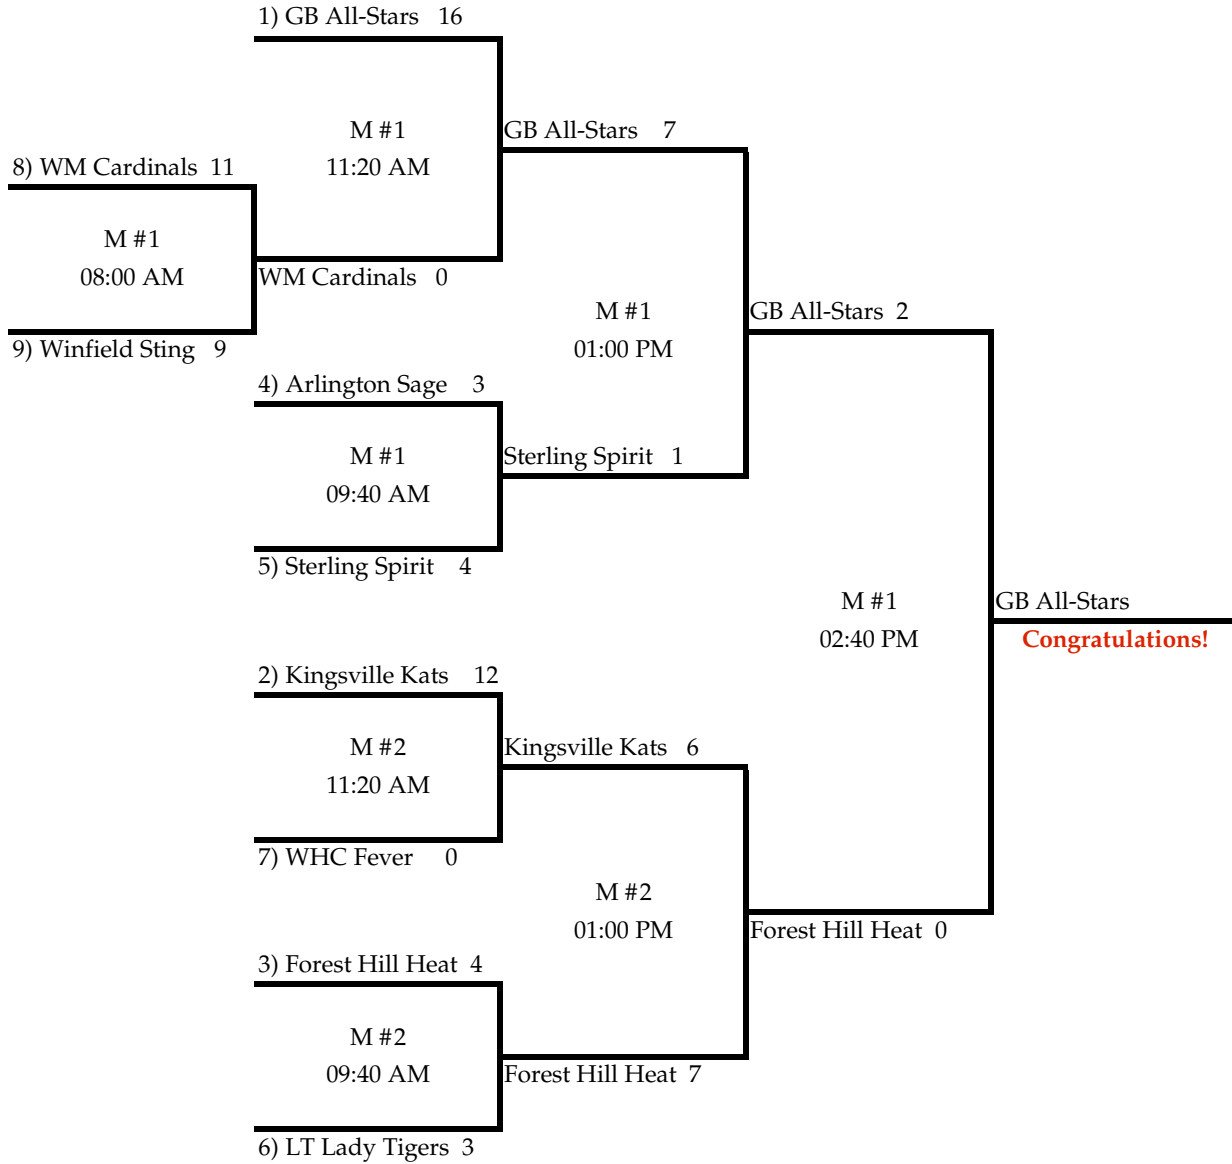

Winfield CLASSiC
7/9-7/10

Mayeski Park
Sykesville, Md

10U Championship Play
(Sunday)