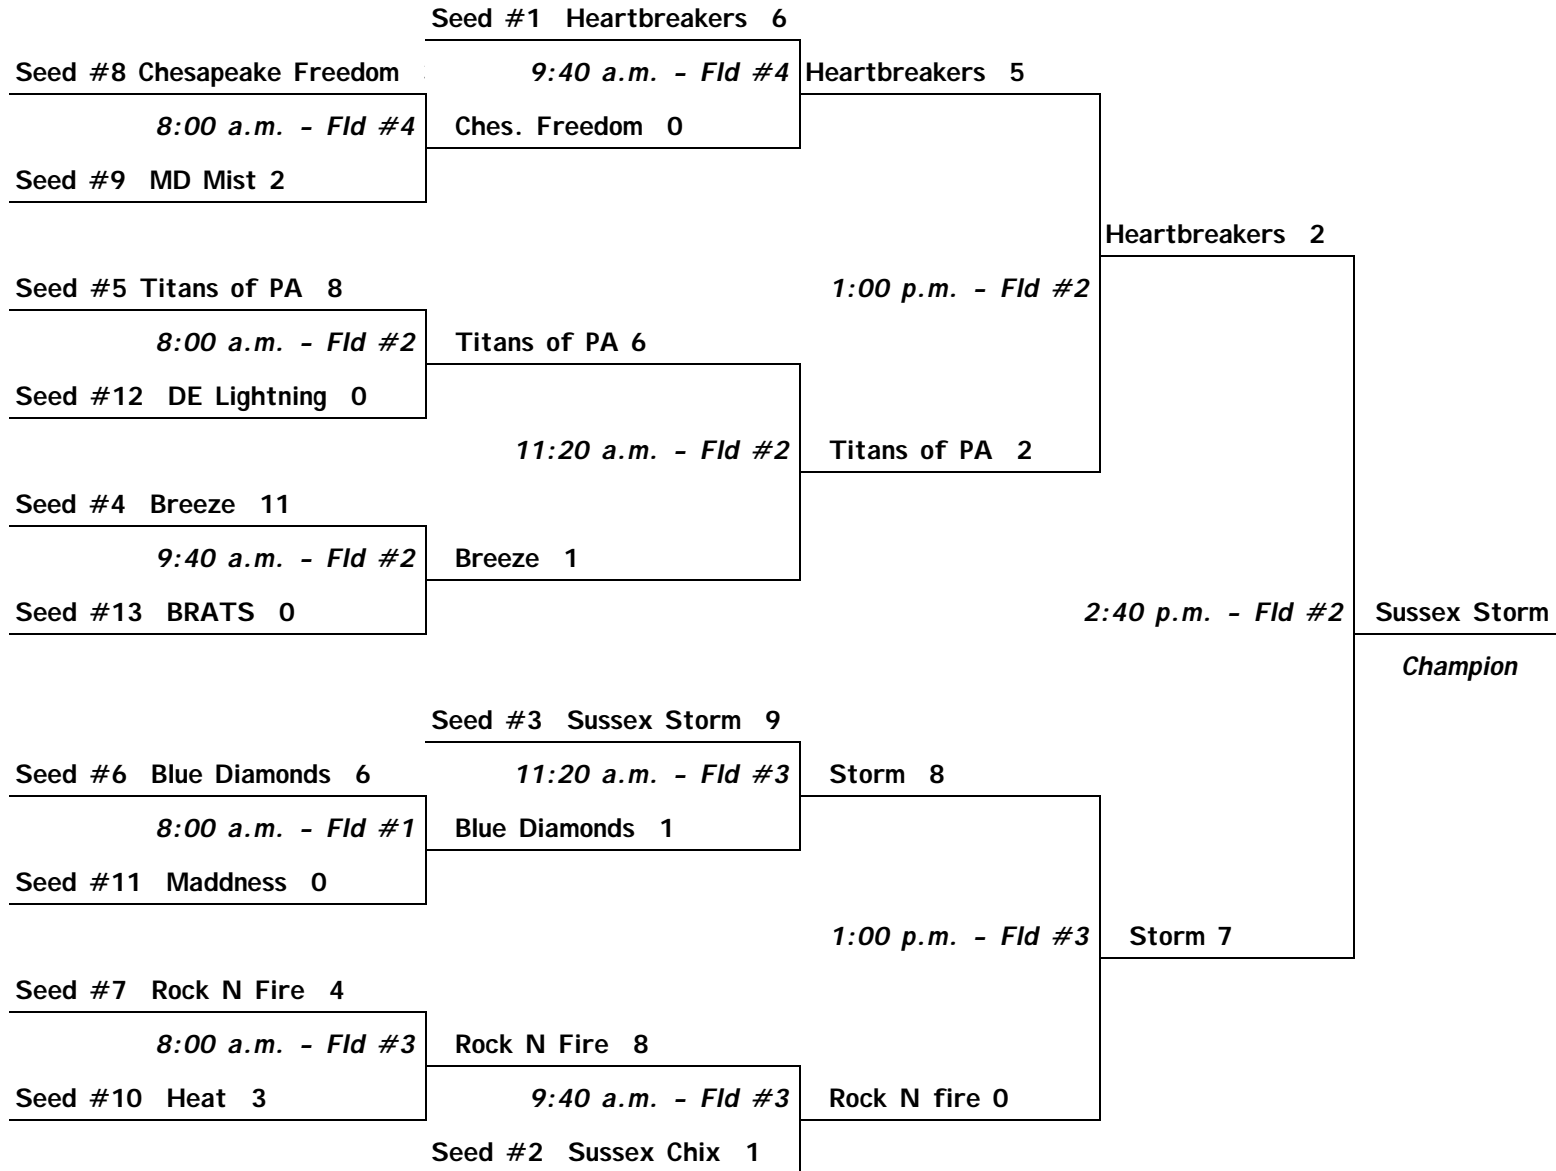

**Lady Liberty Fast Pitch Classic
Snickers Scholarship NIT
16 & Under Championship**