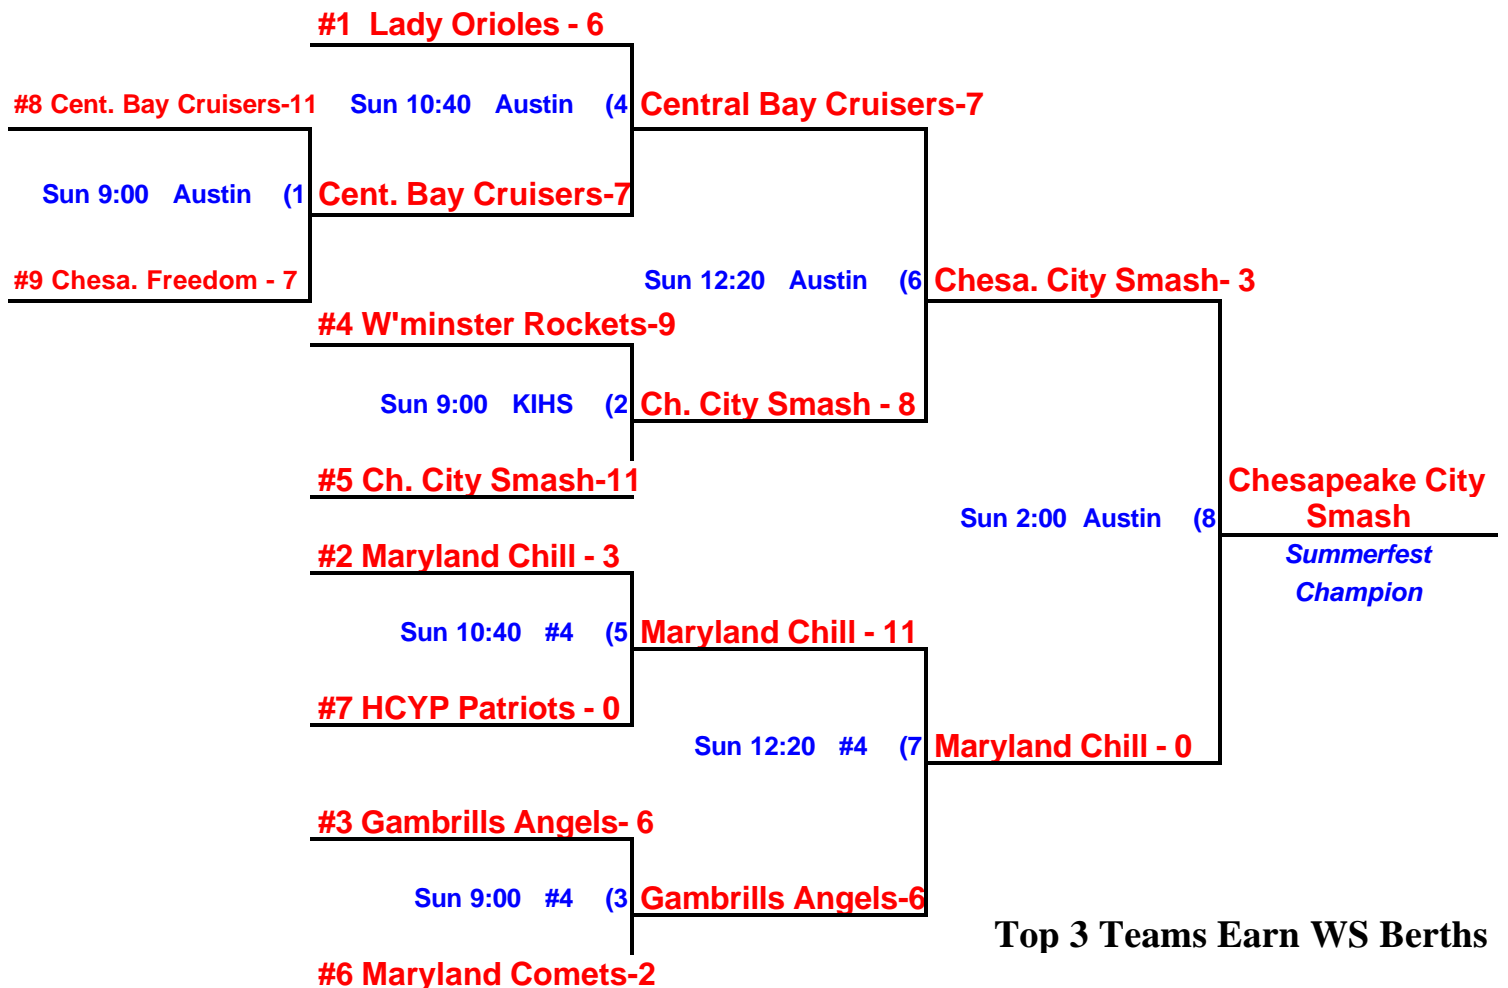

NSA Summerfest at Love Point

Old Love Point Park

14 & Under

**Central Bay Cruisers
Chesapeake City Smash
Chesapeake Freedom**

**Gambrills Angels
HCYP Patriots
Lady Orioles**

**Maryland Chill
Maryland Comets
Westminster Rockets**

Day	Time	Teams	Field #	
Sat	9:00	Lady Orioles - 11	Gambrills Angels - 3	3
Sat	10:40	HCYP Patriots - 0	Chesapeake City Smash - 9	Austin
Sat	10:40	Central Bay Cruisers - 10	Chesapeake Freedom - 3	3
Sat	10:40	Maryland Chill - 3	Maryland Comets - 1	KIHS
Sat	12:20	HCYP Patriots - 8	Westminster Rockets - 9	Austin
Sat	12:20	Gambrills Angels - 13	Central Bay Cruisers - 9	3
Sat	12:20	Lady Orioles - 12	Maryland Chill - 5	KIHS
Sat	2:00	Chesapeake City Smash - 4	Westminster Rockets - 4	Austin
Sat	2:00	Gambrills Angels - 14	Chesapeake Freedom - 4	3
Sat	2:00	Lady Orioles - 3	Maryland Comets - 2	KIHS
Sat	3:40	Maryland Chill - 7	Chesapeake City Smash - 4	Austin
Sat	3:40	Chesapeake Freedom - 3	HCYP Patriots - 11	3
Sat	3:40	Maryland Comets - 11	Central Bay Cruisers - 0	KIHS

Top 3 Teams Earn WS Berths

NSA Summerfest at Love Point - July 2-3, 2005

Old Love Point Park, Stevensville, MD

16 & Under POOL PLAY

Pool A

Freedom Firebirds Blue
Gambrills Angels
HCYP Patriots Blue
Sussex Chix