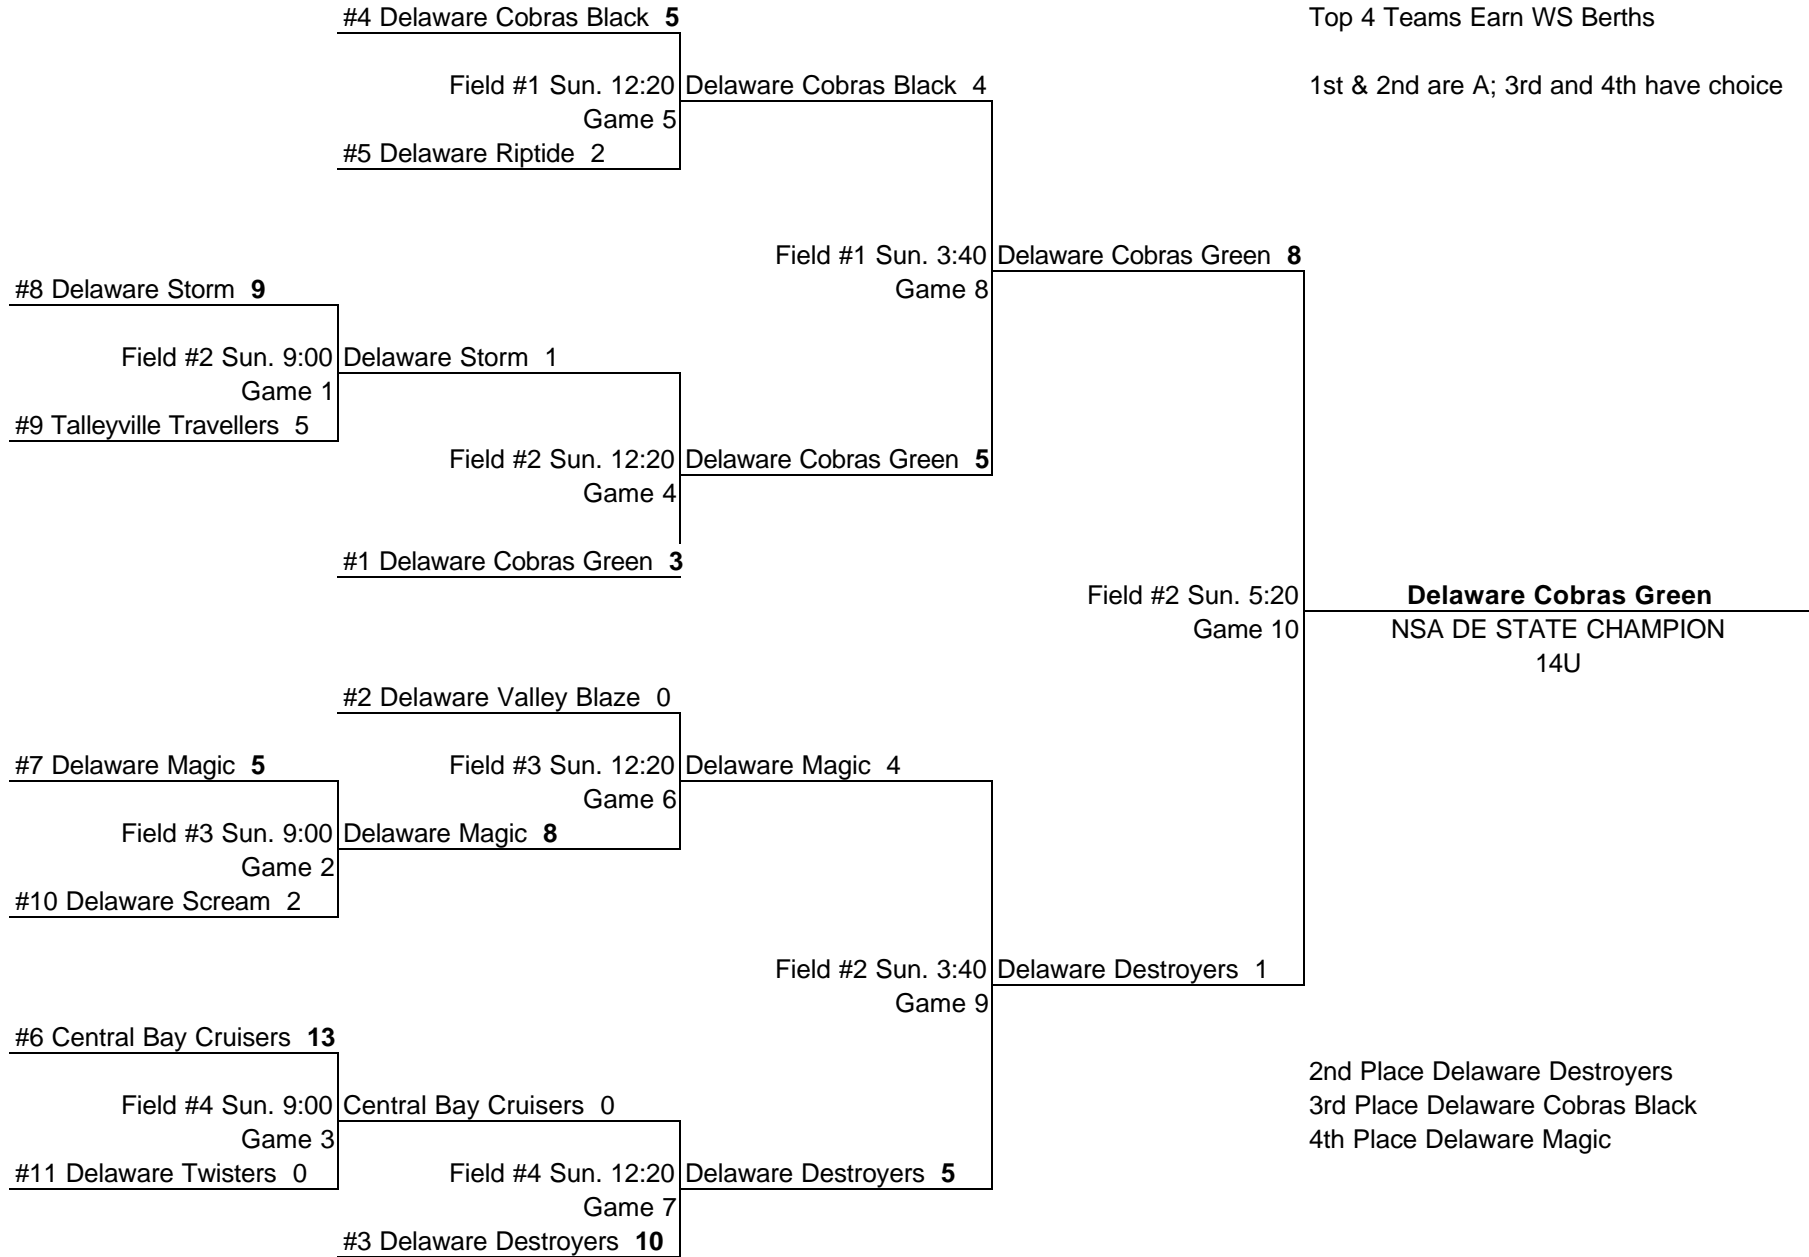

Champion Team Earns SWS Berth

Top 4 Teams Earn WS Berths

1st & 2nd are A; 3rd and 4th have choice