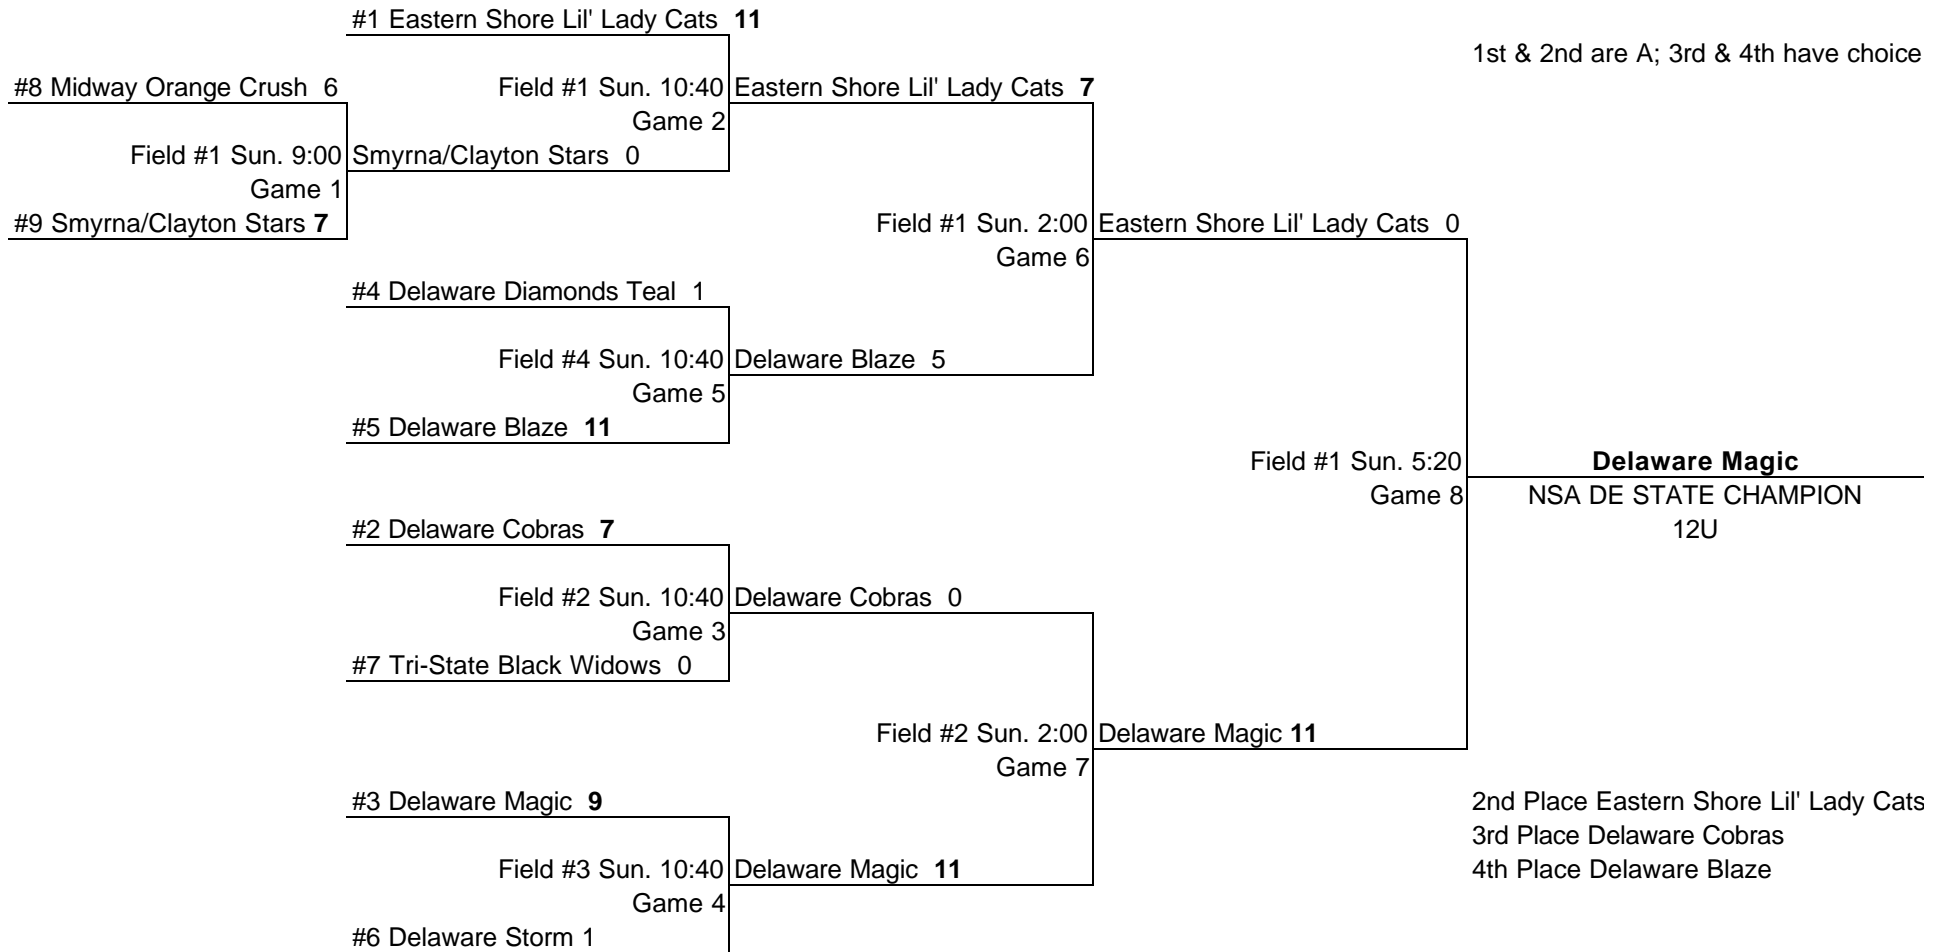

2005 NSA Delaware State Championship
Schutte Park, Dover DE
12U Pool Play - Friday June 24th - Saturday June 25th

Teams

Delaware Cobras 12U	Midway Orange Crush 12U	Smyrna/Clayton Stars 12U
Delaware Magic 12U	Delaware Diamonds Teal 12U	Tri-State Black Widows 12U
Eastern Shore Lil' Lady Cats 12U	Delaware Storm 12U	Delaware Valley Blaze 12U

Day	Time	Score	Score
Fri	5:00	Tri-State Black Widows 12U 9	Smyrna/Clayton Stars 12U 5
Fri	5:00	Eastern Shore Lil' Lady Cats 12U 11	Delaware Diamonds Teal 12U 1
Fri	6:40	Delaware Valley Blaze 12U 10	Midway Orange Crush 12U 0
Fri	6:40	Delaware Magic 12U 12	Delaware Storm 12U 2
Sat	9:00	Tri-State Black Widows 12U 1	Eastern Shore Lil' Lady Cats 12U 24
Sat	9:00	Smyrna/Clayton Stars 12U 3	Delaware Diamonds Teal 12U 8
Sat	10:40	Delaware Valley Blaze 12U 1	Delaware Magic 12U 6
Sat	10:40	Midway Orange Crush 12U 1	Delaware Cobras 12U 6
Sat	12:20	Smyrna/Clayton Stars 12U 0	Eastern Shore Lil' Lady Cats 12U 10
Sat	12:20	Delaware Diamonds Teal 12U 7	Delaware Storm 12U 1
Sat	12:20	Midway Orange Crush 12U 4	Delaware Magic 12U 8
Sat	12:20	Delaware Valley Blaze 12U 2	Delaware Cobras 12U 10
Sat	2:00	Tri-State Black Widows 12U 2	Delaware Storm 12U 4

Champion Team Earns SWS Berth

Top 4 Teams Earn WS Berths

1st & 2nd are A; 3rd & 4th have choice

Teams

Delaware Destroyers 14U	Delaware Riptide 14U	Delaware Valley Blaze 14U
Delaware Cobras Green 14U	Talleyville Travellers 14U	Central Bay Cruisers 14U
Delaware Magic 14U	Delaware Twisters 14U	Delaware Scream 14U
Delaware Storm 14U	Delaware Cobras Black 14U	

Champion Team Earns SWS Berth

Top 4 Teams Earn WS Berths

1st & 2nd are A; 3rd and 4th have choice

Teams

Delaware Dynamite Red 16U Delaware Magic Blue 16U Delaware Maddness 16U

Delaware Dynamite Black 16U Rock N Fire Express 16U Sussex Chix 16U