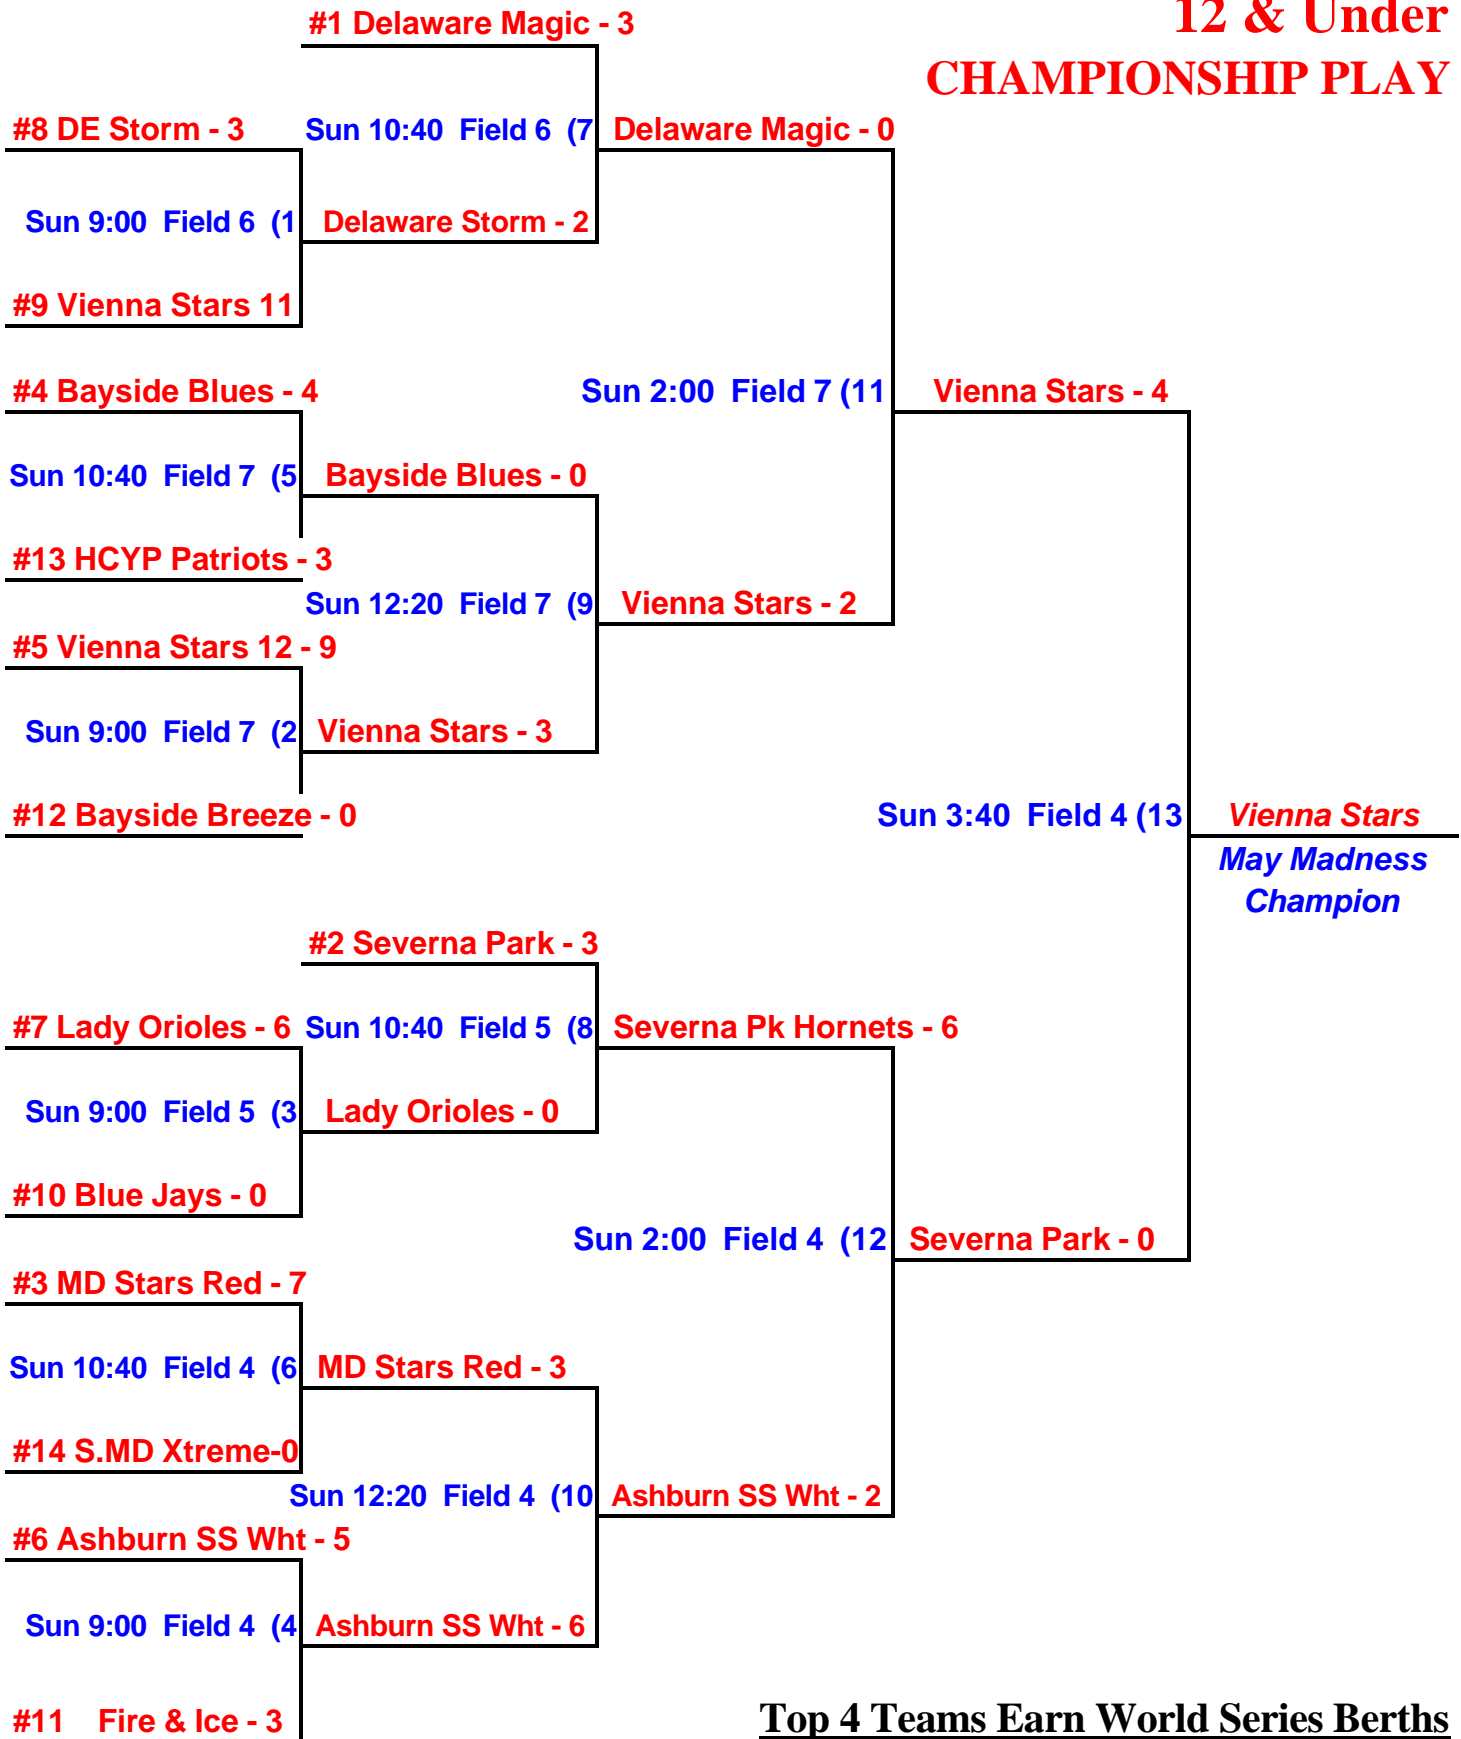

Lake Shore Lightning
Freedom Firebirds
Maryland Stars

Day	Time	Teams		Field #
Sat	9:00	Bayside Blues - 12	HCYP Patriots - 0	5
Sat	9:00	Lake Shore Lightning - 18	Freedom Firebirds - 1	6
Sat	10:30	Bayside Blues - 5	Bayside Breeze - 3	5
Sat	10:30	Lake Shore Lightning - 9	Maryland Stars - 0	6
Sat	12:00	HCYP Patriots - 1	Bayside Breeze - 8	5
Sat	12:00	Freedom Firebirds - 0	Maryland Stars - 12	6
Sat	1:30	Bayside Blues - 1	Lake Shore Lightning - 9	6
Sat	3:00	HCYP Patriots - 5	Freedom Firebirds - 13	6
Sat	4:30	Bayside Breeze	Maryland Stars	6

Fairfax Blue Jays
Fire & Ice
HCYP Patriots
Lady Orioles
Maryland Stars Red

Severna Park Green Hornets
Southern Maryland Xtreme
Vienna Stars 11
Vienna Stars 12

Day	Time	Teams		Field #
Sat	9:00	Vienna Stars 12 - 1	Lady Orioles - 4	3
Sat	9:00	Ashburn SS White - 6	HCYP Patriots - 0	4
Sat	9:00	Fairfax Blue Jays - 3	Bayside Blues - 4	7
Sat	10:30	Severna Park Hornets - 10	Fire & Ice - 1	3
Sat	10:30	Maryland Stars Red - 6	So Maryland Xtreme - 2	4
Sat	10:30	Bayside Breeze - 3	Vienna Stars 11 - 6	7
Sat	12:00	Vienna Stars 12 - 2	Ashburn SS White - 0	3
Sat	12:00	Lady Orioles - 0	Delaware Magic - 8	4
Sat	12:00	HCYP Patriots - 1	Delaware Storm - 9	7
Sat	1:30	Severna Park Hornets - 16	So Maryland Xtreme - 2	3
Sat	1:30	Maryland Stars Red - 5	Fire & Ice - 3	4
Sat	1:30	Fairfax Blue Jays - 12	Bayside Breeze - 0	5
Sat	1:30	Bayside Blues - 10	Vienna Stars 11 - 3	7
Sat	3:00	Vienna Stars 12 - 12	HCYP Patriots - 3	3
Sat	3:00	Lady Orioles - 2	Ashburn SS White - 2	4
Sat	3:00	Fairfax Blue Jays - 0	Delaware Magic - 13	5
Sat	3:00	Bayside Blues - 9	Delaware Storm - 4	7
Sat	4:30	Severna Park Hornets	Maryland Stars Red	3
Sat	4:30	Fire & Ice	So Maryland Xtreme	4
Sat	4:30	Bayside Breeze	Delaware Magic	5
Sat	4:30	Vienna Stars 11	Delaware Storm	7

NSA May Madness

May 15, 2005

Colmar Manor Park
Bladensburg, Maryland

12 & Under CHAMPIONSHIP PLAY

Top 4 Teams Earn World Series Berths

NSA May Madness

Fairland Regional Park, Laurel, MD

14 & Under