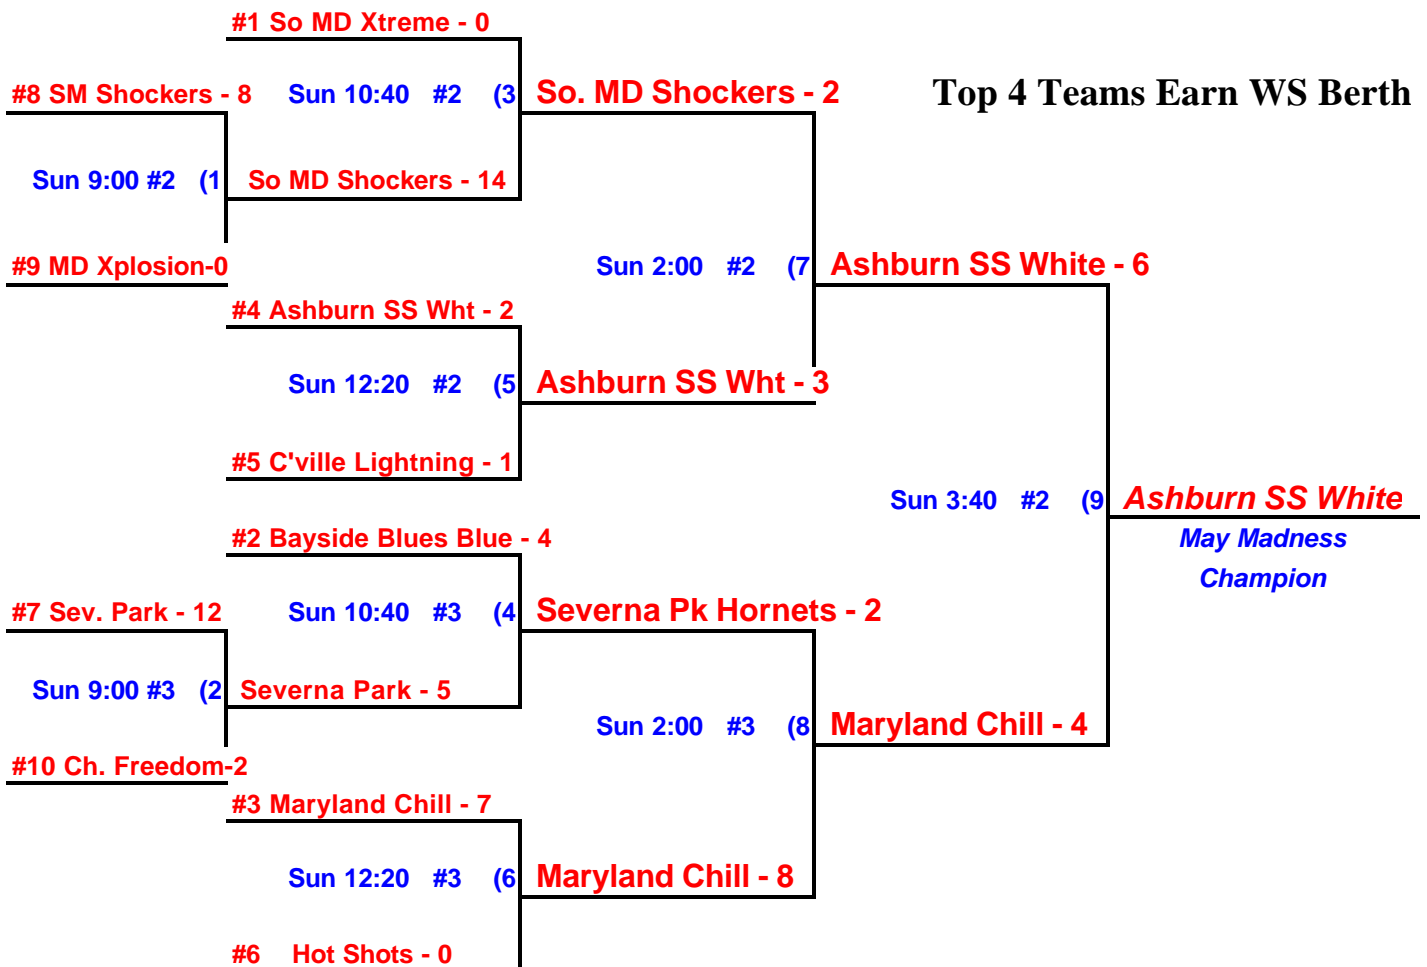

NSA May Madness

Fairland Regional Park, Laurel, MD

14 & Under

Ashburn SS White   **Bayside Blues**   **Severna Park Stallings**   **Maryland Chill**
So. Maryland Xtreme   **Hot Shots**   **So. Maryland Shockers**   **Maryland Xplosion**
Chesapeake Freedom   **Churchville Lightning**

Day	Time	Teams		Field #
Sat	9:00	Severna Park Hornets - 0	Bayside Blues Blue - 6	1
Sat	9:00	Hot Shots - 4	Chesapeake Freedom - 0	2
Sat	10:30	Severna Park Hornets - 1	Hot Shots - 8	1
Sat	10:30	Bayside Blues Blue - 9	Chesapeake Freedom - 0	2
Sat	12:00	Maryland Xplosion -1	Maryland Chill - 3	1
Sat	12:00	So Maryland Shockers - 2	Ashburn SS White - 3	2
Sat	1:30	Maryland Xplosion - 0	So Maryland Xtreme - 10	1
Sat	1:30	So Maryland Shockers - 5	Churchville Lightning - 7	2
Sat	3:00	Severna Park Hornets - 9	Chesapeake Freedom - 7	1
Sat	3:00	Bayside Blues Blue - 9	Hot Shots - 0	2
Sat	4:30	Maryland Chill	So Maryland Xtreme	1
Sat	4:30	Ashburn SS White	Churchville Lightning	2
Sat	6:00	Maryland Chill	Ashburn SS White	1
Sat	6:00	So Maryland Xtreme	Churchville Lightning	2
Sat	6:00	Maryland Xplosion	So Maryland Shockers	3