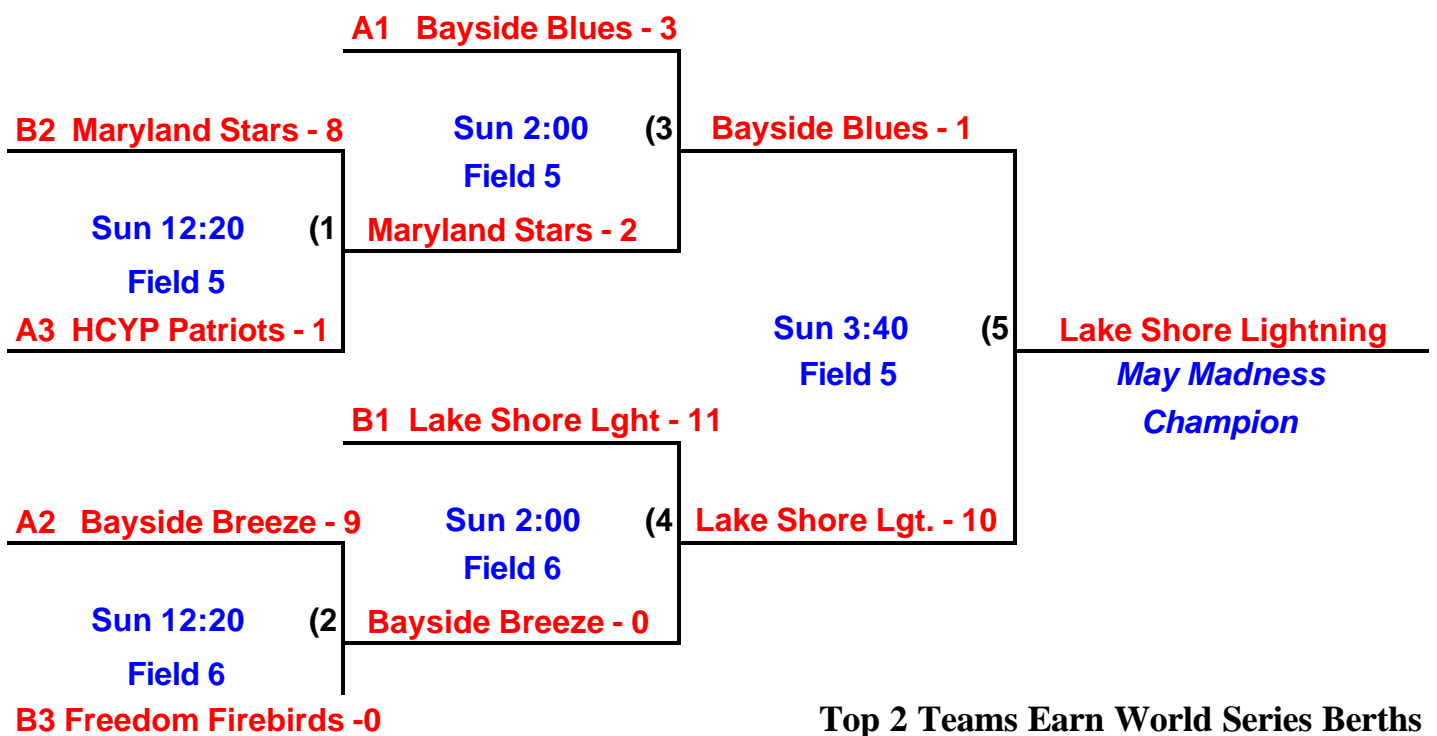

NSA May Madness

May 14-15, 2005

Colmar Manor Park

Bladensburg, Maryland

10 & Under POOL PLAY

Pool A

Bayside Blues
HCYP Patriots
Bayside Breeze

Pool B

Lake Shore Lightning
Freedom Firebirds
Maryland Stars

Day	Time	Teams		Field #
Sat	9:00	Bayside Blues - 12	HCYP Patriots - 0	5
Sat	9:00	Lake Shore Lightning - 18	Freedom Firebirds - 1	6
Sat	10:30	Bayside Blues - 5	Bayside Breeze - 3	5
Sat	10:30	Lake Shore Lightning - 9	Maryland Stars - 0	6
Sat	12:00	HCYP Patriots - 1	Bayside Breeze - 8	5
Sat	12:00	Freedom Firebirds - 0	Maryland Stars - 12	6
Sat	1:30	Bayside Blues - 1	Lake Shore Lightning - 9	6
Sat	3:00	HCYP Patriots - 5	Freedom Firebirds - 13	6
Sat	4:30	Bayside Breeze	Maryland Stars	6

10 & Under CHAMPIONSHIP PLAY

Top 2 Teams Earn World Series Berths

2005 NSA May Madness

Colmar Manor Park, Bladensburg, MD

12 & Under POOL PLAY - Saturday, May 14

Teams

Ashburn Sh. Stars White
Bayside Blues
Bayside Breeze
Delaware Magic
Delaware Storm

NSA May Madness

May 14-15, 2005

Fairland Regional Park

Laurel, Maryland

16 & Under

Teams

Churchville Lightning
Cockeysville Sting
Delaware Maddness

HCYP Patriots Blue
Maryland Stars Black
Maryland Stars Red