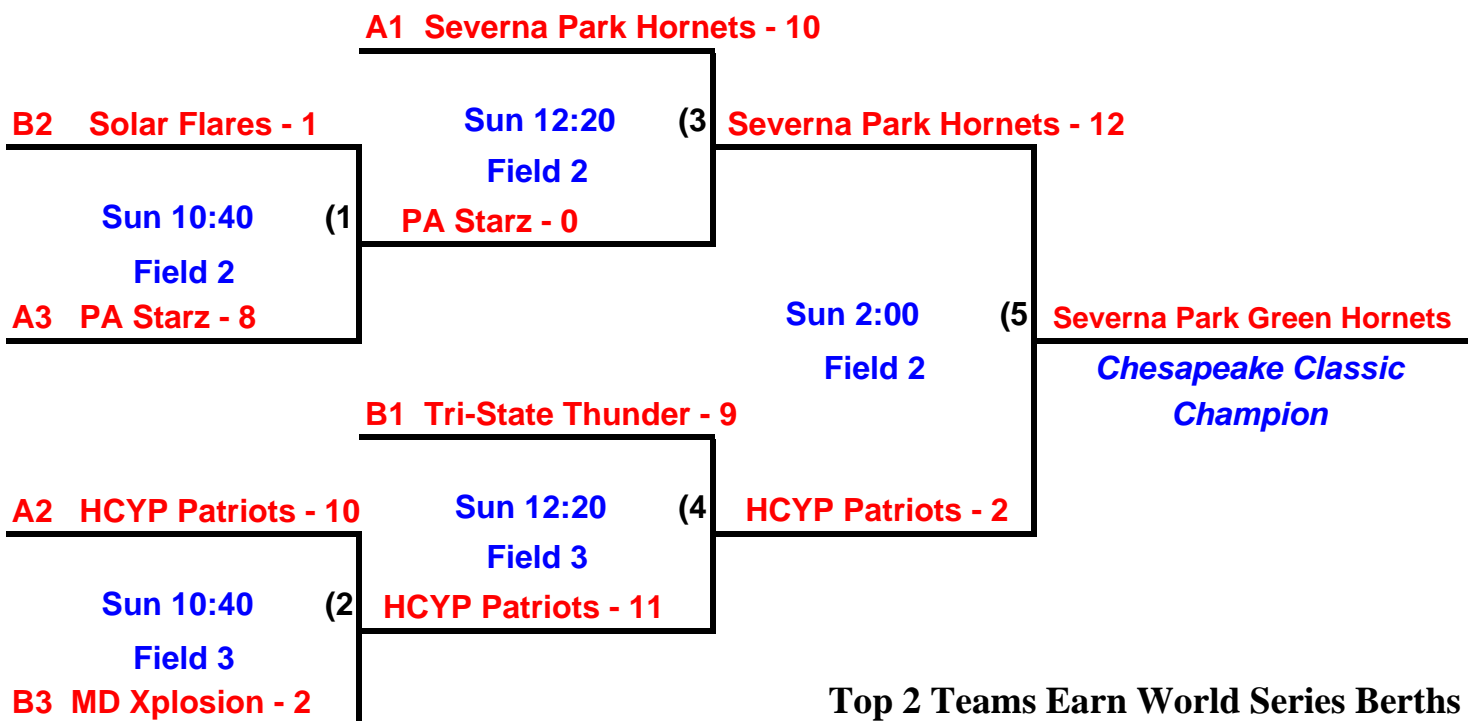

NSA Chesapeake Classic

May 7-8, 2005

Kinder Park
Severna Park, Maryland

12 & Under POOL PLAY

<u>Pool A</u>	<u>Pool B</u>
HCYP Patriots	Maryland Xplosion
PA Starz	Solar Flares
Severna Park Green Hornets	Tri-State Thunder

Day	Time	Teams		Field #
Sat	9:00	Severna Park Hornets - 12	HCYP Patriots - 1	2
Sat	9:00	Solar Flares - 5	Maryland Xplosion - 3	4
Sat	10:40	Severna Park Hornets - 12	PA Starz - 0	2
Sat	10:40	Solar Flares - 8	Tri-State Thunder - 21	4
Sat	12:20	HCYP Patriots - 8	PA Starz - 6	2
Sat	12:20	Maryland Xplosion - 7	Tri-State Thunder - 0	4
Sat	2:00	Severna Park Hornets - 12	Solar Flares - 0	2
Sat	3:40	HCYP Patriots - 5	Maryland Xplosion - 3	2
Sat	5:20	PA Starz - 1	Tri-State Thunder - 4	2

12 & Under CHAMPIONSHIP PLAY

Top 2 Teams Earn World Series Berths

NSA Chesapeake Classic

May 7-8, 2005

Kinder Park

Severna Park, Maryland

14 & Under

Teams

Bayside Blues White
Chesapeake Freedom
HCYP Patriots

Lady Orioles
Maryland Chill
Maryland Comets

PA Vipers
Severna Park Stallings
Shockers AC

Day	Time	Teams		Field #
Sat	9:00	HCYP Patriots - 2	Severna Park - 3	1
Sat	9:00	Bayside Blues White - 0	Shockers AC - 8	3
Sat	10:40	PA Vipers - 8	Chesapeake Freedom - 0	1
Sat	10:40	Bayside Blues White - 3	Lady Orioles - 11	3
Sat	12:20	Shockers AC - 9	Severna Park - 1	1
Sat	12:20	HCYP Patriots - 1	Maryland Comets - 3	3
Sat	2:00	Shockers AC - 14	Chesapeake Freedom - 2	1
Sat	2:00	Bayside Blues White - 2	Maryland Comets - 10	3
Sat	2:00	PA Vipers - 4	Lady Orioles - 10	4
Sat	3:40	Severna Park - 14	Chesapeake Freedom - 2	1
Sat	3:40	HCYP Patriots - 0	PA Vipers - 8	3
Sat	3:40	Maryland Chill - 13	Lady Orioles - 4	4
Sat	5:20	Maryland Chill - 3	Maryland Comets - 7	4