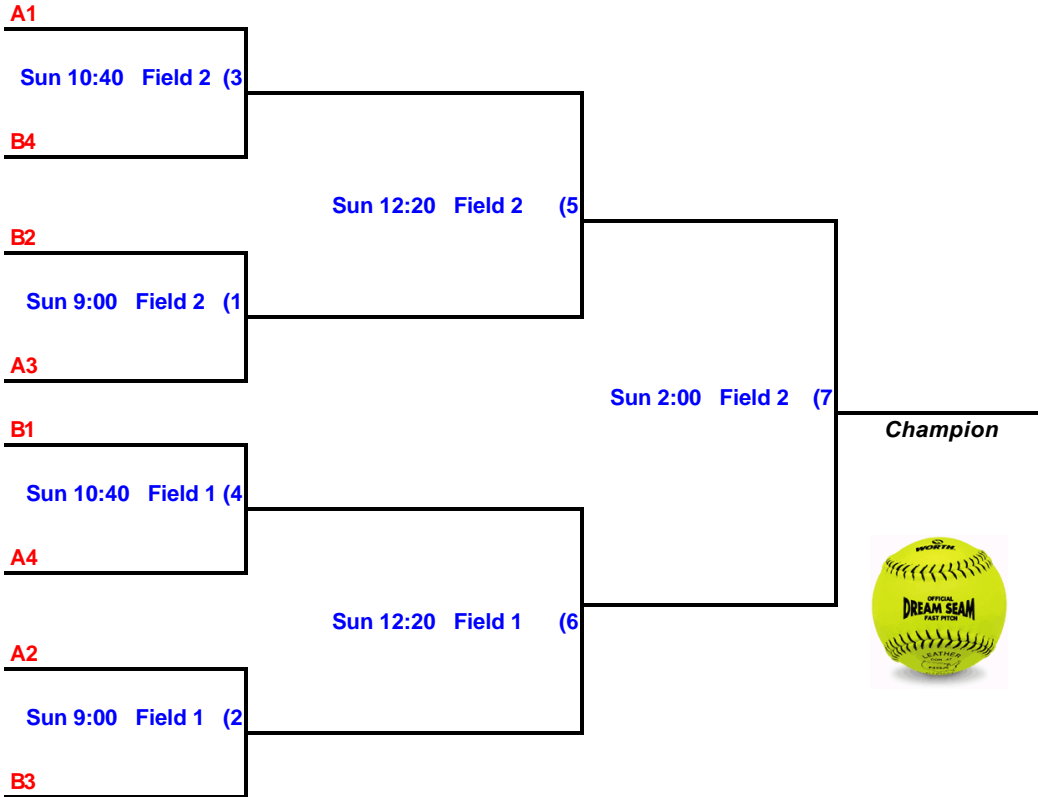

Leadoff Classic 2005

April 30 - May 1, 2005

Pinecliff Park

10 & Under

Group A

Champions Fastpitch

Loudon Storm

Lake Shore Lightning

Heartbreakers

Group B

HCYP Patriots

Glade Valley Gators

Maryland Stars

Maryland Flames

POOL PLAY - Saturday, April 30th

| Time | | | Field # |
|----------|----------------------|----------------------|---------|
| 9:00 AM | Champions Fastpitch | Loudon Storm | 1 |
| 9:00 AM | HCYP Patriots | Glade Valley Gators | 2 |
| 10:40 AM | Lake Shore Lightning | Heartbreakers | 1 |
| 10:40 PM | Maryland Stars | Maryland Flames | 2 |
| 12:20 PM | Champions Fastpitch | Lake Shore Lightning | 1 |
| 12:20 PM | Loudon Storm | Heartbreakers | 2 |
| 2:00 PM | HCYP Patriots | Maryland Stars | 1 |
| 2:00 PM | Glade Valley Gators | Maryland Flames | 2 |
| 3:40 PM | Champions Fastpitch | Heartbreakers | 1 |
| 3:40 PM | Loudon Storm | Lake Shore Lightning | 2 |
| 5:20 PM | HCYP Patriots | Maryland Flames | 1 |
| 5:20 PM | Glade Valley Gators | Maryland Stars | 2 |

Heartbreakers Leadoff Classic

World Series Qualifier

April 30 - May 1, 2005

10 & Under
CHAMPIONSHIP

World Series Berths

1st & 2nd Earn 'A' Berths

Leadoff Classic 2005

April 30 -May 1, 2005

POOL A

| Day | Time | Teams | Field # |
|-----|----------|--|---------|
| Sat | 9:00 AM | Ashburn Shooting Stars Severna Park Hornets | 3 |
| Sat | 9:00 AM | Heartbreakers Vienna Stars | 4 |
| Sat | 12:20 PM | Ashburn Shooting Stars Heartbreakers | 3 |
| Sat | 12:20 PM | Severna Park Hornets Vienna Stars | 4 |
| Sat | 3:40 PM | Ashburn Shooting Stars Vienna Stars | 3 |
| Sat | 3:40 PM | Severna Park Hornets Heartbreakers | 4 |