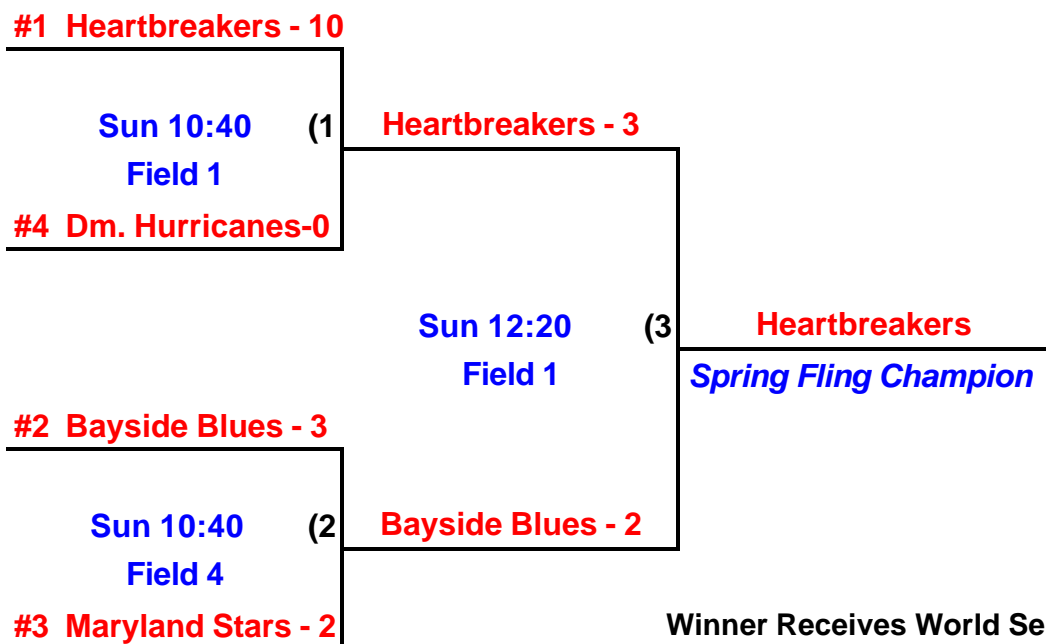

NSA Spring Fling - April 16-17, 2005

Fairland Regional Park - Laurel, Maryland

12 & Under

Teams

Bayside Blues
Heartbreakers
Damascus Hurricanes
Maryland Stars Black

POOL PLAY

Day	Time	Teams		Field
Sat	9:00	Damascus Hurricanes - 3	Heartbreakers - 15	1
Sat	9:00	Bayside Blues - 9	Maryland Stars - 0	2
Sat	10:40	Damascus Hurricanes - 1	Bayside Blues - 13	1
Sat	10:40	Heartbreakers - 12	Maryland Stars - 0	2
Sat	2:00	Damascus Hurricanes - 9	Maryland Stars - 9	3
Sat	2:00	Heartbreakers - 8	Bayside Blues - 0	4

CHAMPIONSHIP PLAY

Winner Receives World Series Berth

NSA Spring Fling

April 16-17, 2005

Fairland Regional Park

Laurel, Maryland

14 & Under POOL PLAY

Pool A

Gambrills Angels

Maryland Chill

Maryland Comets

Severna Park Hornets Stallings

Pool B

Bayside Blues White

Churchville Lightning

Damascus Hurricanes Purple

Virginia Crushers

Day	Time	Teams		Field #
Sat	9:00	Gambrills Angels - 4	Maryland Chill - 9	3
Sat	9:00	Maryland Comets - 12	Severna Park Hornets - 2	4
Sat	10:40	Bayside Blues White - 1	Churchville Lightning - 9	3
Sat	10:40	Damascus Hurricanes - 9	Virginia Crushers - 1	4
Sat	12:20	Gambrills Angels - 1	Maryland Comets - 4	1
Sat	12:20	Maryland Chill - 7	Severna Park Hornets - 4	2
Sat	12:20	Bayside Blues White - 9	Damascus Hurricanes - 10	3
Sat	12:20	Churchville Lightning - 11	Virginia Crushers - 1	4
Sat	2:00	Gambrills Angels - 12	Severna Park Hornets - 4	1
Sat	2:00	Maryland Chill - 2	Maryland Comets - 1	2
Sat	3:40	Bayside Blues White - 8	Virginia Crushers - 10	1
Sat	3:40	Churchville Lightning - 10	Damascus Hurricanes - 1	2