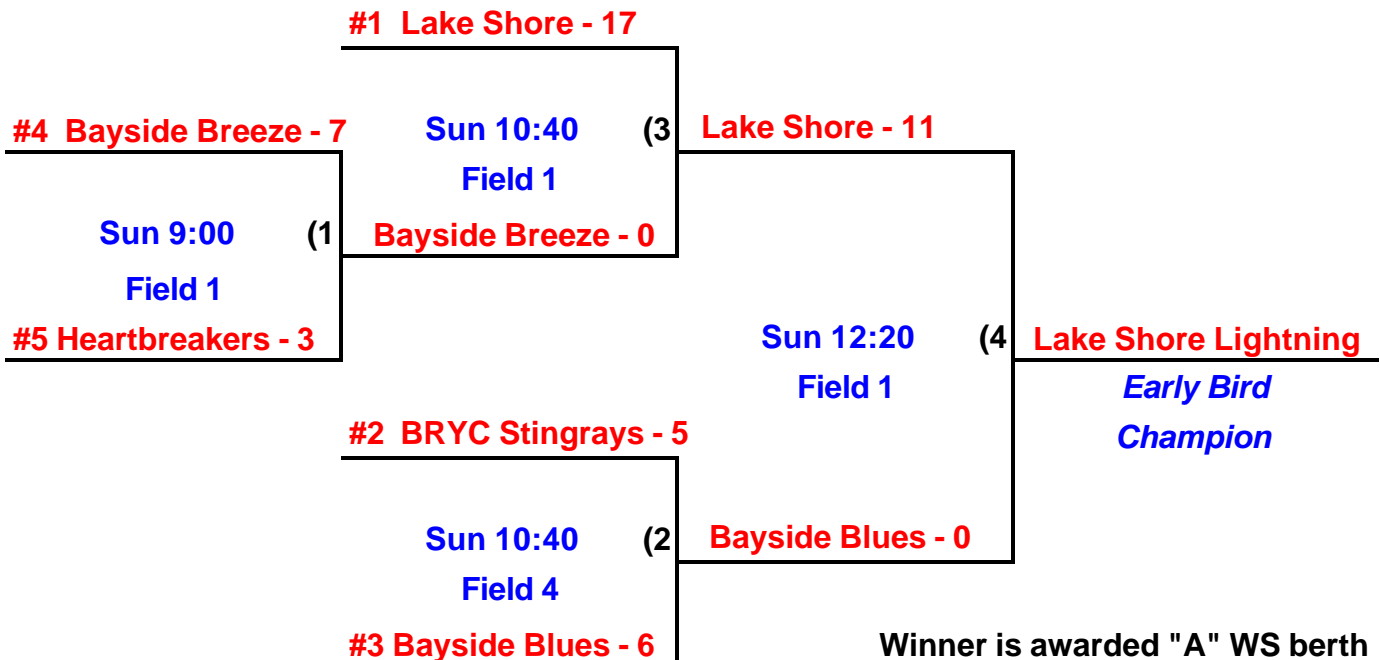

NSA Early Bird Qualifier

April 9-10, 2005

Fairland Regional Park

Laurel, Maryland

10 & Under

Teams

Bayside Blues	Heartbreakers
Bayside Breeze	Lake Shore Lightning
BRYC Stingrays	

Pool Play

Day	Time	Teams		Field #
Sat	9:00	Lake Shore Lightning - 8	Bayside Blues - 0	4
Sat	9:00	Heartbreakers - 1	BRYC Stingrays - 9	3
Sat	10:30	Heartbreakers - 3	Bayside Blues - 12	4
Sat	10:30	BRYC Stingrays - 10	Bayside Breeze - 5	3
Sat	12:00	Lake Shore Lightning - 7	Bayside Breeze - 3	3

Championship Play

NSA Early Bird Qualifier

April 9-10, 2005

Fairland Regional Park

Laurel, Maryland

12 & Under

Teams

Baseliners
Bayside Blues
BRYC Stingrays