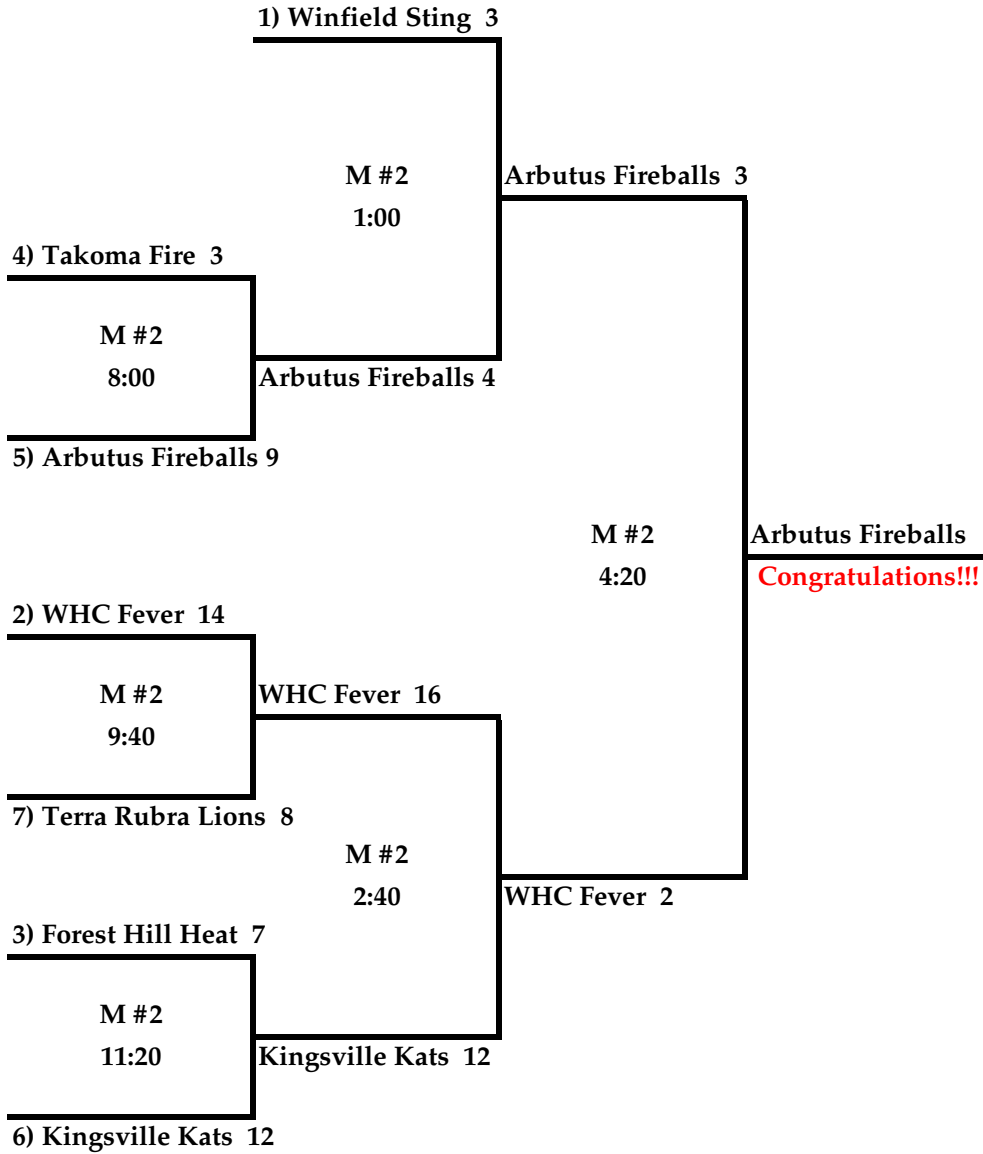

Winfield CLASSiC
7/9-7/11

Mayeski Park
Sykesville, Md

10U Championship Play
(Sunday)