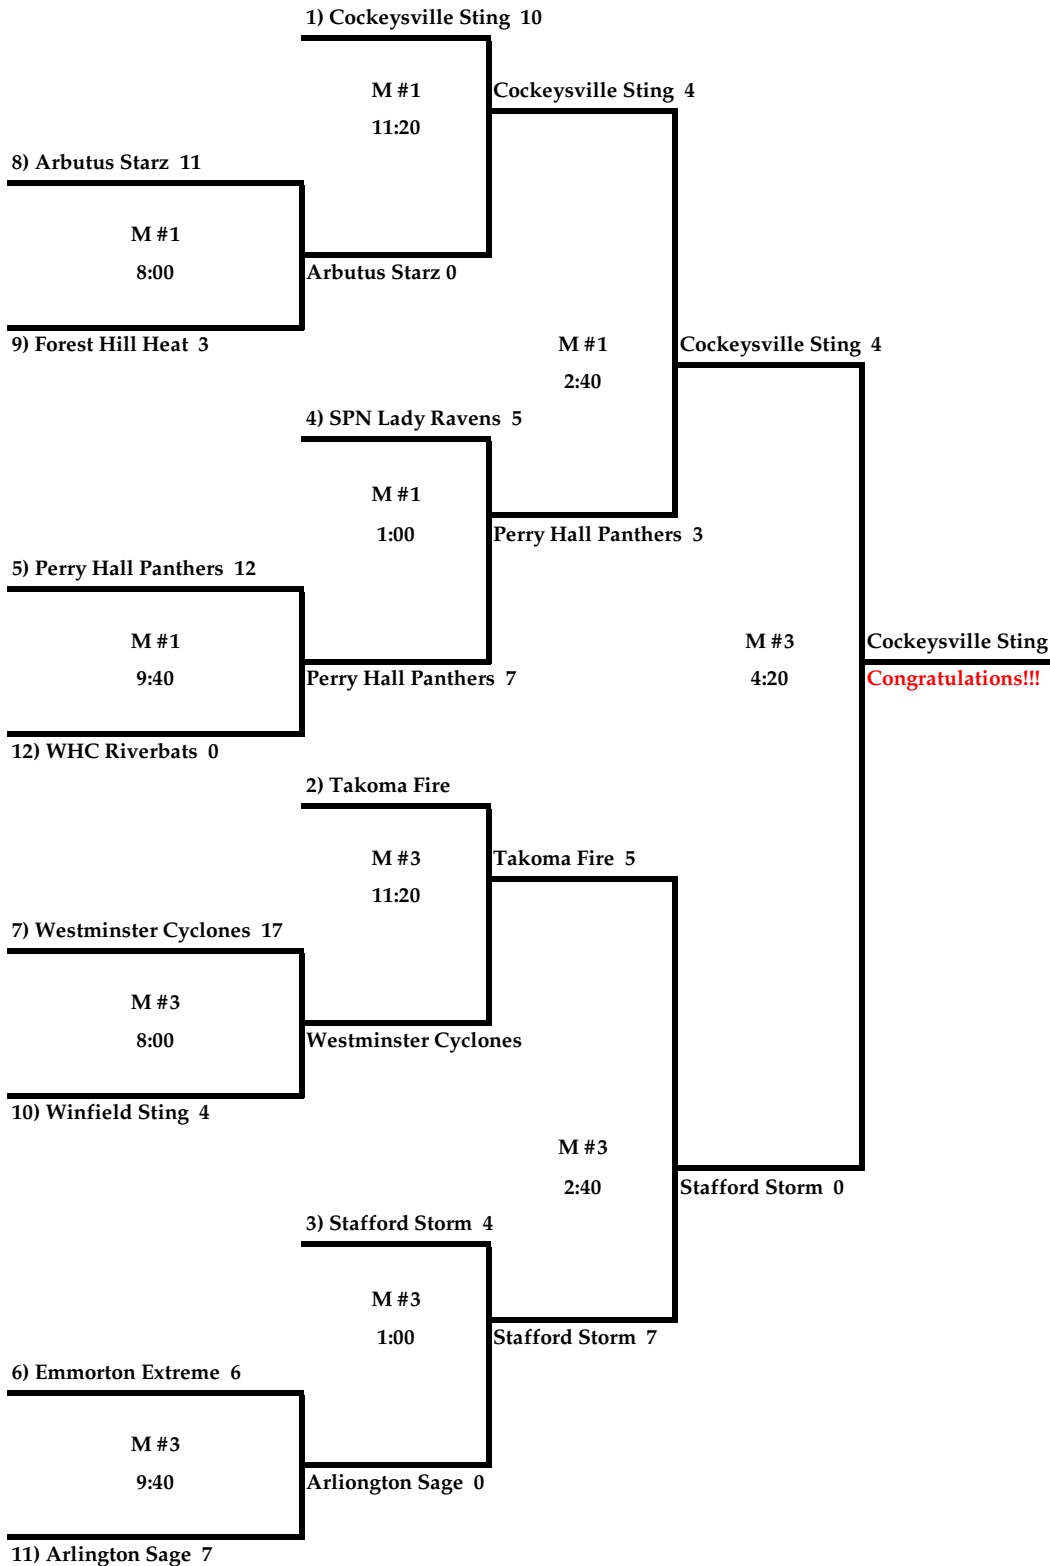

Winfield CLASSiC
7/9-7/11

Mayeski Park
Sykesville, Md

14U Championship Play
(Sunday)