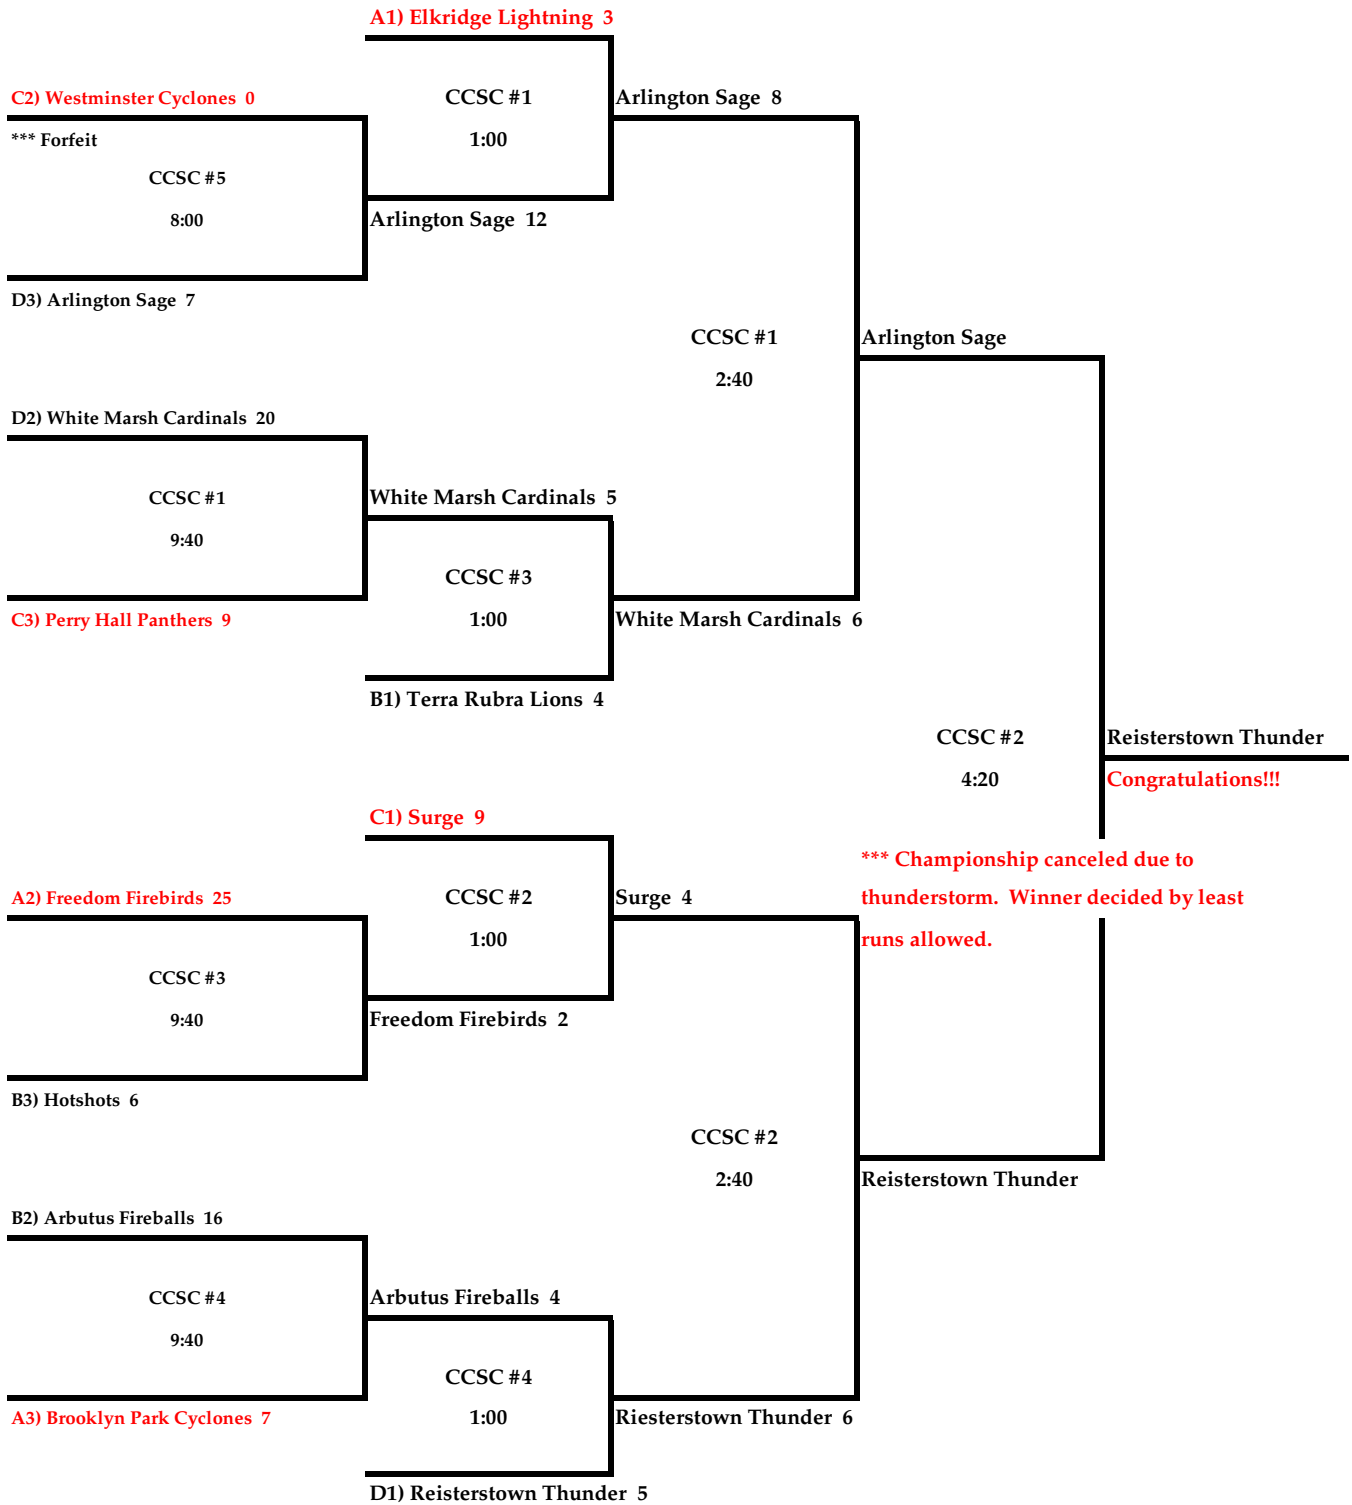

Winfield CLASSiC
7/9-7/11

Carroll County Sports Complex
Westminster, MD

12U Championship Play
(Sunday)