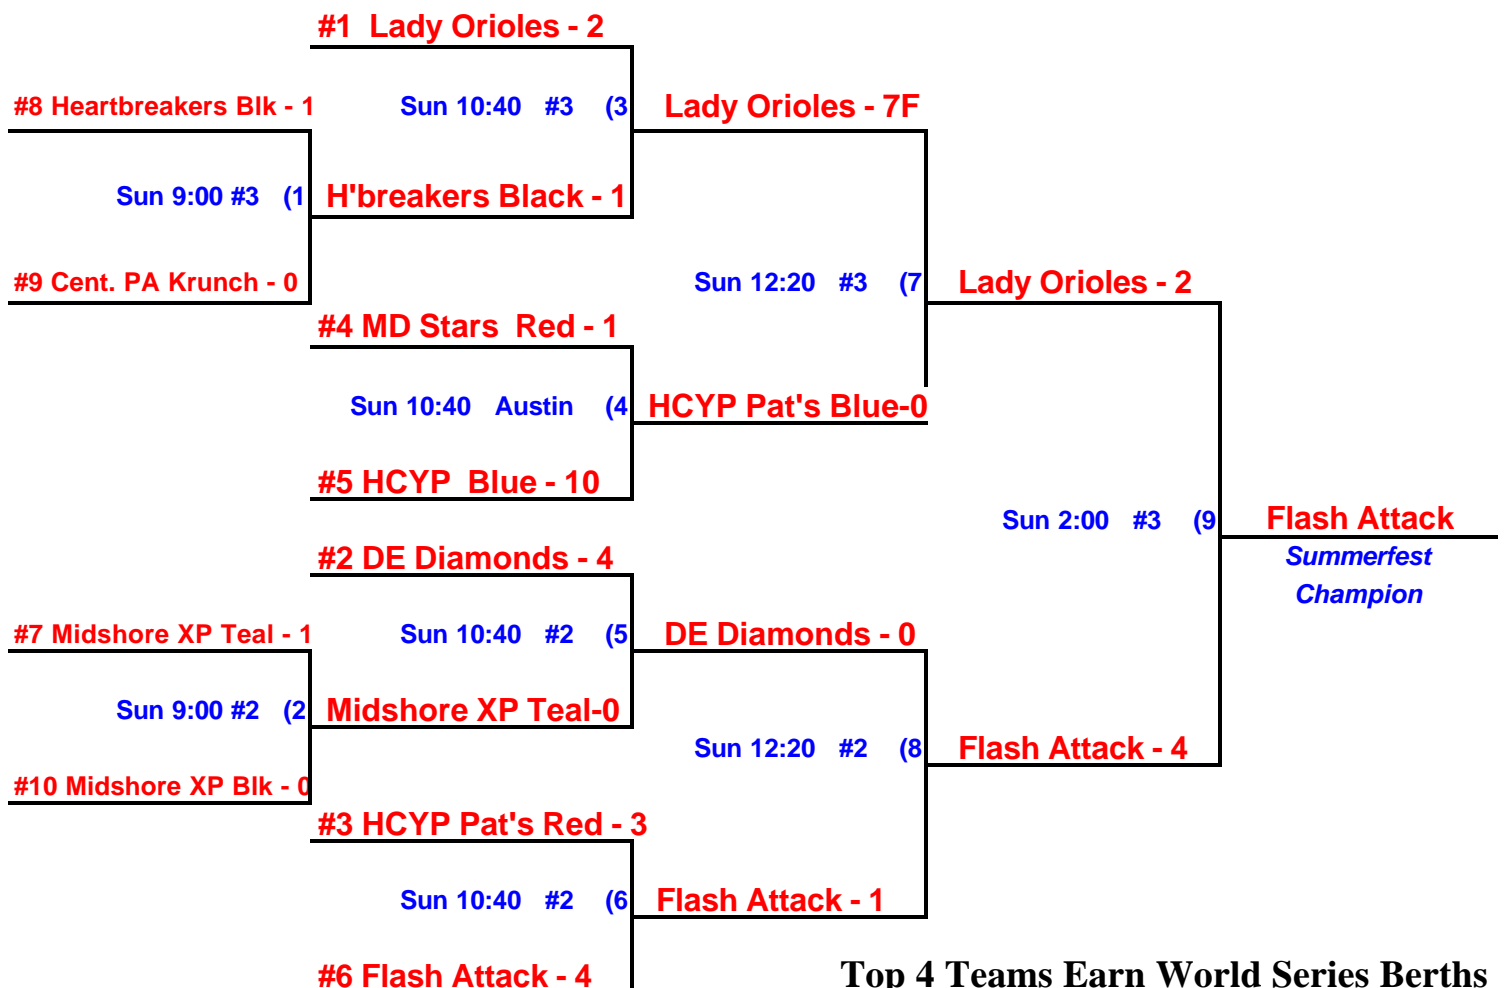

Day	Time	Teams		Field #
Sat	9:00	Delaware Cobras - 14	Gambrills Angels - 1	Austin
Sat	10:40	Lady Orioles Orange - 9	Delaware Dynamite - 1	Austin
Sat	10:40	MSA Dynasty - 1	Lady Orioles Black - 2	2
Sat	12:20	Lady Orioles Orange - 2	Delaware Cobras - 0	Austin
Sat	12:20	Gambrills Angels - 9	Lady Orioles Black - 4	2
Sat	2:00	MSA Dynasty - 3	Delaware Cobras - 9	Austin
Sat	2:00	Gambrills Angels - 2	Delaware Dynamite - 7	2
Sat	3:40	Lady Orioles Orange - 11	MSA Dynasty - 3	Austin
Sat	3:40	Delaware Dynamite - 0	Lady Orioles Black - 14	2

14 & Under CHAMPIONSHIP PLAY

Top 2 Teams Earn World Series Berths

NSA Summerfest at Love Point

Old Love Point Park

16 & Under

Central PA Krunch
Delaware Diamonds
Flash Attack

HCYP Patriots Blue
HCYP Patriots Red
Heartbreakers Black

Maryland Stars Red
Midshore Express Black
Midshore Express Teal
Lady Orioles

Day	Time	Teams	Field #	
Sat	9:00	Central PA Krunch - 3	Delaware Diamonds - 9	2
Sat	9:00	Flash Attack - 4	HCYP Patriots Red - 3	3
Sat	9:00	HCYP Patriots Blue - 2	Midshore Exp Teal - 1	4
Sat	9:00	Lady Orioles - 7	Midshore Exp Black - 3	KIHS
Sat	10:40	Flash Attack - 2	Heartbreakers Black - 3	3
Sat	10:40	HCYP Patriots Red - 7	Midshore Exp Teal - 2	4
Sat	10:40	Lady Orioles - 3	Maryland Stars Red - 1	KIHS
Sat	12:20	Central PA Krunch - 11	Heartbreakers Black - 2	3
Sat	12:20	Delaware Diamonds - 2	HCYP Patriots Blue - 2	4
Sat	12:20	Midshore Exp Black - 3	Maryland Stars Red - 5	KIHS
Sat	2:00	Flash Attack - 3	Midshore Exp Teal - 6	3
Sat	2:00	HCYP Patriots Blue - 0	Lady Orioles - 5	4
Sat	2:00	HCYP Patriots Red - 4	Midshore Exp Black - 2	KIHS
Sat	3:40	Central PA Krunch - 3	Maryland Stars Red - 9	3
Sat	3:40	Delaware Diamonds - 5	Heartbreakers Black - 0	4

Top 4 Teams Earn World Series Berths