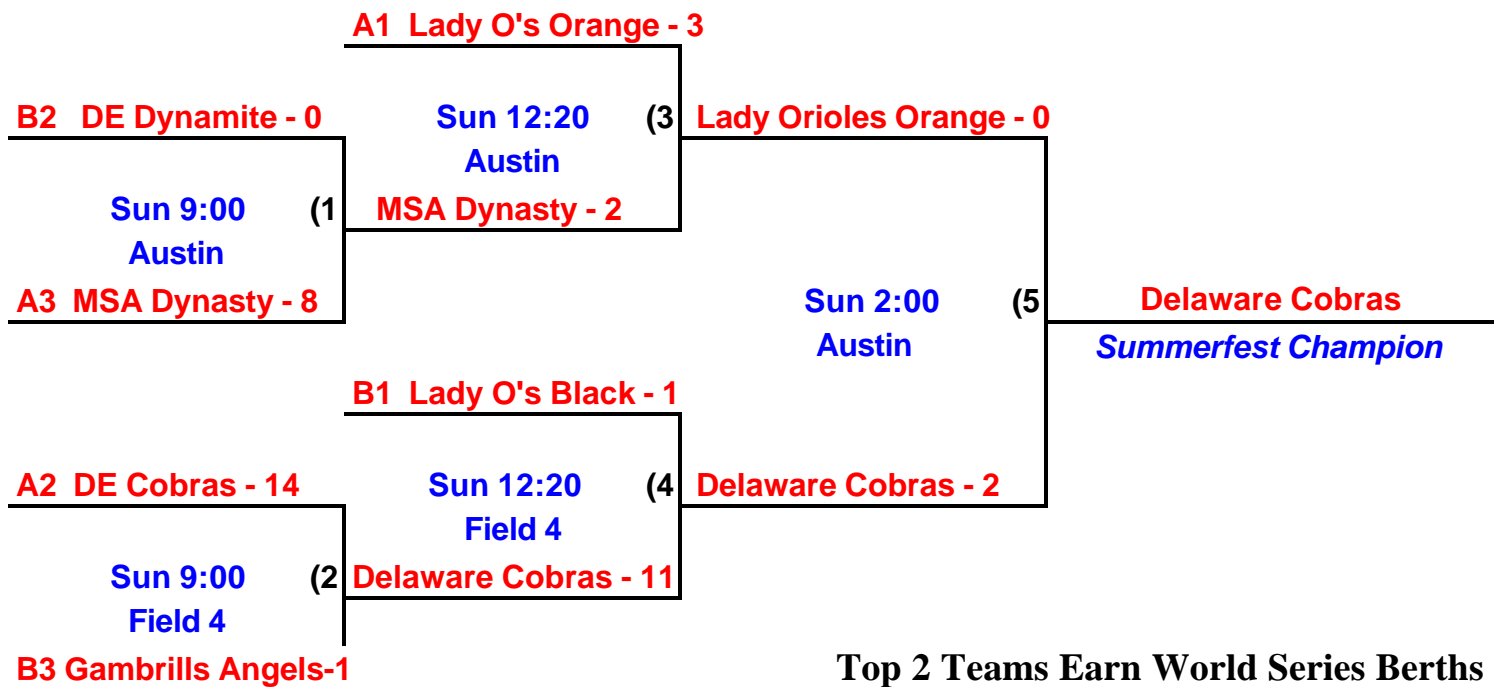

NSA Summerfest at Love Point

July 3-4, 2004

Old Love Point Park

Stevensville, Maryland

14 & Under POOL PLAY

<u>Pool A</u>	<u>Pool B</u>
Delaware Cobras	Delaware Dynamite
Lady Orioles Orange	Gambrills Angels
MSA Dynasty	Lady Orioles Black

Day	Time	Teams		Field #
Sat	9:00	Delaware Cobras - 14	Gambrills Angels - 1	Austin
Sat	10:40	Lady Orioles Orange - 9	Delaware Dynamite - 1	Austin
Sat	10:40	MSA Dynasty - 1	Lady Orioles Black - 2	2
Sat	12:20	Lady Orioles Orange - 2	Delaware Cobras - 0	Austin
Sat	12:20	Gambrills Angels - 9	Lady Orioles Black - 4	2
Sat	2:00	MSA Dynasty - 3	Delaware Cobras - 9	Austin
Sat	2:00	Gambrills Angels - 2	Delaware Dynamite - 7	2
Sat	3:40	Lady Orioles Orange - 11	MSA Dynasty - 3	Austin
Sat	3:40	Delaware Dynamite - 0	Lady Orioles Black - 14	2

14 & Under CHAMPIONSHIP PLAY

Top 2 Teams Earn World Series Berths

NSA Summerfest at Love Point

Old Love Point Park

16 & Under

Central PA Krunch
Delaware Diamonds
Flash Attack

HCYP Patriots Blue
HCYP Patriots Red
Heartbreakers Black

Maryland Stars Red
Midshore Express Black
Midshore Express Teal
Lady Orioles

Day	Time	Teams	Field #	
Sat	9:00	Central PA Krunch - 3	Delaware Diamonds - 9	2
Sat	9:00	Flash Attack - 4	HCYP Patriots Red - 3	3
Sat	9:00	HCYP Patriots Blue - 2	Midshore Exp Teal - 1	4
Sat	9:00	Lady Orioles - 7	Midshore Exp Black - 3	KIHS
Sat	10:40	Flash Attack - 2	Heartbreakers Black - 3	3
Sat	10:40	HCYP Patriots Red - 7	Midshore Exp Teal - 2	4
Sat	10:40	Lady Orioles - 3	Maryland Stars Red - 1	KIHS
Sat	12:20	Central PA Krunch - 11	Heartbreakers Black - 2	3
Sat	12:20	Delaware Diamonds - 2	HCYP Patriots Blue - 2	4
Sat	12:20	Midshore Exp Black - 3	Maryland Stars Red - 5	KIHS
Sat	2:00	Flash Attack - 3	Midshore Exp Teal - 6	3
Sat	2:00	HCYP Patriots Blue - 0	Lady Orioles - 5	4
Sat	2:00	HCYP Patriots Red - 4	Midshore Exp Black - 2	KIHS
Sat	3:40	Central PA Krunch - 3	Maryland Stars Red - 9	3
Sat	3:40	Delaware Diamonds - 5	Heartbreakers Black - 0	4