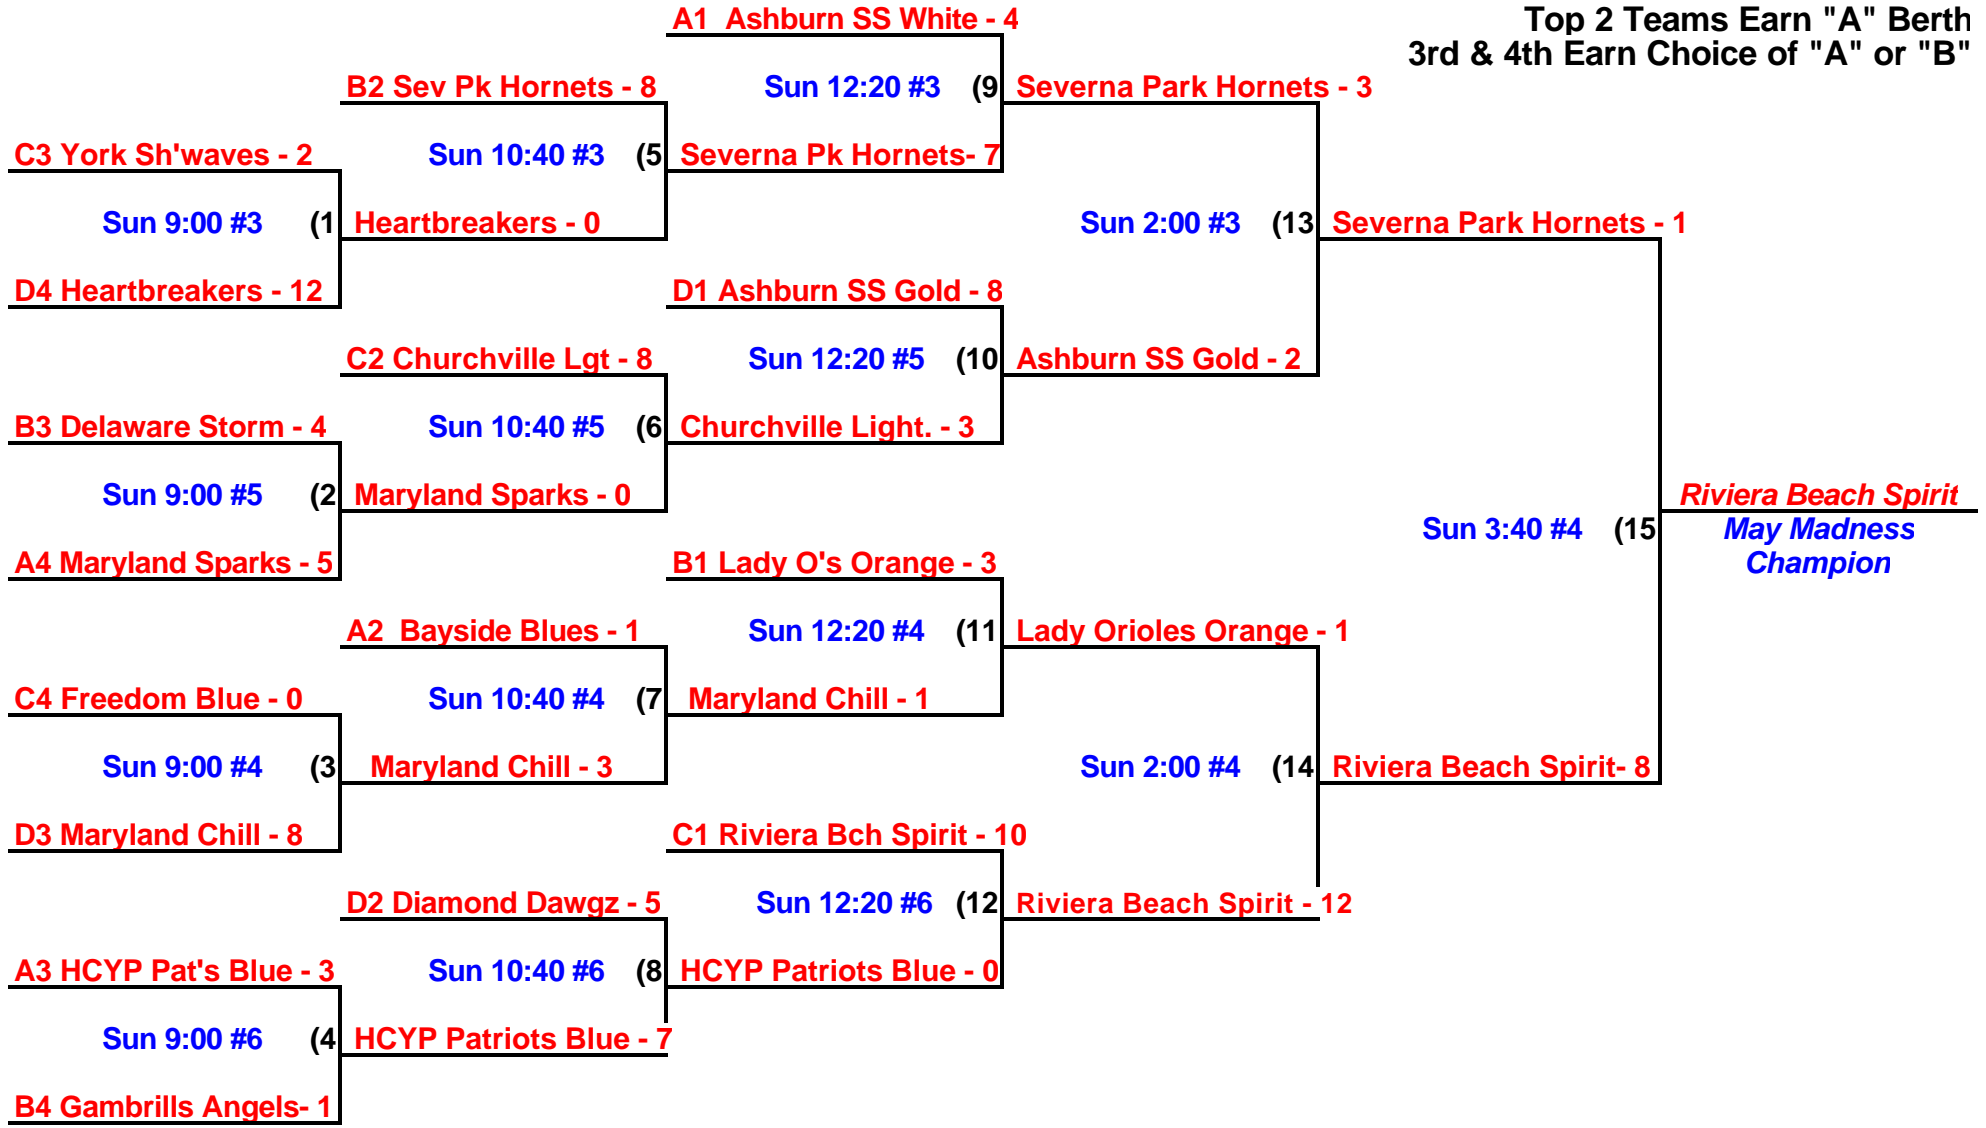

NSA May Madness - May 15-16, 2004

Colmar Manor Park - Bladensburg, MD

14 & Under CHAMPIONSHIP PLAY

Top 2 Teams Earn "A" Berth
3rd & 4th Earn Choice of "A" or "B"