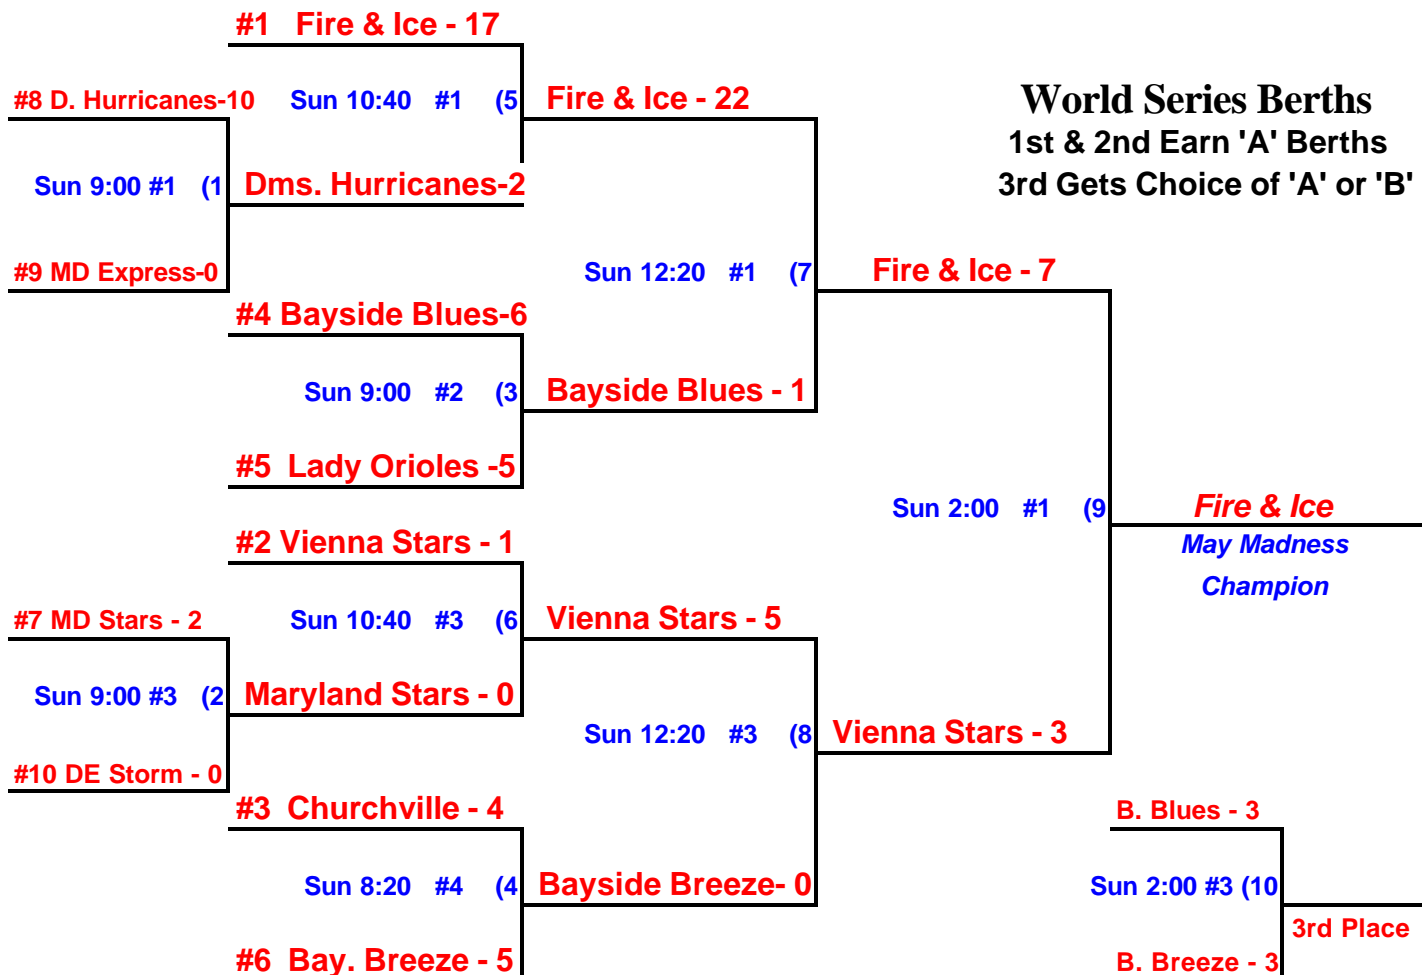

**#3 Vienna Stars - 3**

**Maryland Stars - 2**

**Baseliners**  
*May Madness*  
*Champion*

Winner Receives World Series Berth

## 12 & Under

Bayside Blues  
Bayside Breeze  
Damascus Hurricanes

Delaware Storm  
Fire & Ice

Prince Wm Lightning  
Maryland Express

Lady Orioles  
Maryland Stars  
Vienna Stars

Day	Time	Teams		Field #
Sat	9:00	Fire & Ice - 18	Delaware Storm - 1	1
Sat	9:00	Lady Orioles - 10	Maryland Stars - 5	2
Sat	10:40	Fire & Ice - 11	Lady Orioles - 1	1
Sat	10:40	Delaware Storm - 2	Maryland Stars - 11	2
Sat	12:20	Bayside Blues - 10	Maryland Express - 2	1
Sat	12:20	Damas. Hurricanes - 2	Vienna Stars - 4	2
Sat	2:00	Bayside Blues - 1	Prince Wm Lightning - 9	1
Sat	2:00	Damas. Hurricanes - 0	Bayside Breeze - 7	2
Sat	3:40	Fire & Ice - 4	Maryland Stars - 0	1
Sat	3:40	Delaware Storm - 1	Lady Orioles - 15	2
Sat	5:20	Maryland Express - 0	Prn Wm Lightning - 12	1
Sat	5:20	Vienna Stars - 3	Bayside Breeze - 0	2
Sat	7:00	Maryland Express - 0	Vienna Stars - 14	1
Sat	7:00	Prince Wm Lightning - 9	Bayside Breeze - 8	2
Sat	7:00	Bayside Blues - 4	Damas. Hurricanes - 3	3