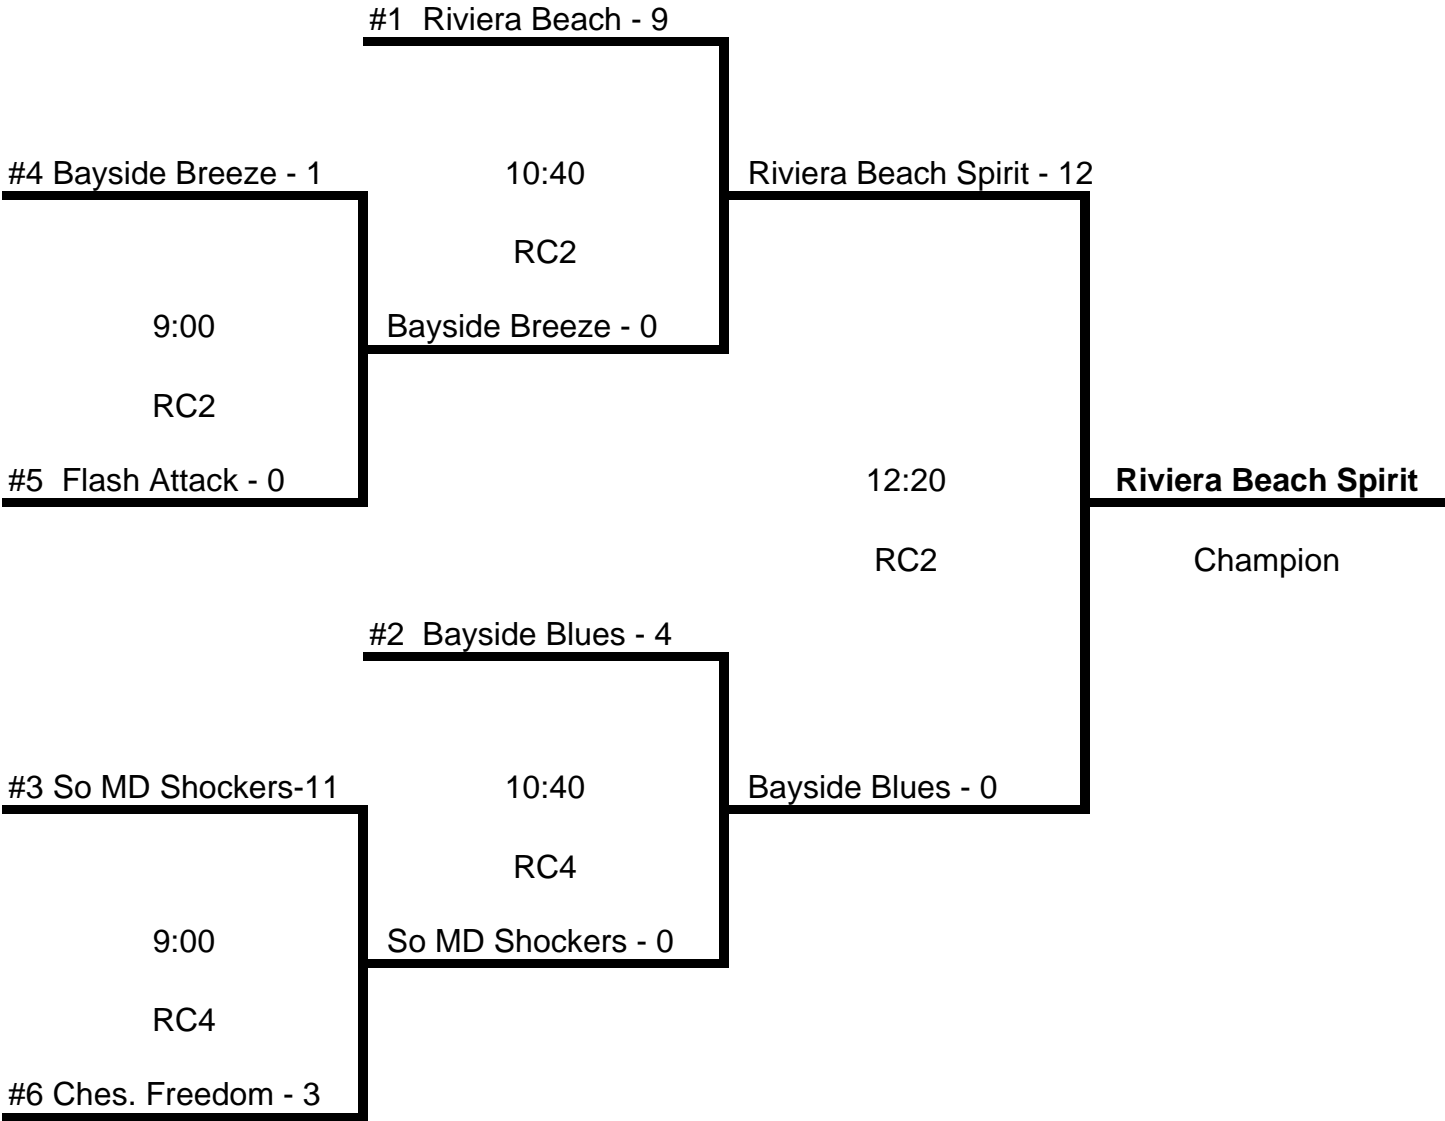

RIVIERA BEACH INVITATIONAL

MAY 8TH AND 9TH

ROCK CREEK PARK

Pool Play 12 & UNDER

FIELDS	RC2	RC4
9:00	RIVIERA BEACH - 10 SO. MD SHOCKERS - 2	BAYSIDE BLUES - 9 BAYSIDE BREEZE - 1
10:40	SO. MD SHOCKERS - 3 FLASH ATTACK - 1	BAYSIDE BLUES - 7 CHES. FREEDOM - 4
12:20	RIVIERA BEACH -12 FLASH ATTACK - 0	BAYSIDE BREEZE - 8 CHES. FREEDOM - 0
2:00	BAYSIDE BLUES - 9 SO. MD SHOCKERS - 8	RIVIERA BEACH - 12 BAYSIDE BREEZE - 1
3:40	FLASH ATTACK - 8 FREEDOM - 7	

Riviera Beach Invitational

Championship Bracket

12 & Under

RIVIERA BEACH INVITATIONAL
MAY 8TH AND 9TH
ROCK CREEK PARK
14 & UNDER POOL PLAY

FIELDS	RC 1	RC3	RC 4
9:00	HARF. CYCLONES - 9 LADY O'S BLACK - 8	BAYSIDE BREEZE - 3 LADY O'S ORANGE - 0	
10:40	PA ALLEY CATS - 11 LADY O'S BLACK - 1	SO. MD SHOCKERS - 4 LADY O'S ORANGE - 3	
12:20	MARYLAND MAGIC - 6 PA. ALLEY CATS - 0	ASHBURN SH. STARS - 10 BAYSIDE BREEZE - 4	
2:00	MD MAGIC - 11 HARFORD CYCLONES - 0	BAYSIDE BREEZE - 9 LADY O'S BLACK - 1	
3:40	RIVIERA BEACH - 8 LADY O'S ORANGE - 1	ASHBURN SH. STARS - 12 SO.MD SHOCKERS - 0	PA. ALLEY CATS - 4 HARF. CYCLONES - 3
5:20	RIVIERA BEACH - 7 SO. MD SHOCKERS - 4	MARYLAND MAGIC - 5 ASHBURN SH. STARS - 1	

Riviera Beach Invitational

Championship Bracket

14 & Under