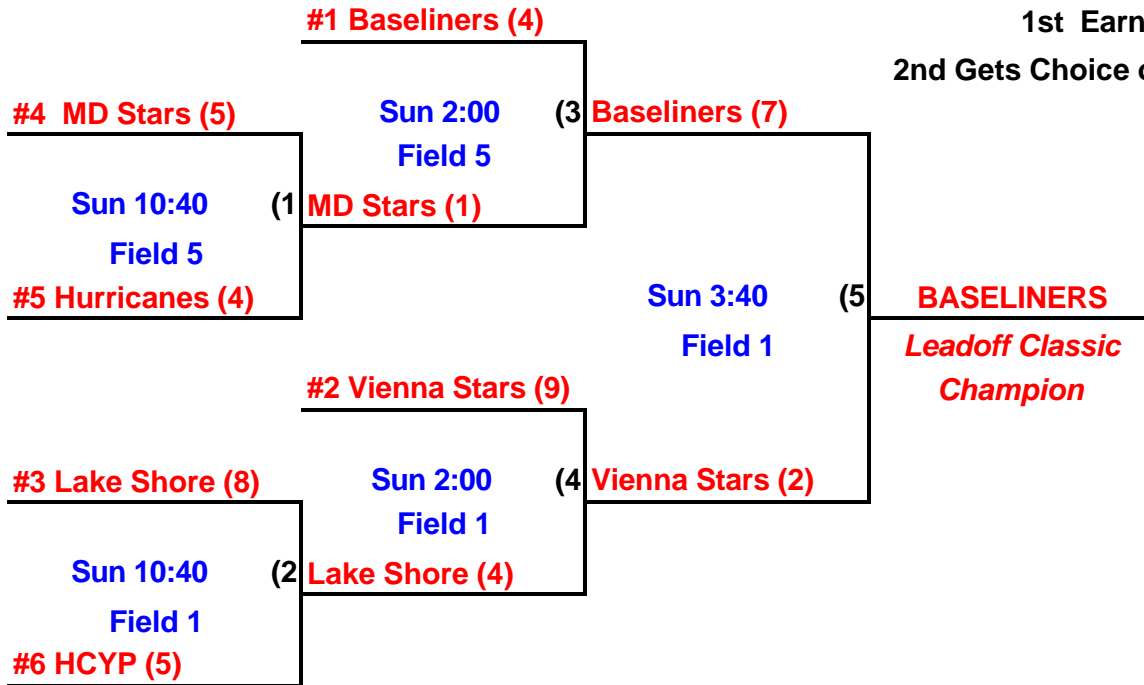

Heartbreakers Leadoff Classic
May 1-2, 2004

Ballenger and Pine Cliff Parks
Frederick, Maryland

Saturday Pool Play

	PineCliff #1	Ballenger #5
9:00	(3) 1-2 (11)	(0) 4-5 (11)
10:40	(5) 1-3 (11)	(1) 4-6 (11)
12:20	(1) 2-3 (3)	(10) 5-6 (3)
SAT 2:00		(9) 1-4 (3)
3:40		(1) 2-5 (6)
5:20		(7) 3-6 (7)
7:00		

Teams

- 1 **Damascus Hurricanes**
- 2 **Maryland Stars**
- 3 **Vienna Stars**
- 4 **HCYP Patriots**
- 5 **Baseliners**
- 6 **Lake Shore Lightning**

Heartbreakers Leadoff Classic
May 1-2, 2004

Ballenger Creek Park
Frederick, Maryland

10 & Under CHAMPIONSHIP PLAY

World Series Berths

1st Earns 'A' Berth
 2nd Gets Choice of 'A' or 'B'

Heartbreakers Leadoff Classic
May 1-2, 2004

Ballenger Creek Park
Frederick, Maryland

Saturday Pool Play

	Field #1	Field #2	Field #3
9:00	(10) 1-2 (0)	(5) 3-4 (10)	(15) 5-6 (0)
10:40	(12) 7-9 (2)	(17) 11-13 (0)	(3) 8-10 (8)
12:20	(11) 12-1 (1)	(15) 4-5 (2)	(1) 2-3 (13)
SAT 2:00	(1) 6-7 (22)	(0) 10-11 (9)	(13) 8-9 (5)
3:40	(16) 12-13 (0)	(2) 1-3 (3)	(0) 2-4 (13)
5:20	(0) 6-8 (5)	(0) 9-11 (8)	(7) 5-7 (2)
7:00	(5) 10-12 (7)	(7) 13-3 (5)	NO GAME

Heartbreakers Leadoff Classic

May 1-2, 2004

Ballenger Creek Park
Frederick, Maryland

12 & Under CHAMPIONSHIP PLAY

World Series Berths
1st & 2nd Earns 'A' Berth
3rd Gets Choice of 'A' or 'B'