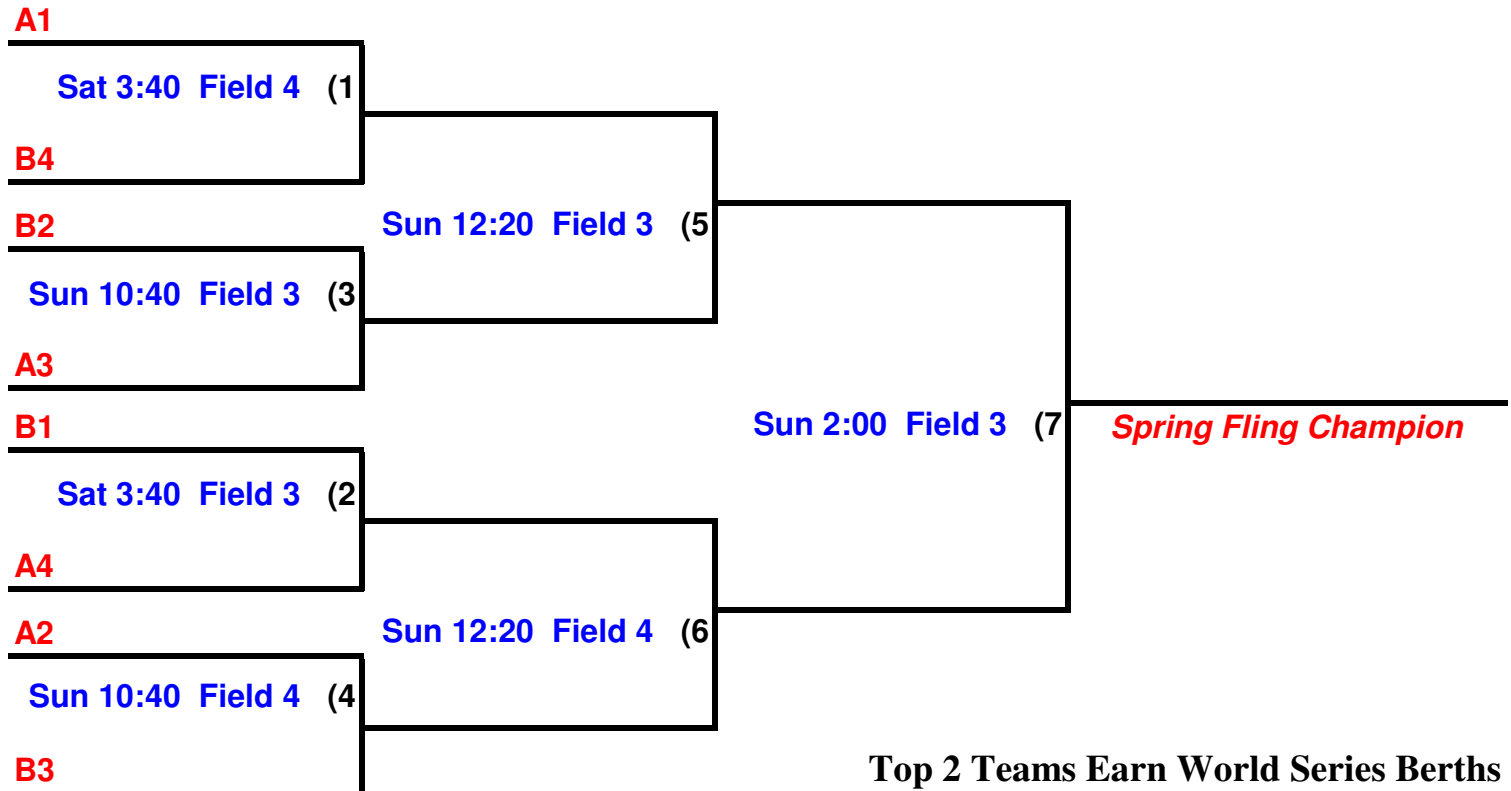

12 & Under CHAMPIONSHIP PLAY

NSA Spring Fling

April 17-18, 2004

Fairland Regional Park

Laurel, Maryland

14 & Under POOL PLAY

Pool A

Damascus Hurricanes
 Delaware Dynamite
 Lady Orioles Black
 Maryland Chill

14 & Under CHAMPIONSHIP PLAY - Begins Sat at 3:40!

Top 2 Teams Earn World Series Berths