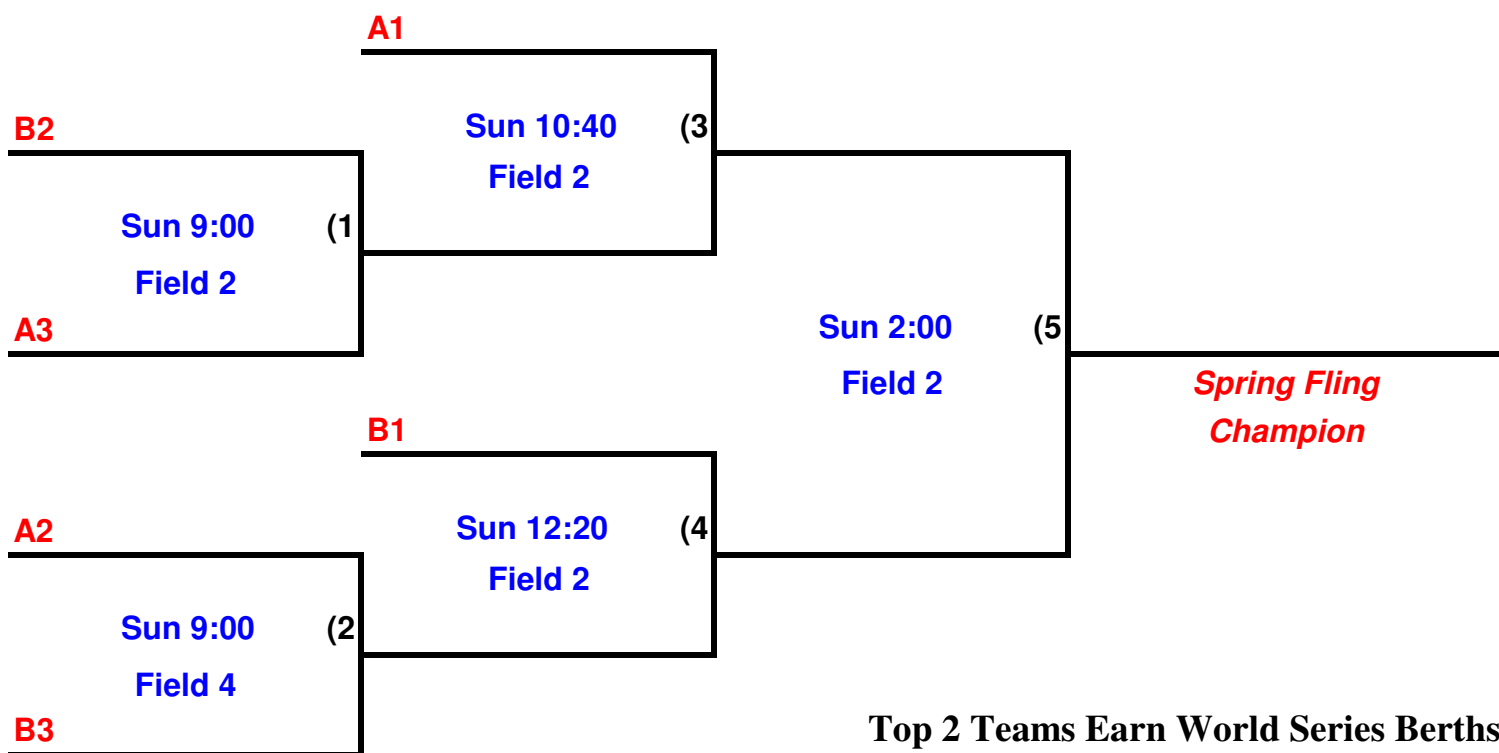

10 & Under POOL PLAY

<u>Pool A</u>	<u>Pool B</u>
Bayside Blues	Lake Shore Lightning
Damascus Hurricanes	Maryland Stars
Delaware Diamonds	Gainesville Lightning

Day	Time	Teams		Field #
Sat	9:00	Bayside Blues	Damascus Hurricanes	1
Sat	9:00	Lake Shore Lightning	Maryland Stars	2
Sat	10:40	Bayside Blues	Delaware Diamonds	1
Sat	10:40	Lake Shore Lightning	Gainesville Lightning	2
Sat	12:20	Damascus Hurricanes	Delaware Diamonds	1
Sat	12:20	Maryland Stars	Gainesville Lightning	2

10 & Under CHAMPIONSHIP PLAY

12 & Under POOL PLAY

<u>Pool A</u>	<u>Pool B</u>
Bayside Blues	Damascus Hurricanes
Delaware Magic	Lady Orioles
Heartbreakers Black	Maryland Stars

Day	Time	Teams		Field #
Sat	2:00	Bayside Blues	Heartbreakers Black	1
Sat	2:00	Damascus Hurricanes	Lady Orioles	2
Sat	3:40	Delaware Magic	Heartbreakers Black	1
Sat	3:40	Maryland Stars	Lady Orioles	2
Sat	5:20	Bayside Blues	Delaware Magic	1
Sat	5:20	Damascus Hurricanes	Maryland Stars	2

12 & Under CHAMPIONSHIP PLAY

NSA Spring Fling

April 17-18, 2004

Fairland Regional Park

Laurel, Maryland

14 & Under POOL PLAY

Pool A

Damascus Hurricanes
 Delaware Dynamite
 Lady Orioles Black
 Maryland Chill

14 & Under CHAMPIONSHIP PLAY - Begins Sat at 3:40!

Top 2 Teams Earn World Series Berths