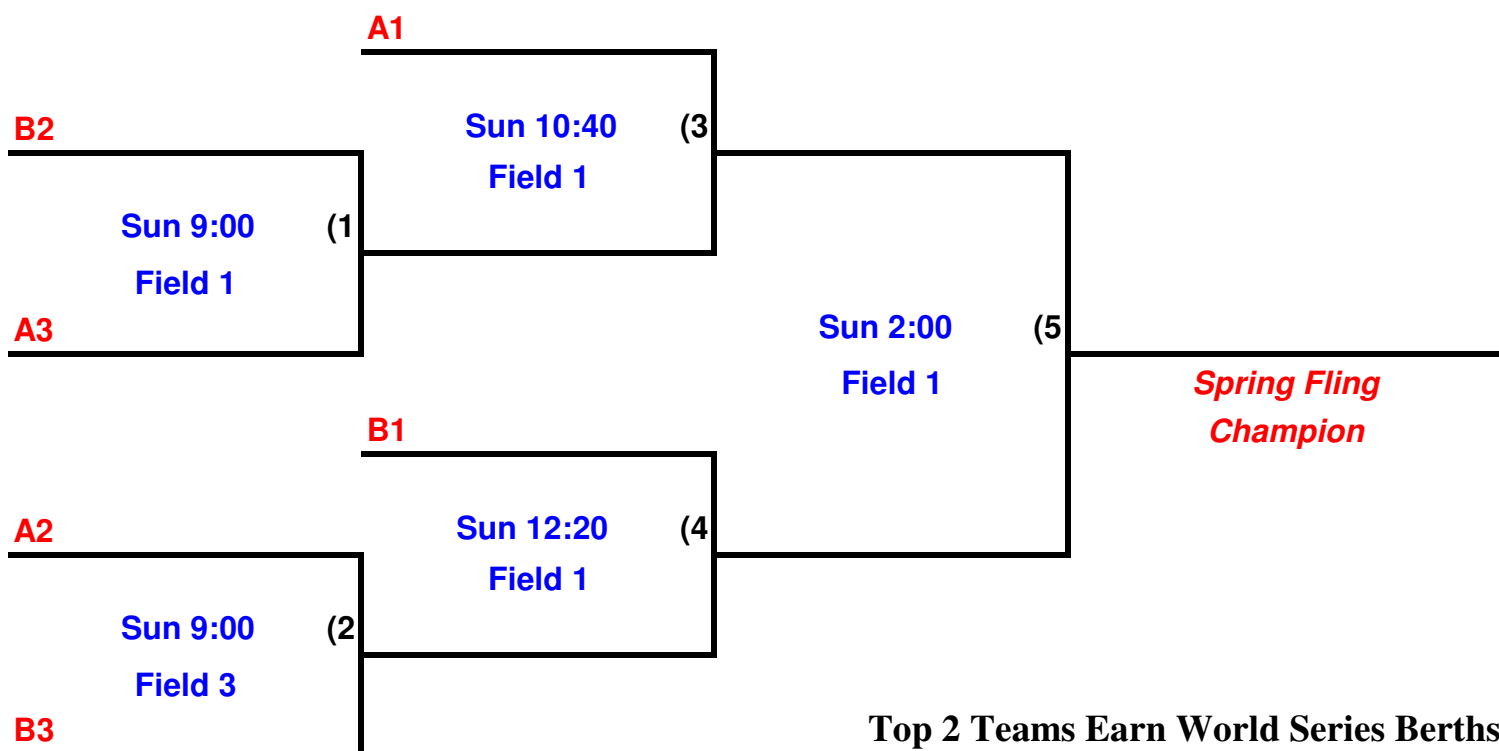

10 & Under POOL PLAY

<u>Pool A</u>	<u>Pool B</u>
Bayside Blues	Lake Shore Lightning
Damascus Hurricanes	Maryland Stars
Delaware Diamonds	Gainesville Lightning

Day	Time	Teams		Field #
Sat	9:00	Bayside Blues	Damascus Hurricanes	1
Sat	9:00	Lake Shore Lightning	Maryland Stars	2
Sat	10:40	Bayside Blues	Delaware Diamonds	1
Sat	10:40	Lake Shore Lightning	Gainesville Lightning	2
Sat	12:20	Damascus Hurricanes	Delaware Diamonds	1
Sat	12:20	Maryland Stars	Gainesville Lightning	2

10 & Under CHAMPIONSHIP PLAY

12 & Under POOL PLAY

<u>Pool A</u>	<u>Pool B</u>
Bayside Blues	Damascus Hurricanes
Delaware Magic	Lady Orioles
Heartbreakers Black	Maryland Stars

Day	Time	Teams		Field #
Sat	2:00	Bayside Blues	Heartbreakers Black	1
Sat	2:00	Damascus Hurricanes	Lady Orioles	2
Sat	3:40	Delaware Magic	Heartbreakers Black	1
Sat	3:40	Maryland Stars	Lady Orioles	2
Sat	5:20	Bayside Blues	Delaware Magic	1
Sat	5:20	Damascus Hurricanes	Maryland Stars	2

12 & Under CHAMPIONSHIP PLAY

NSA Spring Fling

April 17-18, 2004

Fairland Regional Park

Laurel, Maryland

14 & Under POOL PLAY

Pool A

Damascus Hurricanes
 Delaware Dynamite
 Lady Orioles Black
 Maryland Chill

14 & Under CHAMPIONSHIP PLAY - Begins Sat at 3:40!

Top 2 Teams Earn World Series Berths