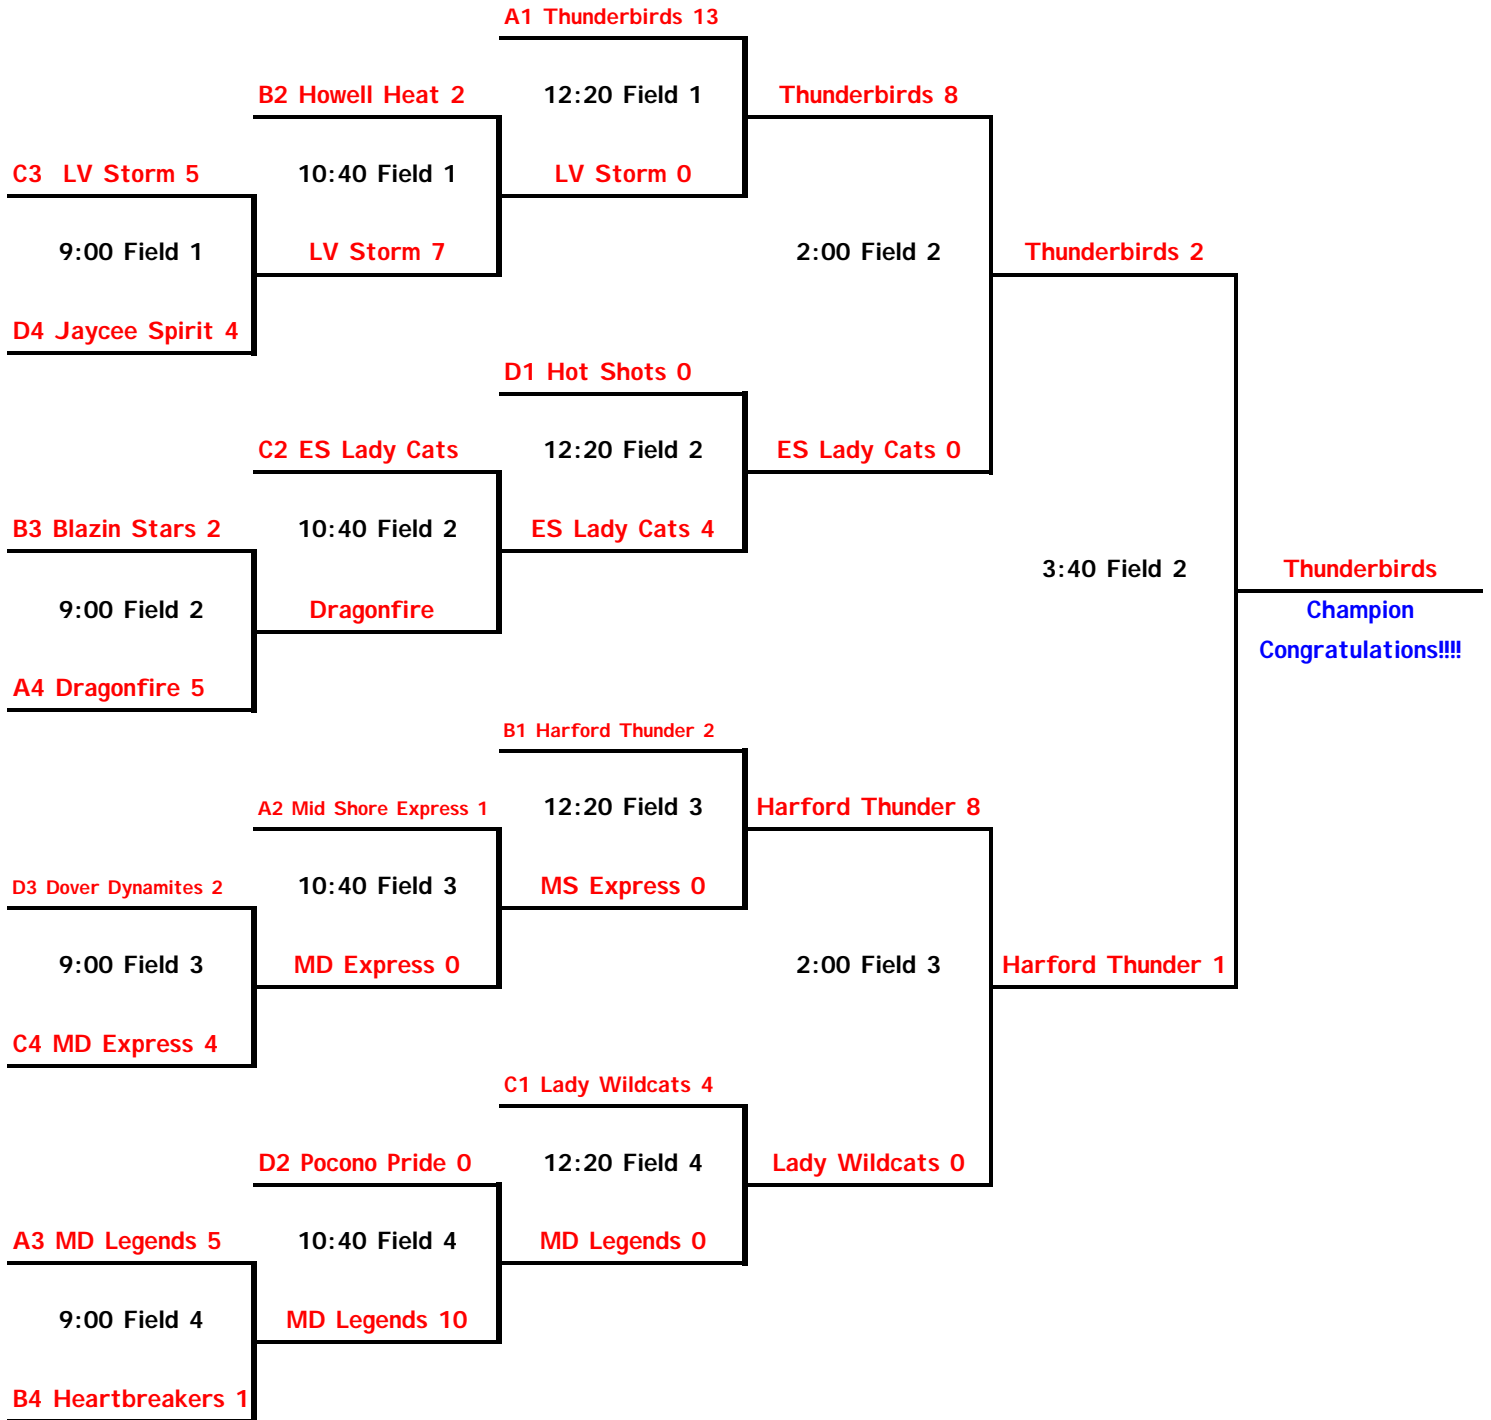

16 & Under Championship Play

East Side Athletic Complex Sunday June 15