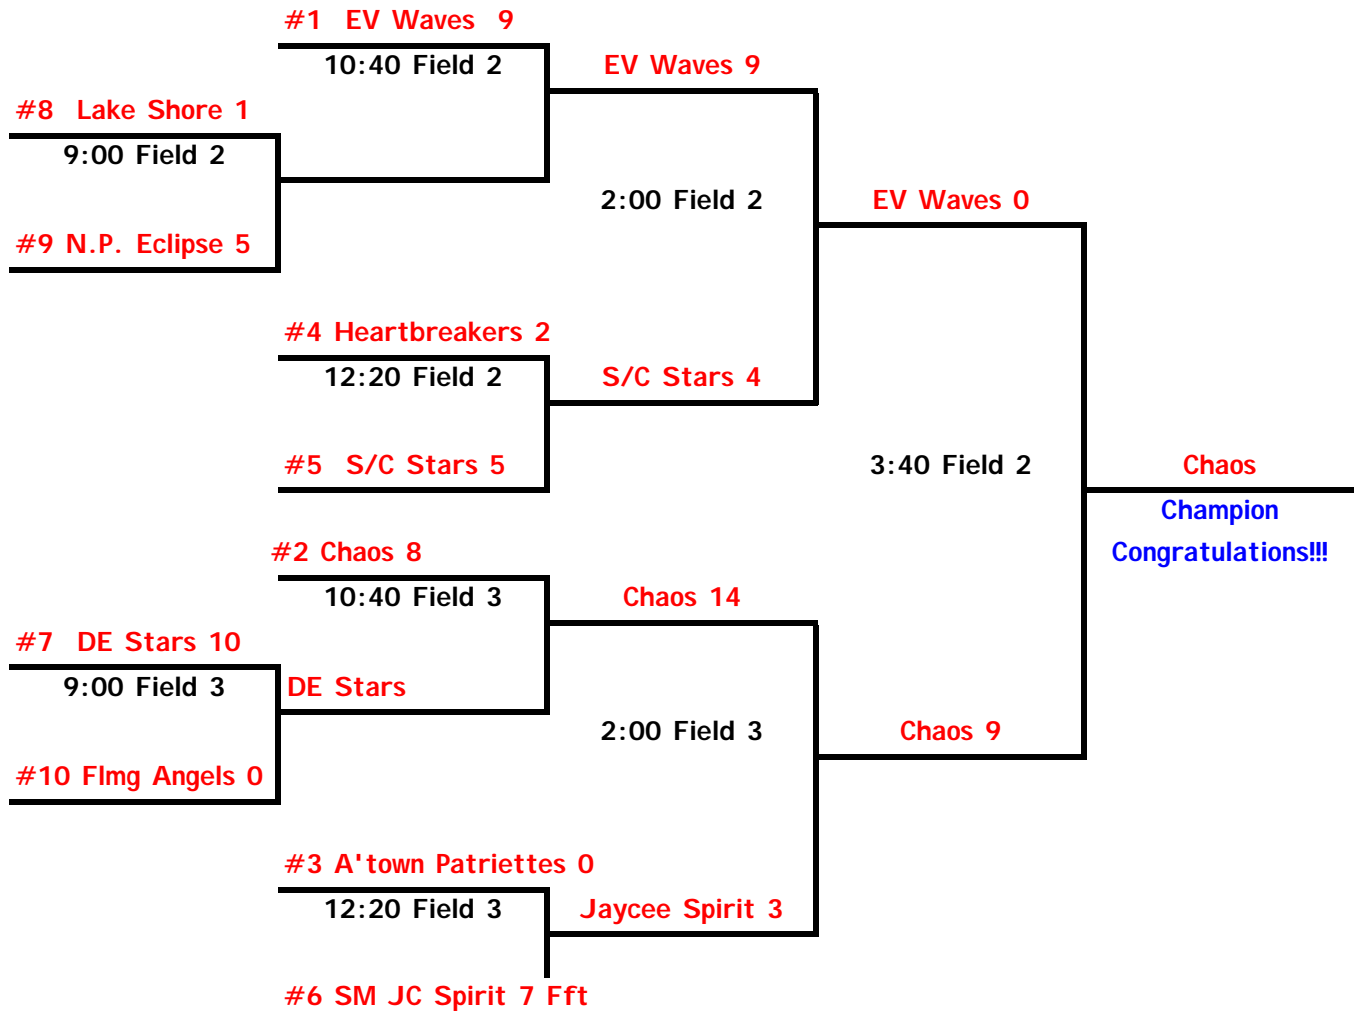

NSA Blast at the Beach World Series Qualifier

12 & Under

North Worchester Athletic Complex (Berlin, MD) Pool Play Only

Saturday June 14

Delaware Stars (DE)	Allentown Patriettes (PA)	Heartbreakers (MD)
Lake Shore Lightning (MD)	So. MD Jaycee Spirit (MD)	North Penn Eclipse (PA)
Eastern Valley Waves (PA)	Chaos (PA)	Smyrna Clayton Stars
	Norristown Flaming Angels (PA)	

	<u>Field 1</u>	<u>Field 2</u>	<u>Field 3</u>
8:00 AM	8 DE Stars vs Lake Shore 5	2 E.V. Waves vs Smyrna Stars 1	14 Patriettes vs Jaycee Spirit 0
9:40 AM	1 De Stars vs Chaos 5	21 E.V. Waves vs Flaming Angels 0	9 Heartbreakers vs N.P. Eclipse 2
11:20AM	0 Lake Shore vs Chaos 10	13 Jaycee Spirit vs Flaming Angels 5	9 Smyrna Stars vs Patriettes 8
1:00 PM	0 De Stars vs E.V. Waves 8	2 Jaycee Spirit vs Heartbreakers 1	12 Smyrna Stars vs N.P. Eclipse 7
2:40PM	0 Lake Shore vs Patriettes 5	5 Flaming Angels vs Heartbreakers 15	12 Chaos vs N.P. Eclipse 2

Championship Play Sunday June 15 - Showell Recreation Area