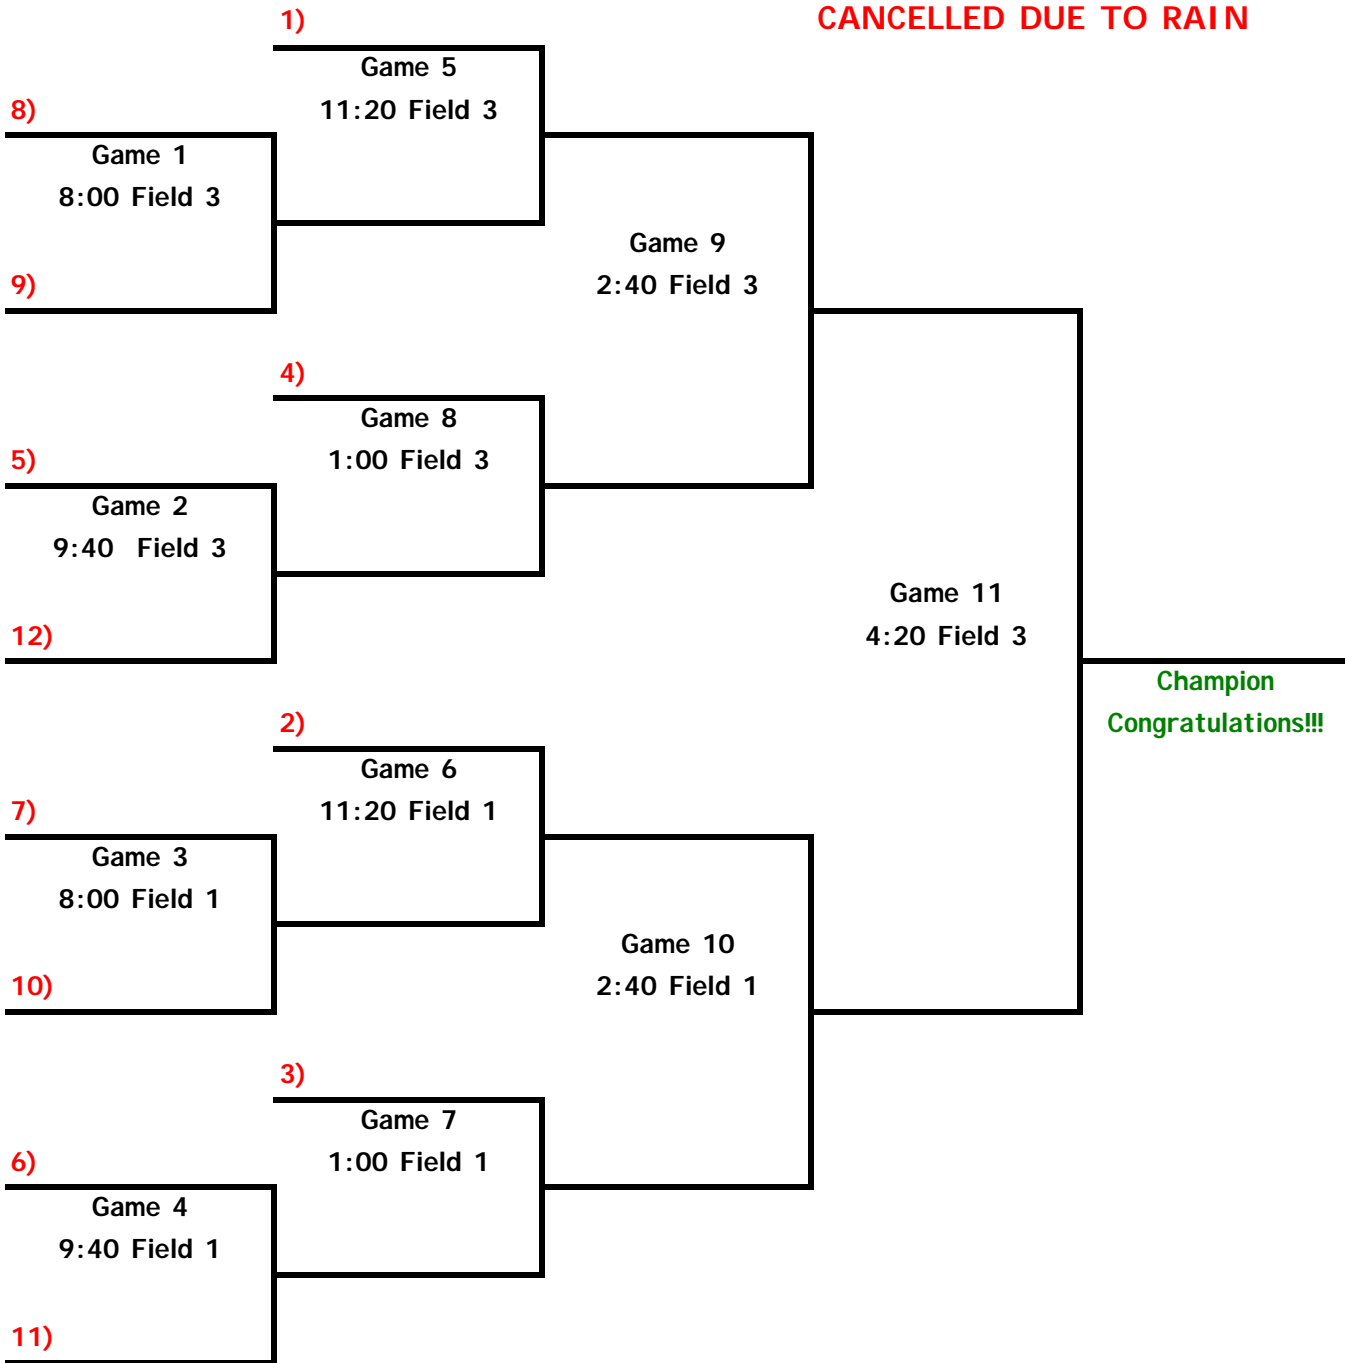

NSA Rock N Rumble World Series Qualifier

12 & Under Championship Play

Carroll County Sports Complex (Westminster, MD)

Sunday June 1

**CHAMPIONSHIP PLAY
CANCELLED DUE TO RAIN**