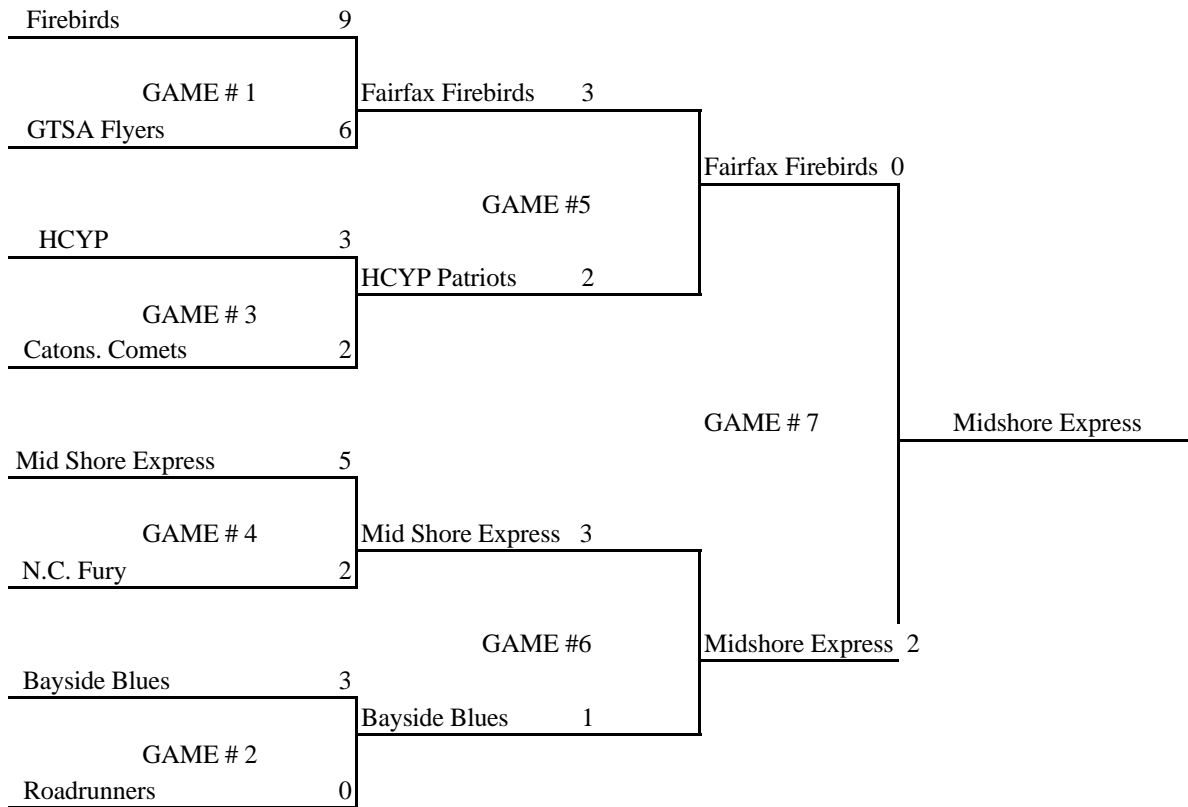

BAYSIDE BLUES 18 & UNDER
2002 BLAST BY THE BAY
JUNE 30
HALLOWING POINT PARK

3-Jul-02

CHAMPIONSHIP PLAY

FIELDS & TIMES

TIME	FIELD #1	FIELD #4
9:45 AM	GAME 1	GAME 2
11:30 AM	GAME 3	GAME 4
1:15 PM	GAME 5	GAME 6
3:00 PM	GAME 7