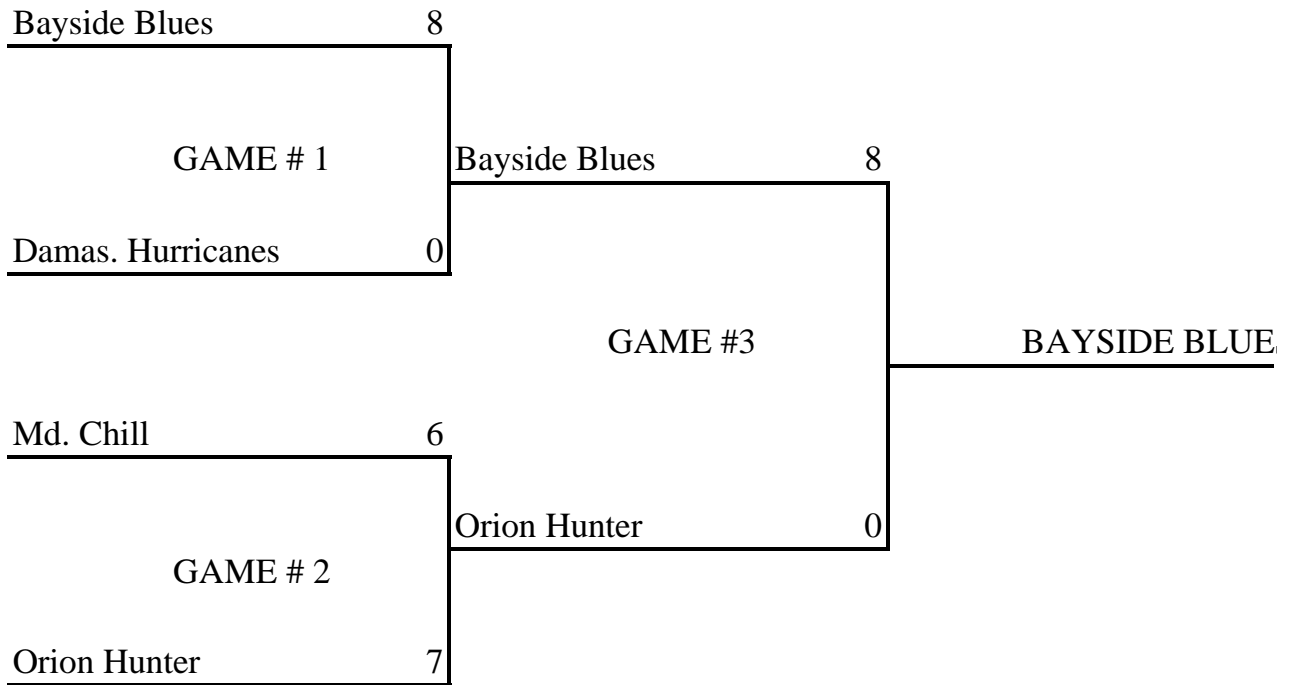

**BAYSIDE BLUES 14 & UNDER
2002 BLAST BY THE BAY
JUNE 30
HALLOWING POINT PARK**

3-Jul-02

CHAMPIONSHIP PLAY

FIELDS & TIMES

TIME	FIELD #2
9:45 AM	GAME 1
11:30 AM	GAME 2
1:15 PM	GAME 3