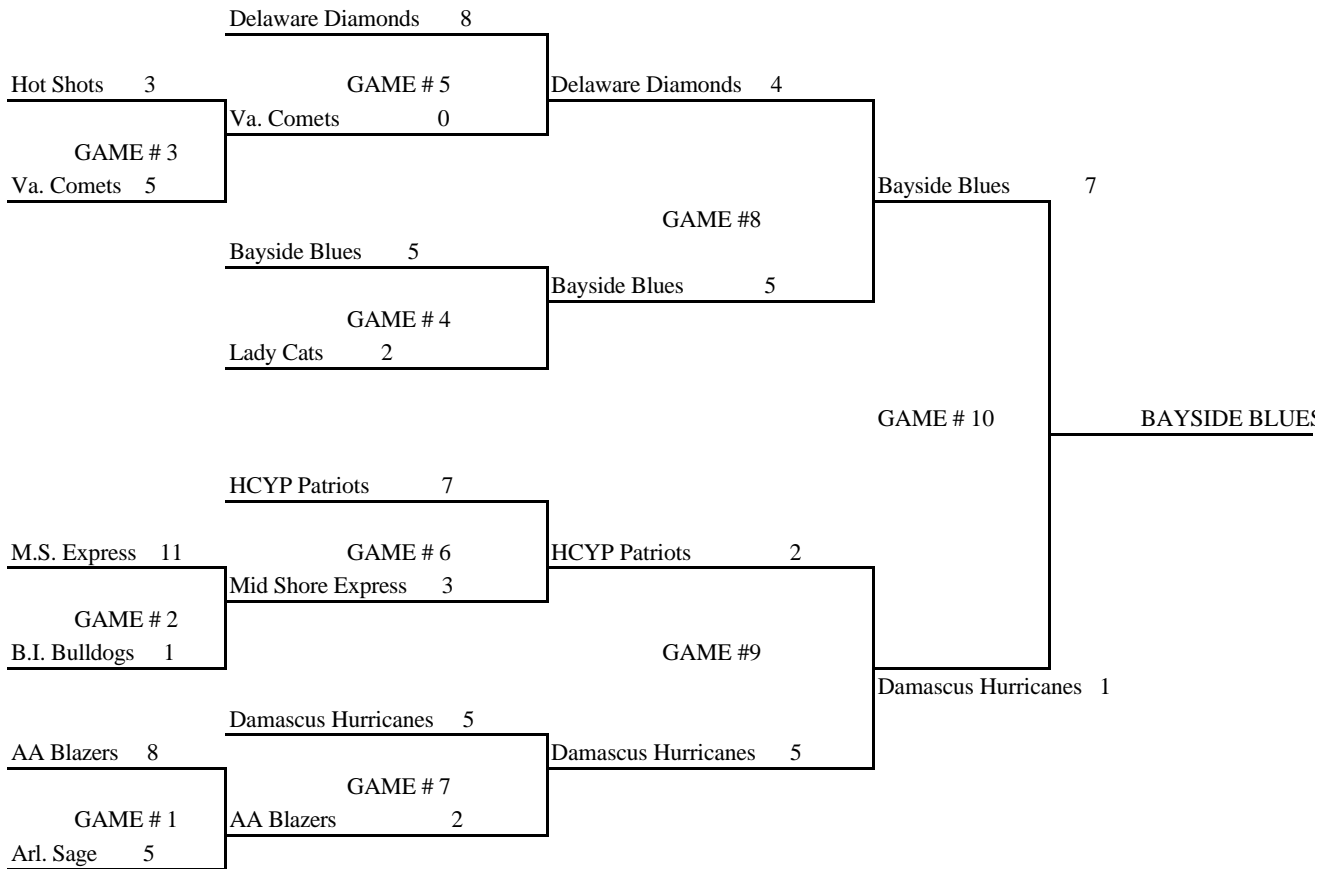

<u>BRACKET A</u>		<u>BRACKET B</u>		<u>BRACKET C</u>	
1	AA BLAZERS	1	B.L. BULLDOGS	1	HCYP PATRIOTS
2	DAMASCUS HURRICANES	2	BAYSIDE BLUES	2	ARLINGTON SAG
3	HOT SHOTS	3	LADY CATS	3	VA. COMETS
4	MID SHORE EXPRESS	4	DELAWARE DIAMONDS		

FRIDAY * JUNE 28 * GAME SCHEDULE

TIME	FIELD #1	
6:00 PM	11 B1 vs. B2	1
7:45 PM	2 A1 vs. A2	5

SATURDAY * JUNE 29* GAME SCHEDULE

TIME	FIELD #1	FIELD #3	FIELD #2
9:45 AM	0 B3 vs. B4 8	1 A3 vs. A4 2	15 C1 vs. C2 0
11:30 AM	4 B2 vs. B3 4	5 A2 vs. A3 4	1 C2 vs. C3 15
1:15 PM	0 B2 vs. B4 2	5 A2 vs. A4 1	6 C1 vs. C3 2
3:00 PM	2 B1 vs. B3 7	2 A1 vs. A3 3	3 C1 vs. A4 1
4:45 PM	2 B1 vs. B4 8	15 A1 vs. C2 0	10 B2 vs. C3 2

BAYSIDE BLUES 16 & UNDER
2002 BLAST BY THE BAY
JUNE 30
DUNKIRK PARK

3-Jul-02

CHAMPIONSHIP PLAY

FIELDS & TIMES

TIME	FIELD #1	FIELD #2	FIELD #3
9:45 AM	GAME 1		
11:30 AM	GAME 2	GAME 3	GAME 4
1:15 PM	GAME 5	GAME 6	GAME 7
3:00 PM	GAME 8	GAME 9	
4:45 PM	GAME 10		