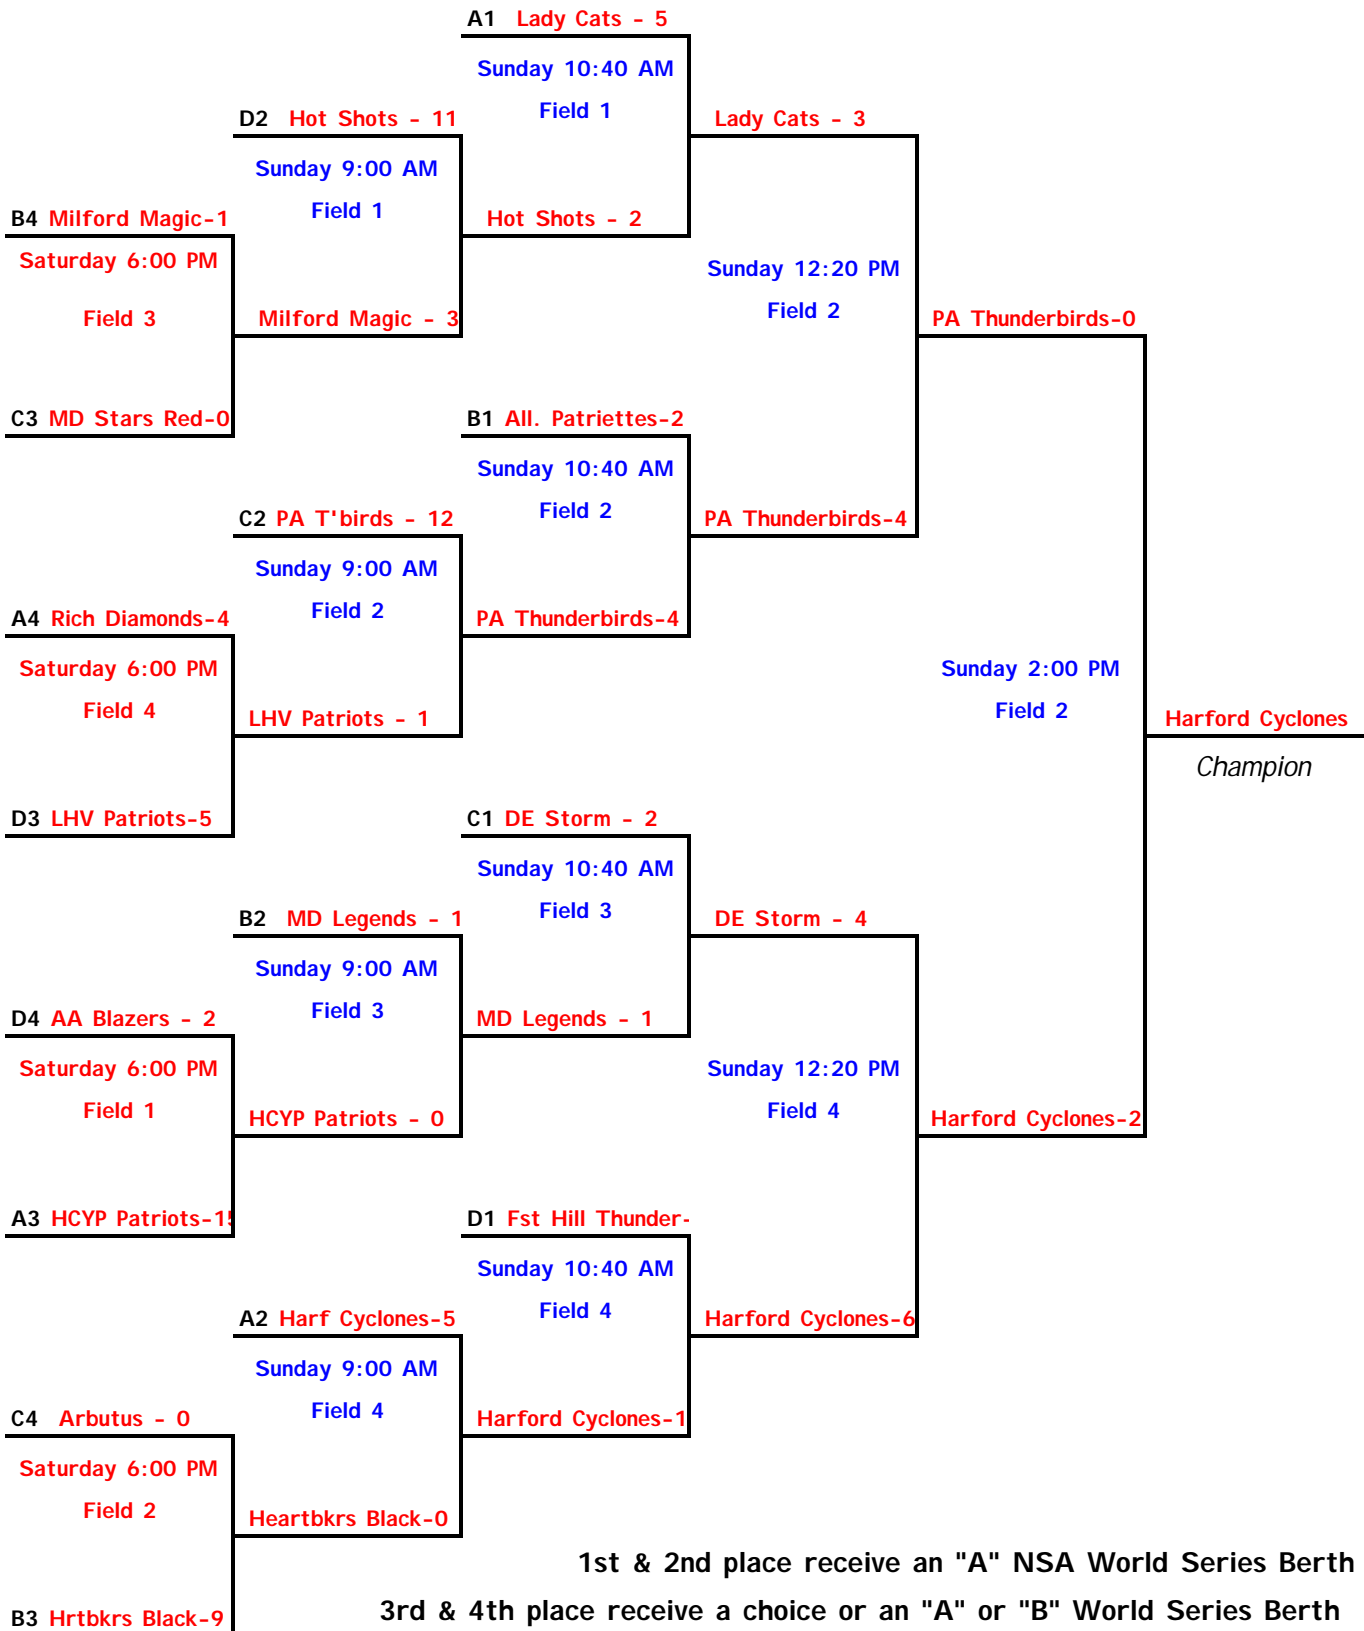

Blast at the Beach

NSA World Series Qualifier

16 & Under Single Elimination

East Side Athletic Complex (Willards, MD)

"Blast at the Beach"

NSA World Series Qualifier

18 and Under Pool Play

(Northside Park) Ocean City, MD

Bracket A

MVSA Storm (MD)
South Jersey Rage (NJ)
Central PA Krunch Red (PA)
Top Gun (NJ)
Brunswick Chaos (NJ)
DE. Diamond Warriors (DE)

Bracket B

Lady Devils (NJ)
Maryland Legends (MD)
Lucky Ladies (PA)
New Jersey Skylanders (NJ)
Lehigh Valley Vipers (NJ)
Stingers (DE)

Bracket C

Clifton Cobras (NJ)
South Jersey Firebirds (NJ)
Keystone Tornadoes (PA)
Vienna Shamrocks (VA)
Chester Co. Cougars (PA)
Midshore Express (MD)

Game

1	Field 1	1-SJ Rage vs Diam. Warriors-2	Field 2	6-MD Legends vs Stingers-1	Field 3	11-Clifton Cobras vs Tornadoes-0
2	Field 1	2-MVSA Storm vs SJ Rage-1	Field 2	1-Lady Devils vs MD Legends-7	Field 3	0-Clifton Cobras vs Shamrocks-1
3	Field 1	4-MVSA Storm vs CPA Krunch-4	Field 2	0-Lady Devils vs Lucky Ladies-3	Field 3	1-MS Express vs Shamrocks-2
4	Field 1	1-SJ Rage vs CPA Krunch-5	Field 2	0-MD Legends vs Lucky Ladies-4	Field 3	1-Tornadoes vs CC Cougars-5
5	Field 1	2-SJ Rage vs Top Gun-2	Field 2	0-MD Legends vs Skylanders-7	Field 3	0-Clifton Cobras vs MS Express-2
6	Field 1	4-MVSA Storm vs Diam Warriors-1	Field 2	3-Lady Devils vs Stingers-0	Field 3	5-Shamrocks vs CC Cougars-0
7	Field 1	4-CPA Krunch vs Brunswick Chaos-5	Field 2	5-Lucky Ladies vs LV Vipers-0	Field 3	1-Tornadoes vs MS Express-3
8	Field 1	0-Brunswick Chaos vs Top Gun-9	Field 2	4-Skylanders vs LV Vipers-3	Field 3	3-Shamrocks vs Tornadoes-0
9	Field 1	6-Top Gun vs Diam Warriors-5	Field 2	2-Skylanders vs Stingers-1	Field 3	1-CC Cougars vs MS Express-5
10	Field 1	6-Bruns.Chaos vs Diam.Warriors-0	Field 2	2-LV Vipers vs Stingers-1	Field 3	0-Clifton Cobras vs CC Cougars-1

Tournament

1st - Lucky Ladies - 3-0-0, 0 runs allowed

Shortened

2nd - Shamrocks - 4-0-0, 1 run allowed

Due to

3rd T - MVSA Storm - 2-0-1, 6 runs allowed

Rain

3rd T - NJ Skylanders - 3-0-0, 4 runs allowed

5th - Top Gun - 2-0-1, 7 runs allowed