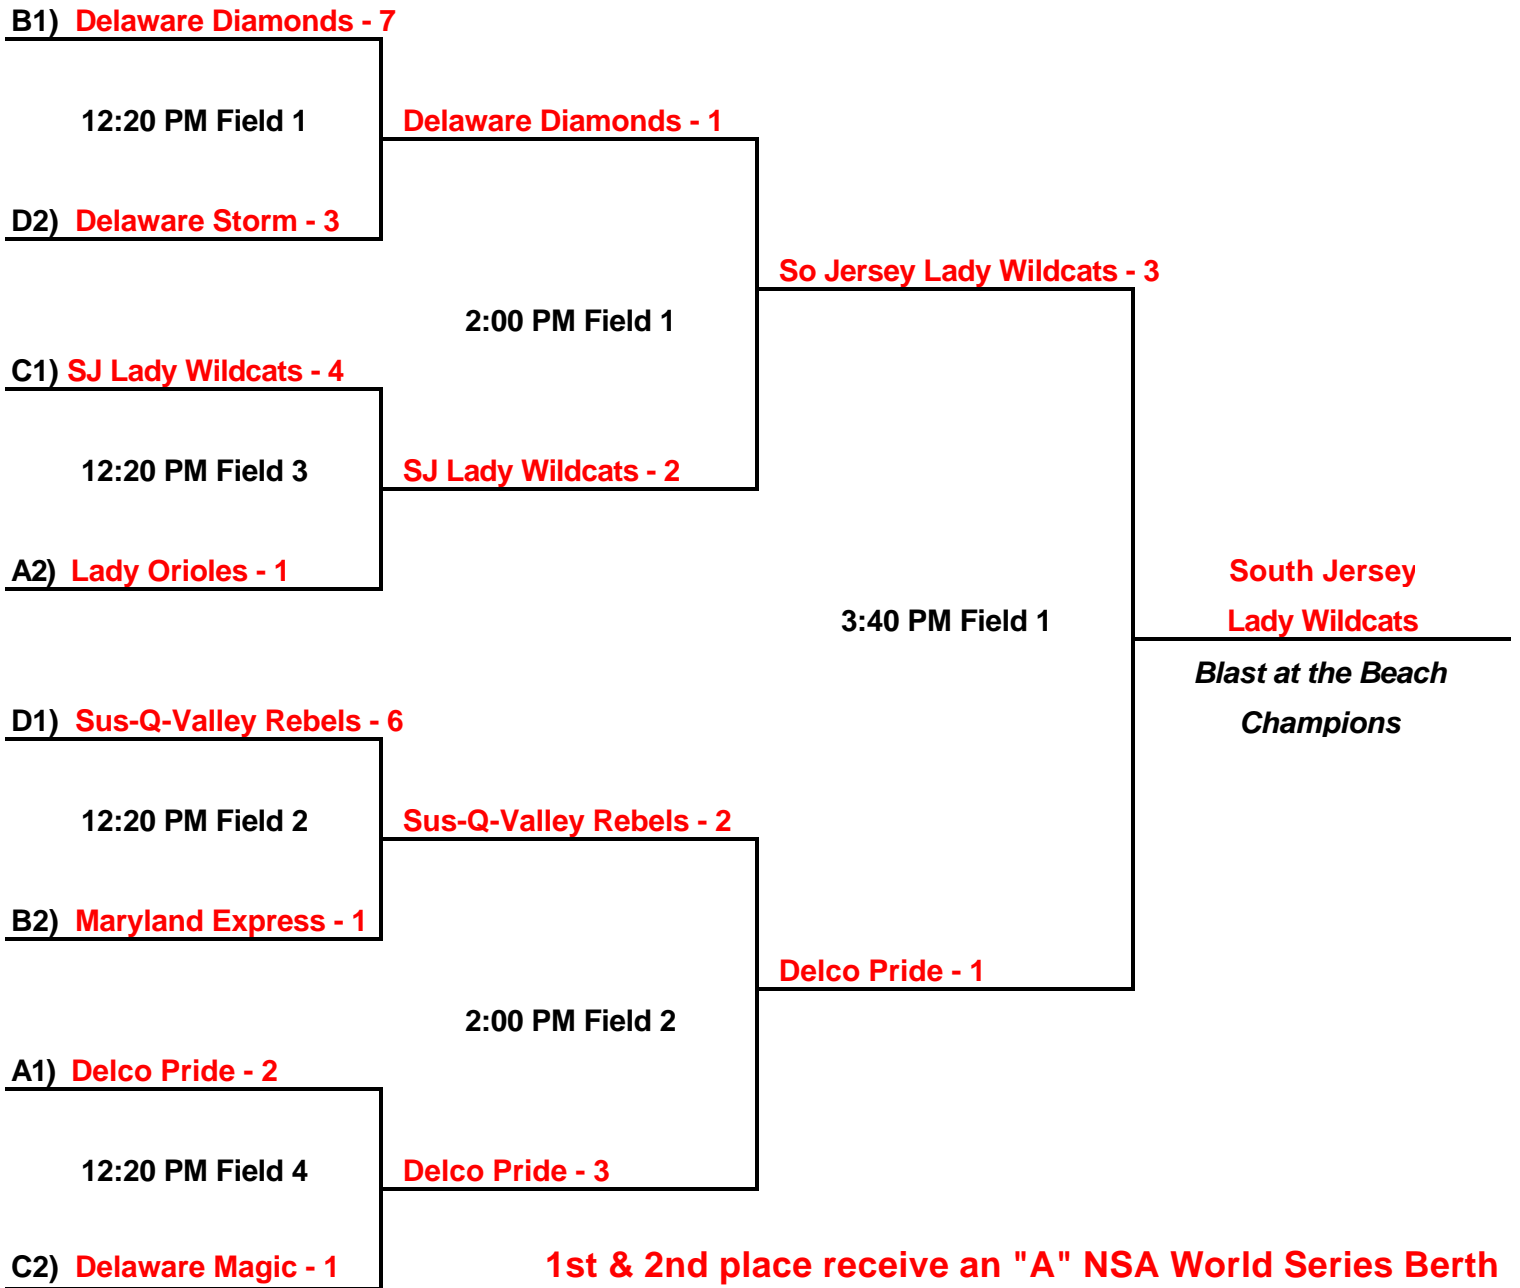

"Blast at the Beach"
NSA World Series Qualifier
14 and Under Championship Play

H. S. Parker Complex (Salisbury, MD)
Sunday June 16, 2002

1st & 2nd place receive an "A" NSA World Series Berth
3rd & 4th place receive a choice of an "A" or "B" World Series Berth