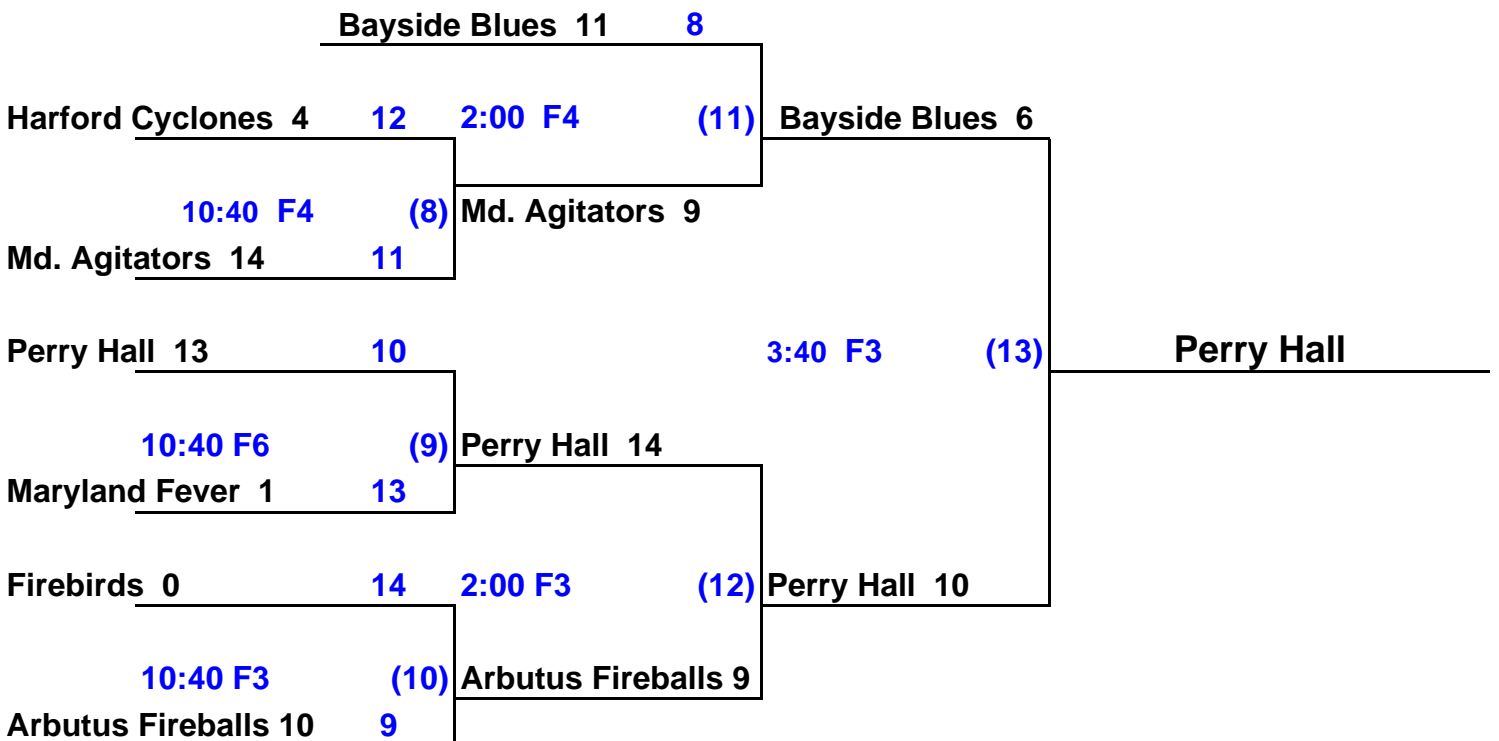

12u Pool

2	Bayside Blues vs. Wash. Senators	5	4	Md Agitators vs. Loudoun Storm	17	8	Arbutus vs. Cyclones	5
18	M.D. Diamonds vs. Firebirds	2	10	Diamond Force vs. Perry Hall	1	0	Damascus vs. Riviera Beach	10
1	Md Fever vs. Lady Hammers	13	11	Wash Senators vs. Harf. Cyclones	1	10	Bayside Blues vs. Arbutus	7
10	Loudoun Storm vs. M.D. Diamonds	1	5	Diamond Force vs. Md Agitators	6	1	Lady Hammers vs. Riviera Beach	8
10	Perry Hall vs. Freedom	9	2	Md. Fever vs. Damascus	13			

12u Championship Bracket

All game times for
Sunday

1st, 2nd & 3rd place earn
berths to the B World
Series

12u Consolation Bracket

14u Pool

A

3	Diamonds vs. Storm	5
5	Thunder vs. Diamonds	11
0	Firebirds Red vs. Storm	15
0	Firebirds Red vs. GB Thunder	15

B

6	Shockers vs. Arlington Tempest	5
15	Firebirds vs. Western Howard County	5
4	Shockers vs. Western Howard Co.	3
5	Firebirds vs. Arlington Tempest	1

14u Championship Bracket

All game times for Sunday

1st & 2nd place earn a berth to the B World Series