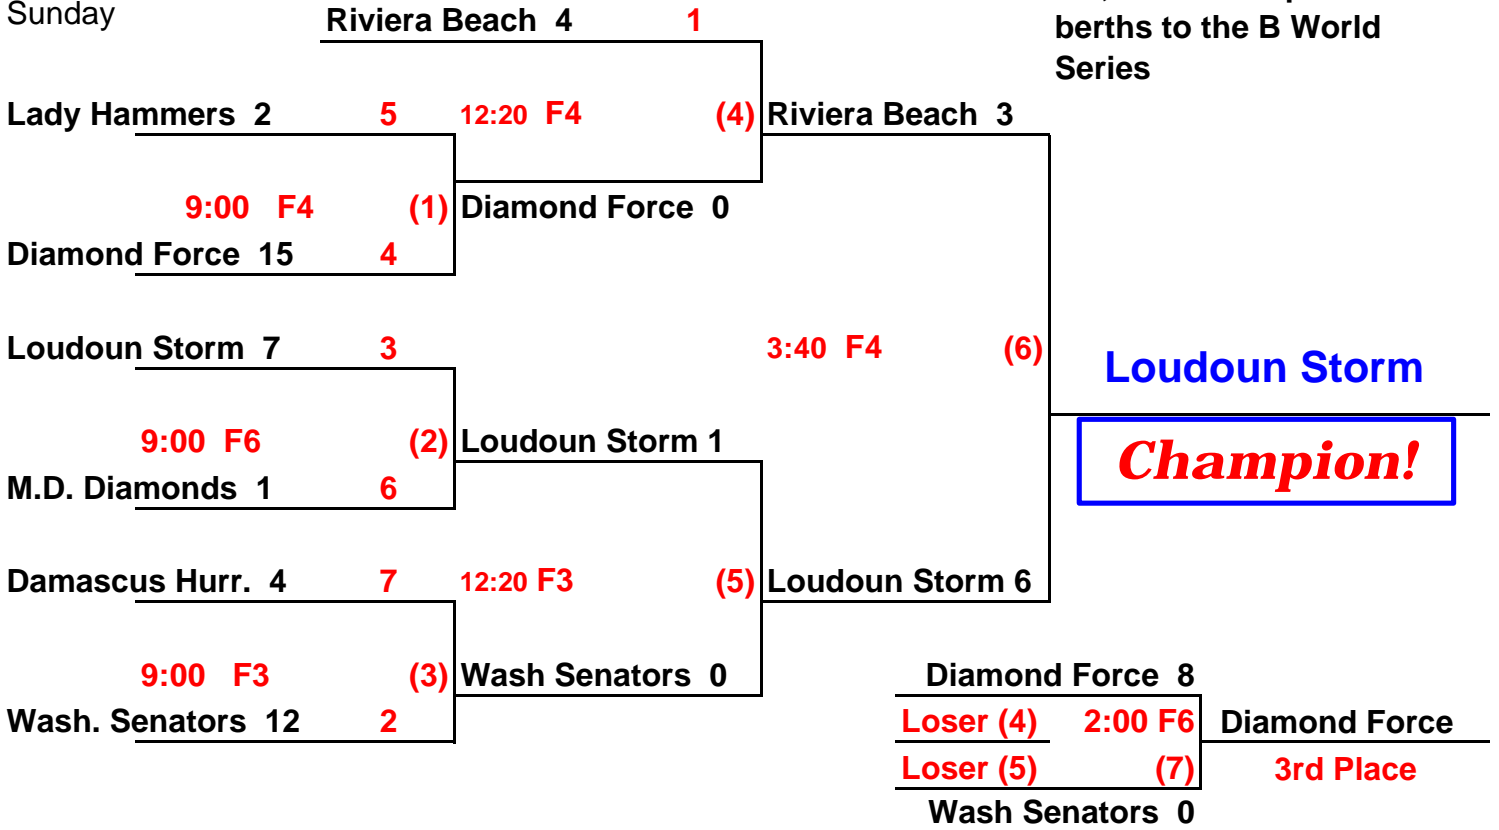

12u Pool

2	Bayside Blues vs. Wash. Senators	5	4	Md Agitators vs. Loudoun Storm	17	8	Arbutus vs. Cyclones	5
18	M.D. Diamonds vs. Firebirds	2	10	Diamond Force vs. Perry Hall	1	0	Damascus vs. Riviera Beach	10
1	Md Fever vs. Lady Hammers	13	11	Wash Senators vs. Harf. Cyclones	1	10	Bayside Blues vs. Arbutus	7
10	Loudoun Storm vs. M.D. Diamonds	1	5	Diamond Force vs. Md Agitators	6	1	Lady Hammers vs. Riviera Beach	8
10	Perry Hall vs. Freedom	9	2	Md. Fever vs. Damascus	13			

12u Championship Bracket

All game times for
Sunday

1st, 2nd & 3rd place earn
berths to the B World
Series

12u Consolation Bracket

14u Pool

A

3	Diamonds vs. Storm	5
5	Thunder vs. Diamonds	11
0	Firebirds Red vs. Storm	15
0	Firebirds Red vs. GB Thunder	15

B

6	Shockers vs. Arlington Tempest	5
15	Firebirds vs. Western Howard County	5
4	Shockers vs. Western Howard Co.	3
5	Firebirds vs. Arlington Tempest	1

14u Championship Bracket

All game times for Sunday

1st & 2nd place earn a berth to the B World Series