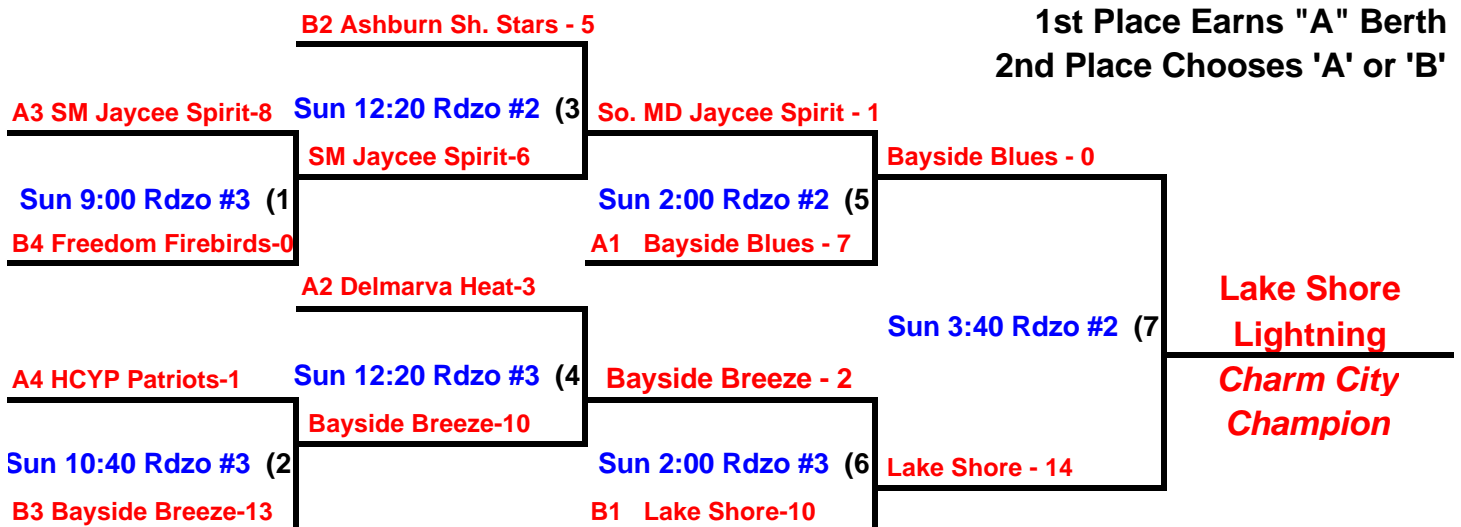

Charm City Challenge

May 24-26, 2002

Bachman Park (Sat)

Randazzo Park (Sun)

10 & Under POOL PLAY - Bachman Park

Pool A

So MD Jaycee Spirit
Bayside Blues
HCYP Patriots
Delmarva Heat

Pool B

Freedom Firebirds
Lake Shore Lightning
Ashburn Shooting Stars
Bayside Breeze

			POOL A		Bachman
Day	Time	Teams			Field #
Sat	11:20	So MD Jaycee Spirit - 0	Bayside Blues - 8		1
Sat	1:00	HCYP Patriots - 3	Delmarva Heat - 6		1
Sat	2:40	So MD Jaycee Spirit - 10	HCYP Patriots - 0		1
Sat	4:20	Bayside Blues - 17	Delmarva Heat - 0		1
Sat	6:00	So MD Jaycee Spirit - 5	Delmarva Heat - 10		1
Sat	7:40	Bayside Blues - 7	HCYP Patriots - 6		1

			POOL B		Bachman
Day	Time	Teams			Field #
Sat	11:20	Freedom Firebirds - 0	Lake Shore Lightning - 16		2
Sat	1:00	Ashburn Shooting Stars-4	Bayside Breeze - 3		2
Sat	2:40	Freedom Firebirds - 0	Ashburn Shooting Stars-10		2
Sat	4:20	Lake Shore Lightning - 8	Bayside Breeze - 6		2
Sat	6:00	Freedom Firebirds - 1	Bayside Breeze - 16		2
Sat	7:40	Lake Shore Lightning - 2	Ashburn Shooting Stars-0		2

10 & Under CHAMPIONSHIP PLAY - Randazzo Park