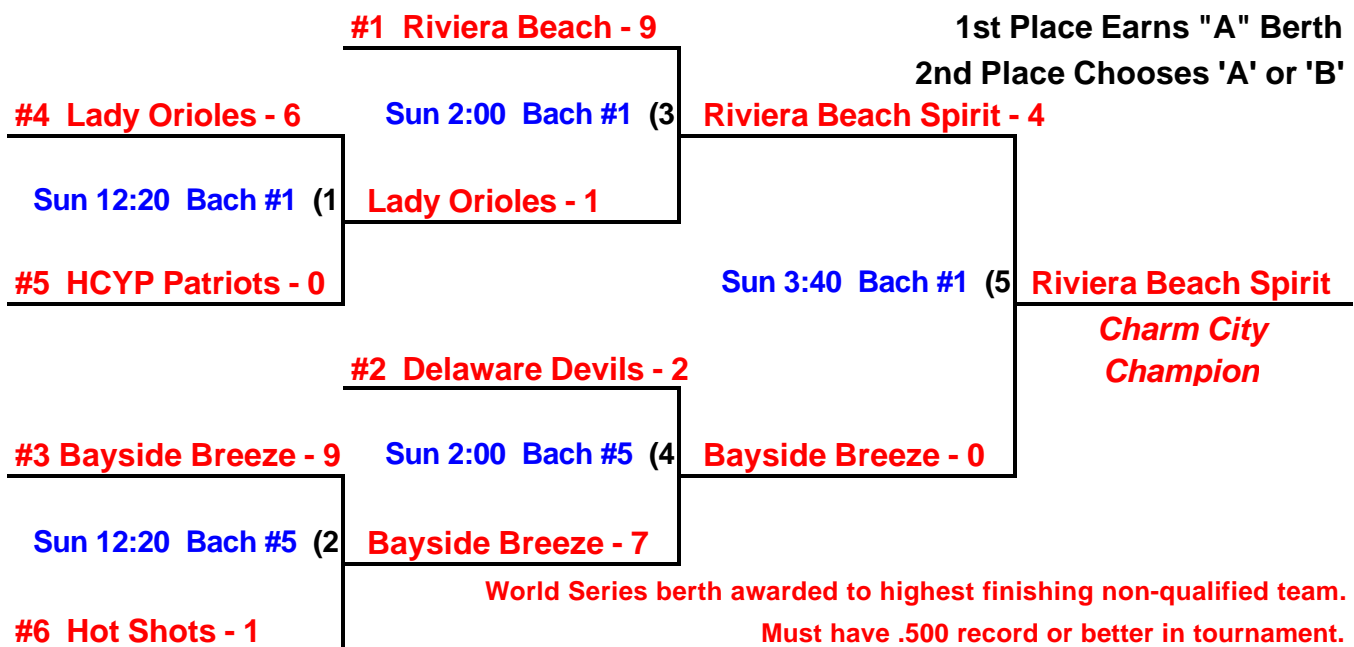

NSA Charm City Challenge

May 24-26, 2002

Bachman Park (Fri/Sun)

Randazzo Park (Sat)

14 & Under POOL PLAY

Bayside Breeze
Delaware Devils
HCYP Patriots

Hot Shots
Lady Orioles
Riviera Beach Spirit

Day	Time	Teams		Field #
Fri	6:15	Riviera Beach Spirit - 8	Lady Orioles - 4	Bach 2
Fri	7:45	HCYP Patriots - 9	Hot Shots - 1	Bach 2
Sat	8:00	Lady Orioles - 2	Bayside Breeze-2	Rdzo 3
Sat	9:40	Hot Shots - 1	Bayside Breeze-6	Rdzo 3
Sat	11:20	Lady Orioles - 12	Hot Shots - 1	Rdzo 3
Sat	1:00	Delaware Devils - 3	Bayside Breeze-2	Rdzo 3
Sat	2:40	Riviera Beach Spirit - 8	HCYP Patriots - 0	Rdzo 3
Sat	4:20	Riviera Beach Spirit - 8	Delaware Devils-0	Rdzo 3
Sat	6:00	HCYP Patriots - 2	Delaware Devils-3	Rdzo 3

14 & Under CHAMPIONSHIP PLAY