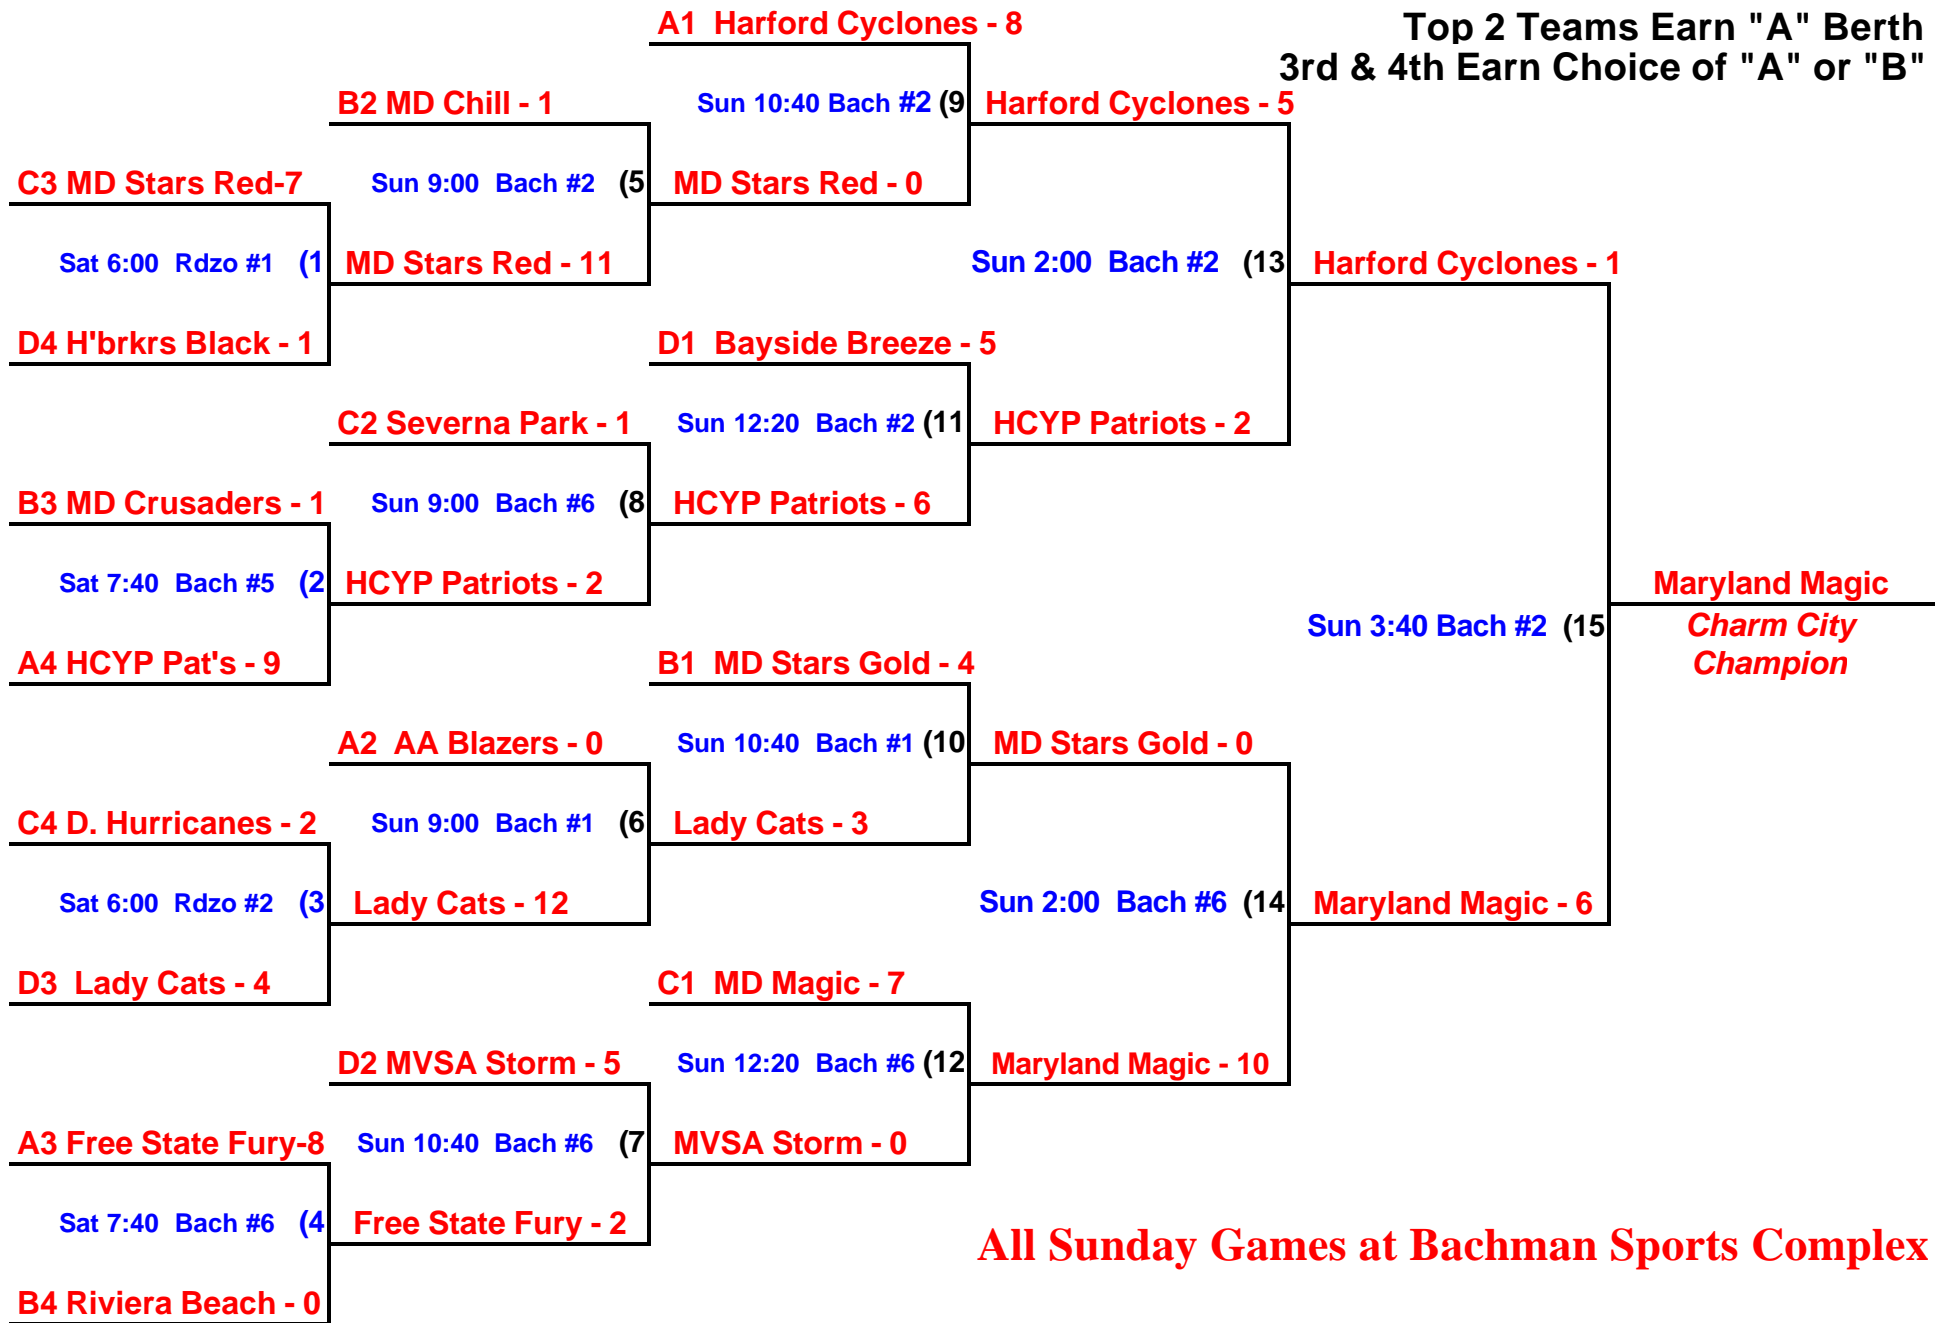

2002 NSA Charm City Challenge - 16 & Under CHAMPIONSHIP

Top 2 Teams Earn "A" Berth
3rd & 4th Earn Choice of "A" or "B"

All Sunday Games at Bachman Sports Complex