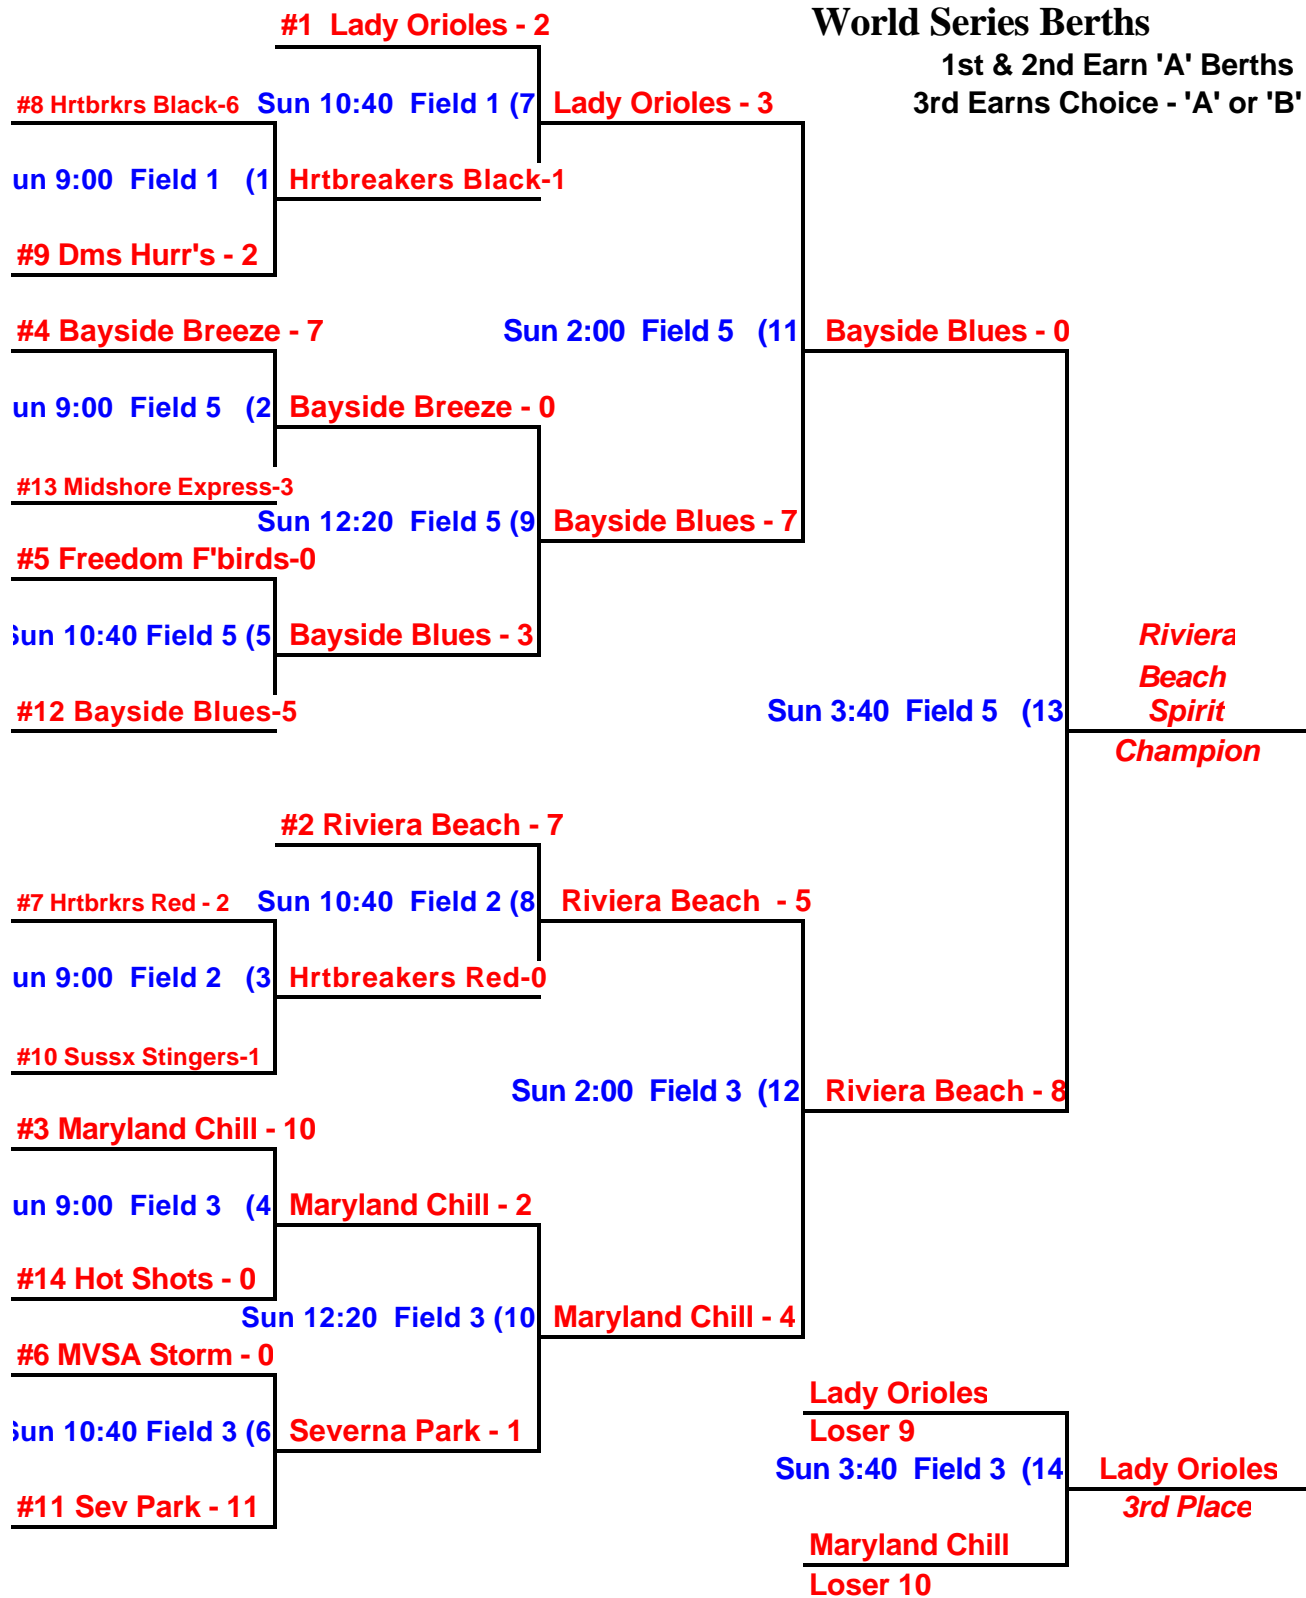

NSA May Madness

Watkins Regional Park

14U CHAMPIONSHIP PLAY May 11-12, 2002