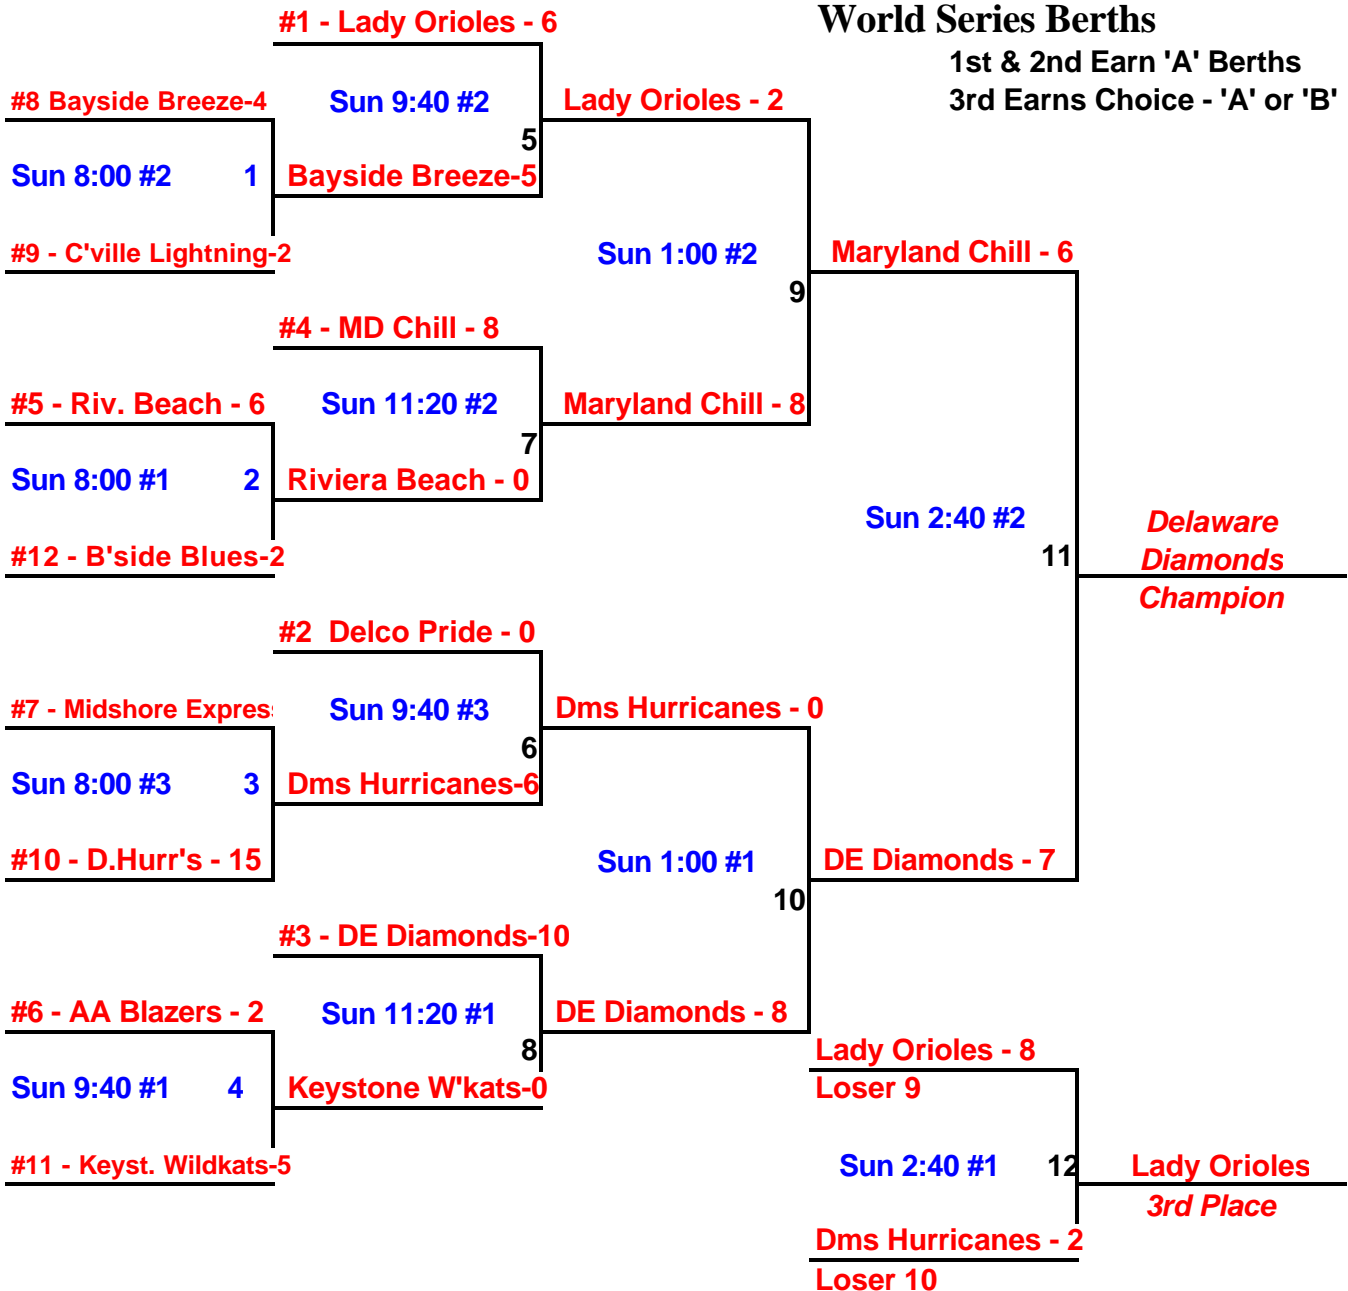

NSA May Madness

May 11-12, 2002

All Games at
Fairland Regional Park

12 & Under CHAMPIONSHIP PLAY

World Series Berths

1st & 2nd Earn 'A' Berths
3rd Earns Choice - 'A' or 'B'