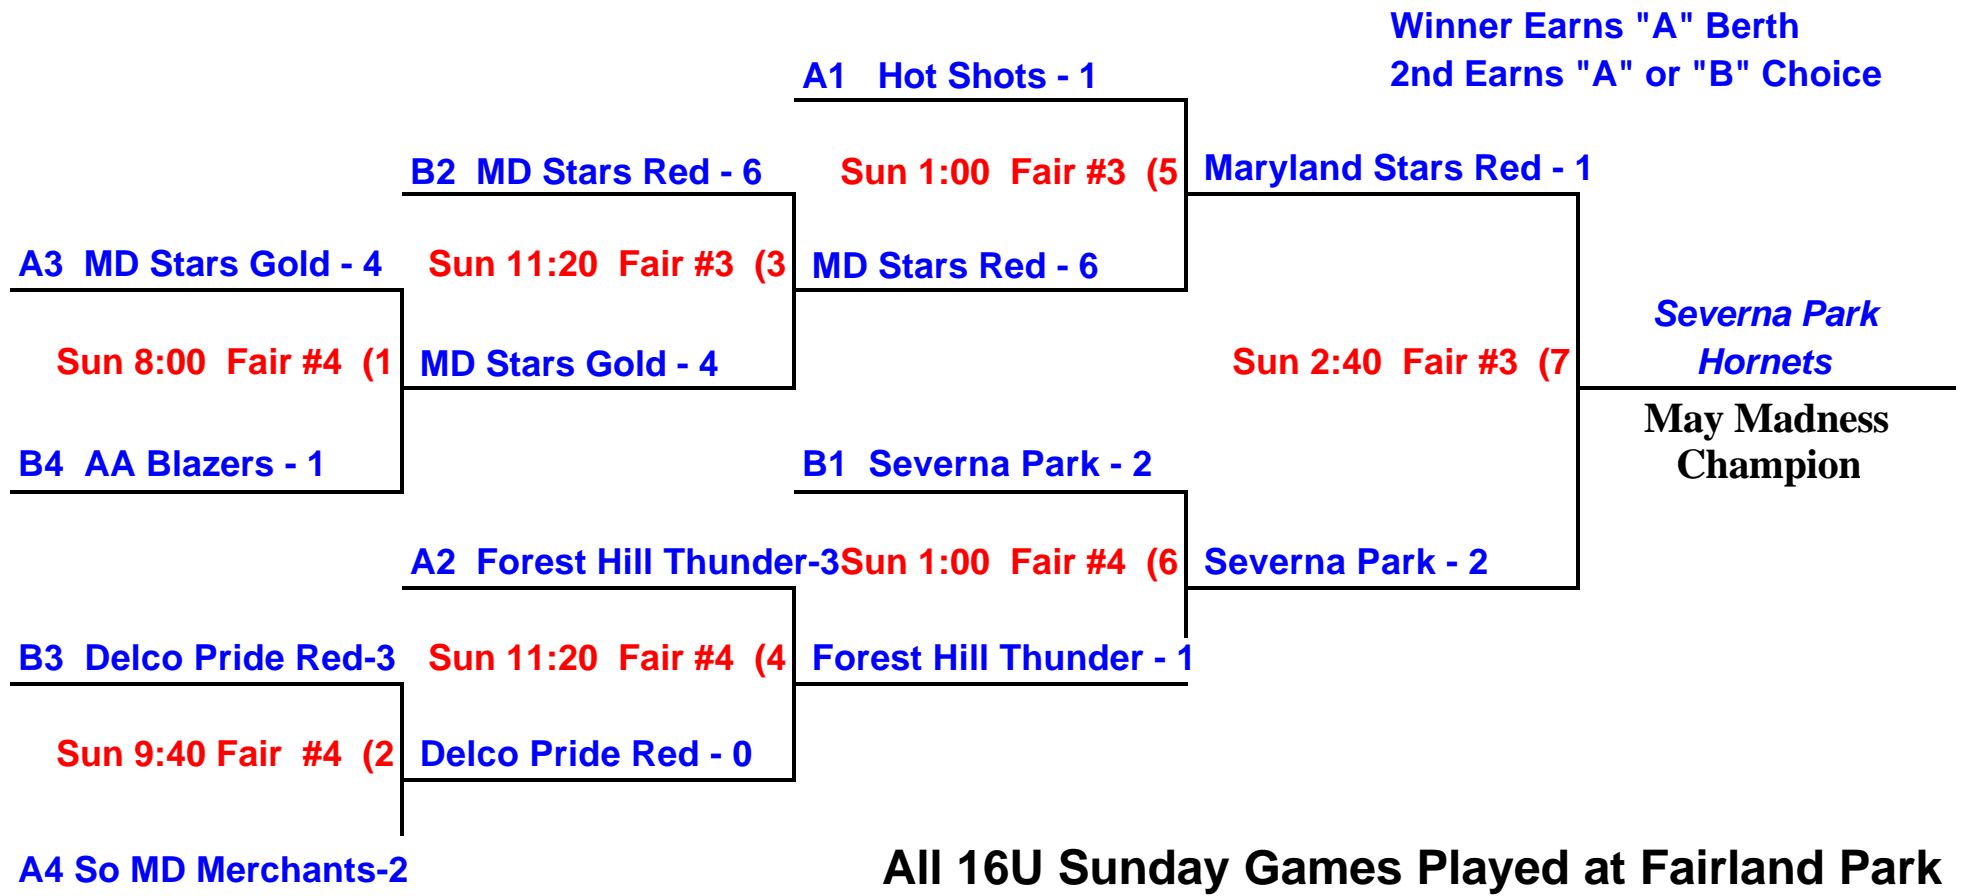

2002 NSA May Madness

16 & Under CHAMPIONSHIP PLAY - May 12