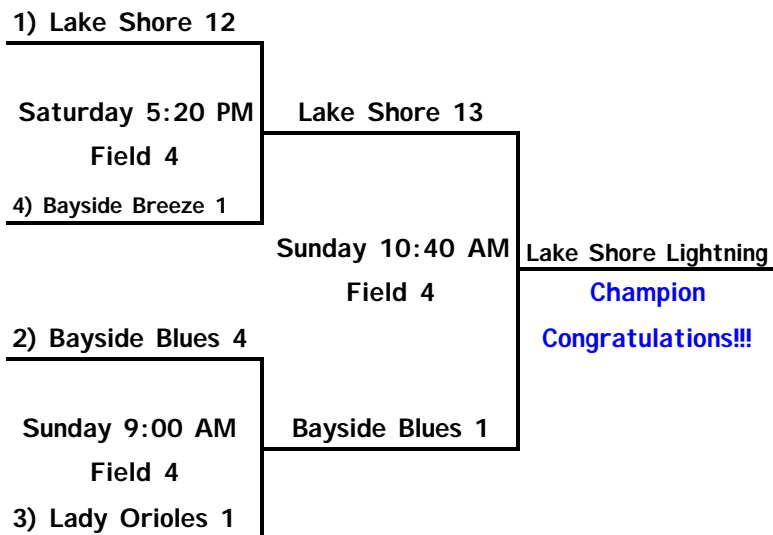

Riviera Beach Invitational

NSA World Series Qualifier

10 & Under Pool Play

Friday May 3 & Saturday May 4

Rock Creek Park

Friday 6:00 PM	12 Lake Shore Lightning vs Lady Orioles 1	Rock Creek Field 2
Saturday 9:00 AM	14 Bayside Breeze vs Bayside Blues 9	Rock Creek Field 4
Saturday 10:40 AM	8 Lady Orioles vs Bayside Breeze 0	Rock Creek Field 4
Saturday 12:20 PM	2 Lake Shore Lightning vs Bayside Blues 1	Rock Creek Field 4
Saturday 2:00 PM	8 Lake Shore Lightning vs Bayside Breeze 3	Rock Creek Field 4
Saturday 3:40 PM	0 Lady Orioles vs Bayside Blues 8	Rock Creek Field 4

Single Elimination will begin on Saturday at 5:20 PM!!!

Single Elimination

All Games on Rock Creek Field 4

Riviera Beach Invitational

NSA World Series Qualifier

12 & Under Pool Play

Maryland Agitators

Bayside Breeze

Lady Orioles

AA Blazers

Bayside Blues White

Severna Park Green Hornets

MSA Dynasty

Riviera Beach Spirit

Bayside Blues Blue

Maryland Chill