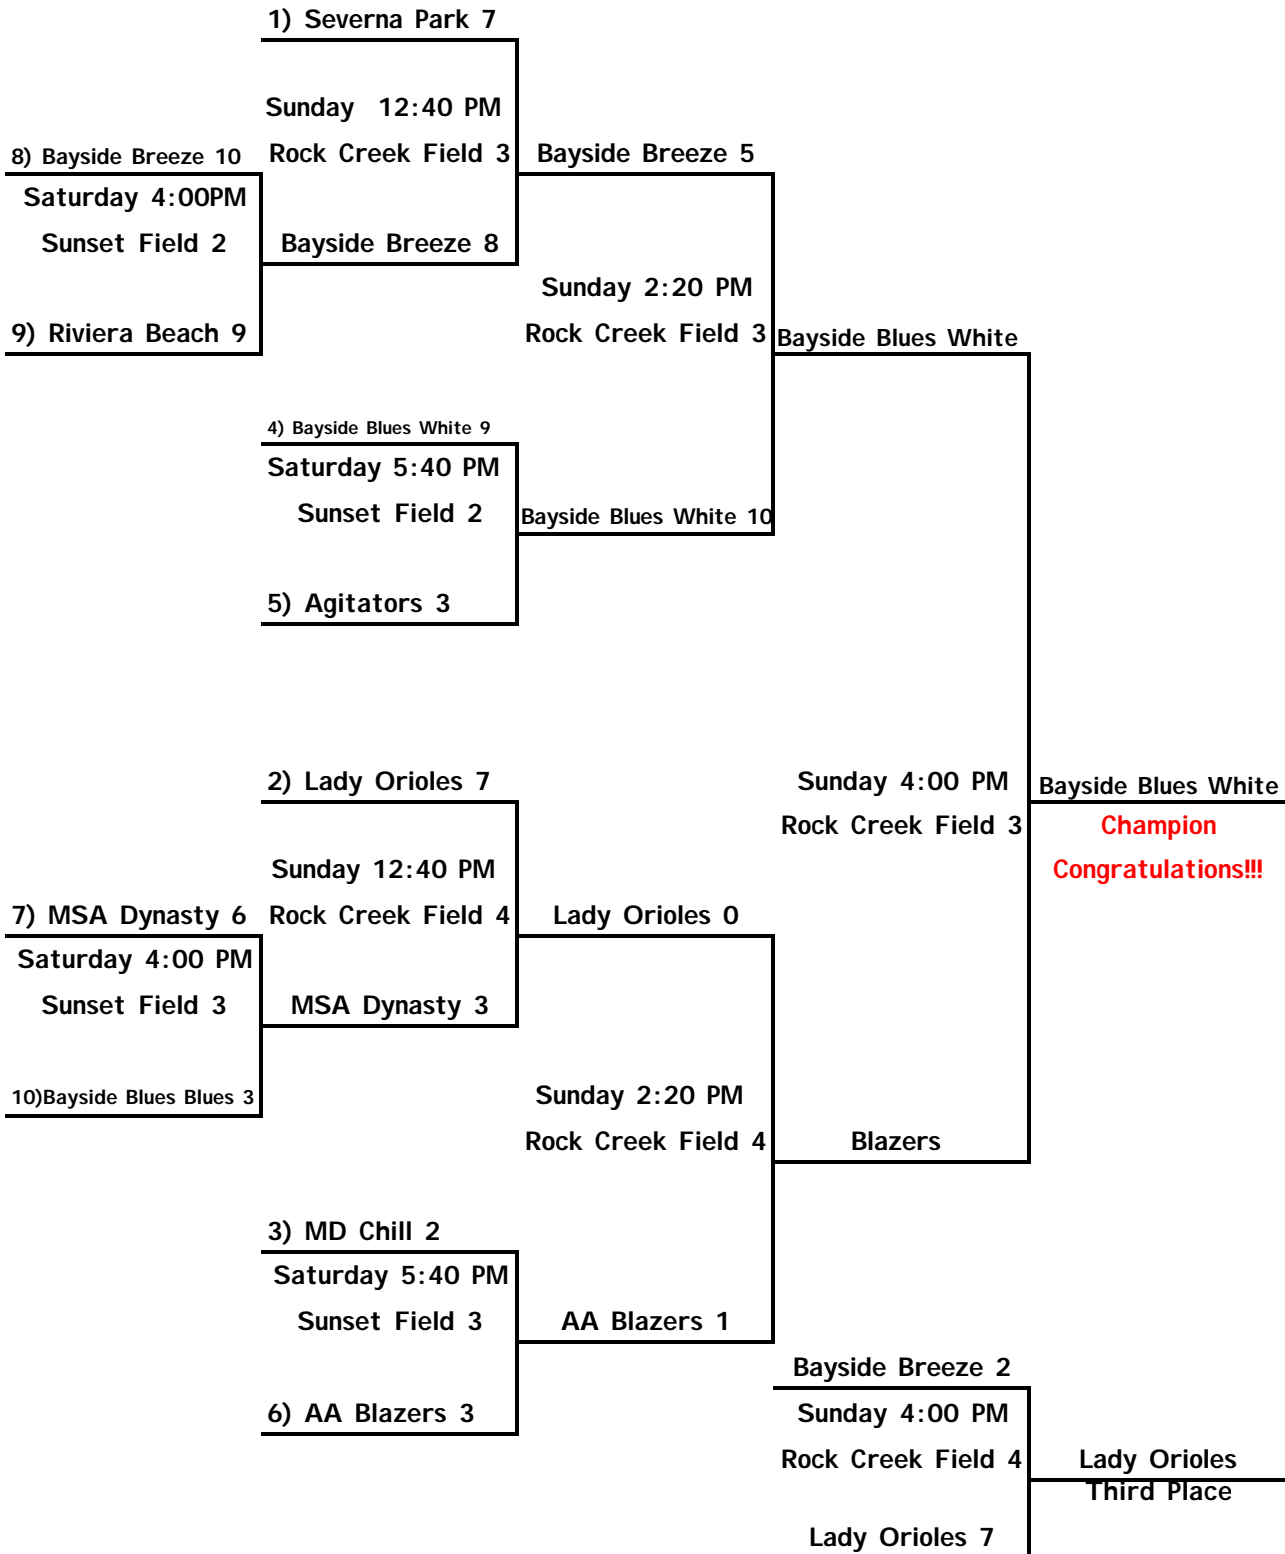

Riviera Beach Invitational

NSA World Series Qualifier

12 & Under Single Elimination