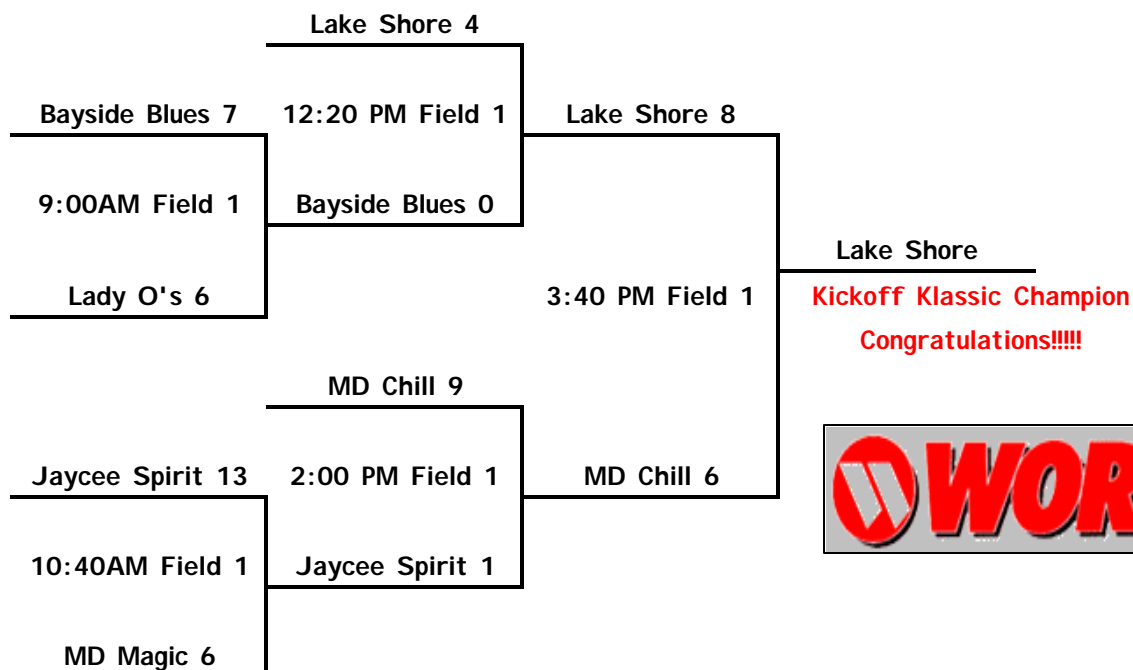

2002 NSA Kickoff Klassic

10 & Under Pool Play

Randazzo & Saw Mill Creek Park

Saturday April 6

<u>Bracket A (Randazzo Park)</u> Lake Shore Lightning So. Maryland Jaycee Spirit Lady Orioles 10U	<u>Bracket B (Saw Mill Cr Park)</u> Maryland Magic Bayside Blues Maryland Chill

<u>Bracket A (Randazzo Park) Field 2</u>		<u>Bracket B (Saw Mill Creek Park) Field 1</u>	
2:00PM	4 Lake Shore vs SM Jaycee Spirit 1	11:30AM	0 MD Magic vs Bayside Blues 17
3:40PM	18 SM Jaycee Spirit vs Lady O's 11	1:10PM	2 Bayside Blues vs MD Chill 6
5:20PM	11 Lake Shore vs Lady O's 0	2:50PM	6 MD Chill vs MD Magic 5

Championship Play

Sunday April 7

Saw Mill Creek Park